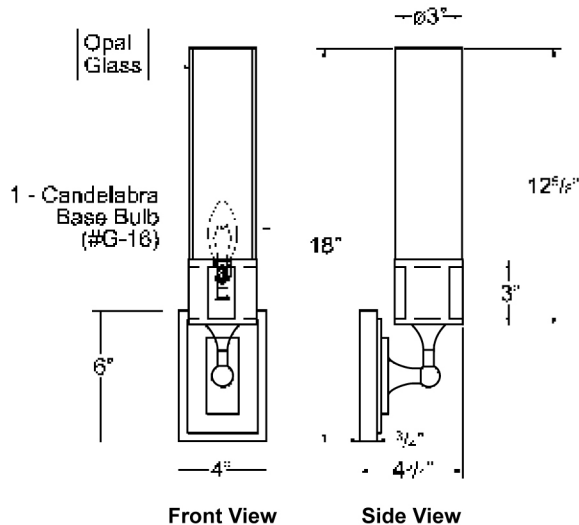

REMY

Product Code

Finish

Overall Dimensions

Bulb / Maximum Wattage

List Price

 **LS-REM-CR**

Polished Chrome

Width: 4"
Height: 18"

1 (#G-16) Candelabra Bulb
(up to 60W)

\$295 ea.

 **LS-REM-SN**

Satin Nickel

Depth: 4³/₄"
(projects from the wall)