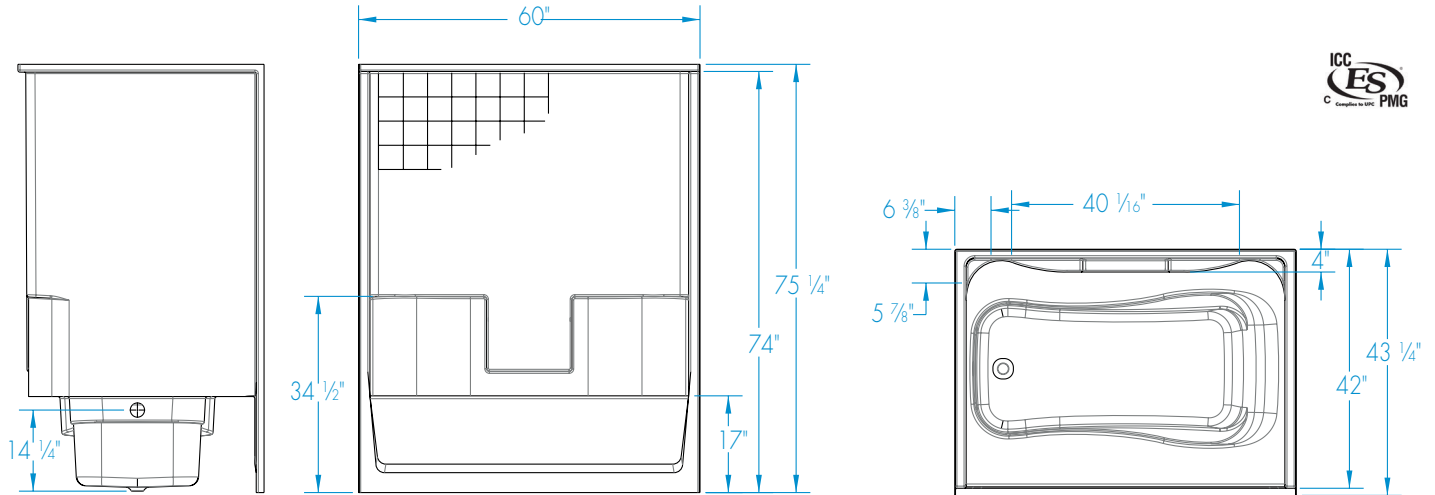

Whirlpool Features:

- 6 directional hydrotherapy jets
- Available in White and Biscuit/Linen only
- Color matched trim
- Pneumatic on/off control
- Advanced safety suction system

OPTIONS

- Removable access panel (whirlpool models)
- Designer drain, waste & overflow
- Shower Door Series L0516

6042STWP

60 x 42 x 74 inches

FEATURES lbs Dimensional Tolerance $\pm 3/8"$. Dimensions needed for site preparation should be measured from the unit. Aquatic assumes no responsibility for preparatory work.

DIMENSIONS

Specifications	inches
Width: Overall / Net	60
Depth: Overall / Net	43 1/4 / 42
Height: Overall / Net	75 1/4 / 74
Enclosure Opening	56
Skirt Height	17
Drain Rough-In (from Back Wall)	21
Drain Rough-In (from Side Wall)	2 1/4
Drain: Diameter / Clearance	2 / 3/8