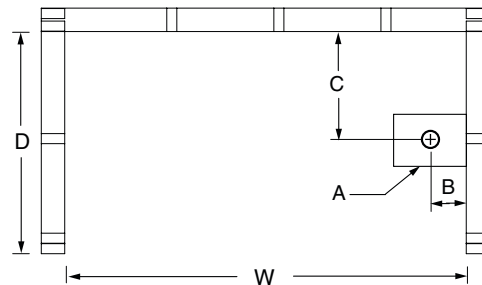

FRAMING DIMENSIONS inches

Type	D Depth	W Width	H Height	A	B	C
Alcove	43 1/4	60 1/8	-	Box Out	2 1/4	21

SUMP DATA

Top of Drain to Bottom of Overflow	Capacity to Overflow gal	Min. Operating Capacity gal	WIDTH @ centerline		DEPTH @ centerline	
			Top	Bottom	Top	Bottom
12 1/2	65	50	54	44	26	23