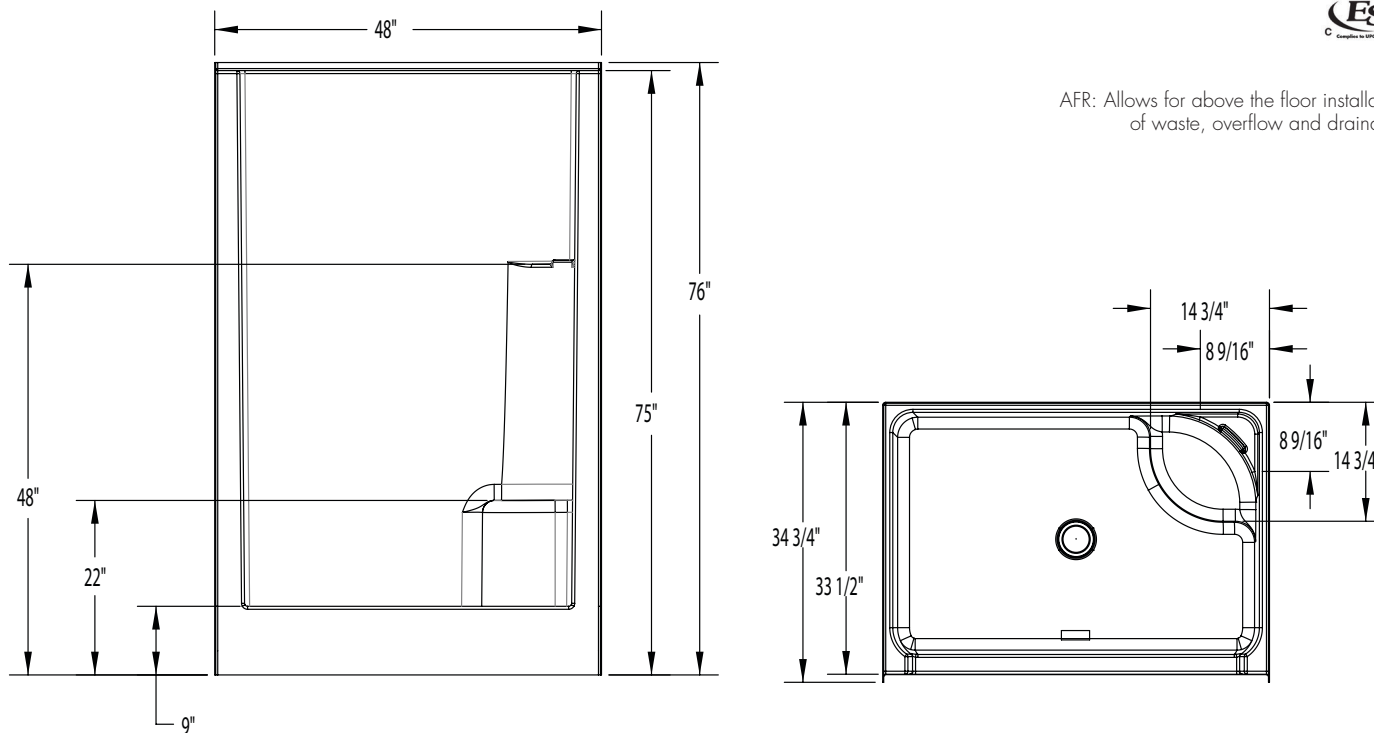

COLOR OPTIONS

Stock	Upgraded	Premium
White	Almond Linen/Biscuit Bone	Black Mexican Sand Sand Bar Sterling Silver

1483OSM

48 x 33 1/2 x 75 inches

AFR: Allows for above the floor installation of waste, overflow and drainage.

FEATURES lbs Dimensional Tolerance $\pm \frac{3}{8}$ ". Dimensions needed for site preparation should be measured from the unit. Aquatic assumes no responsibility for preparatory work.

Model #	Material	Wall Finish	Pieces	Drain	Seat	Net Wt.	Pkg. Wt.
AFR Shower #1483OSM	AcrylX™	Smooth	1	Center	1 seat (LH or RH)	118	123

DIMENSIONS

Specifications	inches
Width: Overall / Net	48
Depth: Overall / Net	34 3/4 / 33 1/2
Height: Overall / Net	76 / 75
Enclosure Opening	41 3/4
Skirt Height	9
Drain Rough-In (from Back Wall)	17
Drain Rough-In (from Side Wall)	23 7/8
Drain: Diameter / Clearance	3 1/4 / 3 3/4

FRAMING DIMENSIONS inches

Type	D Depth	W Width	H Height	A	B	C
Alcove	34 3/4	48 1/8	-	Box Out	23 7/8	17