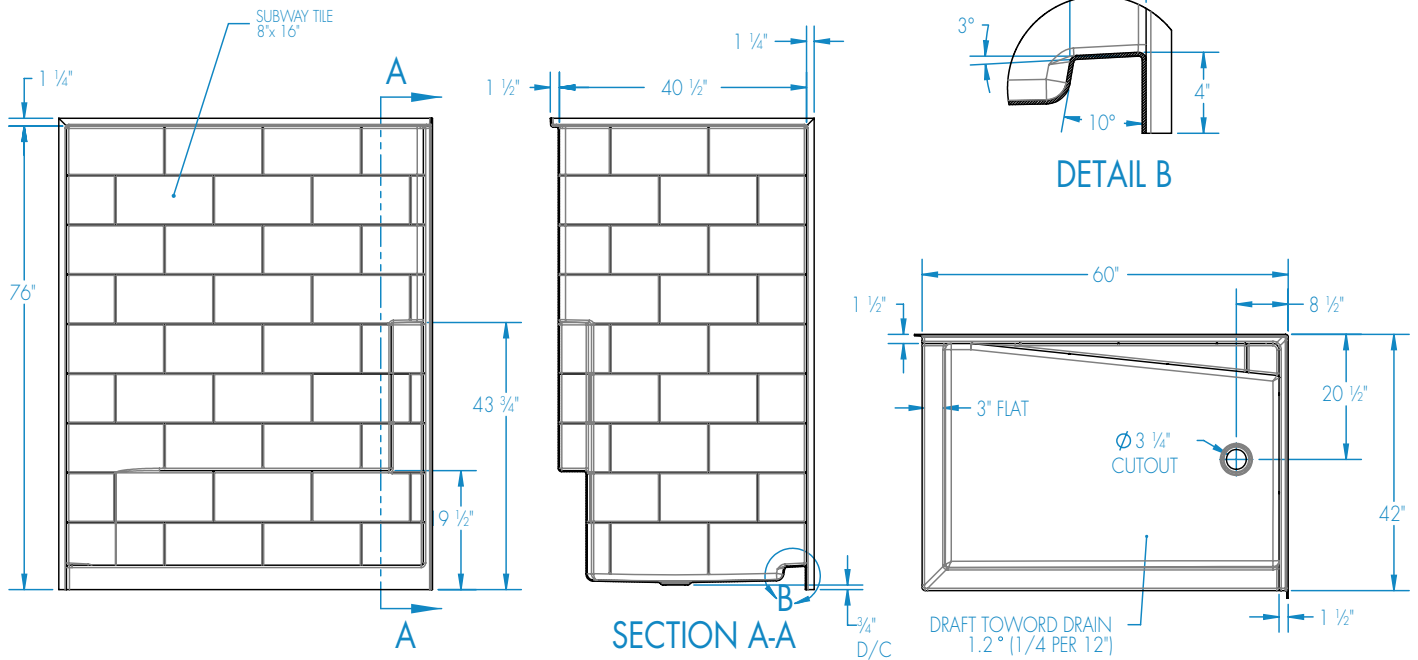

16042DEST – EVERYDAY SHOWERS

60 x 42 x 76 inches

FEATURES

- Shower stall
- Subway tile (16 x 8)
- Double entry threshold
- Molded toiletry shelves
- Low 4" threshold
- Slip-resistant textured bottom
- Left or right hand drain
- AcrylX™ applied acrylic surface
- Lifetime limited warranty

COLOR OPTIONS

Stock	Upgraded	Premium
White	Almond Linen/Biscuit Bone	Black Mexican Sand Sand Bar Sterling Silver

16042DEST

60 x 42 x 76 inches

FEATURES Dimensional Tolerance $\pm \frac{3}{8}$ ". Dimensions needed for site preparation should be measured from the unit. Aquatic assumes no responsibility for preparatory work.

Model #	Material	Wall Finish	Pieces	Drain	Seat	Net Wt. lbs.	Pkg. Wt. lbs.
Shower #16042DEST	AcrylX™	Subway Tile	1	LH or RH	—	142	147

DIMENSIONS

Specifications	inches
Width: Overall / Net	61 1/4 / 60
Depth: Overall / Net	43 1/4 / 42
Height: Overall / Net	77 1/4 / 76
Enclosure Opening	39 1/2 x 57 1/2
Skirt Height	4
Drain Rough-In (from Back Wall)	20 1/2
Drain Rough-In (from Side Wall)	8 1/2
Drain: Diameter / Clearance	3 1/4 / 3/4

FRAMING DIMENSIONS inches

Type	D Depth	W Width	H Height	A	B	C
Alcove	43 1/4	61 3/8	—	Box Out	8 1/2	20 1/2