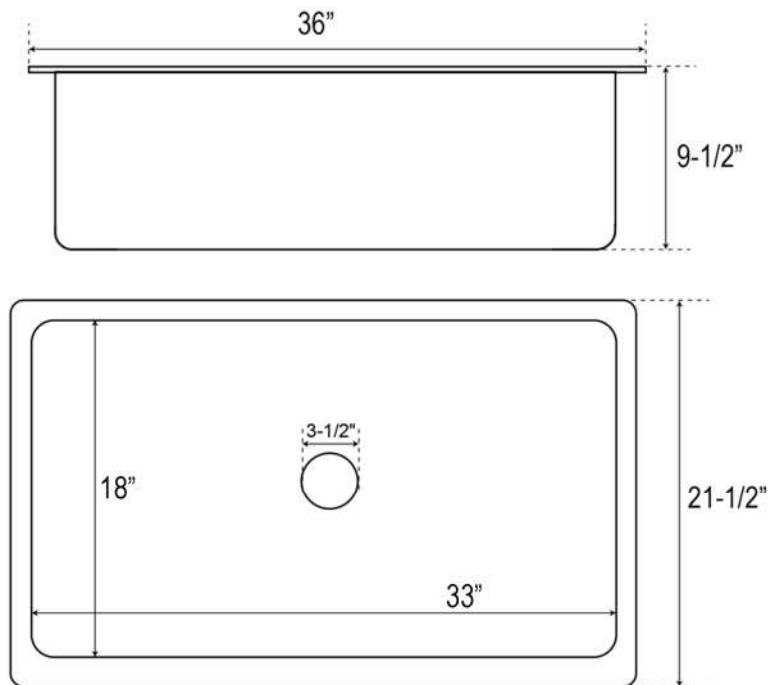

**36" ROCIO
SINGLE BOWL COPPER
UNDERMOUNT KITCHEN SINK**

Cat. No
KSCSB3044-AC

W: 36"
D: 21-1/2"
H: 9-1/2"

***Please do NOT cut hole without
template or actual product.**

Interior Bowl Dimensions:

Basin Interior: 33" W x 18" D
Basin Depth: 9-1/8"

Features:

- ▶ Constructed of solid 16 gauge copper
- ▶ Hammered sink
- ▶ Smooth and flat 1-1/2" rim
- ▶ Sink bowl has no internal welds
- ▶ Rounded interior corners easy for cleaning
- ▶ Sink bottom angled to drainage
- ▶ Hand polished finish
- ▶ Accommodates 3-1/2" drain
- ▶ Drain sold separately
- ▶ Patina applied to copper using French hot process
- ▶ Copper is a living finish and will patina over time

Finish:

AC Antique Copper

Dimensions of fixture are nominal and may vary within the range of tolerances established by ANSI Standard A112.19.2. Dimensions and specifications subject to change without notice.