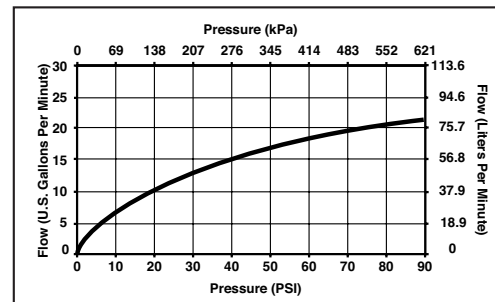

COMPLIES WITH:

- ASME A112.18.1 / CSA B125.1
- Indicates compliance to ICC/ANSI A117.1

Brizo Kitchen & Bath Company reserves the right (1) to make changes in specifications and materials, and (2) to change or discontinue models, both without notice or obligation. Dimensions are for reference only. See current full-line price book or www.brizo.com for finish options and product availability.