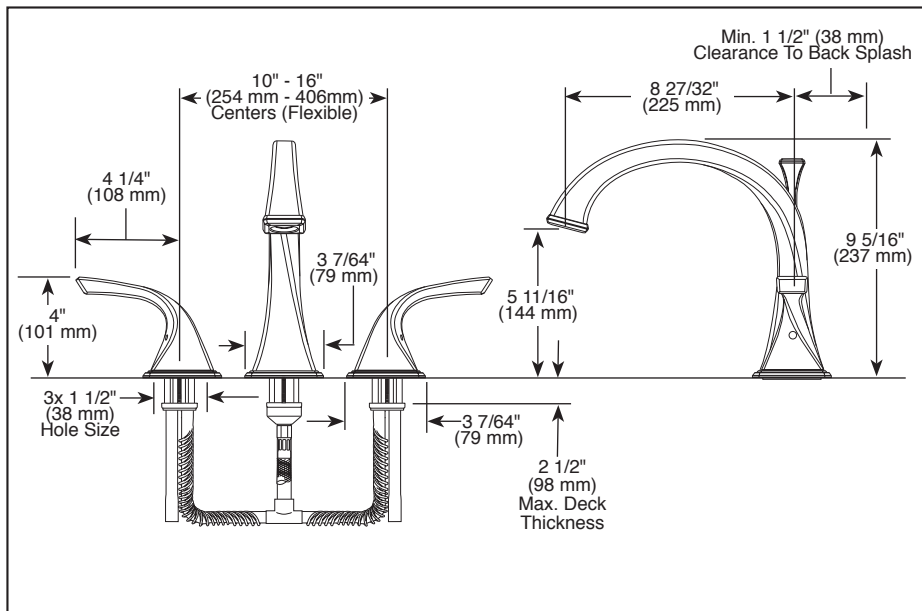

T67330▲

Submitted Model No.: _____

Specific Features: _____

▲ Designate Proper Finish Suffix

BRIZO®

BATH VALVES

- Virage® Collection
- Two-Handle Roman Tub Valve
- Trim Only
- Rough-In Kit Must Also be Ordered to Complete Installation (R62707)
- Flexible Deck or Ledge Mount

STANDARD SPECIFICATIONS:

- Three hole installation
- Roman tub trim
- Valve mechanism shall be of the rotating cylinder type with 180° rotation
- Ceramic disc valving
- Hot and cold stem units shall be interchangeable
- All operating parts shall be replaceable from the top
- Adjustable rough-in for thick and thin deck installations
- For thick deck application-rough installed before mud and tile