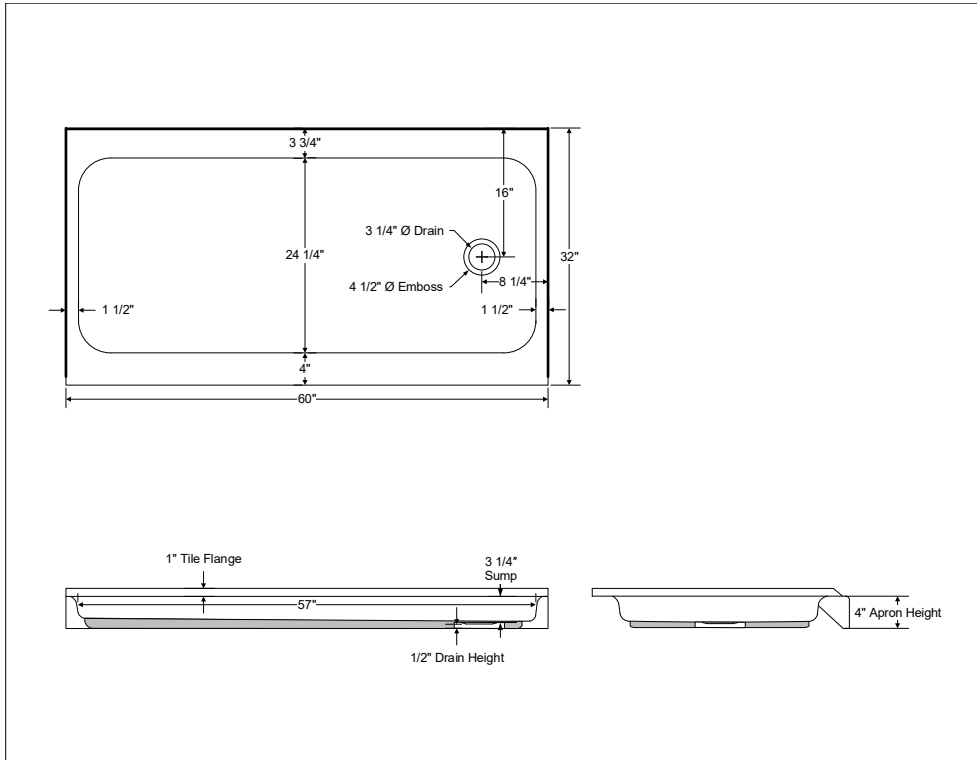

ShowerCast Plus (Round Drain)

Model number:

BZ101100

Dimensions: 60" x 32" x 5"

Installation:

Material: Porcelain-finished Steel

Standard Features:

- Porcelain-Finished 60" x 32" Round Drain Shower Base
- Classic-style porcelain-finished shower base, made 2" wider.
 - Low threshold for safe and easy step-through entrance and exit.
 - Designed for new and remodel applications where easy-access is desired.
 - Constructed of one-piece with acid-resistant, high-gloss, sanitary, and stain-resistant porcelain finish.

Certifications

MAAX products adhere to one or more of the following certifications:

ShowerCast Plus (Round Drain)

Model number:

BZ101100

Dimensions: 60" x 32" x 5"

Installation:

Material: Porcelain-finished Steel

Dimensions:

60 x 32 x 5 in.
(x x mm)

Weight:

46 lbs (kg)

Shape:

Rectangular

Drain location:

Left