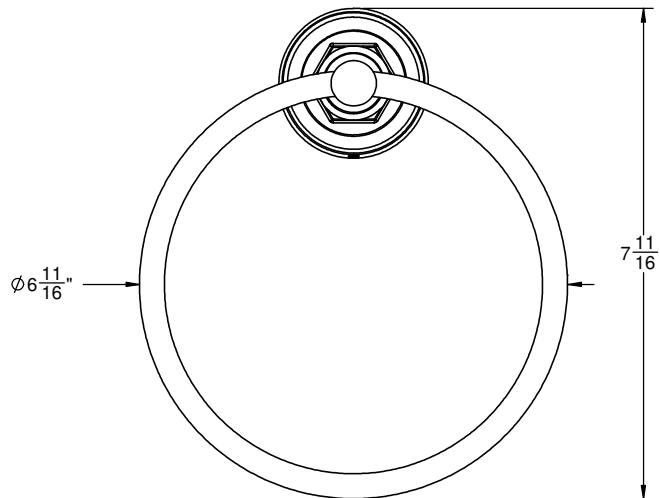

California Faucets®

Descanso™

TOWEL RING

Features

- Solid brass construction
- Includes all mounting hardware
- Over 30 finishes including 15 PVD finishes

30-TR
30K-TR

Codes/Standards

Product meets or exceeds the following:

- None applicable

(30K-TR SHOWN)

SPECIFICATIONS SUBJECT TO CHANGE WITHOUT NOTICE

ALL DIMENSIONS SHOWN TO NEAREST 1/16"