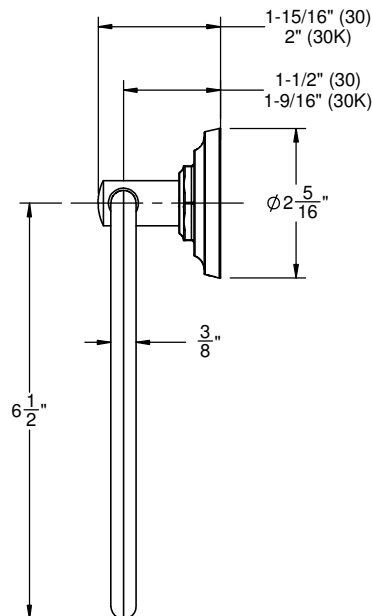

California Faucets®

Descanso™

TOWEL RING

Features

- Solid brass construction
- Includes all mounting hardware
- Over 30 finishes including 15 PVD finishes

30-TR
30K-TR

Codes/Standards

Product meets or exceeds the following:

- None applicable

(30K-TR SHOWN)

SPECIFICATIONS SUBJECT TO CHANGE WITHOUT NOTICE

ALL DIMENSIONS SHOWN TO NEAREST 1/16"