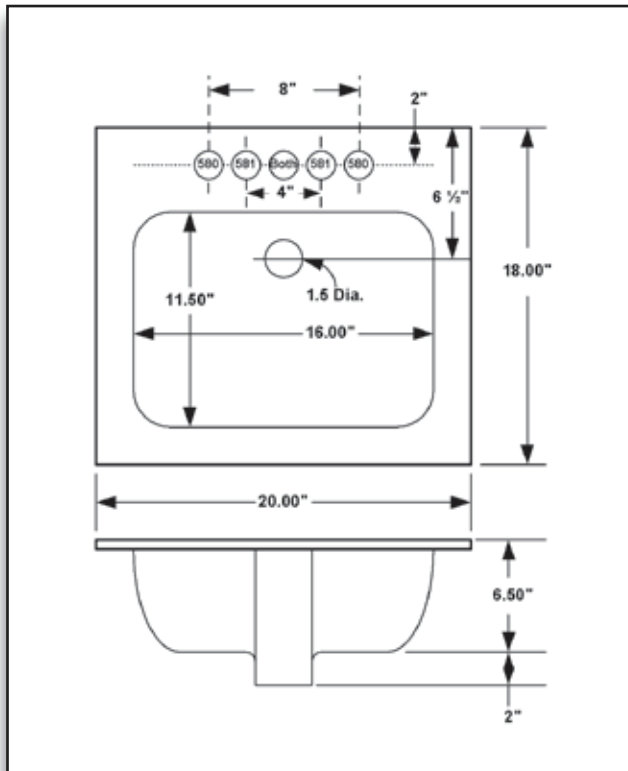

580
581

Maui

20" x 18" Rectangular Lavatory
Tile, Metal Rim or Undercounter Mount

Accessories (Sold Separately)
R2018 Mounting Rim
UM 25 Undermount Kit

Maui

Cat. No.	Size	Center Set	Ship Wt.
580	20" x 18"	8"	52 lbs.
581	20" x 18"	4"	52 lbs.

ACID RESISTANT ENAMEL ON CAST IRON
*Rough-in dimensions may vary 1/4"

CECO

1310 E. Borchard Ave. • Santa Ana, CA 92705 • P 714.656.1950 • F 714.656.1969
www.cecocosinks.com