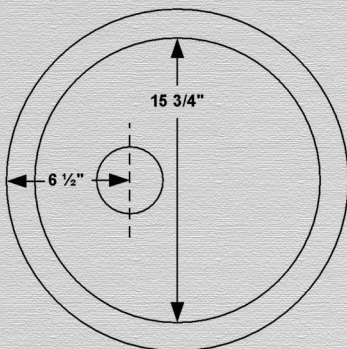

Phoenix

18" Round Vegetable / Entertainment Sink

Available as Self Rimming Sink (Model # 717) or Undermount Sink (Model # 717 UM).

Sink Weight: 30 lbs.

717-STC Sink Tray

717-WCB