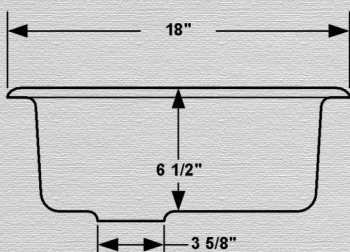

Phoenix

18" Round Vegetable / Entertainment Sink

Available as Self Rimming Sink (Model # 717) or Undermount Sink (Model # 717 UM).

Sink Weight: 30 lbs.

717-STC Sink Tray

717-WCB