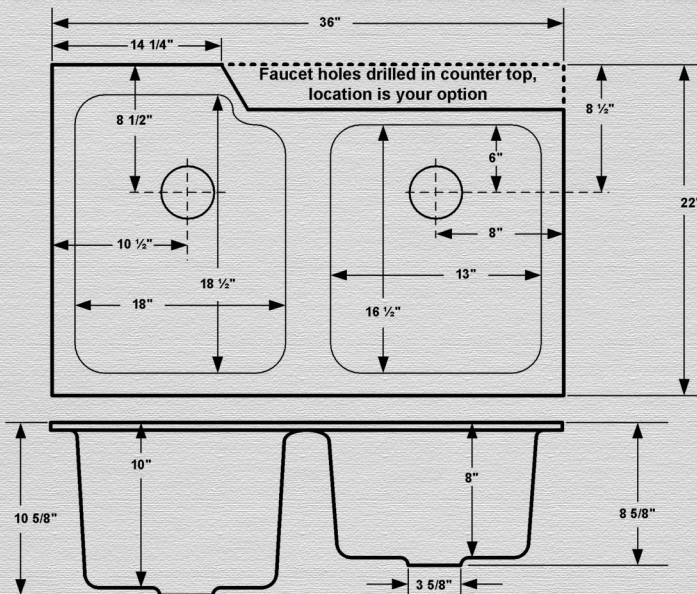

## Huntington

36" x 22" x 10" Left Bowl / 8" Right Bowl  
Offset Undermount Kitchen Sink  
Undermount Accessory Kit Included

Sink Weight: 145 lbs.

737-STC Sink Tray

737-WCB

White

Almond

Biscuit