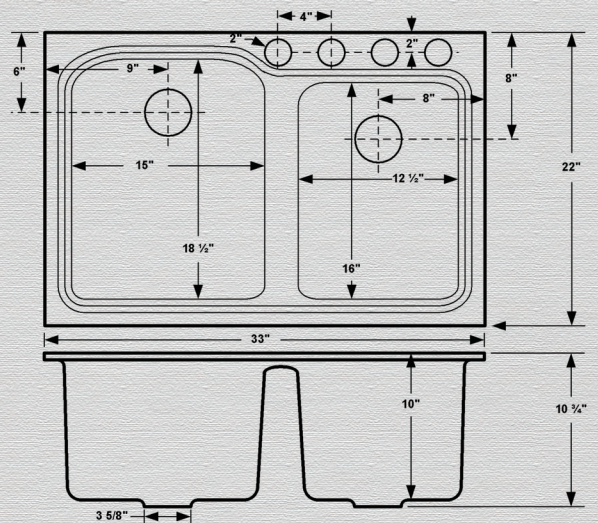

768
UM

Dockweiler

Dockweiler

Dockweiler

33" x 22" x 10.75" Offset Double Bowl Tile Edge Kitchen Sink

Available with 4 Faucet Holes

Sink Weight: 100 lbs.

768-WCB

768-STC Sink Tray

1310 E. Borchard Ave. • Santa Ana, CA 92705 • P 714.656.1950 • F 714.656.1969

www.cecosinks.com

CECO