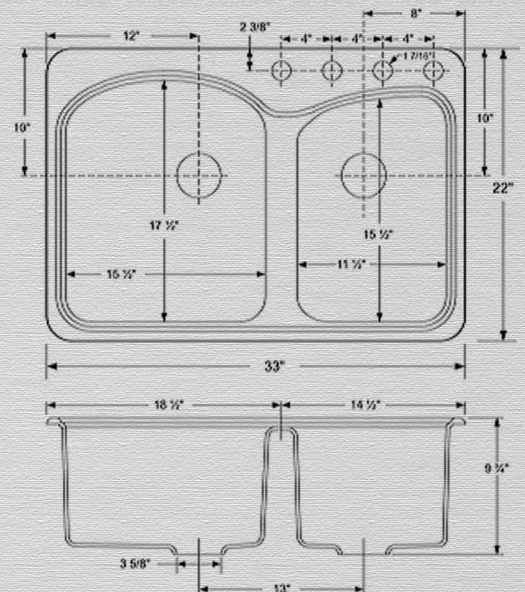

## Windansea

33" x 22" x 9.75" Offset Low Dam Self Rimming Kitchen Sink

Available with 4 Faucet Holes

Sink Weight: 100 lbs.

775-WCB

775-STC Sink Tray

White Almond Biscuit Bone Platinum Black

1310 E. Borchard Ave. • Santa Ana, CA 92705 • P 714.656.1950 • F 714.656.1969