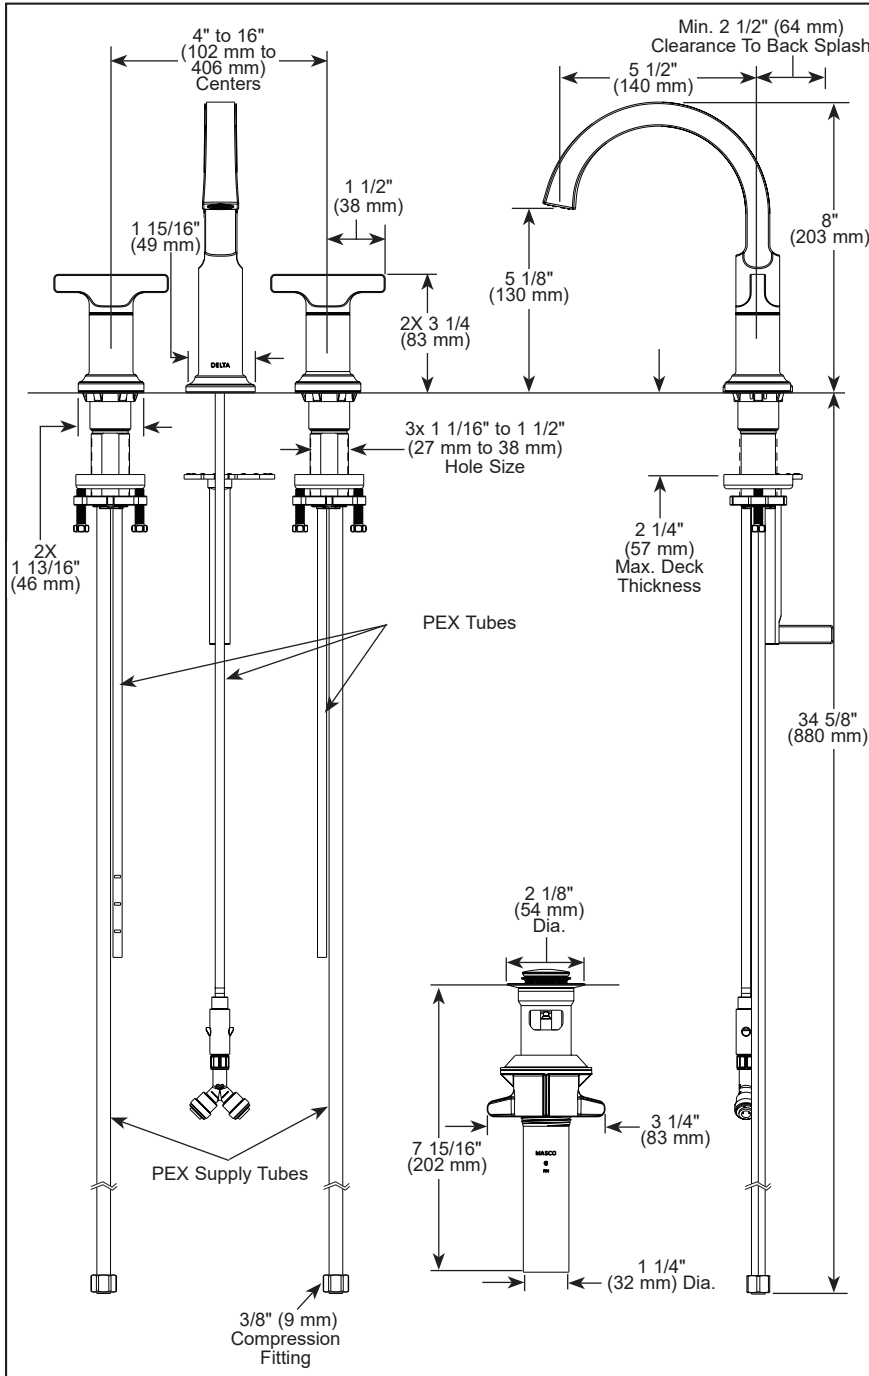

355887-▲-DST

Submitted Model No.: \_\_\_\_\_

Specific Features: \_\_\_\_\_

▲ Designate proper finish suffix

see what Delta can do™

## BATHROOM FAUCET

- Tetra™ Collection
- Two Handle Widespread Deck Mount

### STANDARD SPECIFICATIONS:

- Max. flow rate 1.2 gpm @ 60 psi, 4.5 L/min @ 414 kPa
- Three hole mount
- 1/4 turn stops
- Hot and cold stems are interchangeable
- Diamond coated ceramic cartridge
- 3/8" O.D. straight PEX supply tubes
- Models have metal drain with pop-up type fitting with plated flange and stopper