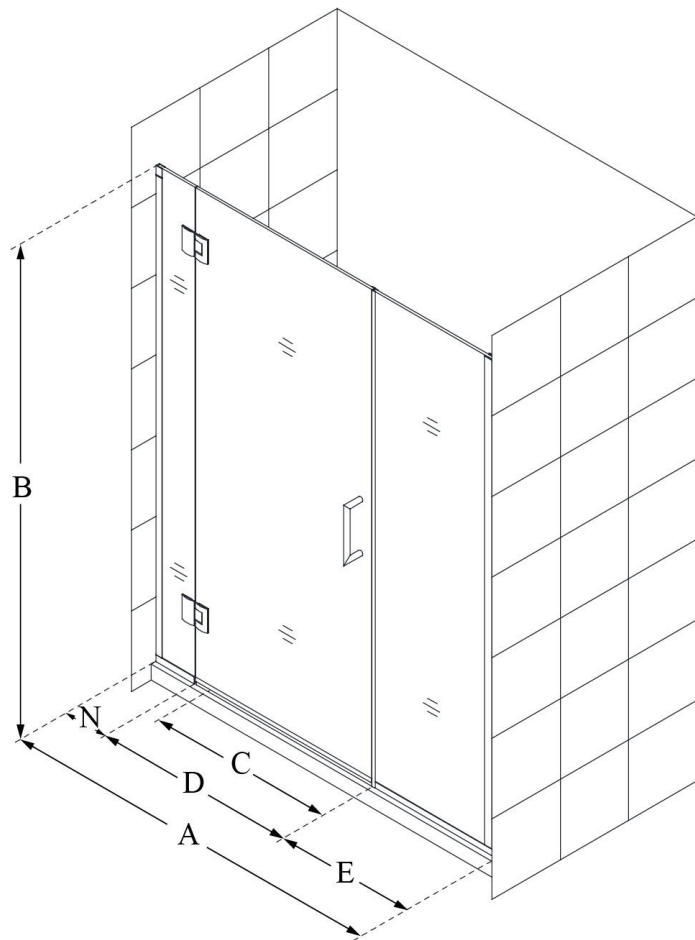

D12330572

UNIDOOR-X

DreamLine Unidoor-X 59 1/2-
60" W x 72" H Frameless Hinged
Shower Door, Clear Glass

SWING DOOR

CONFIGURATION DIMENSIONS:

A: 59 1/2 - 60"

MODEL WIDTH

B: 72"

MODEL HEIGHT

C: 22"

ACCESS WIDTH

D: 23"

DOOR WIDTH

E: 30 1/2"

INLINE PANEL WIDTH

N: 6"

HINGE PANEL WIDTH

DreamLine reserves the right to update or modify the hardware or materials pictured without prior notice for the purpose of product improvement and customer satisfaction.