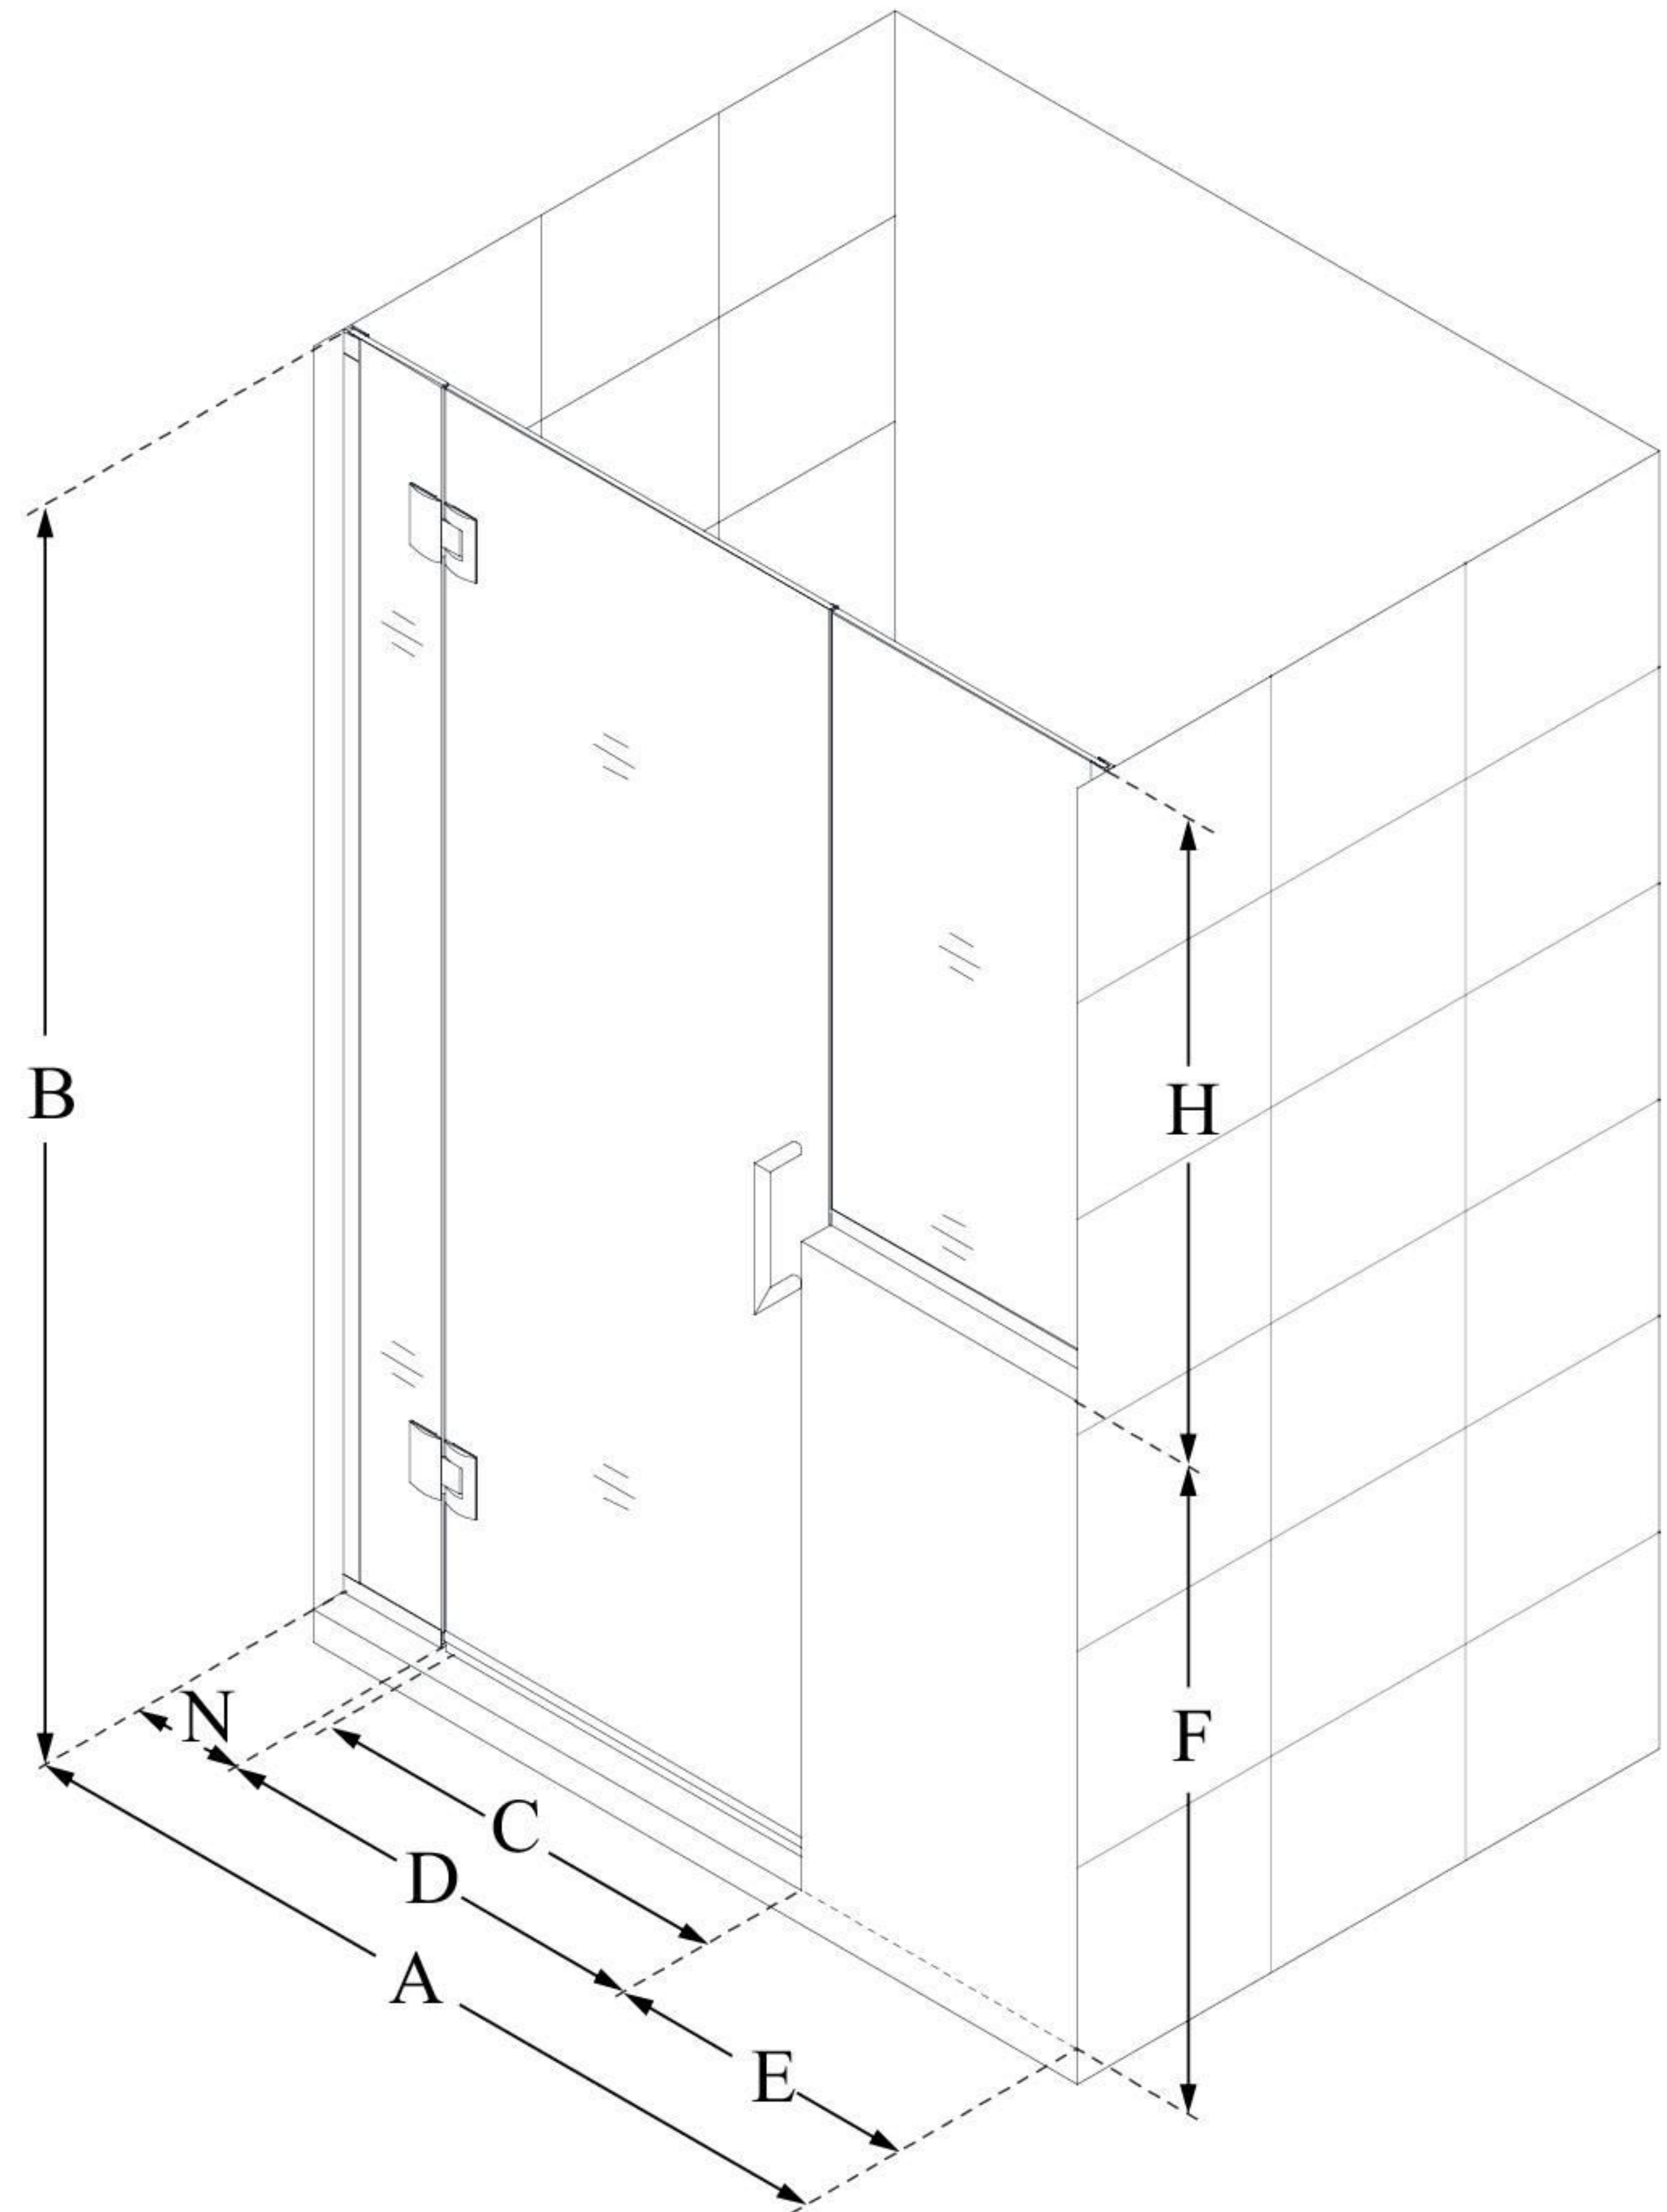

D1242436

UNIDOOR-X

DreamLine Unidoor-X 54-54
1/2" W x 72" H Frameless Hinged
Shower Door, Clear Glass

SWING DOOR

CONFIGURATION DIMENSIONS:

A: 54 - 54 1/2"

MODEL WIDTH

B: 72"

MODEL HEIGHT

C: 23"

ACCESS WIDTH

D: 24"

DOOR WIDTH

E: 24"

INLINE BUTTRESS PANEL WIDTH

F: 36"

BUTTRESS WALL HEIGHT

H: 36"

BUTTRESS GLASS HEIGHT

N: 6"

HINGE PANEL WIDTH

DreamLine reserves the right to update or modify the hardware or materials pictured without prior notice for the purpose of product improvement and customer satisfaction.