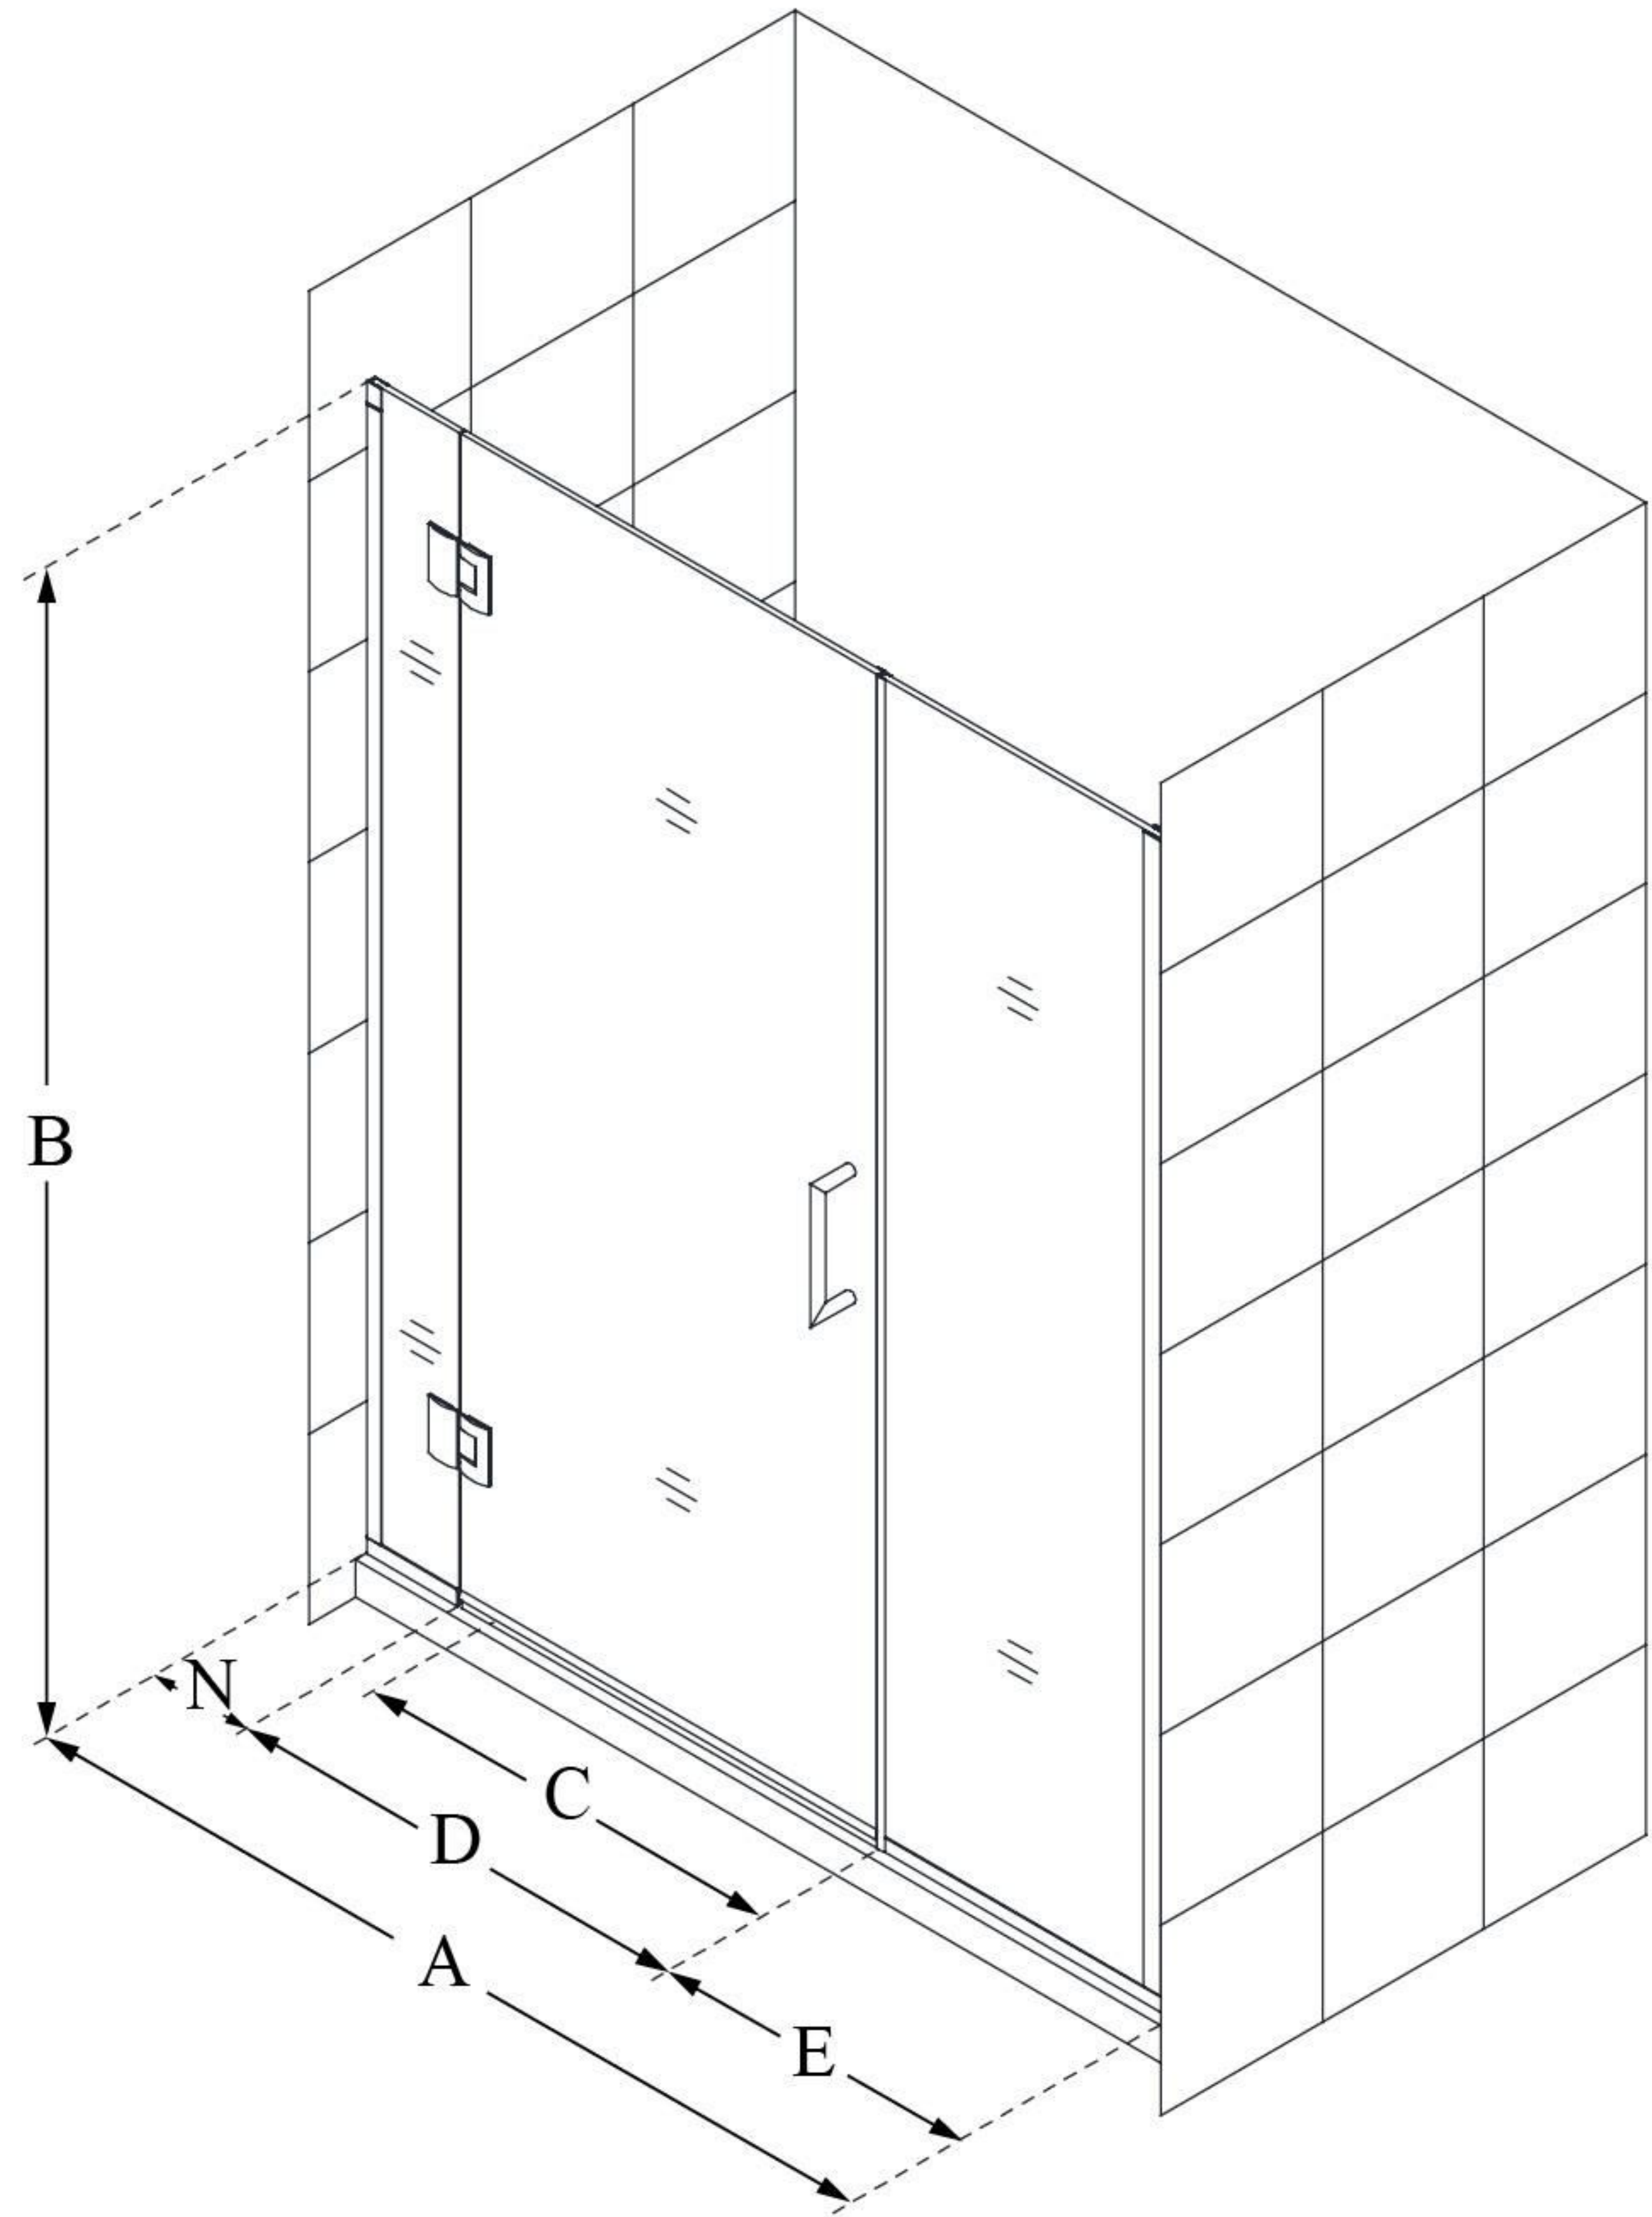

## UNIDOOR-X

DreamLine Unidoor-X 54-54  
1/2" W x 72" H Frameless Hinged  
Shower Door, Clear Glass

**SWING DOOR**

### CONFIGURATION DIMENSIONS:

**A: 54 - 54 1/2"**

MODEL WIDTH

**B: 72"**

MODEL HEIGHT

**C: 25"**

ACCESS WIDTH

**D: 26"**

DOOR WIDTH

**E: 22"**

INLINE PANEL WIDTH

**N: 6"**

HINGE PANEL WIDTH

DreamLine reserves the right to update or modify the hardware or materials pictured without prior notice for the purpose of product improvement and customer satisfaction.