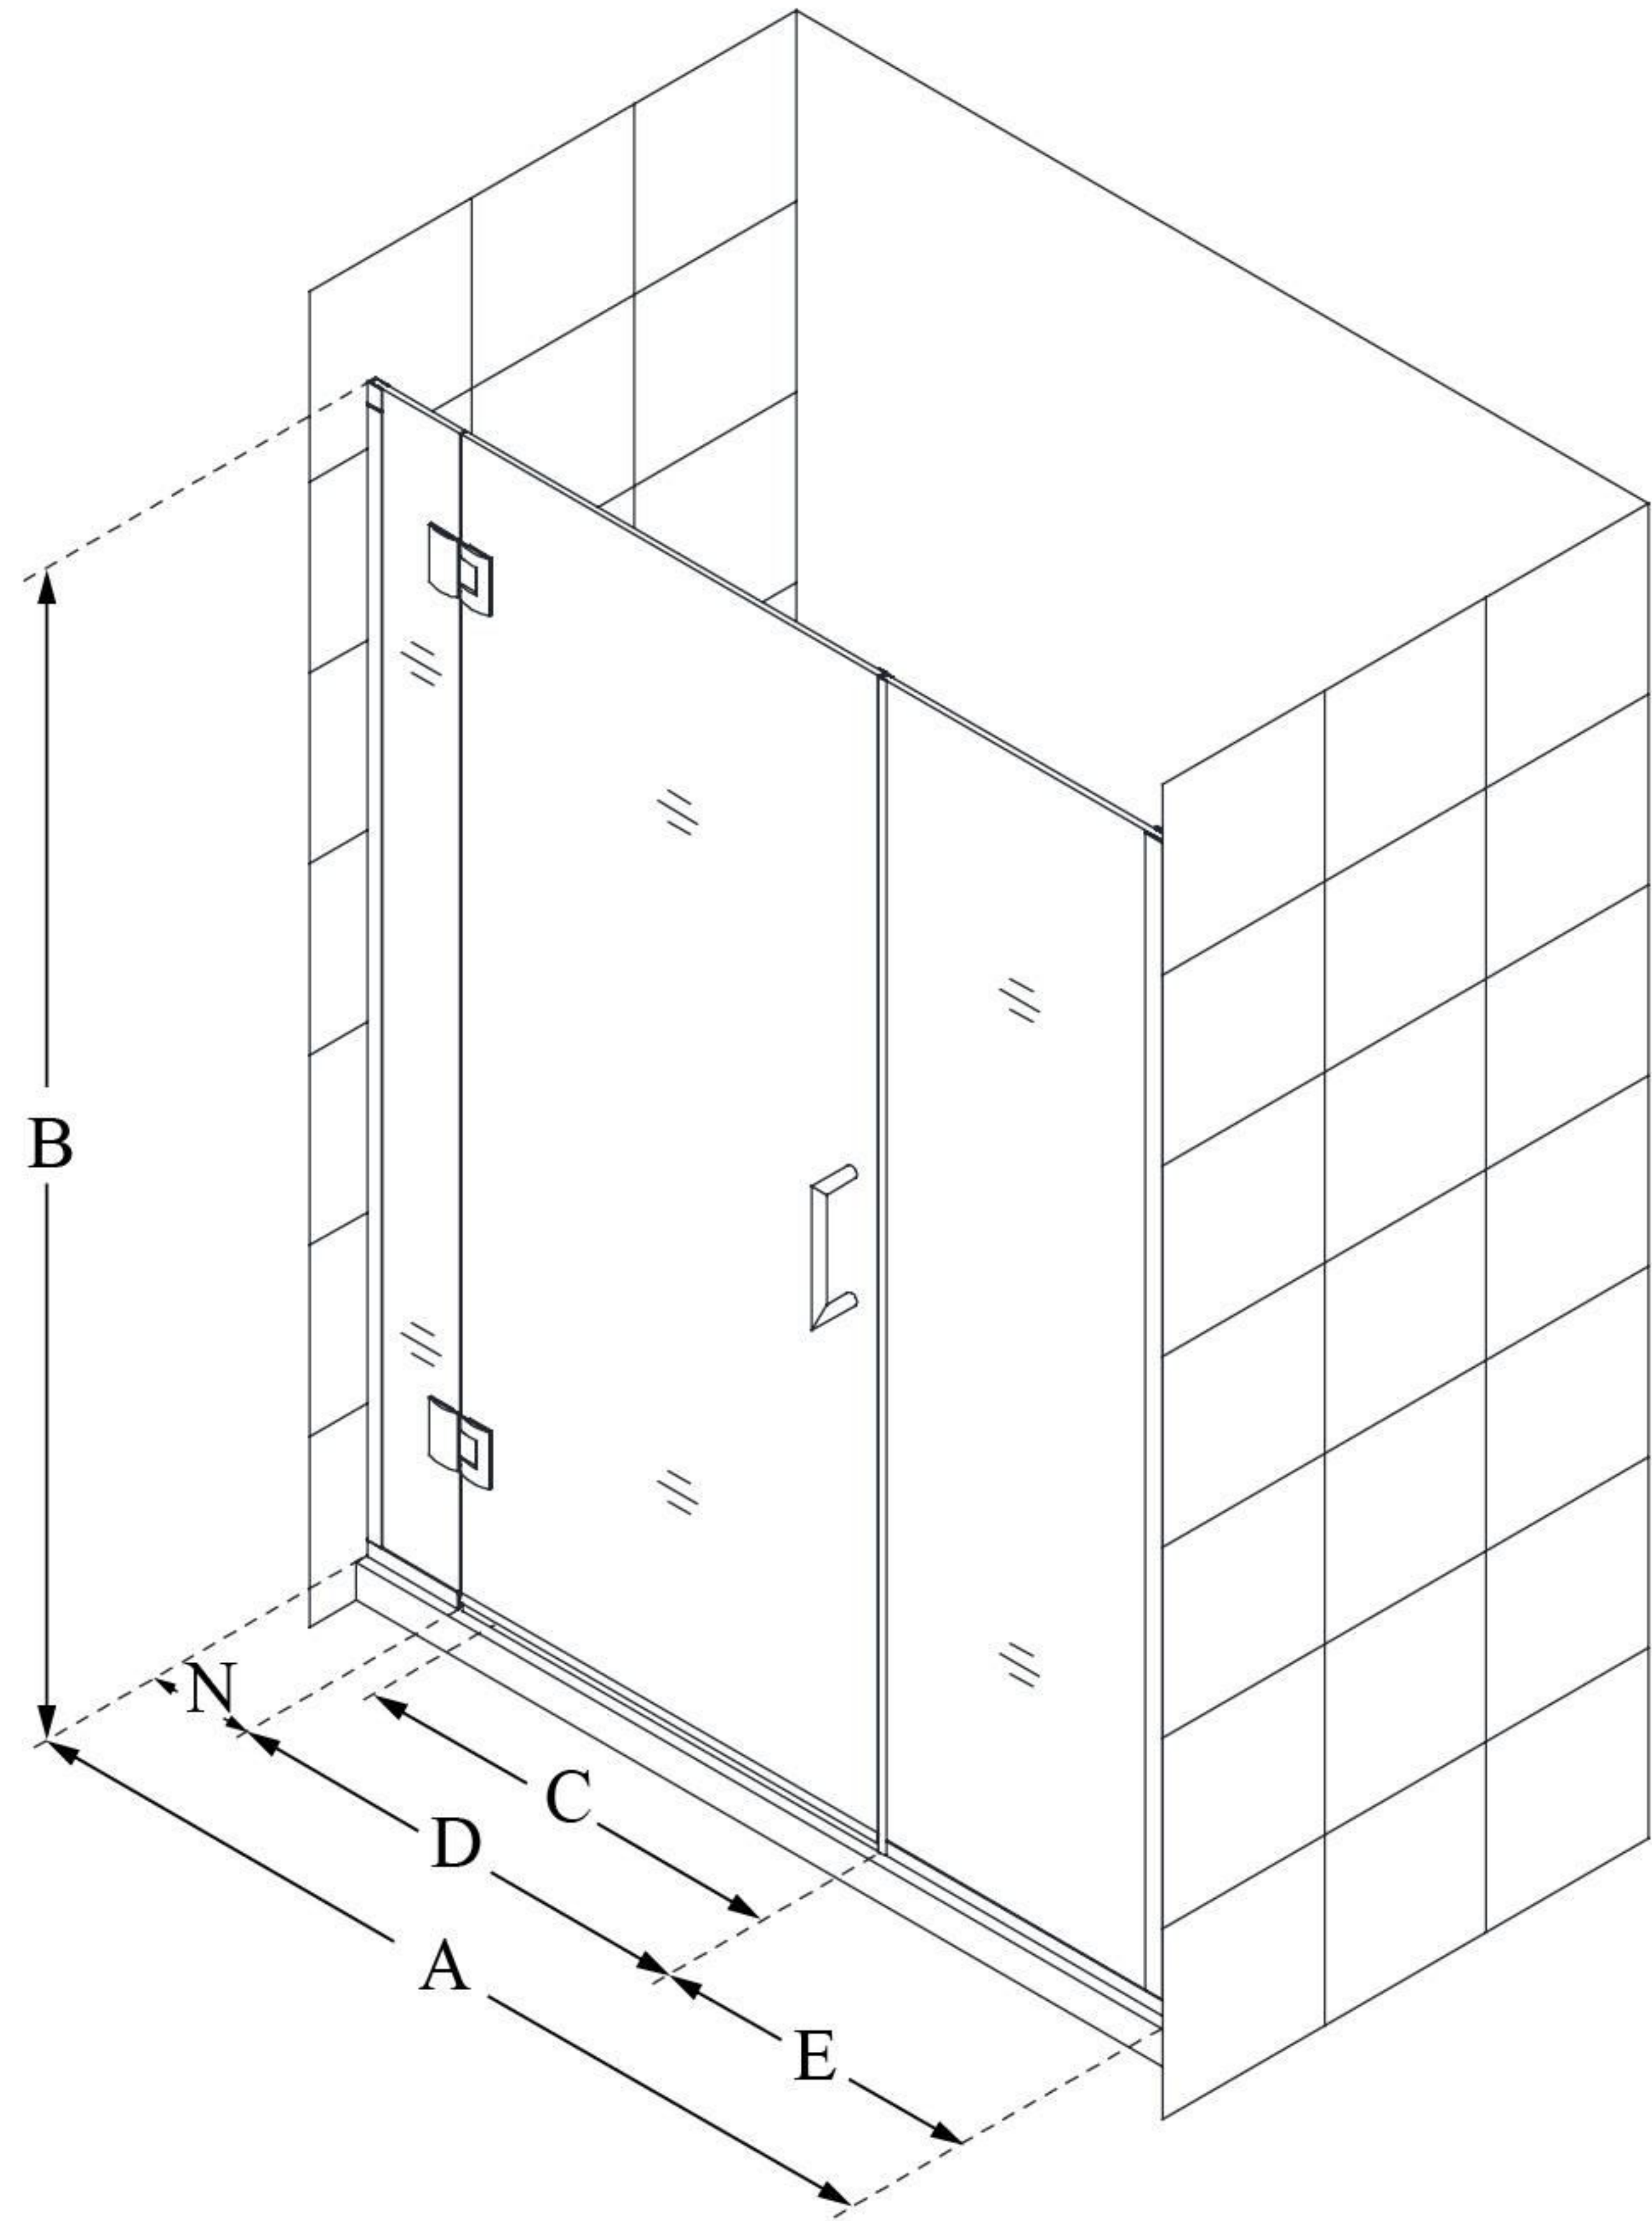

D1270672

UNIDOOR-X

DreamLine Unidoor-X 39-39
1/2" W x 72" H Frameless Hinged
Shower Door, Clear Glass

SWING DOOR

CONFIGURATION DIMENSIONS:

A: 39 - 39 1/2"

MODEL WIDTH

B: 72"

MODEL HEIGHT

C: 26"

ACCESS WIDTH

D: 27"

DOOR WIDTH

E: 6"

INLINE PANEL WIDTH

N: 6"

HINGE PANEL WIDTH

DreamLine reserves the right to update or modify the hardware or materials pictured without prior notice for the purpose of product improvement and customer satisfaction.