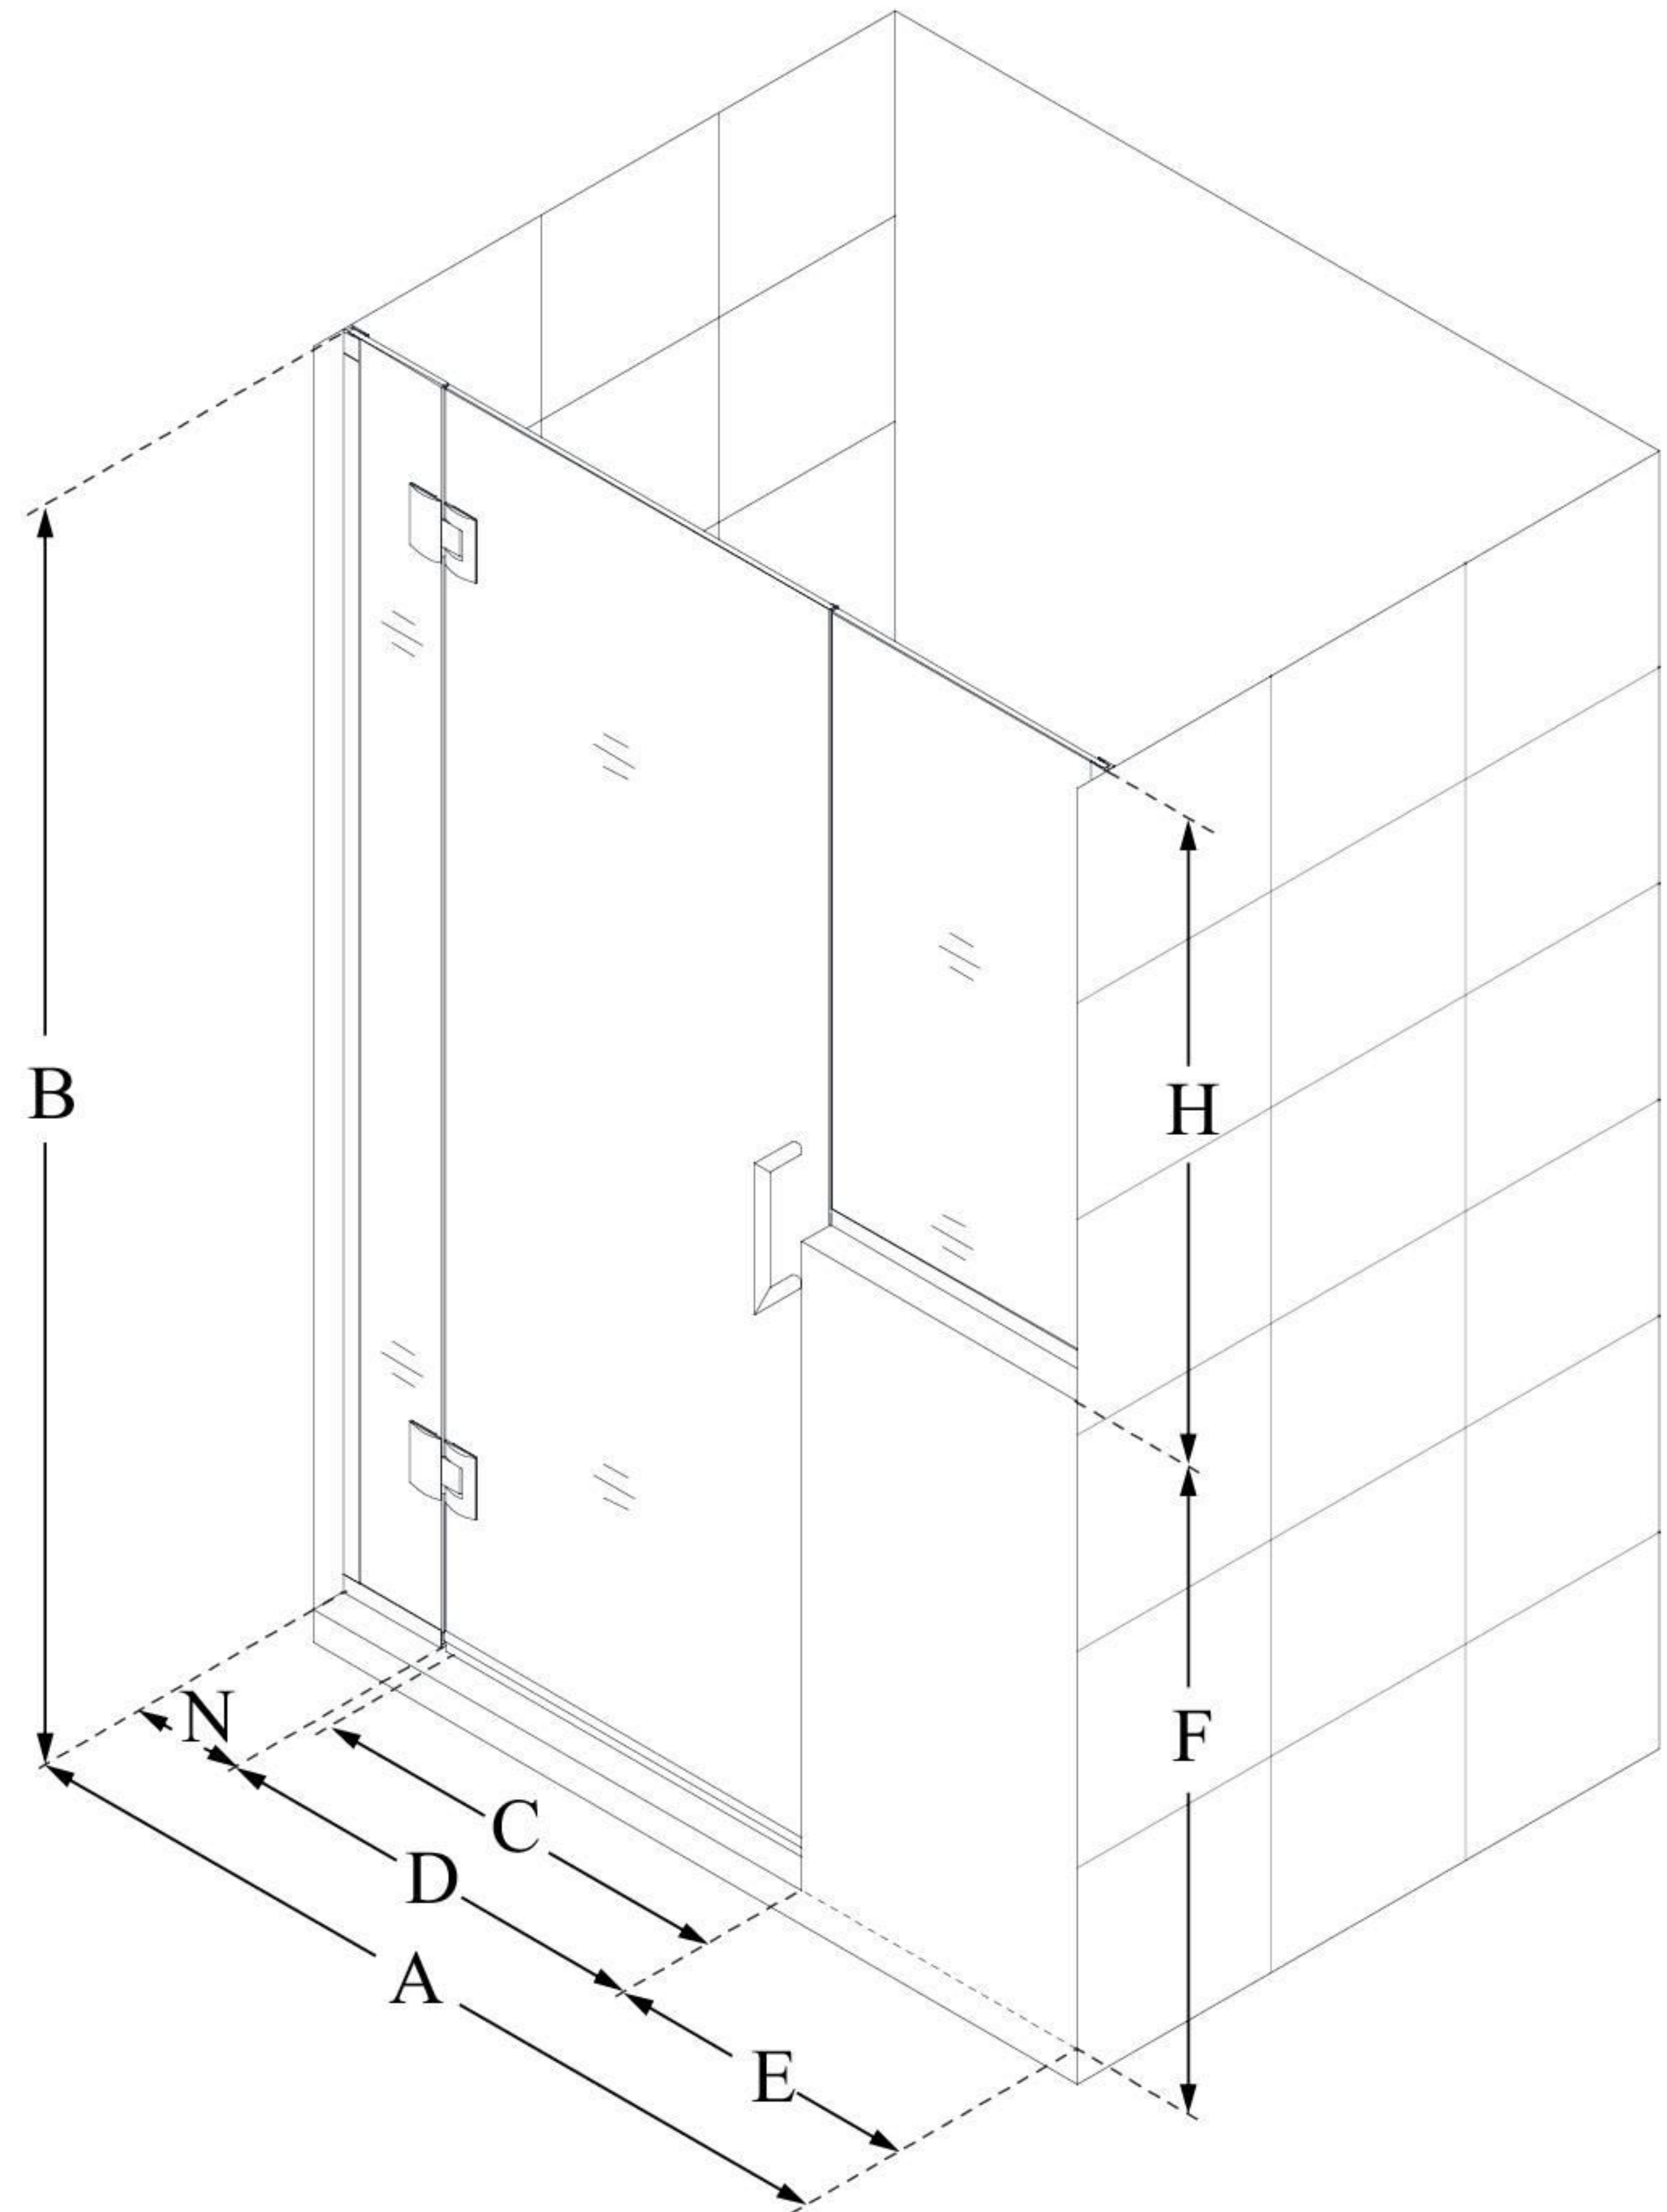

D1273036

UNIDOOR-X

DreamLine Unidoor-X 63-63
1/2" W x 72" H Frameless Hinged
Shower Door, Clear Glass

SWING DOOR

CONFIGURATION DIMENSIONS:

A: 63 - 63 1/2"

MODEL WIDTH

B: 72"

MODEL HEIGHT

C: 26"

ACCESS WIDTH

D: 27"

DOOR WIDTH

E: 30"

INLINE BUTTRESS PANEL WIDTH

F: 36"

BUTTRESS WALL HEIGHT

H: 36"

BUTTRESS GLASS HEIGHT

N: 6"

HINGE PANEL WIDTH

DreamLine reserves the right to update or modify the hardware or materials pictured without prior notice for the purpose of product improvement and customer satisfaction.