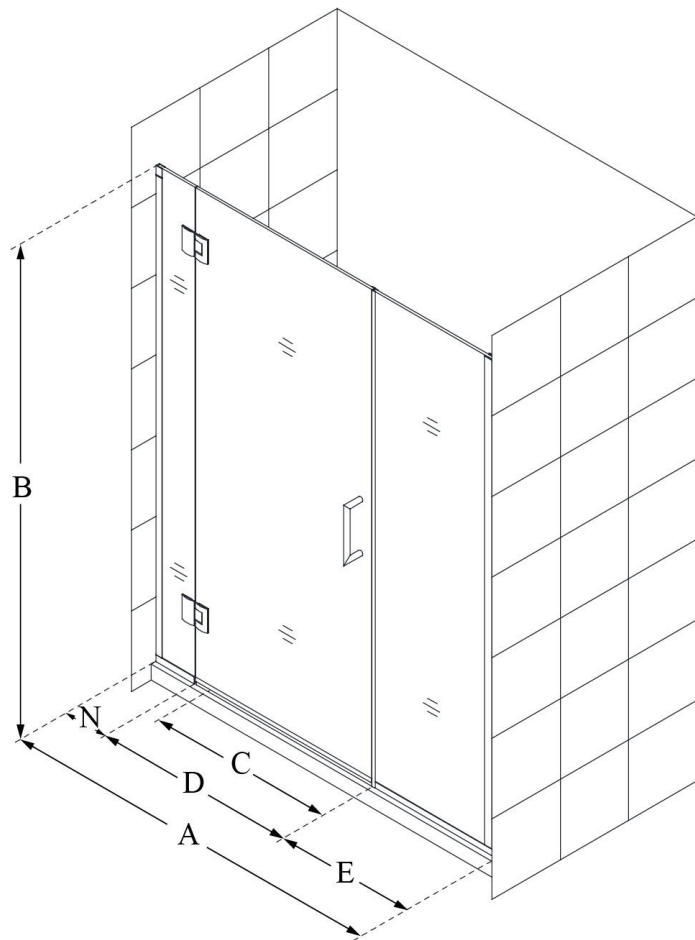

D12922572

UNIDOOR-X

DreamLine Unidoor-X 57 1/2-
58" W x 72" H Frameless Hinged
Shower Door, Clear Glass

SWING DOOR

CONFIGURATION DIMENSIONS:

A: 57 1/2 - 58"

MODEL WIDTH

B: 72"

MODEL HEIGHT

C: 28"

ACCESS WIDTH

D: 29"

DOOR WIDTH

E: 22 1/2"

INLINE PANEL WIDTH

N: 6"

HINGE PANEL WIDTH

DreamLine reserves the right to update or modify the hardware or materials pictured without prior notice for the purpose of product improvement and customer satisfaction.