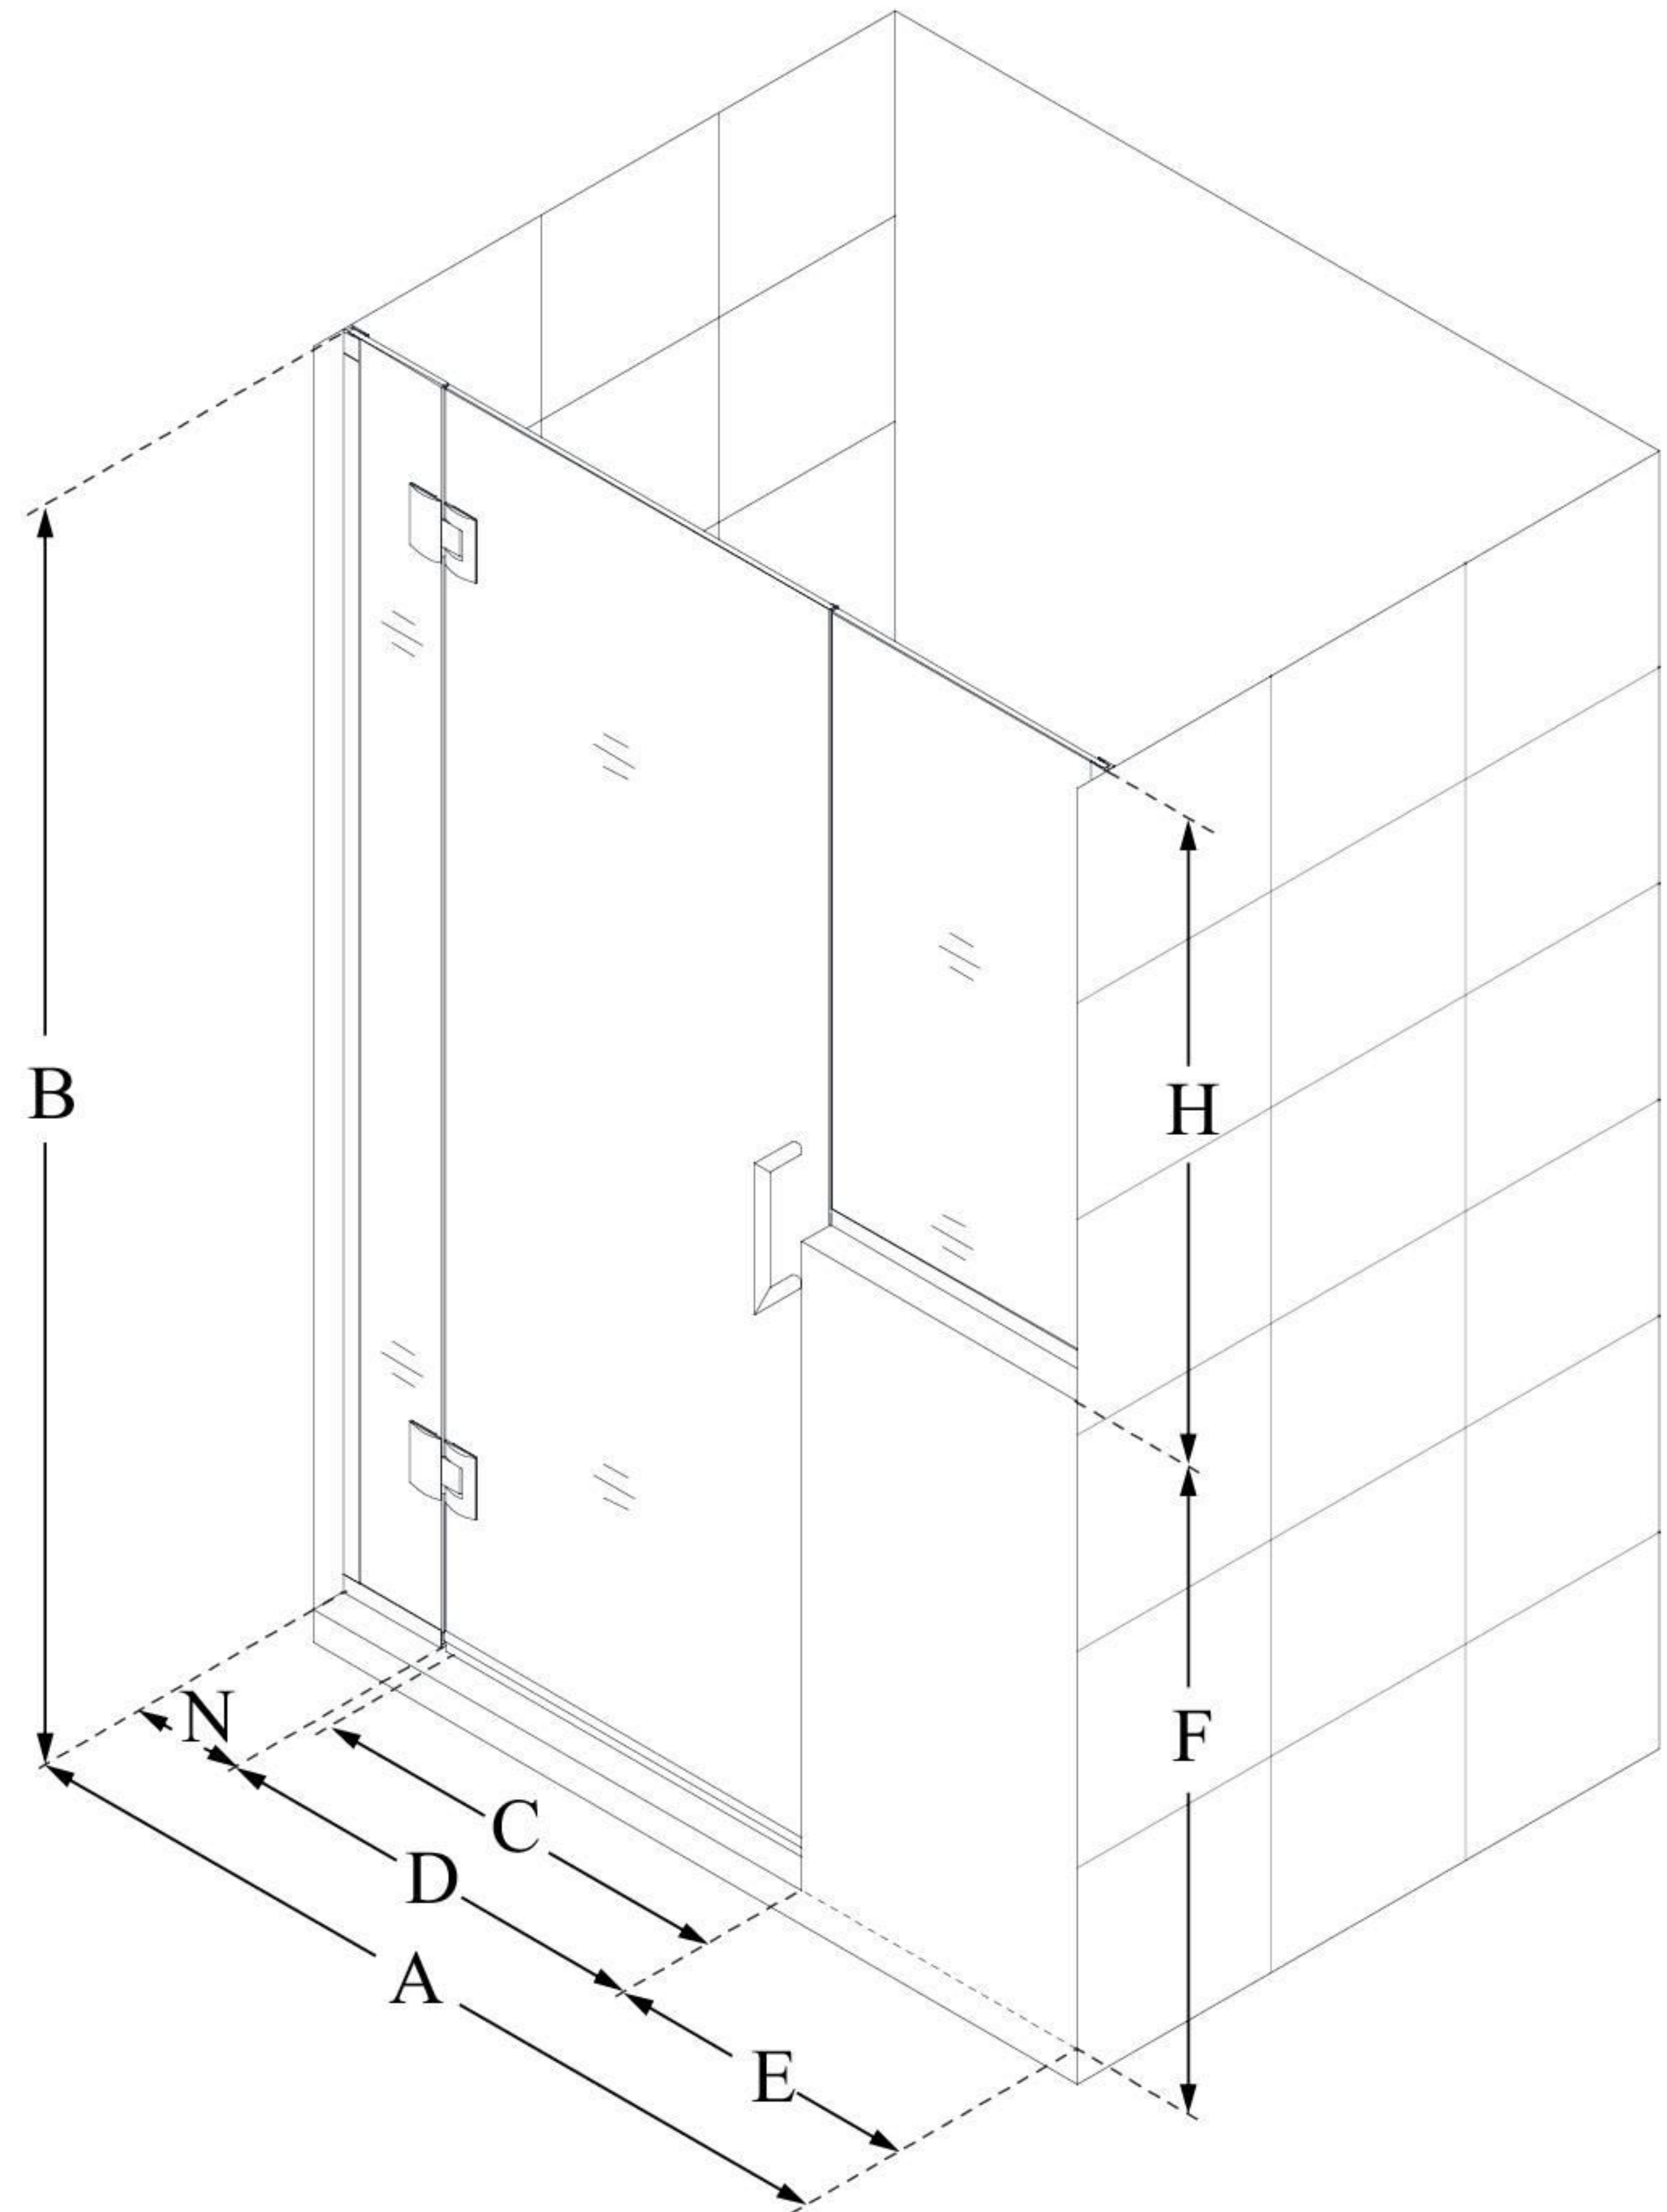

D1292436

UNIDOOR-X

DreamLine Unidoor-X 59-59
1/2" W x 72" H Frameless Hinged
Shower Door, Clear Glass

SWING DOOR

CONFIGURATION DIMENSIONS:

A: 59 - 59 1/2"

MODEL WIDTH

B: 72"

MODEL HEIGHT

C: 28"

ACCESS WIDTH

D: 29"

DOOR WIDTH

E: 24"

INLINE BUTTRESS PANEL WIDTH

F: 36"

BUTTRESS WALL HEIGHT

H: 36"

BUTTRESS GLASS HEIGHT

N: 6"

HINGE PANEL WIDTH

DreamLine reserves the right to update or modify the hardware or materials pictured without prior notice for the purpose of product improvement and customer satisfaction.