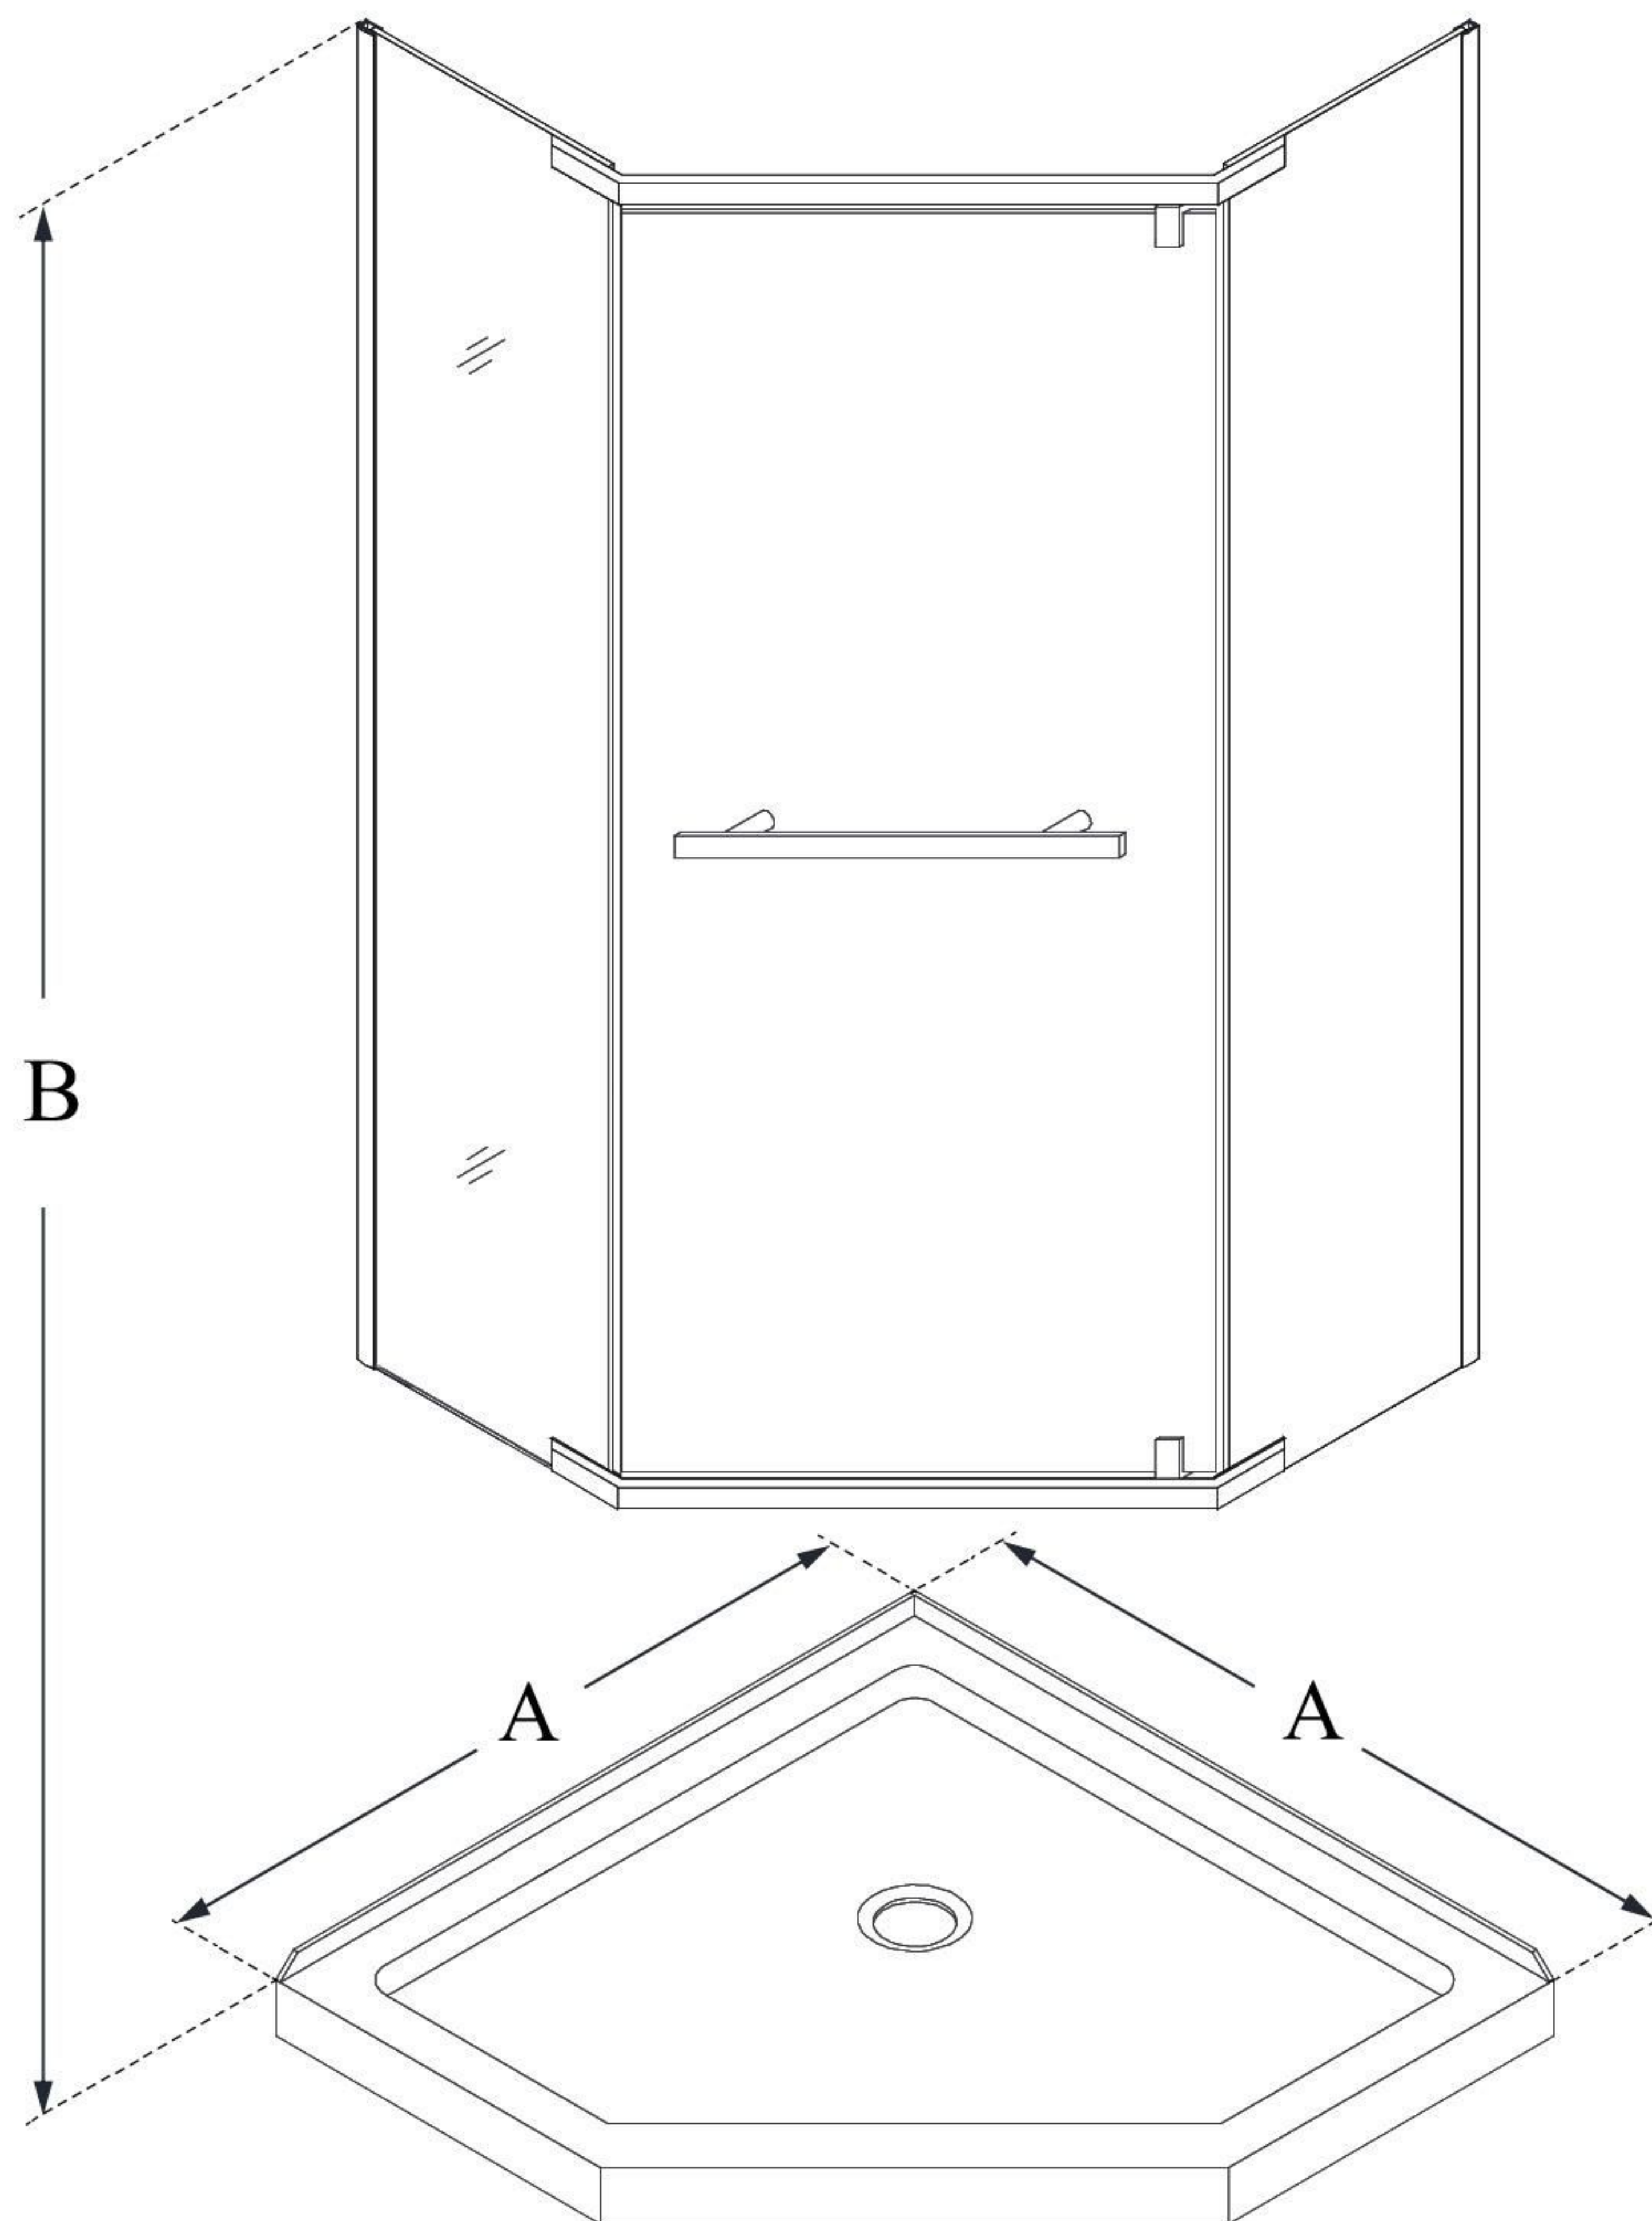

## PRISM

DreamLine Prism 42 in. x 42 in.  
x 74 3/4 in. H Frameless Pivot  
Shower Enclosure and SlimLine  
Shower Base Kit

### KIT CONTENTS:

- SHOWER ENCLOSURE
- SHOWER BASE

### CONFIGURATION DIMENSIONS:

**A: 42"**  
KIT WIDTH

**B: 74 3/4"**  
KIT HEIGHT

**G: 42"**  
KIT DEPTH

**AVAILABLE DRAIN LOCATIONS:**  
- CORNER

For precise drain location, please refer to the  
included base technical drawing