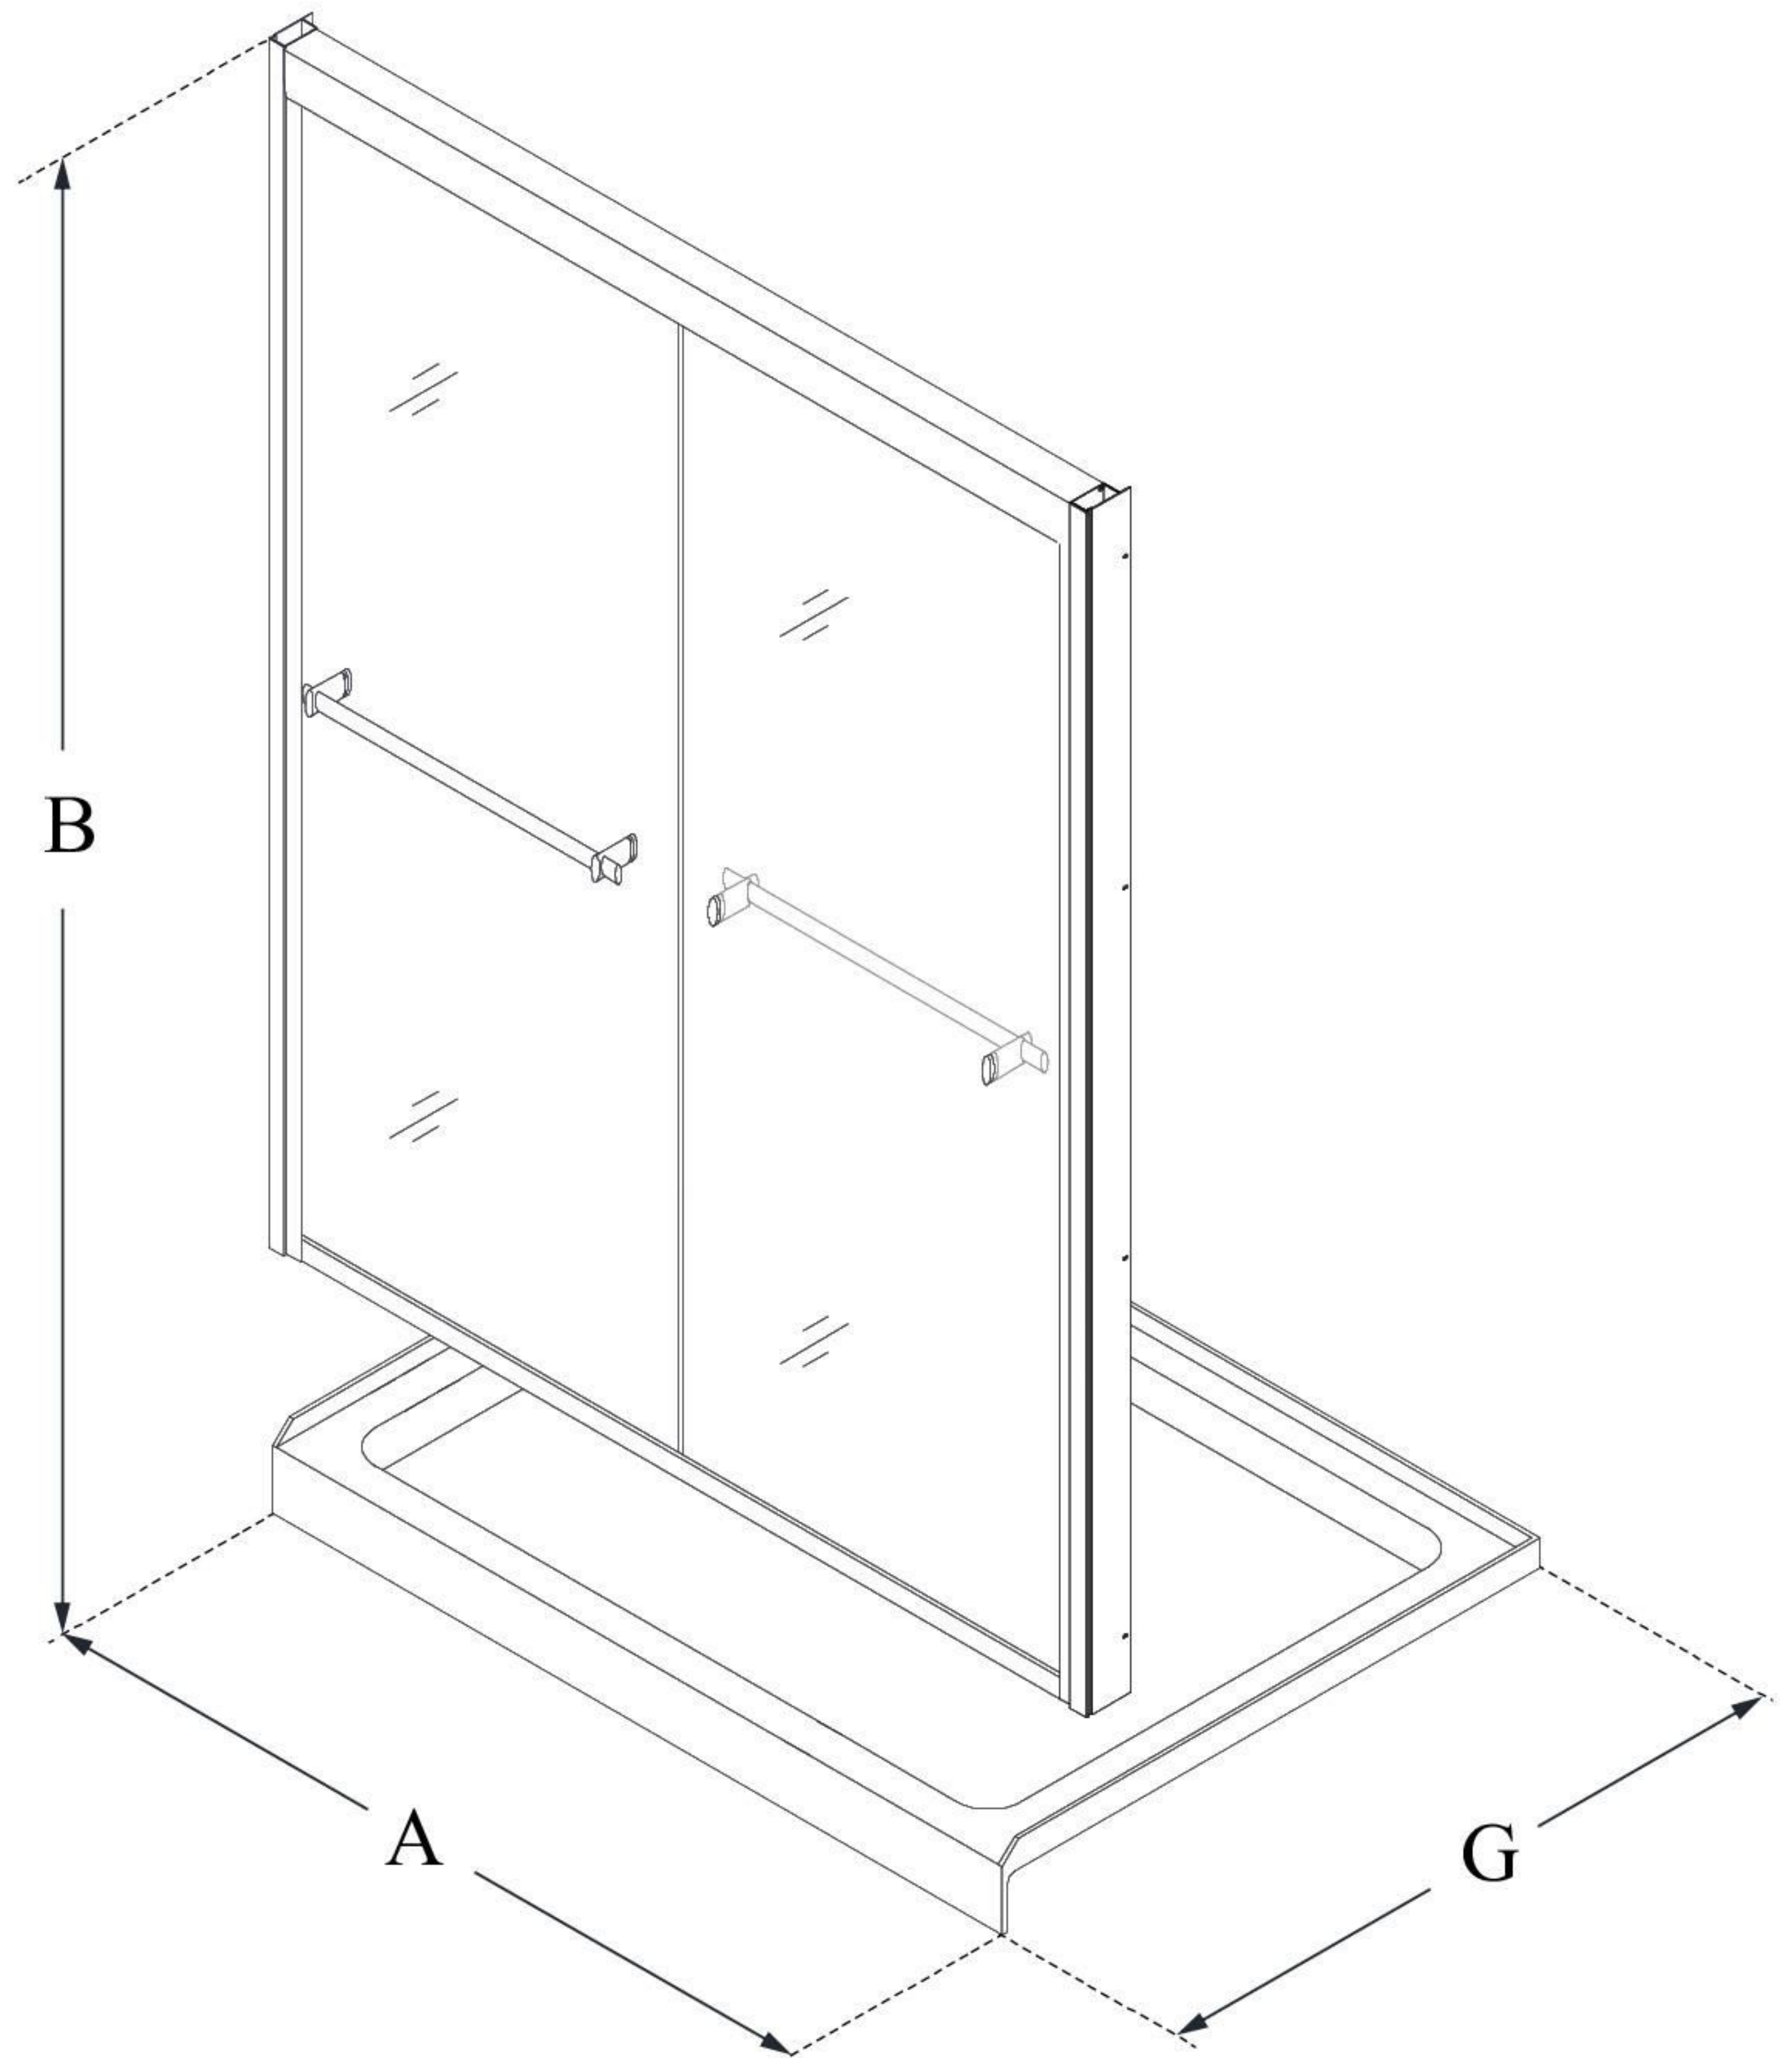

DL-6951

DUET

DreamLine Duet 32 in. D x 60 in.
W x 74 3/4 in. H Bypass Sliding
Shower Door and SlimLine
Shower Base Kit

KIT CONTENTS:

- SHOWER DOOR
- SHOWER BASE

CONFIGURATION DIMENSIONS:

A: 60"
KIT WIDTH

B: 74 3/4"
KIT HEIGHT

G: 32"
KIT DEPTH

AVAILABLE DRAIN LOCATIONS:

- CENTER
- LEFT
- RIGHT

For precise drain location, please refer to the
included base technical drawing

DreamLine reserves the right to update or modify the hardware or materials pictured
without prior notice for the purpose of product improvement and customer satisfaction.