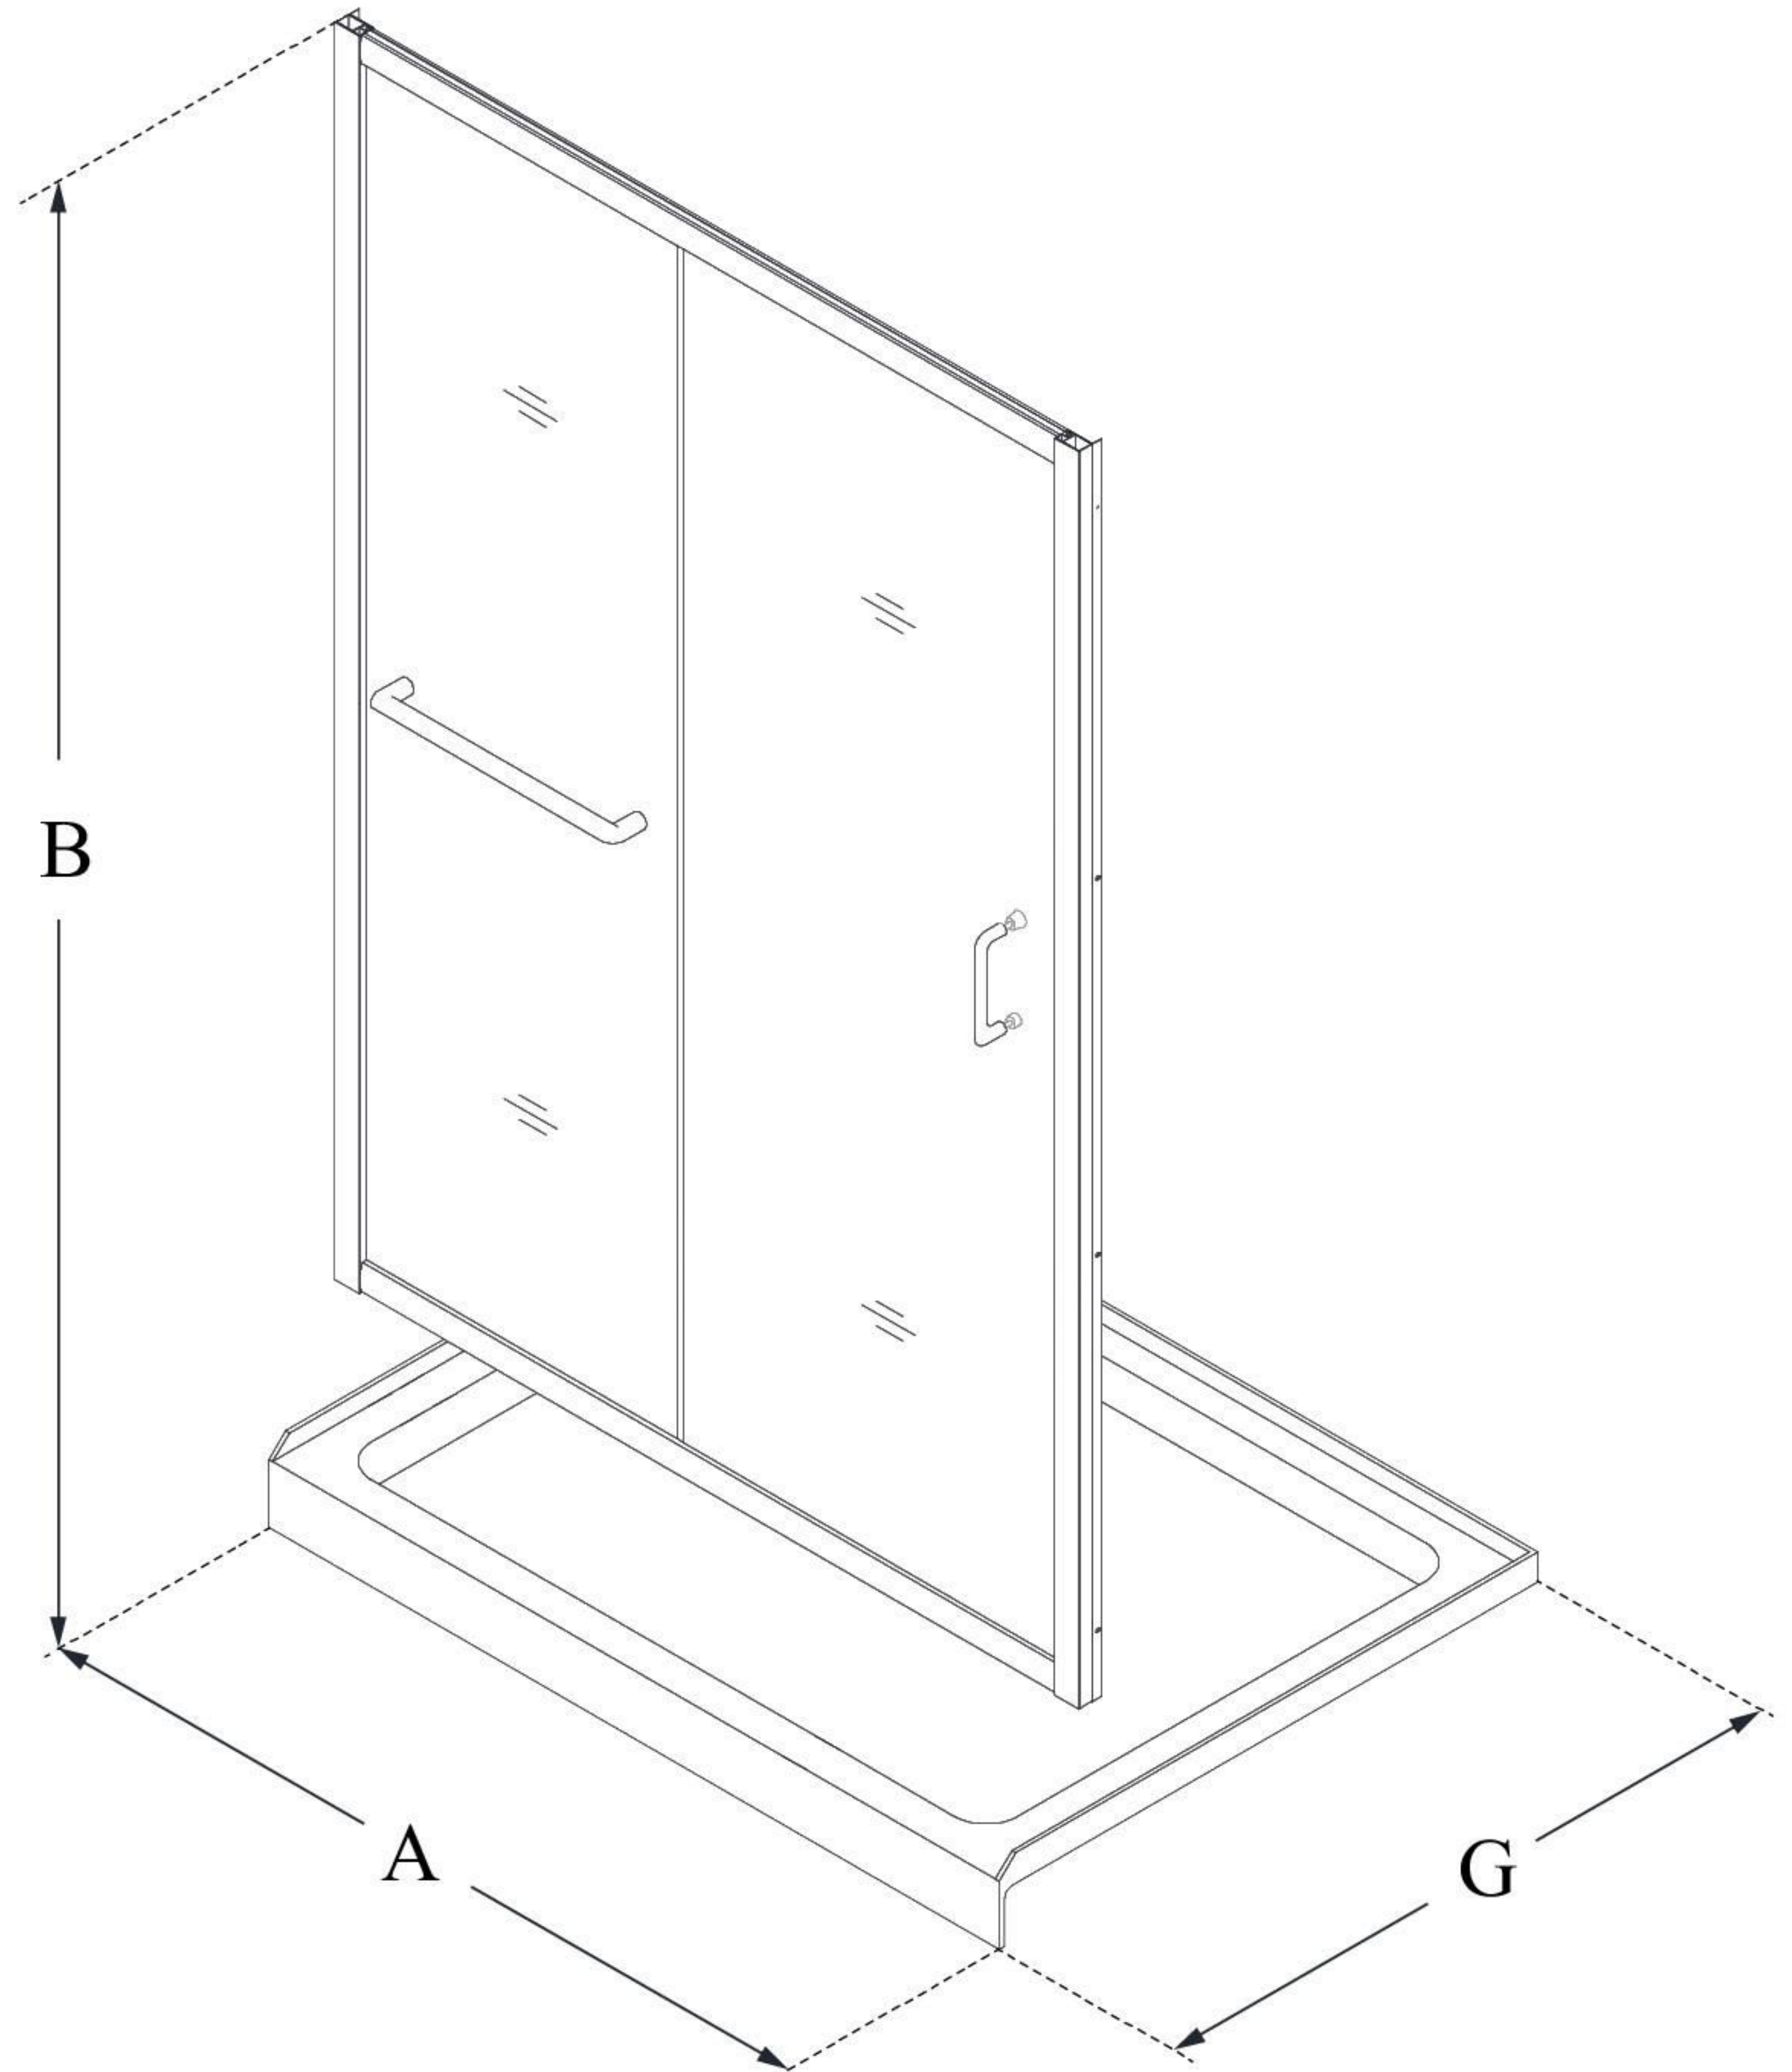

DL-6971

INFINITY-Z

DreamLine Infinity-Z 32 in. D x 60 in. W x 74 3/4 in. H Sliding Shower Door and SlimLine Shower Base Kit

KIT CONTENTS:

- SHOWER DOOR
- SHOWER BASE

CONFIGURATION DIMENSIONS:

A: 60"
KIT WIDTH

B: 74 3/4"
KIT HEIGHT

G: 32"
KIT DEPTH

AVAILABLE DRAIN LOCATIONS:

- CENTER
- LEFT
- RIGHT

For precise drain location, please refer to the included base technical drawing

DreamLine reserves the right to update or modify the hardware or materials pictured without prior notice for the purpose of product improvement and customer satisfaction.