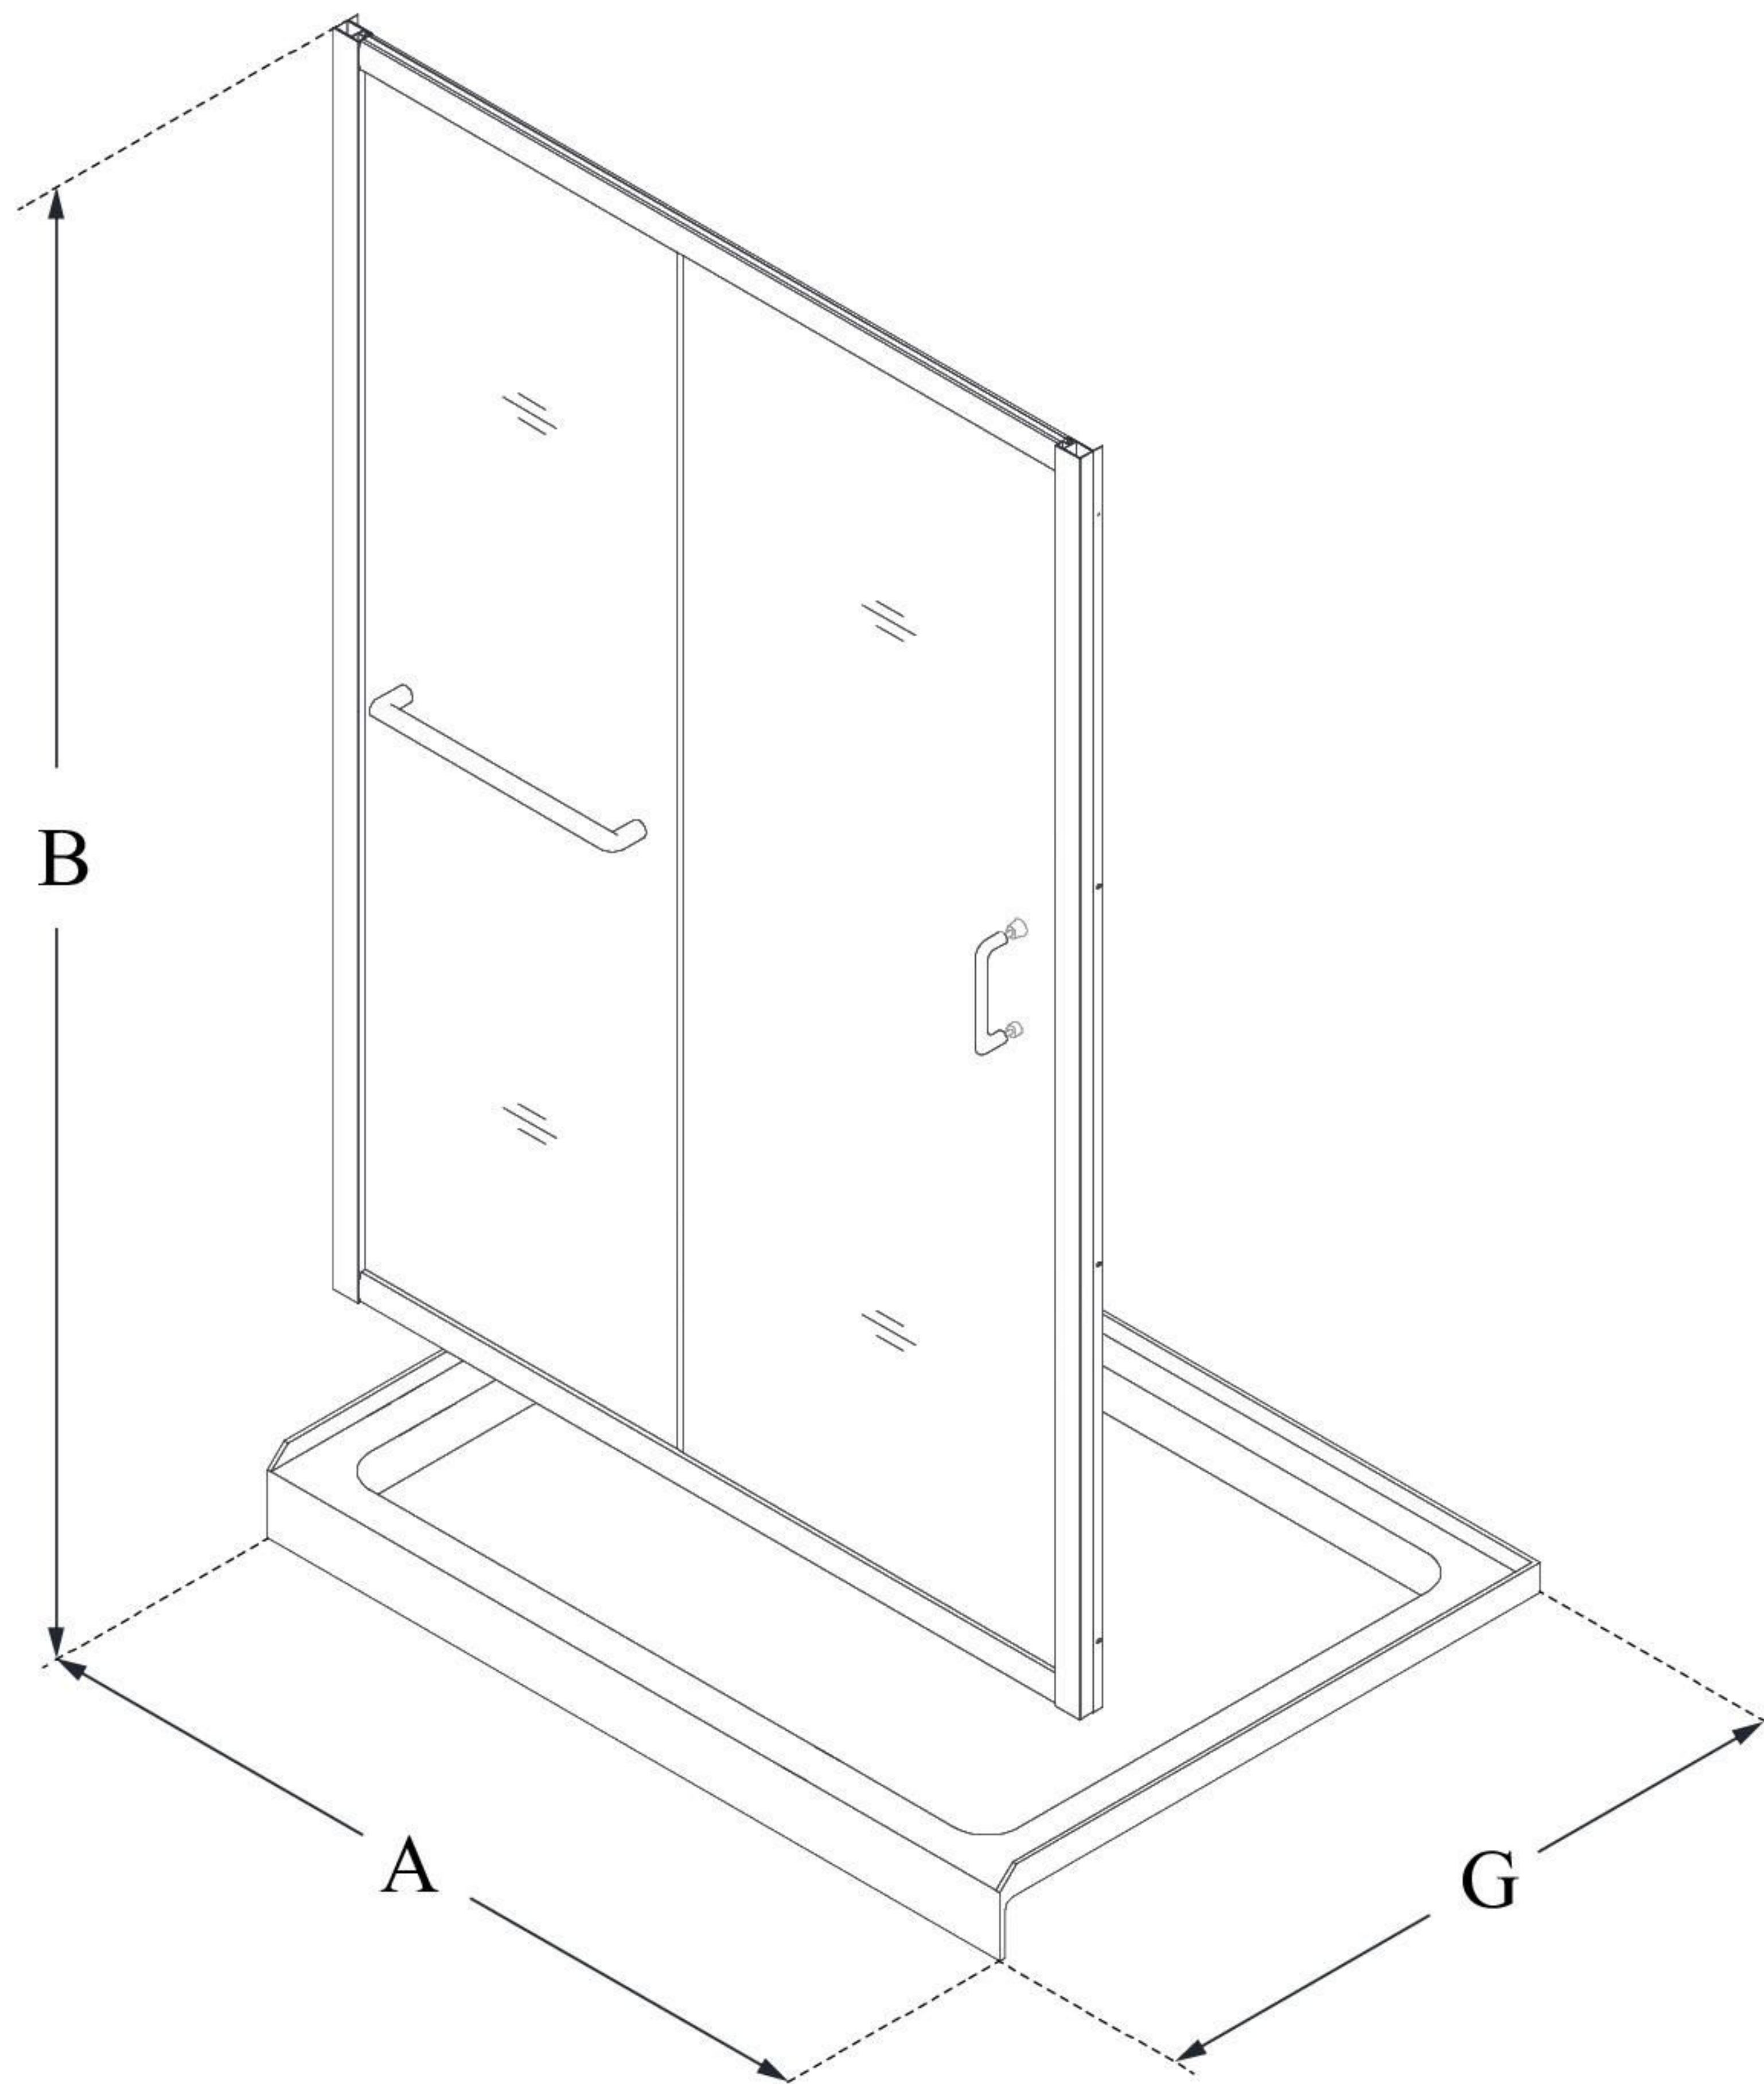

## **INFINITY-Z**

DreamLine Infinity-Z 36 in. D x 48 in. W x 74 3/4 in. H Sliding Shower Door and SlimLine Shower Base Kit

### **KIT CONTENTS:**

- SHOWER DOOR
- SHOWER BASE

### **CONFIGURATION DIMENSIONS:**

**A: 48"**  
KIT WIDTH

**B: 74 3/4"**  
KIT HEIGHT

**G: 36"**  
KIT DEPTH

### **AVAILABLE DRAIN LOCATIONS:**

- CENTER

For precise drain location, please refer to the included base technical drawing

DreamLine reserves the right to update or modify the hardware or materials pictured without prior notice for the purpose of product improvement and customer satisfaction.