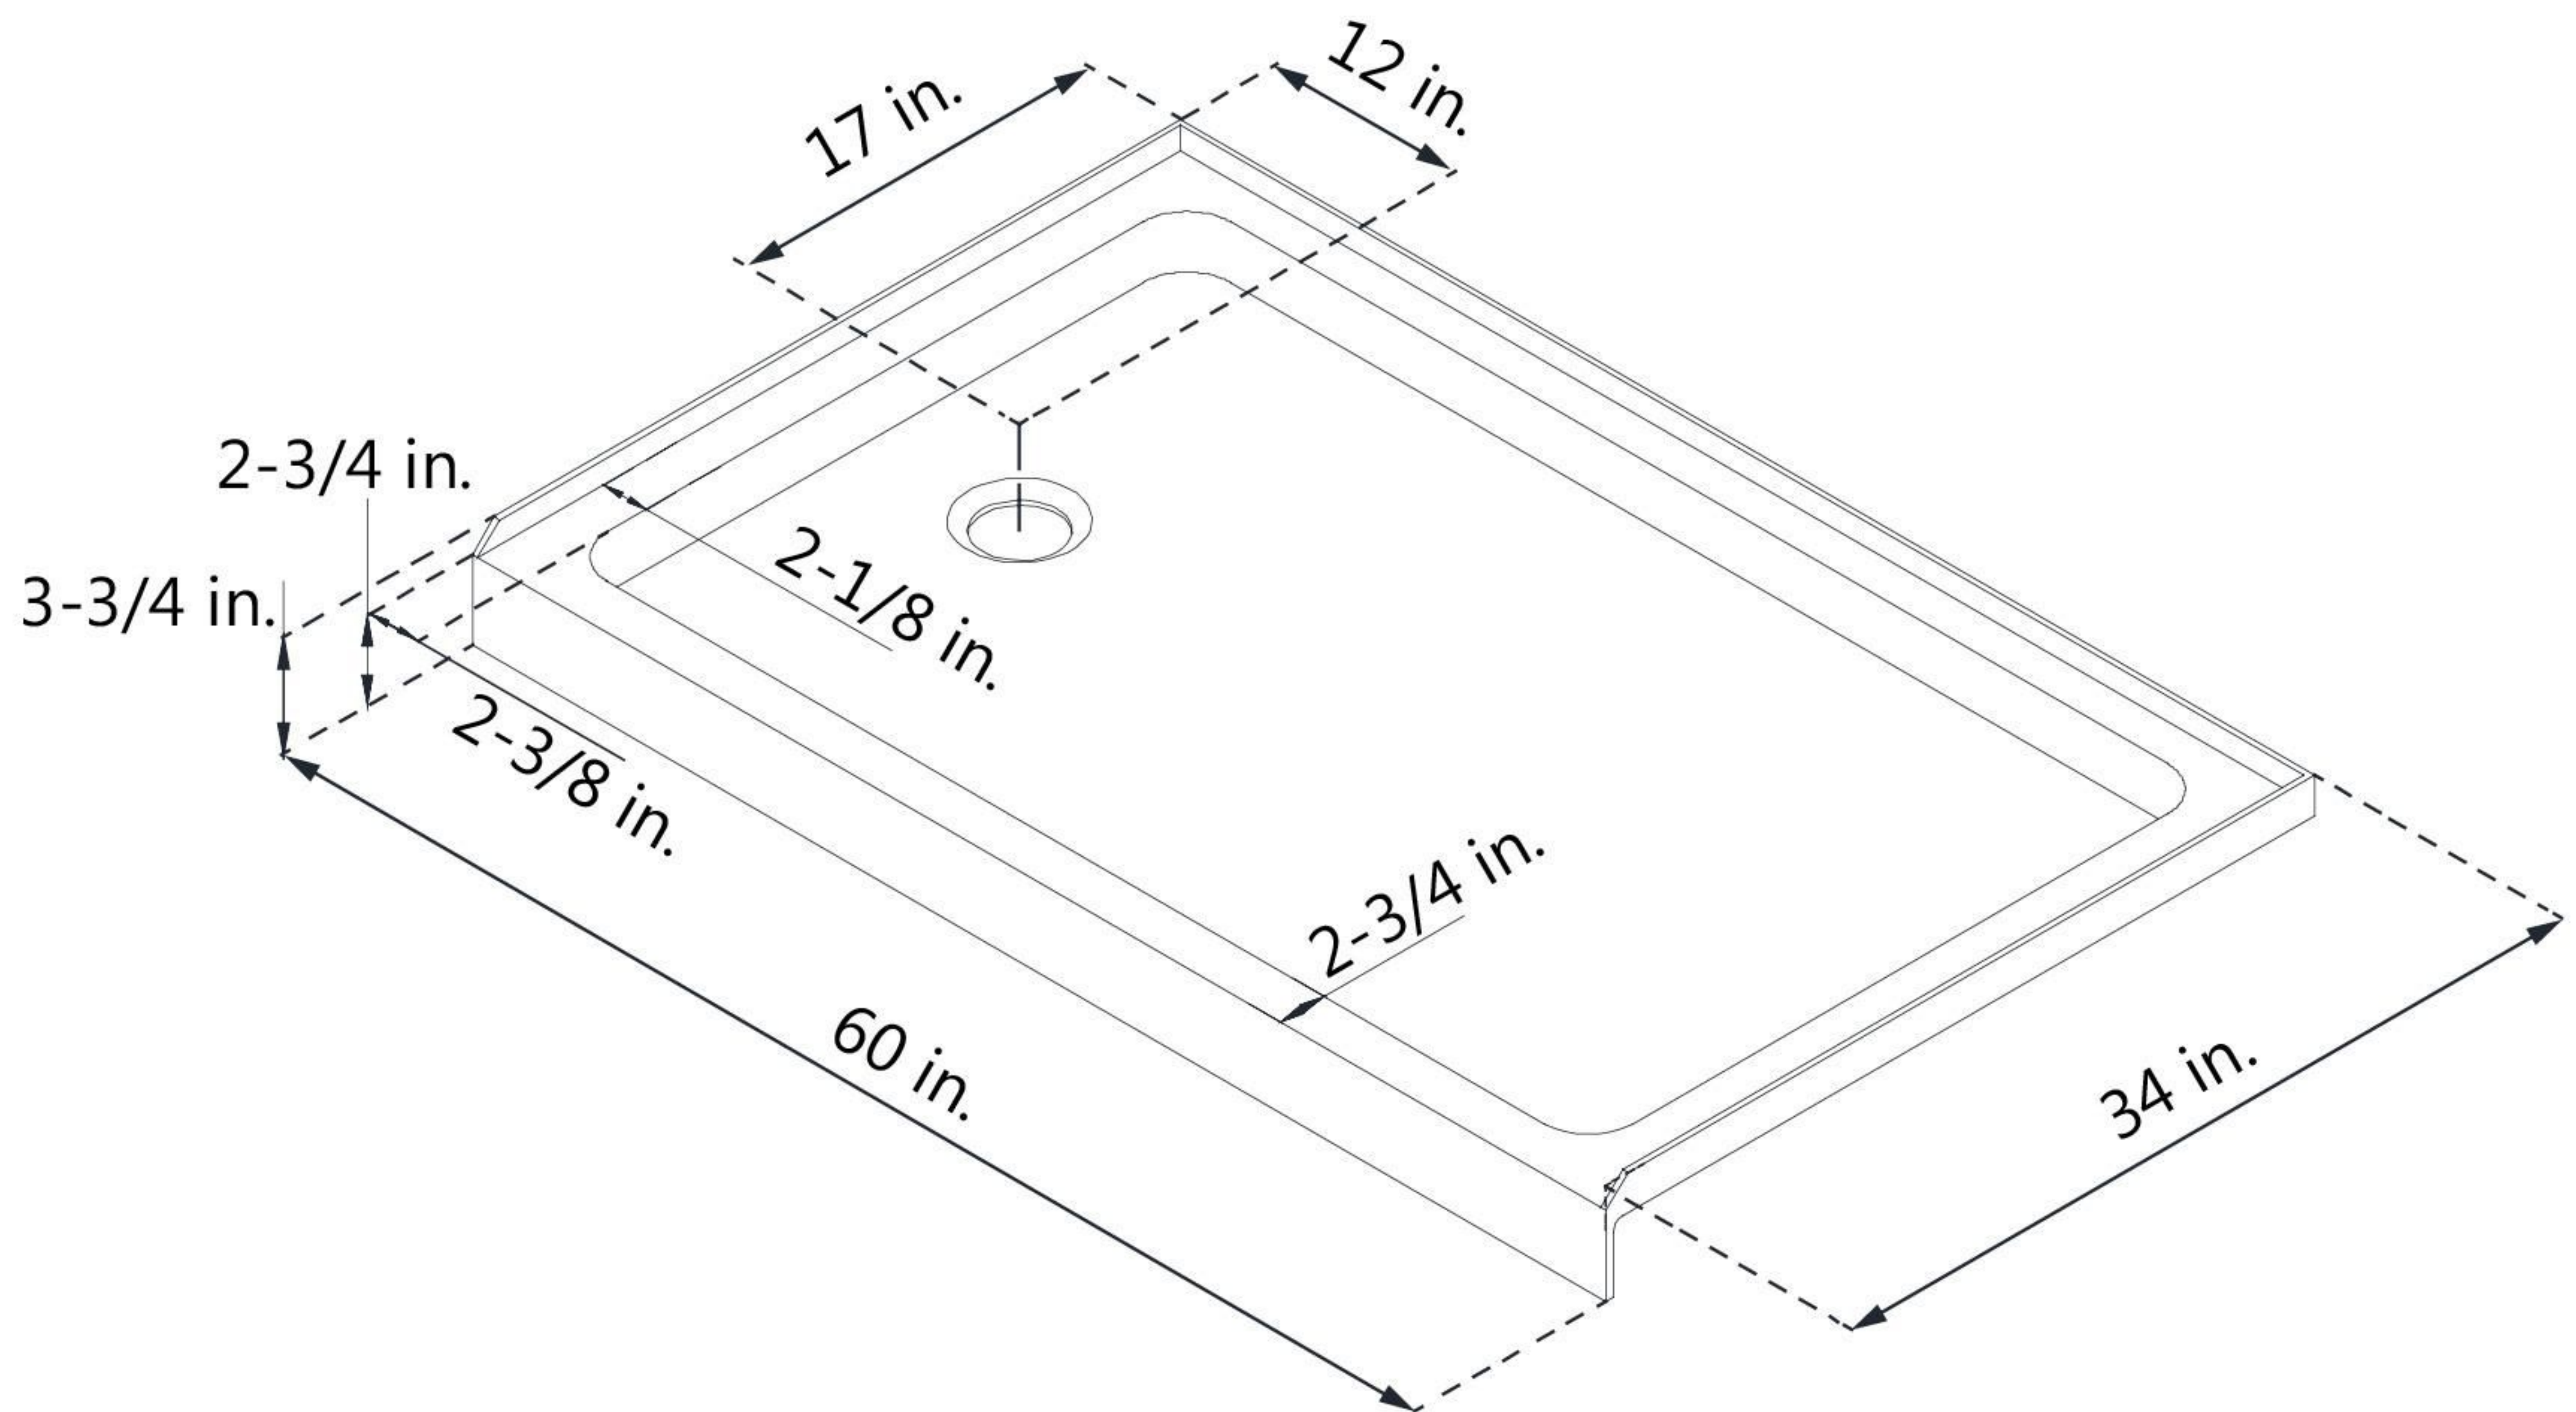

## DLT-1134601 SLIMLINE SHOWERBASE SINGLE THRESHOLD

**LEFT DRAIN**

### Drain Hole Specs

DreamLine reserves the right to update or modify the hardware or materials pictured without prior notice for the purpose of product improvement and customer satisfaction.