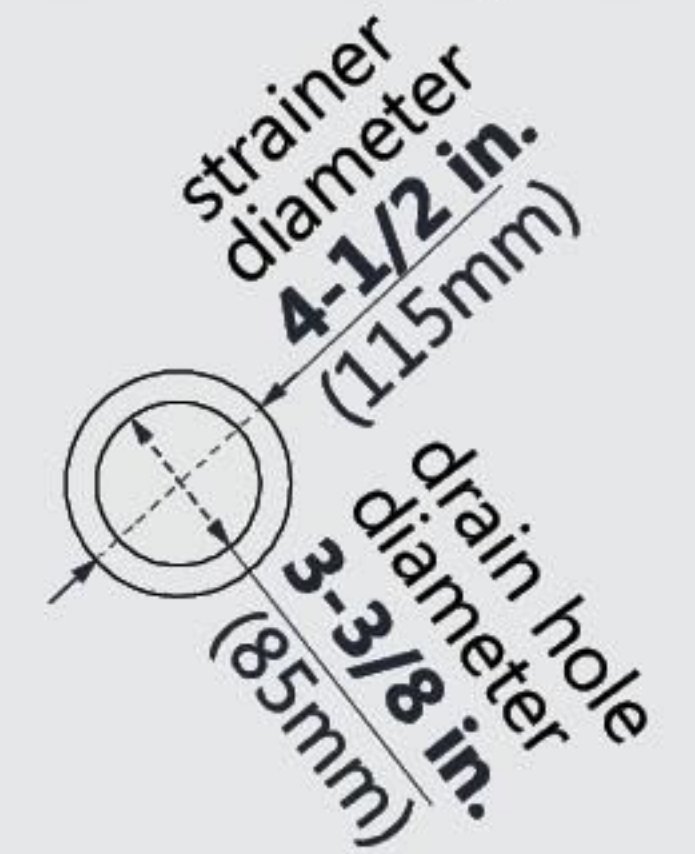

## DLT-1134601 SLIMLINE SHOWERBASE SINGLE THRESHOLD

**LEFT DRAIN**

### Drain Hole Specs

DreamLine reserves the right to update or modify the hardware or materials pictured without prior notice for the purpose of product improvement and customer satisfaction.