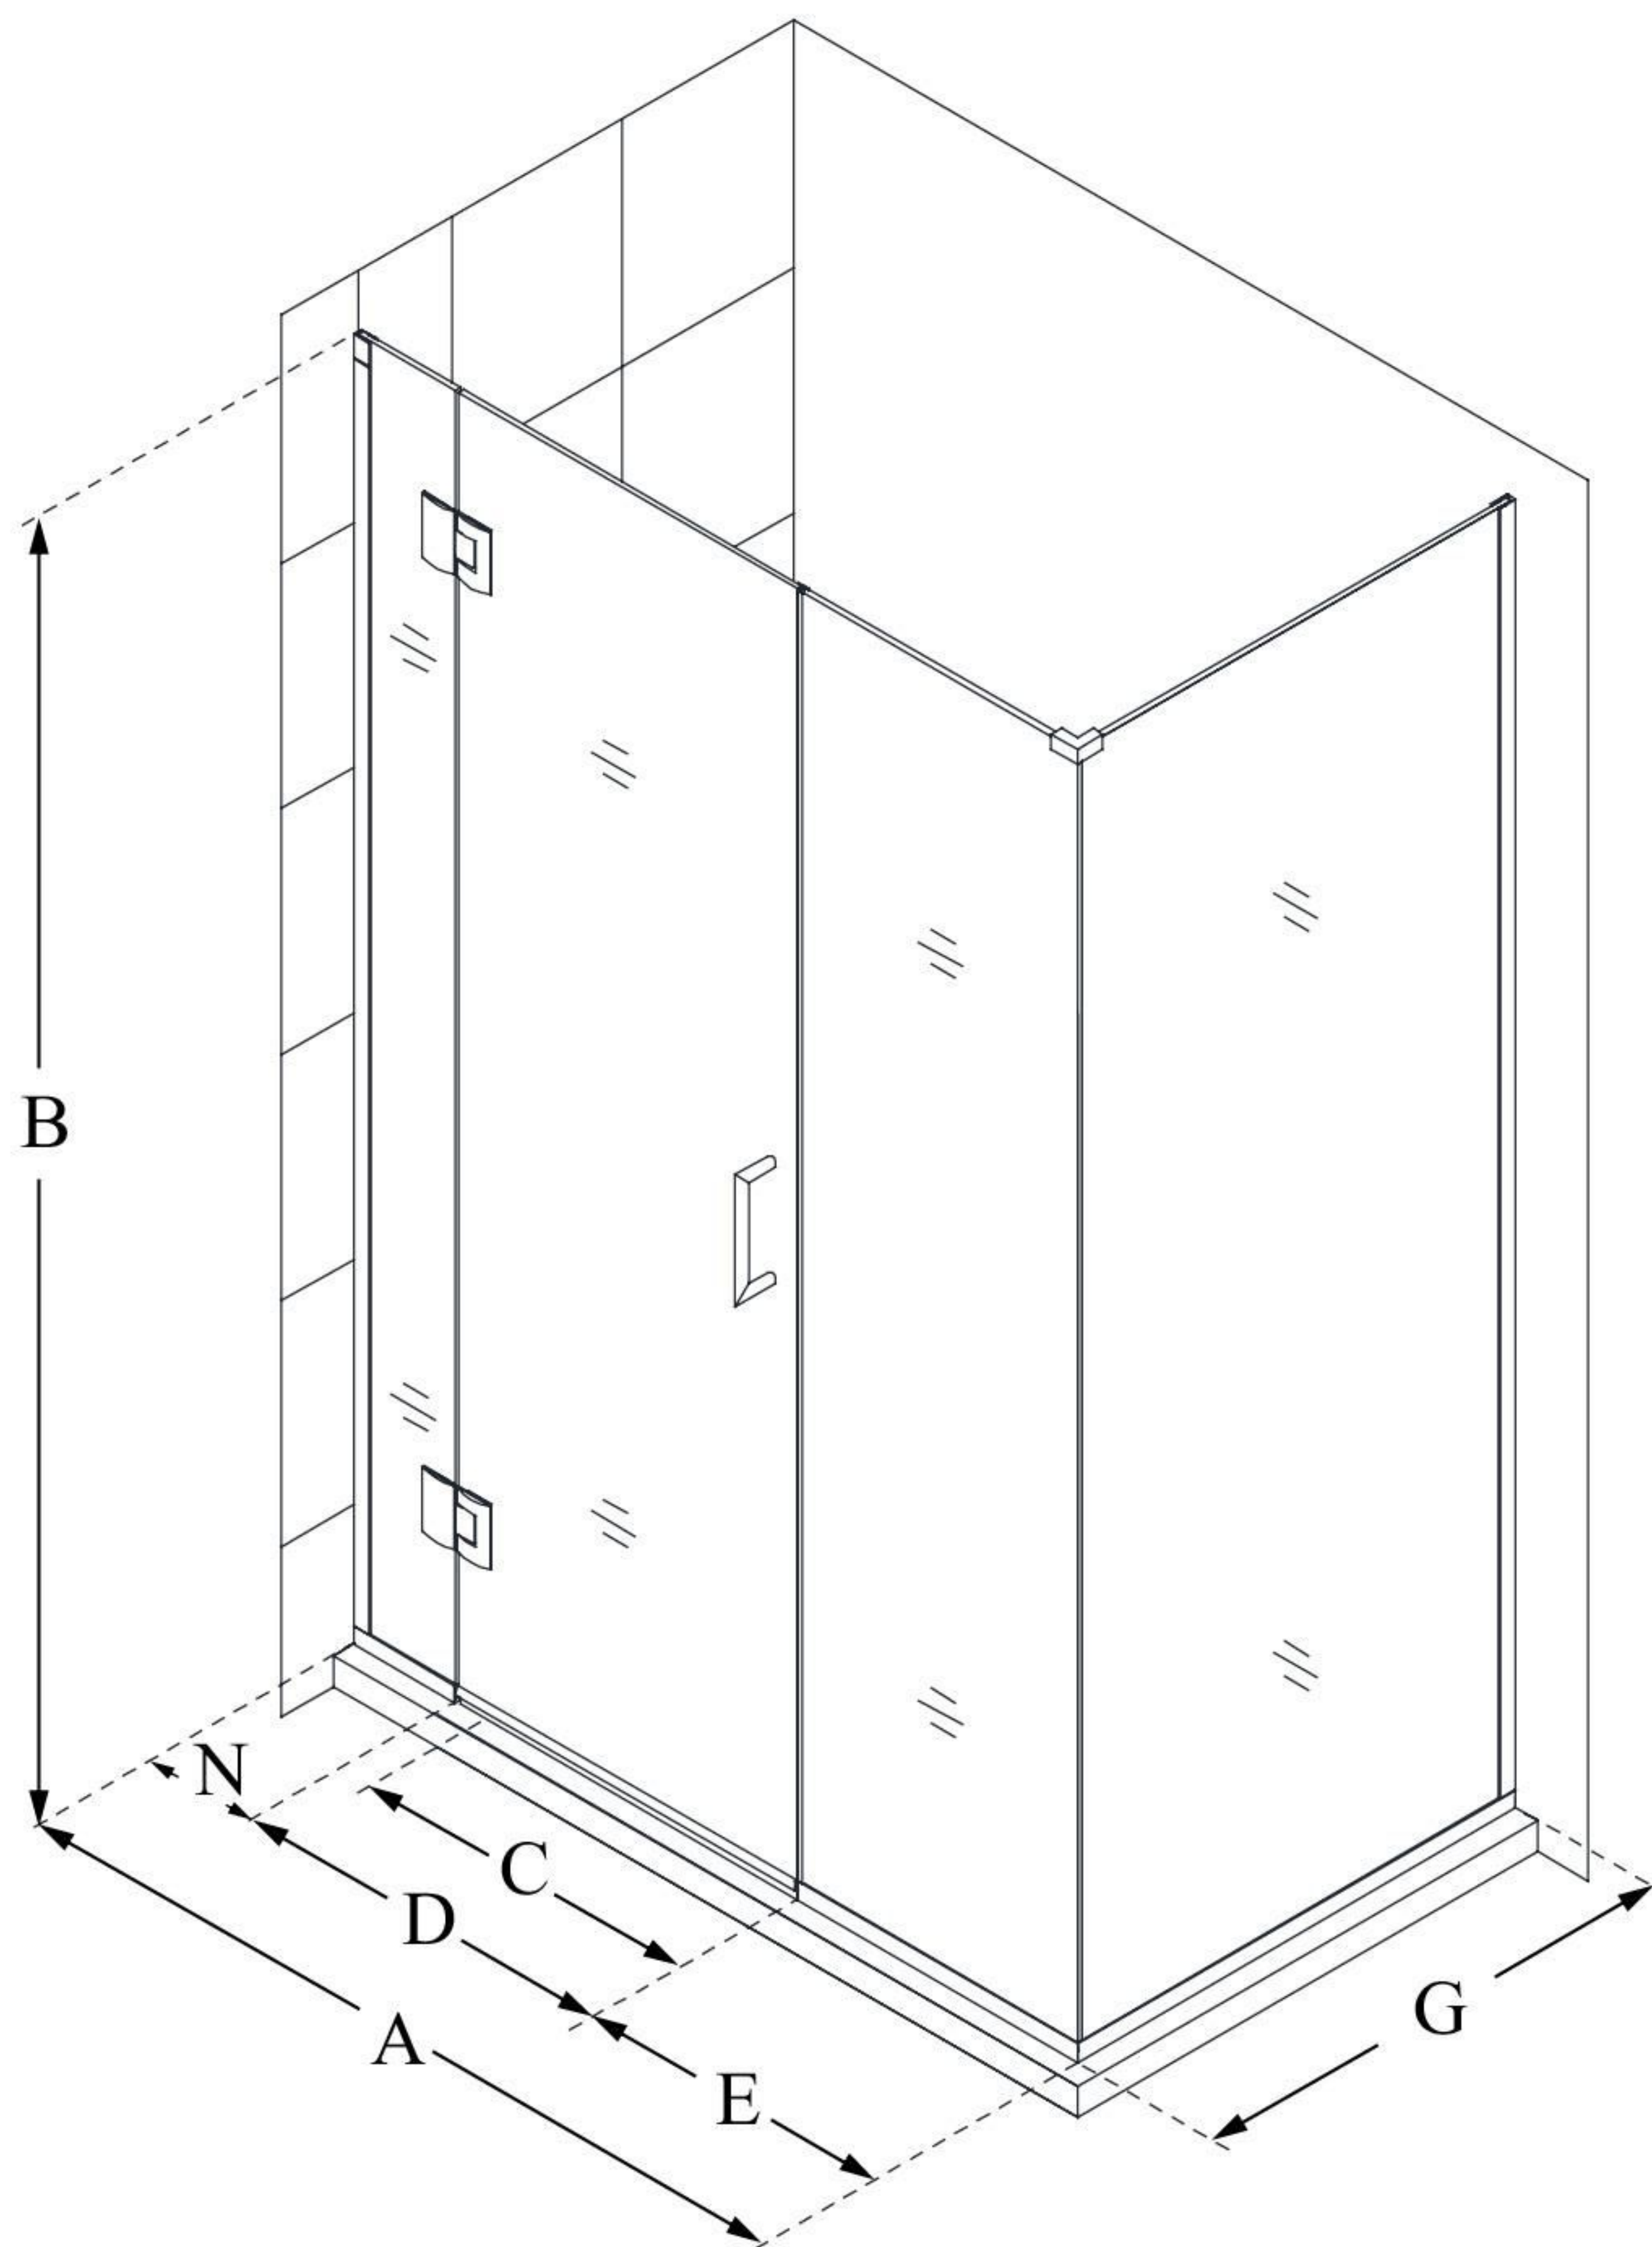

## UNIDOOR-X

DreamLine Unidoor-X 60" W x 34 3/8" D x 72" H Frameless Hinged Shower Enclosure, Clear Glass

**SWING DOOR**

### CONFIGURATION DIMENSIONS:

**A: 60"**

MODEL WIDTH

**B: 72"**

MODEL HEIGHT

**C: 23"**

ACCESS WIDTH

**D: 24"**

DOOR WIDTH

**E: 30"**

INLINE PANEL WIDTH

**G: 34 3/8"**

RETURN PANEL WIDTH

**N: 6"**

HINGE PANEL WIDTH

DreamLine reserves the right to update or modify the hardware or materials pictured without prior notice for the purpose of product improvement and customer satisfaction.