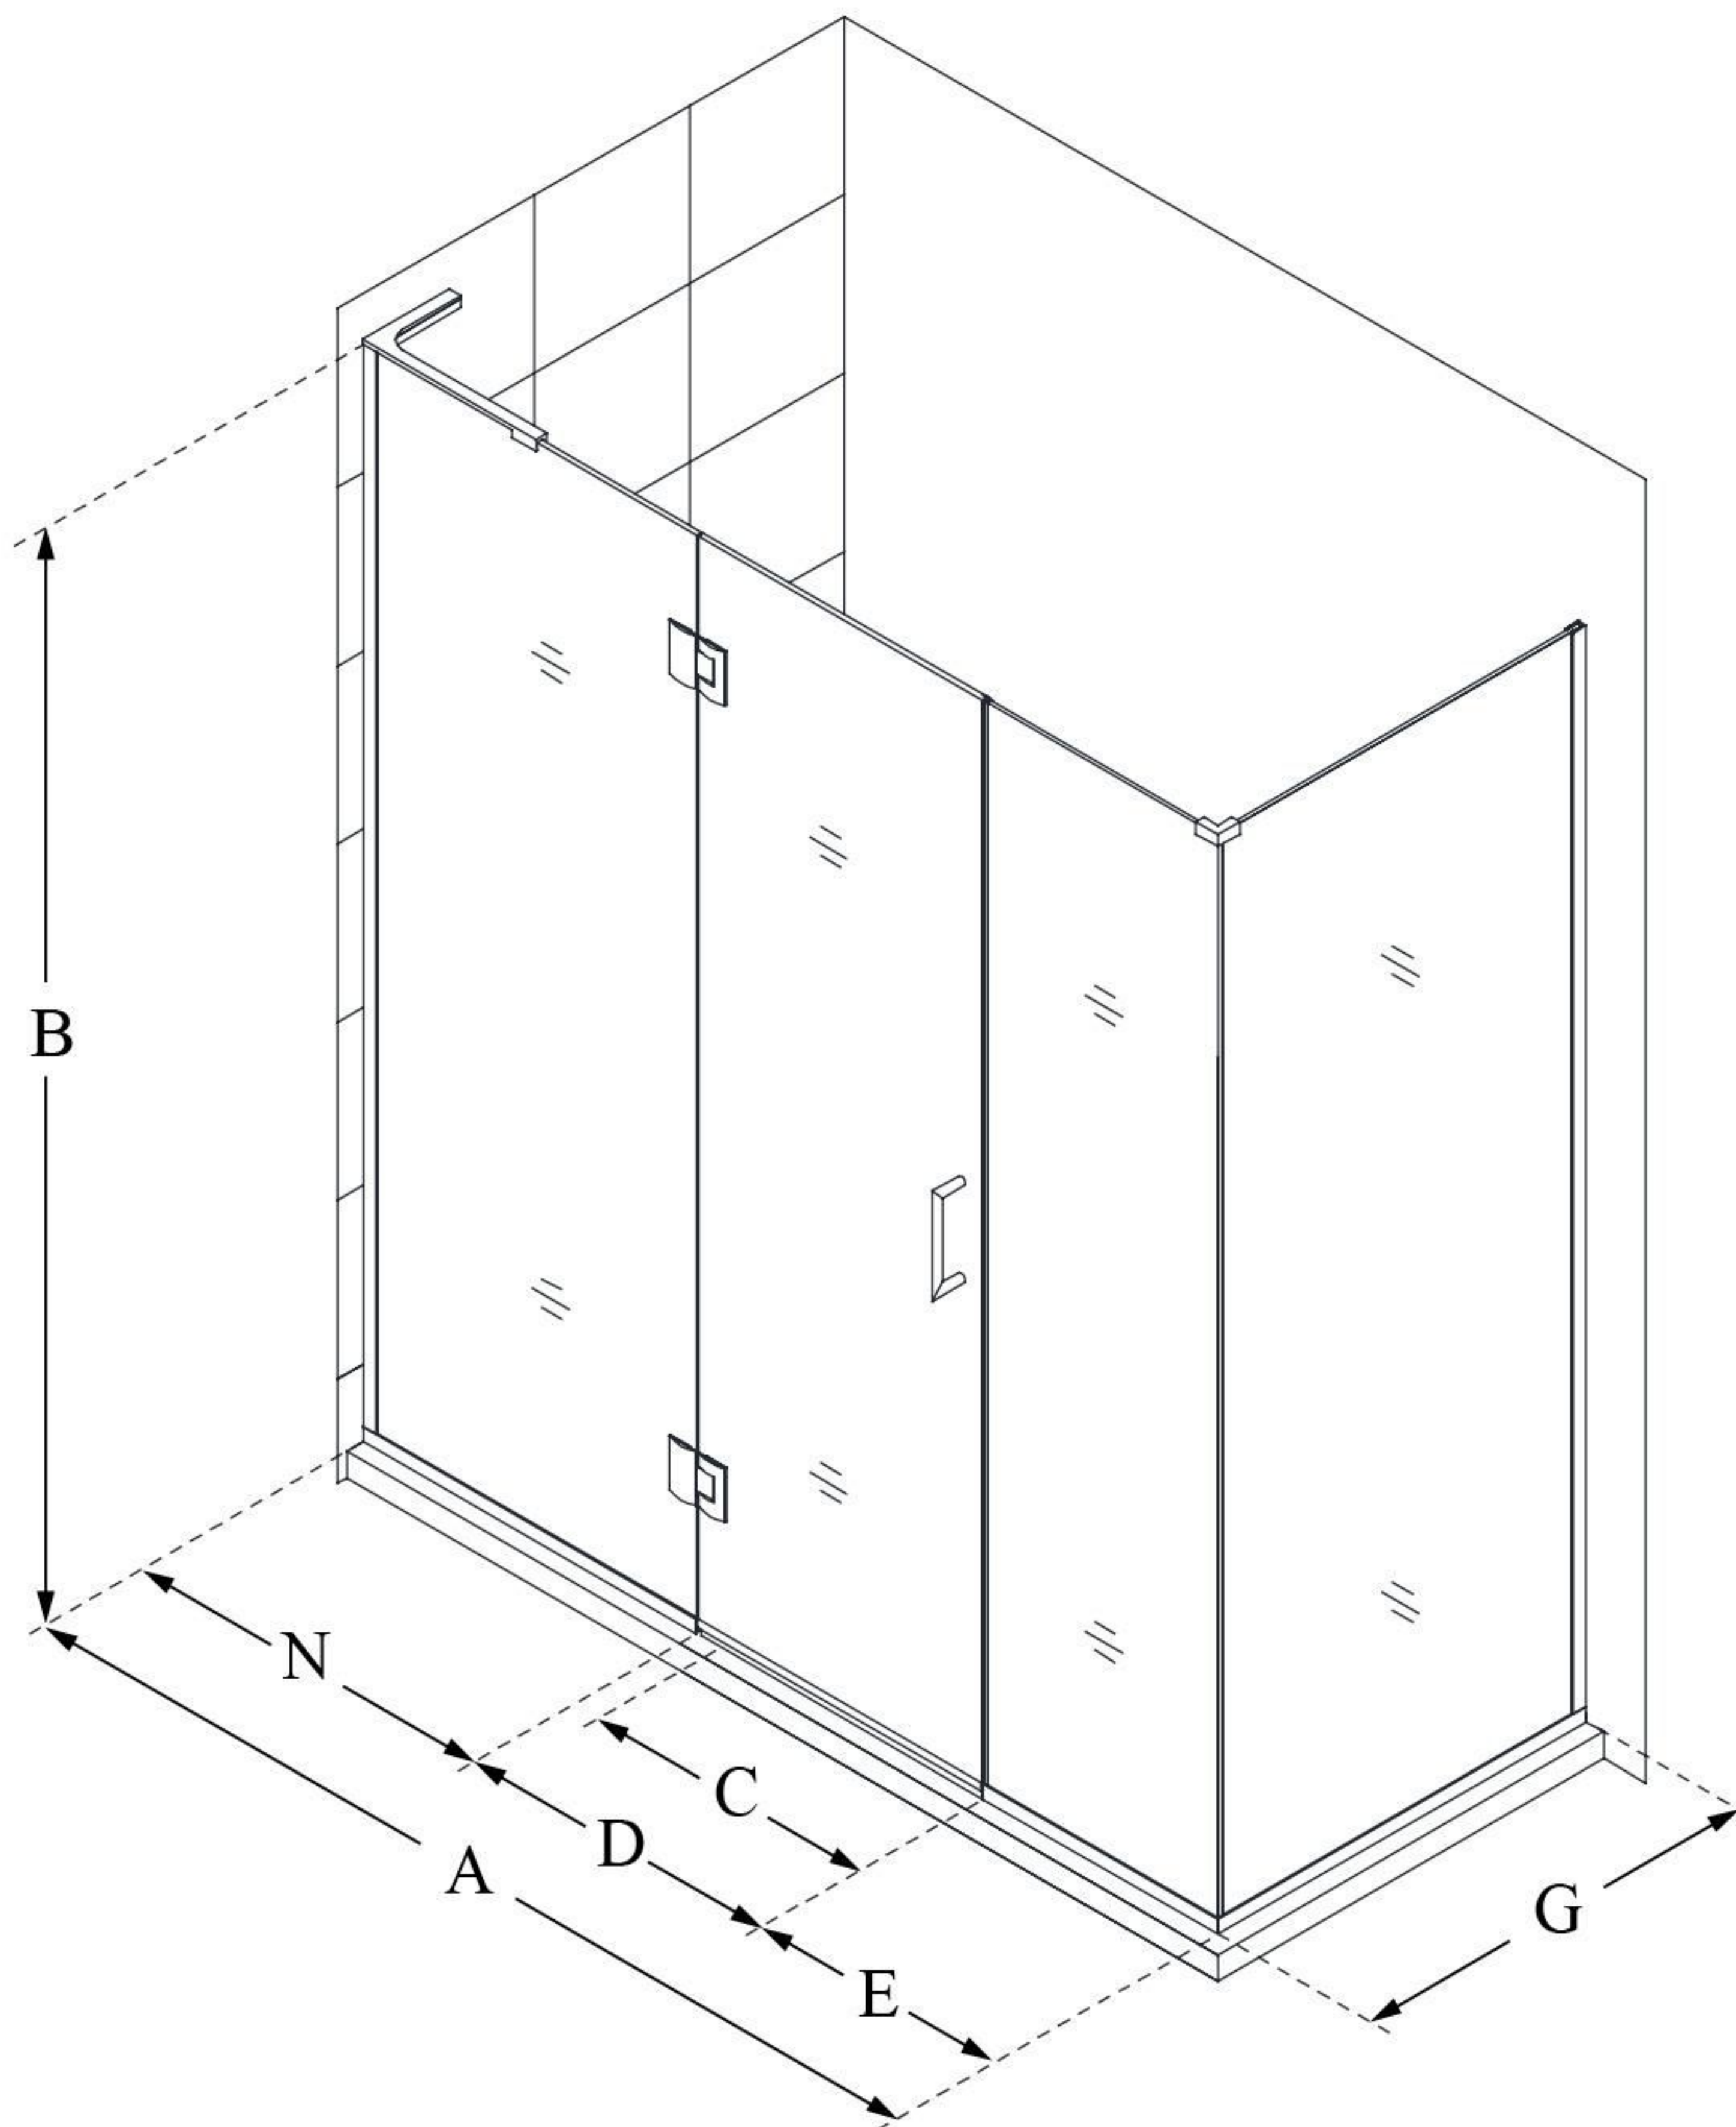

E32614530

UNIDOOR-X

DreamLine Unidoor-X 64 1/2" W
x 30 3/8" D x 72" H Frameless
Hinged Shower Enclosure, Clear
Glass

SWING DOOR

CONFIGURATION DIMENSIONS:

A: 64 1/2"

MODEL WIDTH

B: 72"

MODEL HEIGHT

C: 25"

ACCESS WIDTH

D: 26"

DOOR WIDTH

E: 14 1/2"

INLINE PANEL WIDTH

G: 30 3/8"

RETURN PANEL WIDTH

N: 24"

HINGE PANEL WIDTH

DreamLine reserves the right to update or modify the hardware or materials pictured without prior notice for the purpose of product improvement and customer satisfaction.