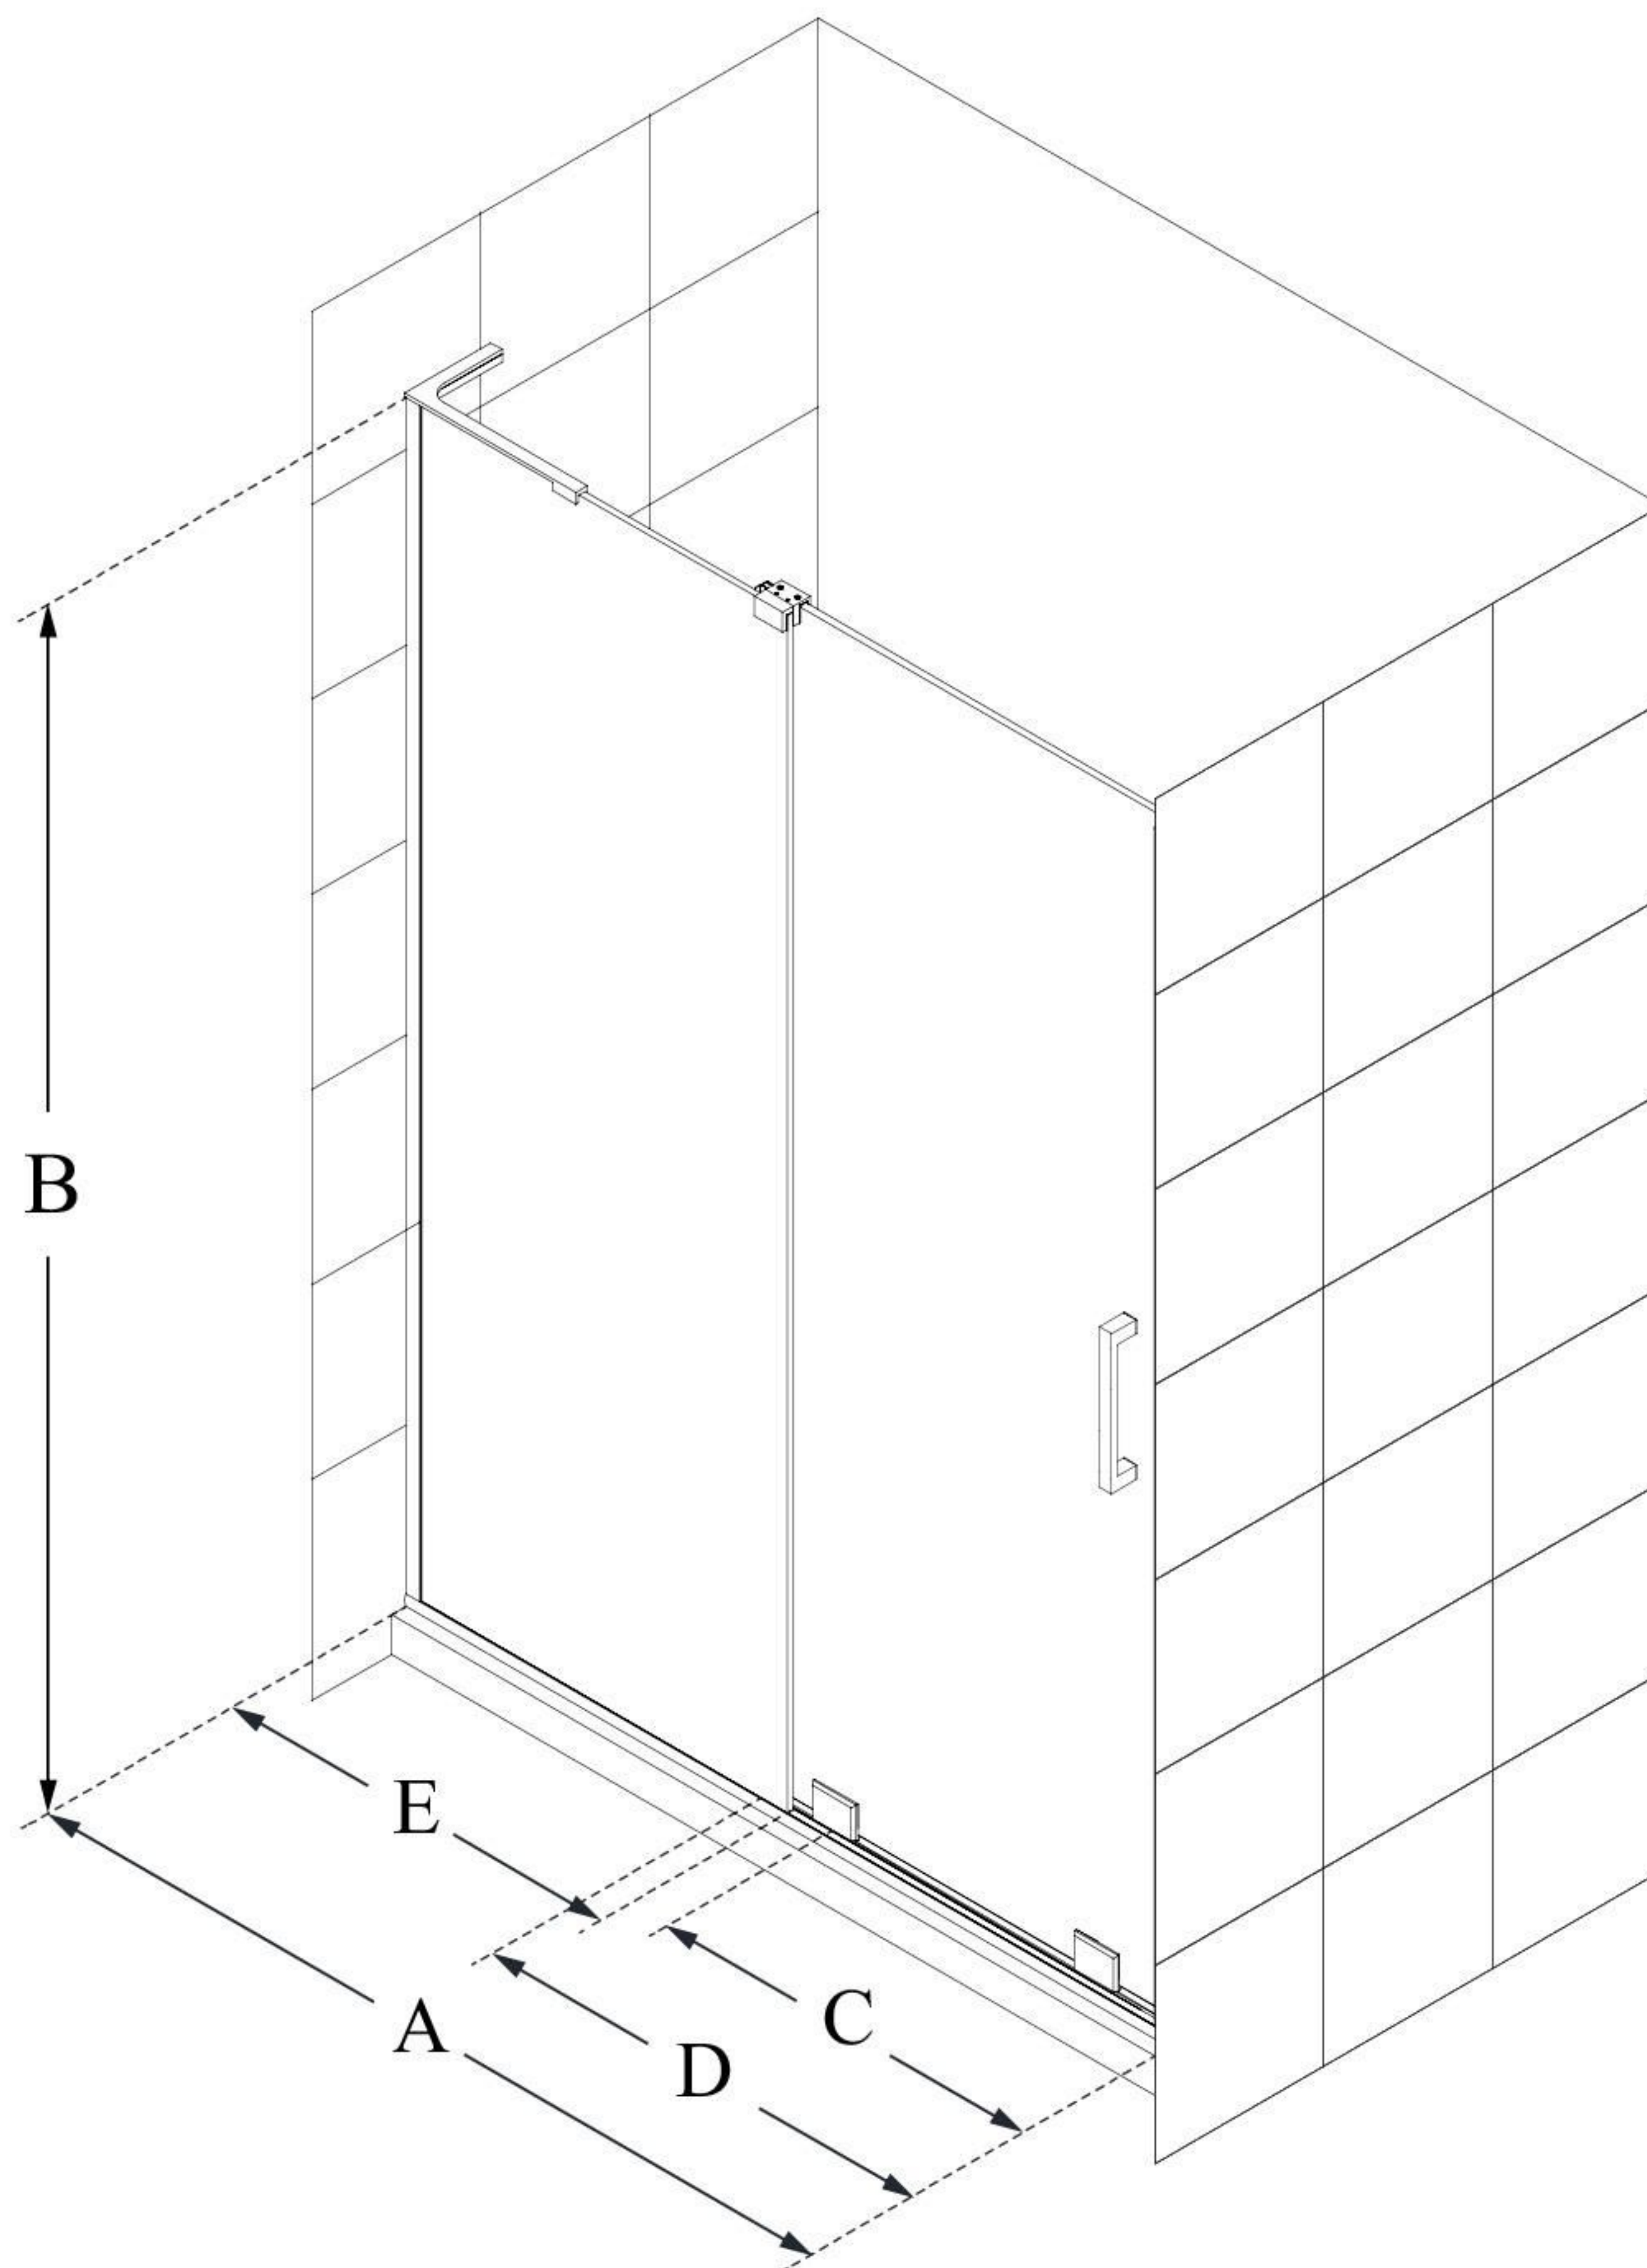

SHDR-1954724

MIRAGE-Z

DreamLine Mirage-Z 50-54" W x
72" H Frameless Sliding Shower
Door

SLIDING DOOR

CONFIGURATION DIMENSIONS:

A: 50 - 54"

MODEL WIDTH

B: 72"

MODEL HEIGHT

C: 18 - 22"

ACCESS WIDTH

D: 29 5/16"

DOOR WIDTH

E: 26 5/8"

INLINE PANEL WIDTH

DreamLine reserves the right to update or modify the hardware or materials pictured without prior notice for the purpose of product improvement and customer satisfaction.