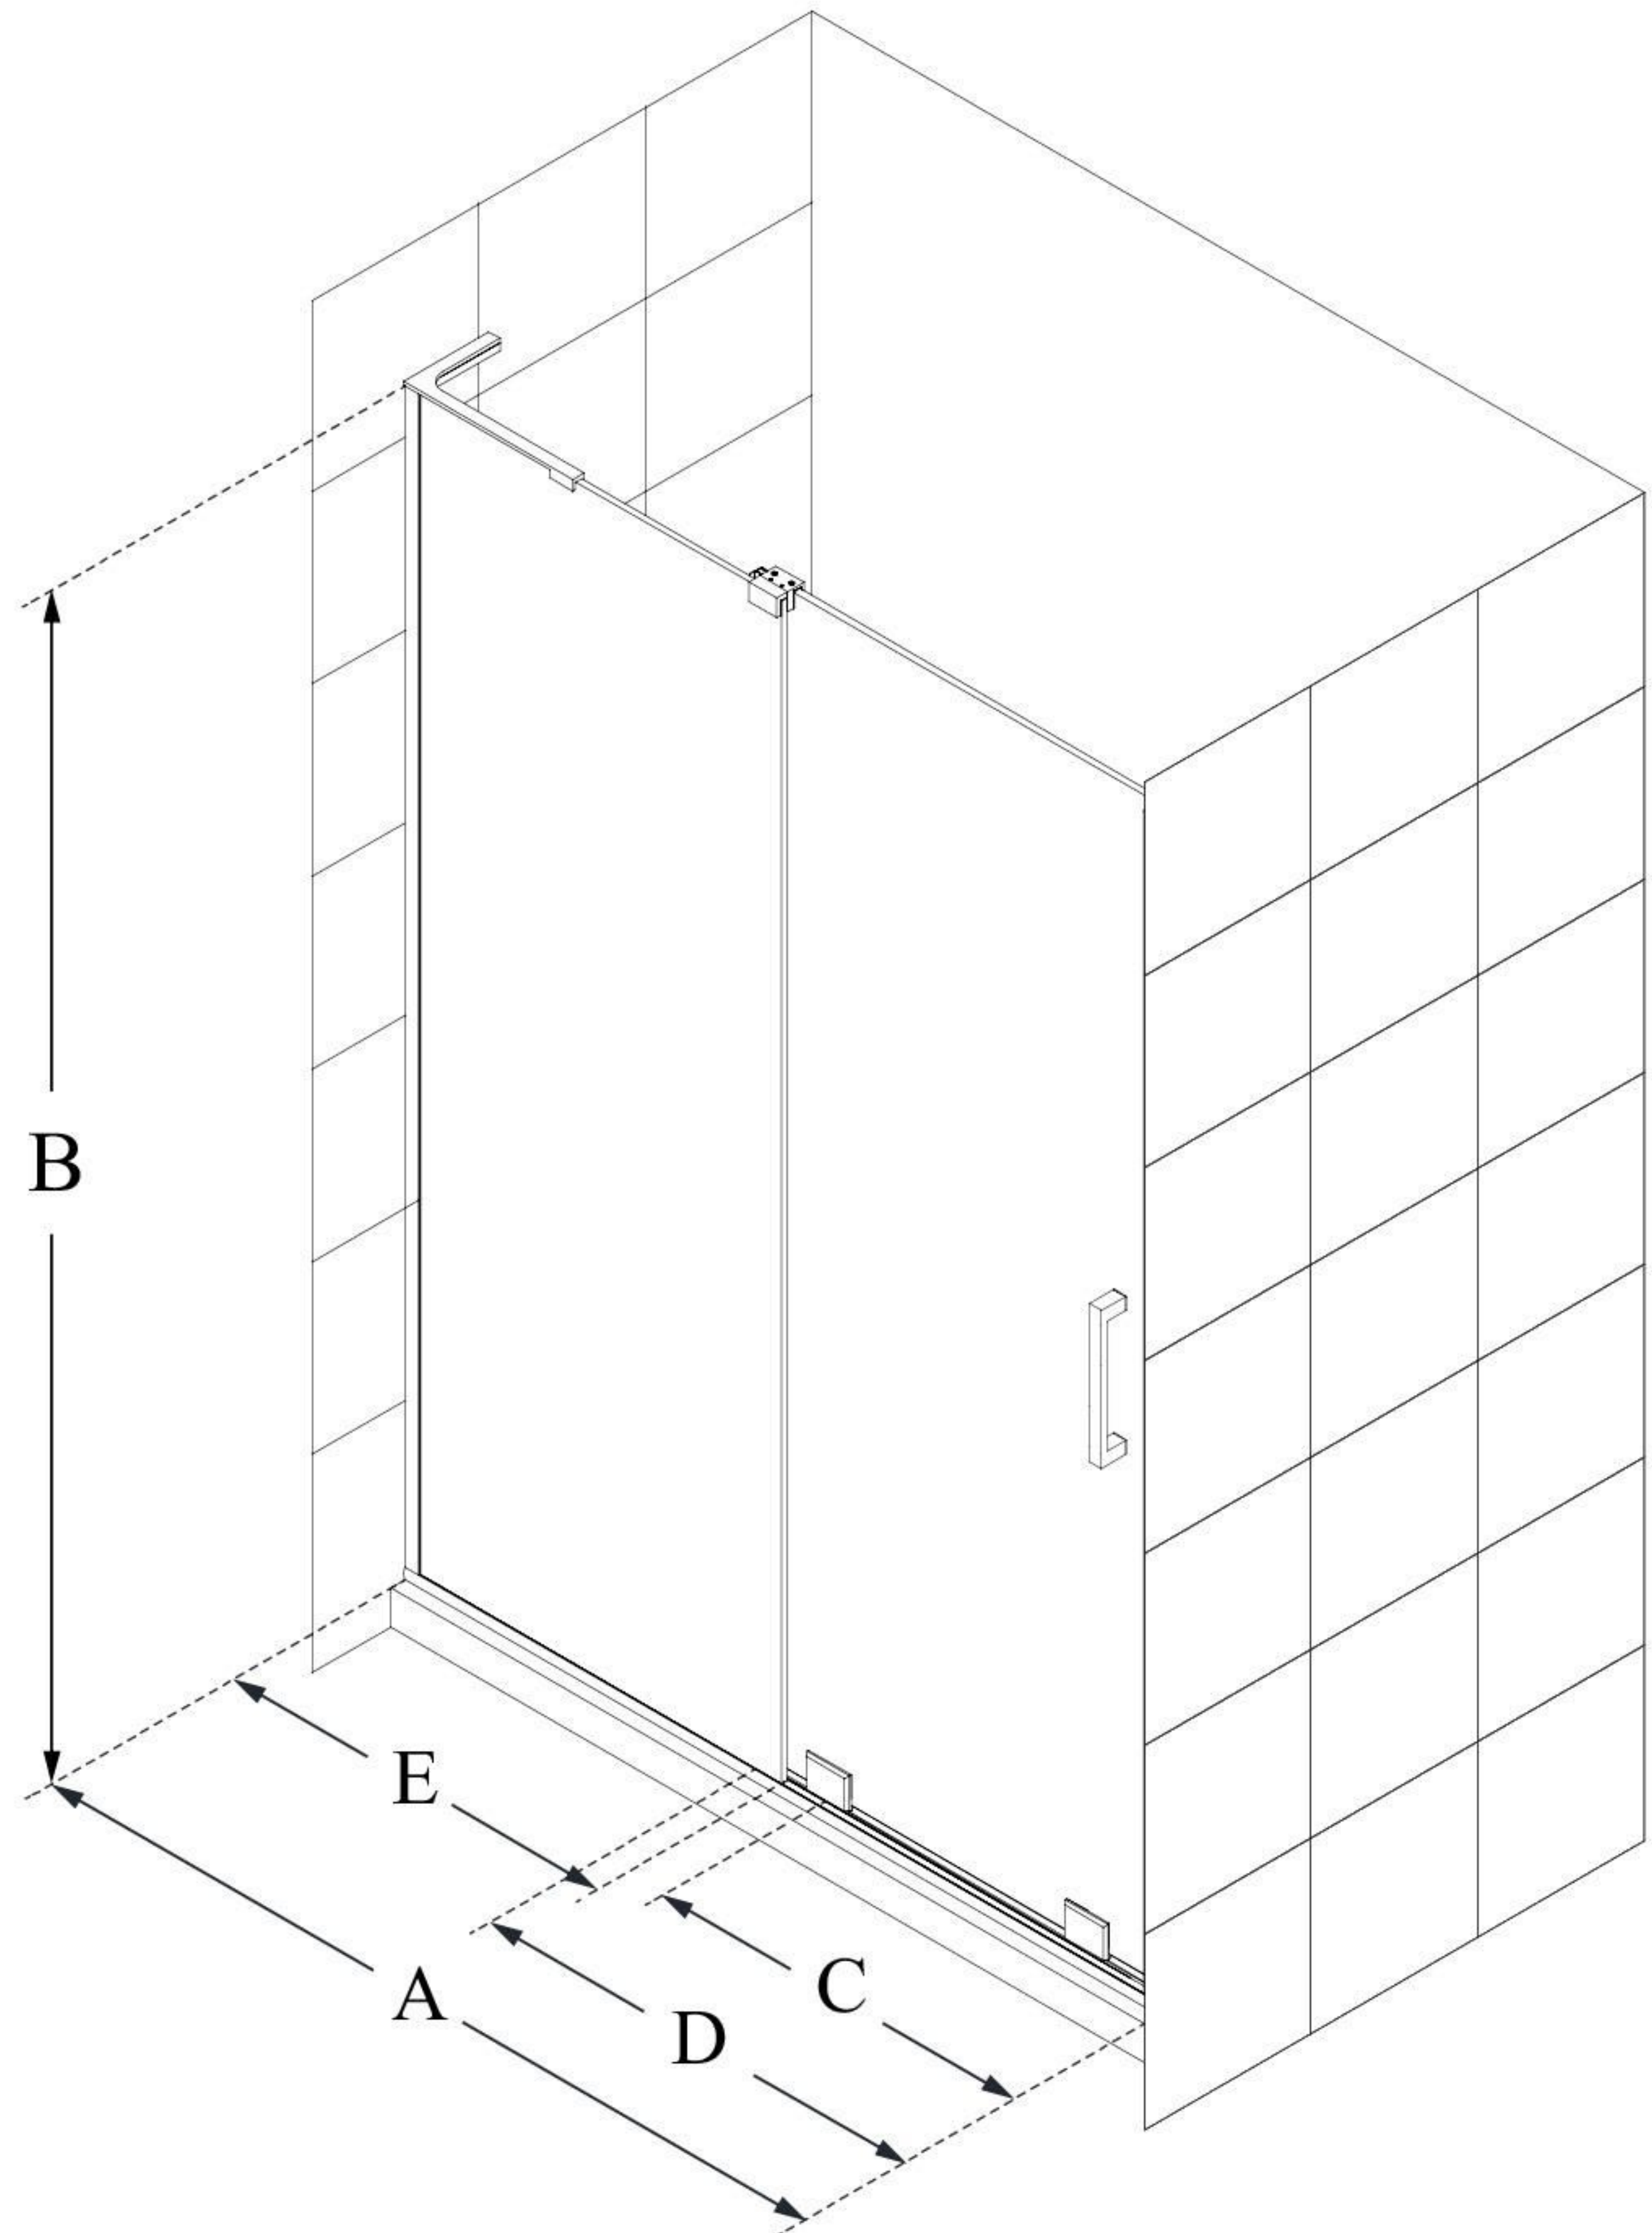

## MIRAGE-Z

DreamLine Mirage-Z 56-60" W x  
72" H Frameless Sliding Shower  
Door

**SLIDING DOOR**

### CONFIGURATION DIMENSIONS:

**A: 56 - 60"**

MODEL WIDTH

**B: 72"**

MODEL HEIGHT

**C: 21 - 25"**

ACCESS WIDTH

**D: 32 5/16"**

DOOR WIDTH

**E: 29 1/2"**

INLINE PANEL WIDTH

DreamLine reserves the right to update or modify the hardware or materials pictured without prior notice for the purpose of product improvement and customer satisfaction.