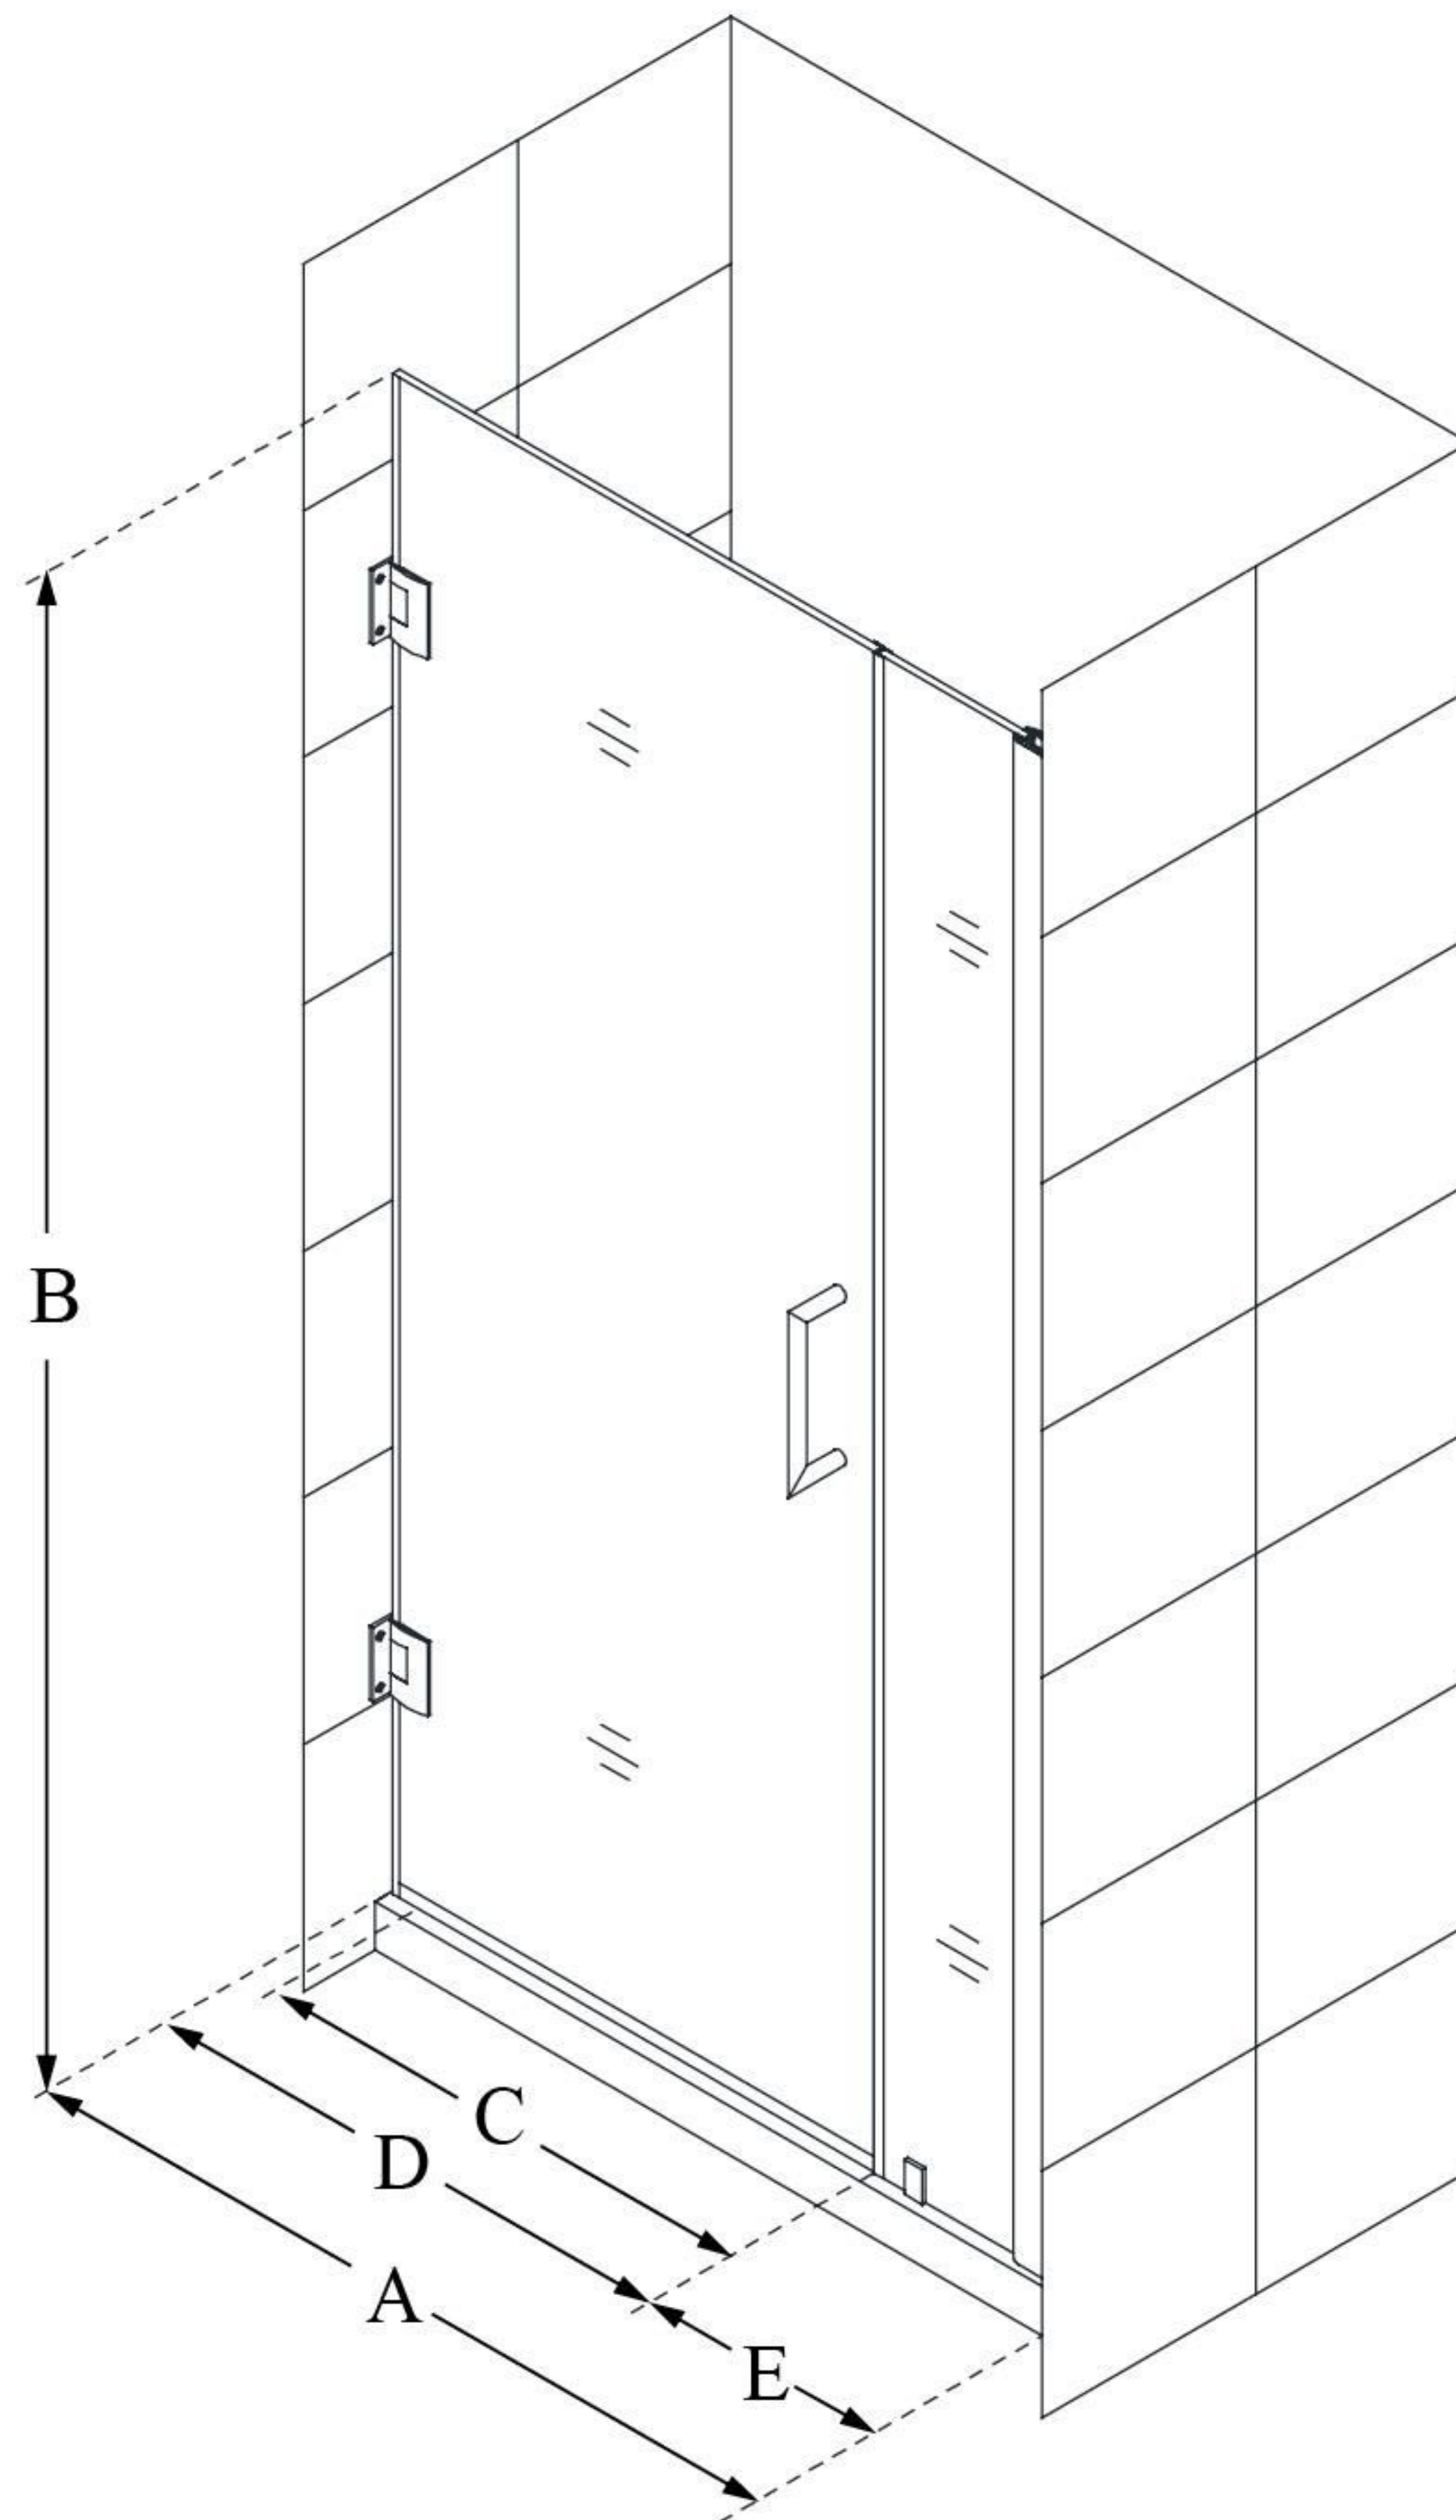

SHDR-20307210

UNIDOOR

DreamLine Unidoor 30-31" W x 72"
H Frameless Hinged Shower Door,
Clear Glass

SWING DOOR

CONFIGURATION DIMENSIONS:

A: 30 - 31"

MODEL WIDTH

B: 72"

MODEL HEIGHT

C: 23"

ACCESS WIDTH

D: 24"

DOOR WIDTH

E: 6"

INLINE PANEL WIDTH

DreamLine reserves the right to update or modify the hardware or materials pictured without prior notice for the purpose of product improvement and customer satisfaction.