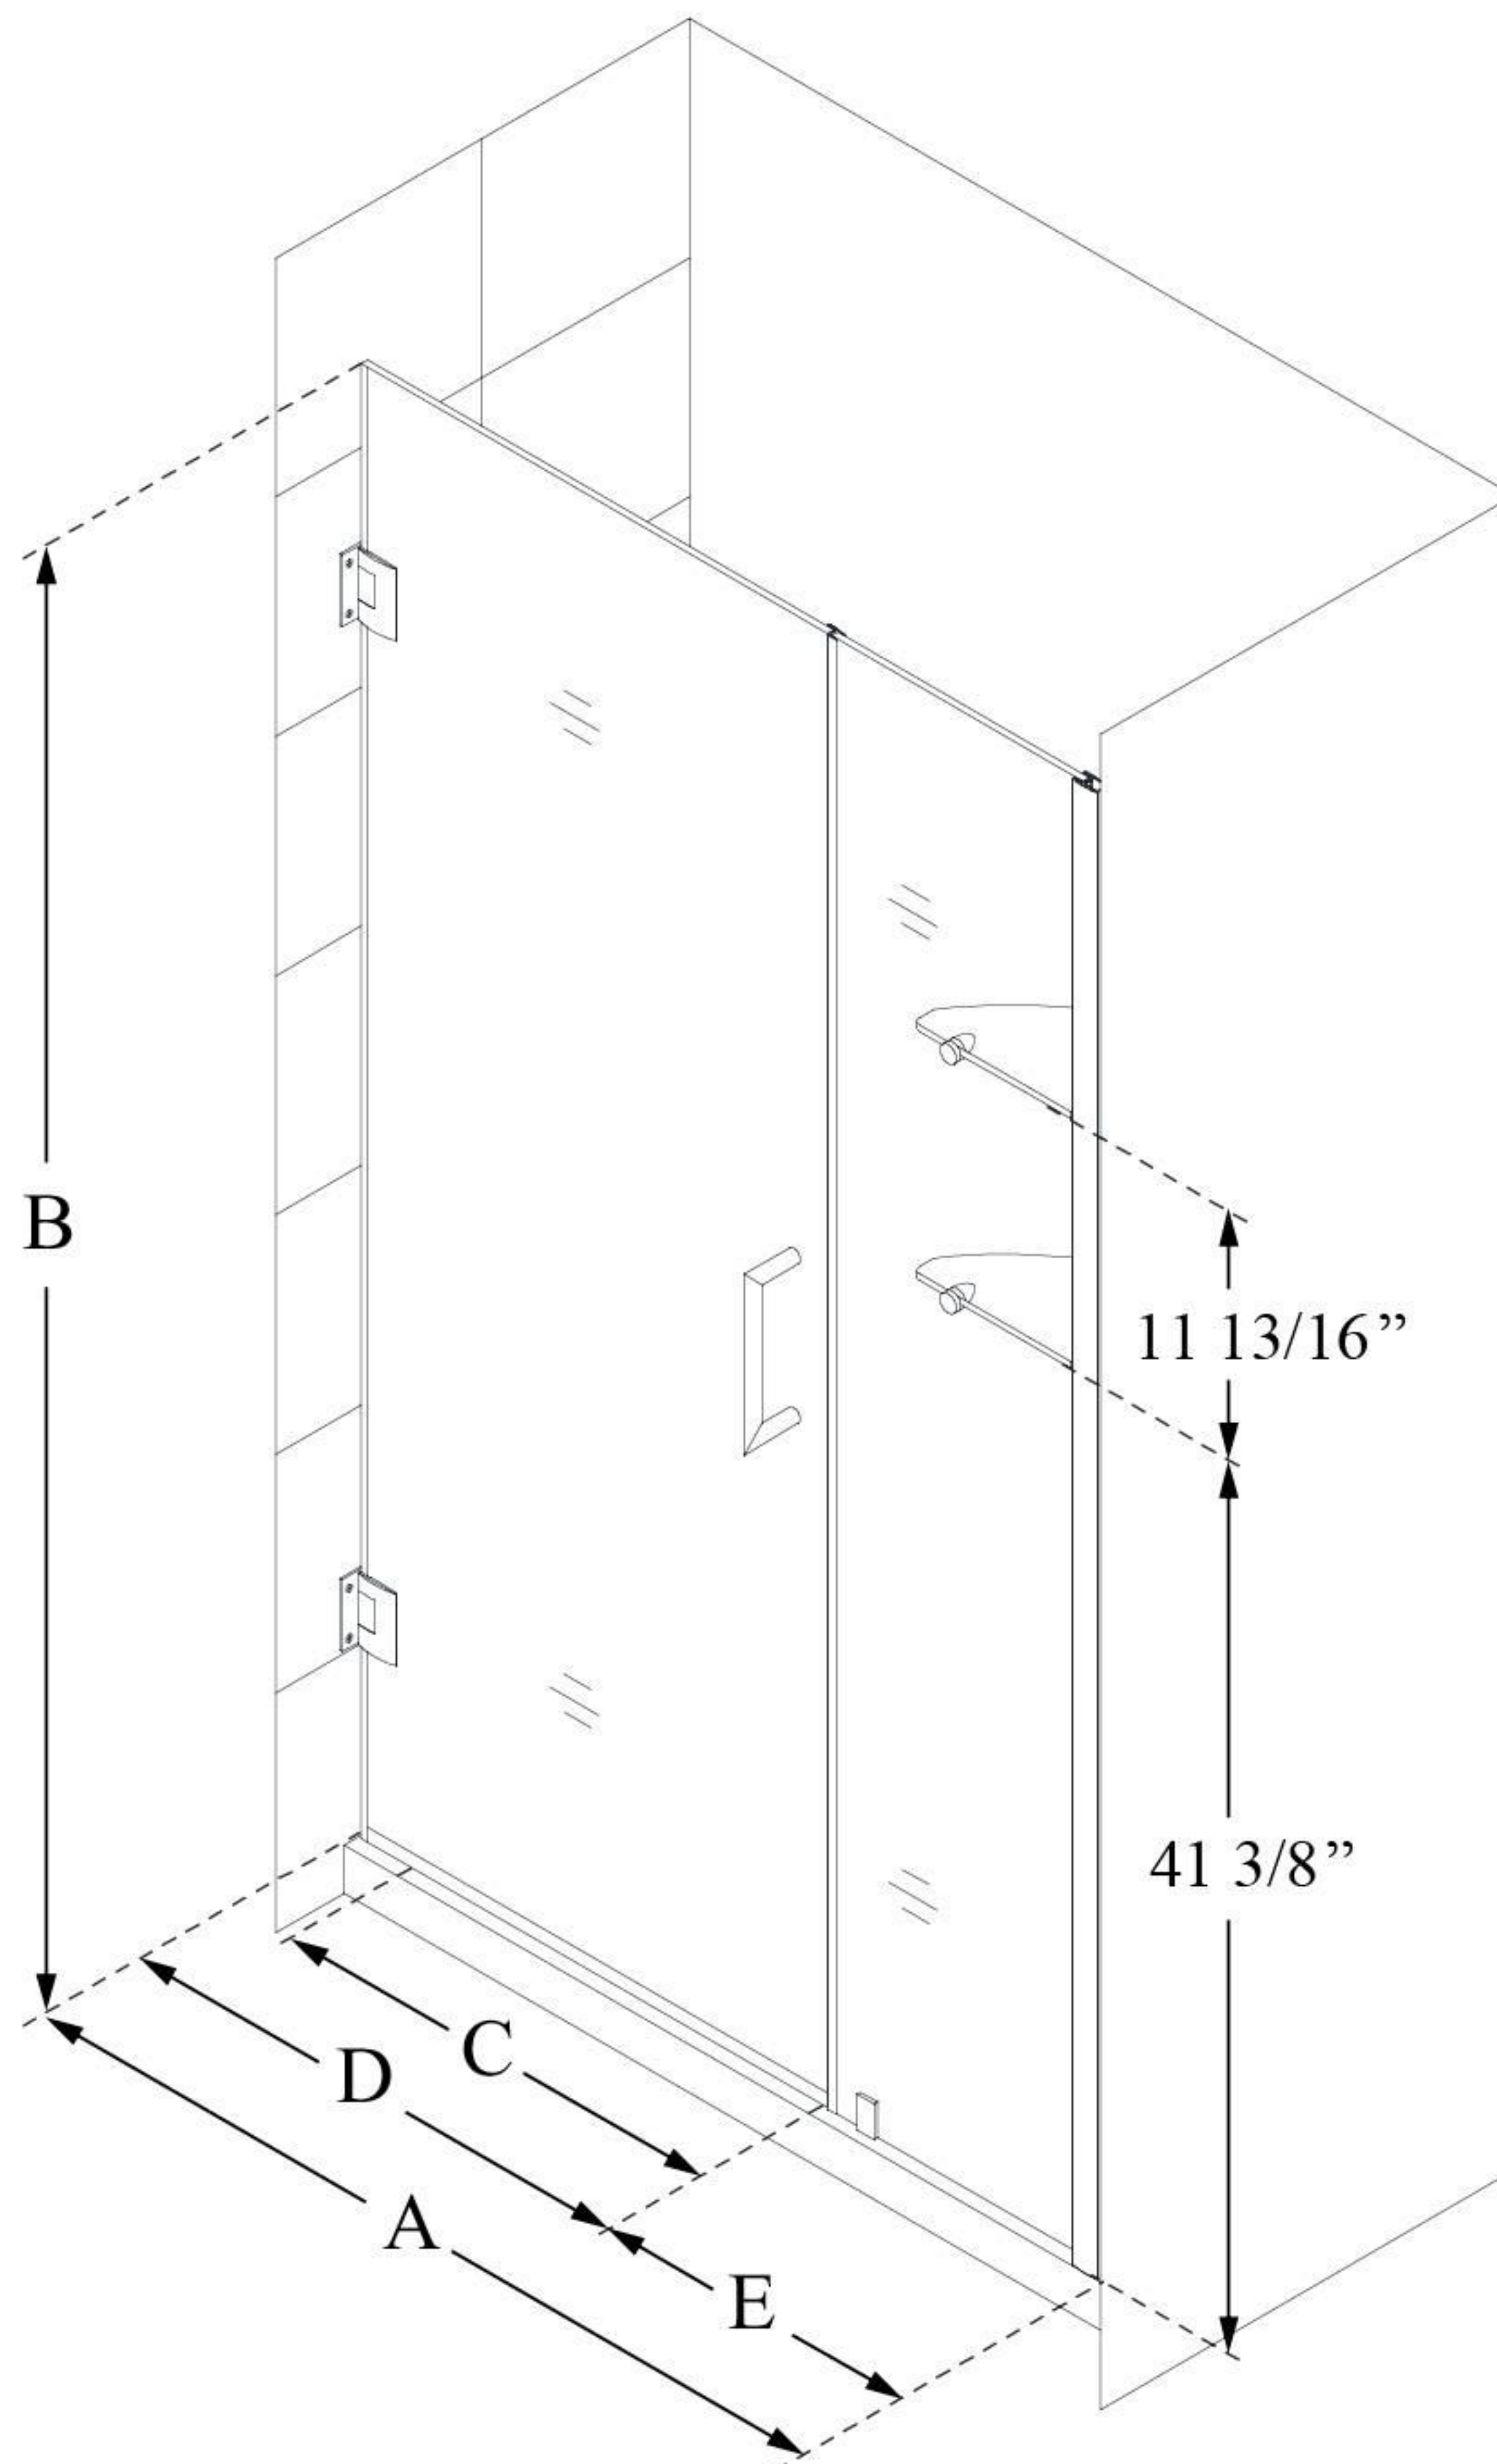

SHDR-20367210CS

UNIDOOR

DreamLine Unidoor 36-37" W x 72"
H Frameless Hinged Shower Door
with Shelves, Clear Glass

SWING DOOR

CONFIGURATION DIMENSIONS:

A: 36 - 37"

MODEL WIDTH

B: 72"

MODEL HEIGHT

C: 23"

ACCESS WIDTH

D: 24"

DOOR WIDTH

E: 12"

INLINE PANEL WIDTH

DreamLine reserves the right to update or modify the hardware or materials pictured without prior notice for the purpose of product improvement and customer satisfaction.