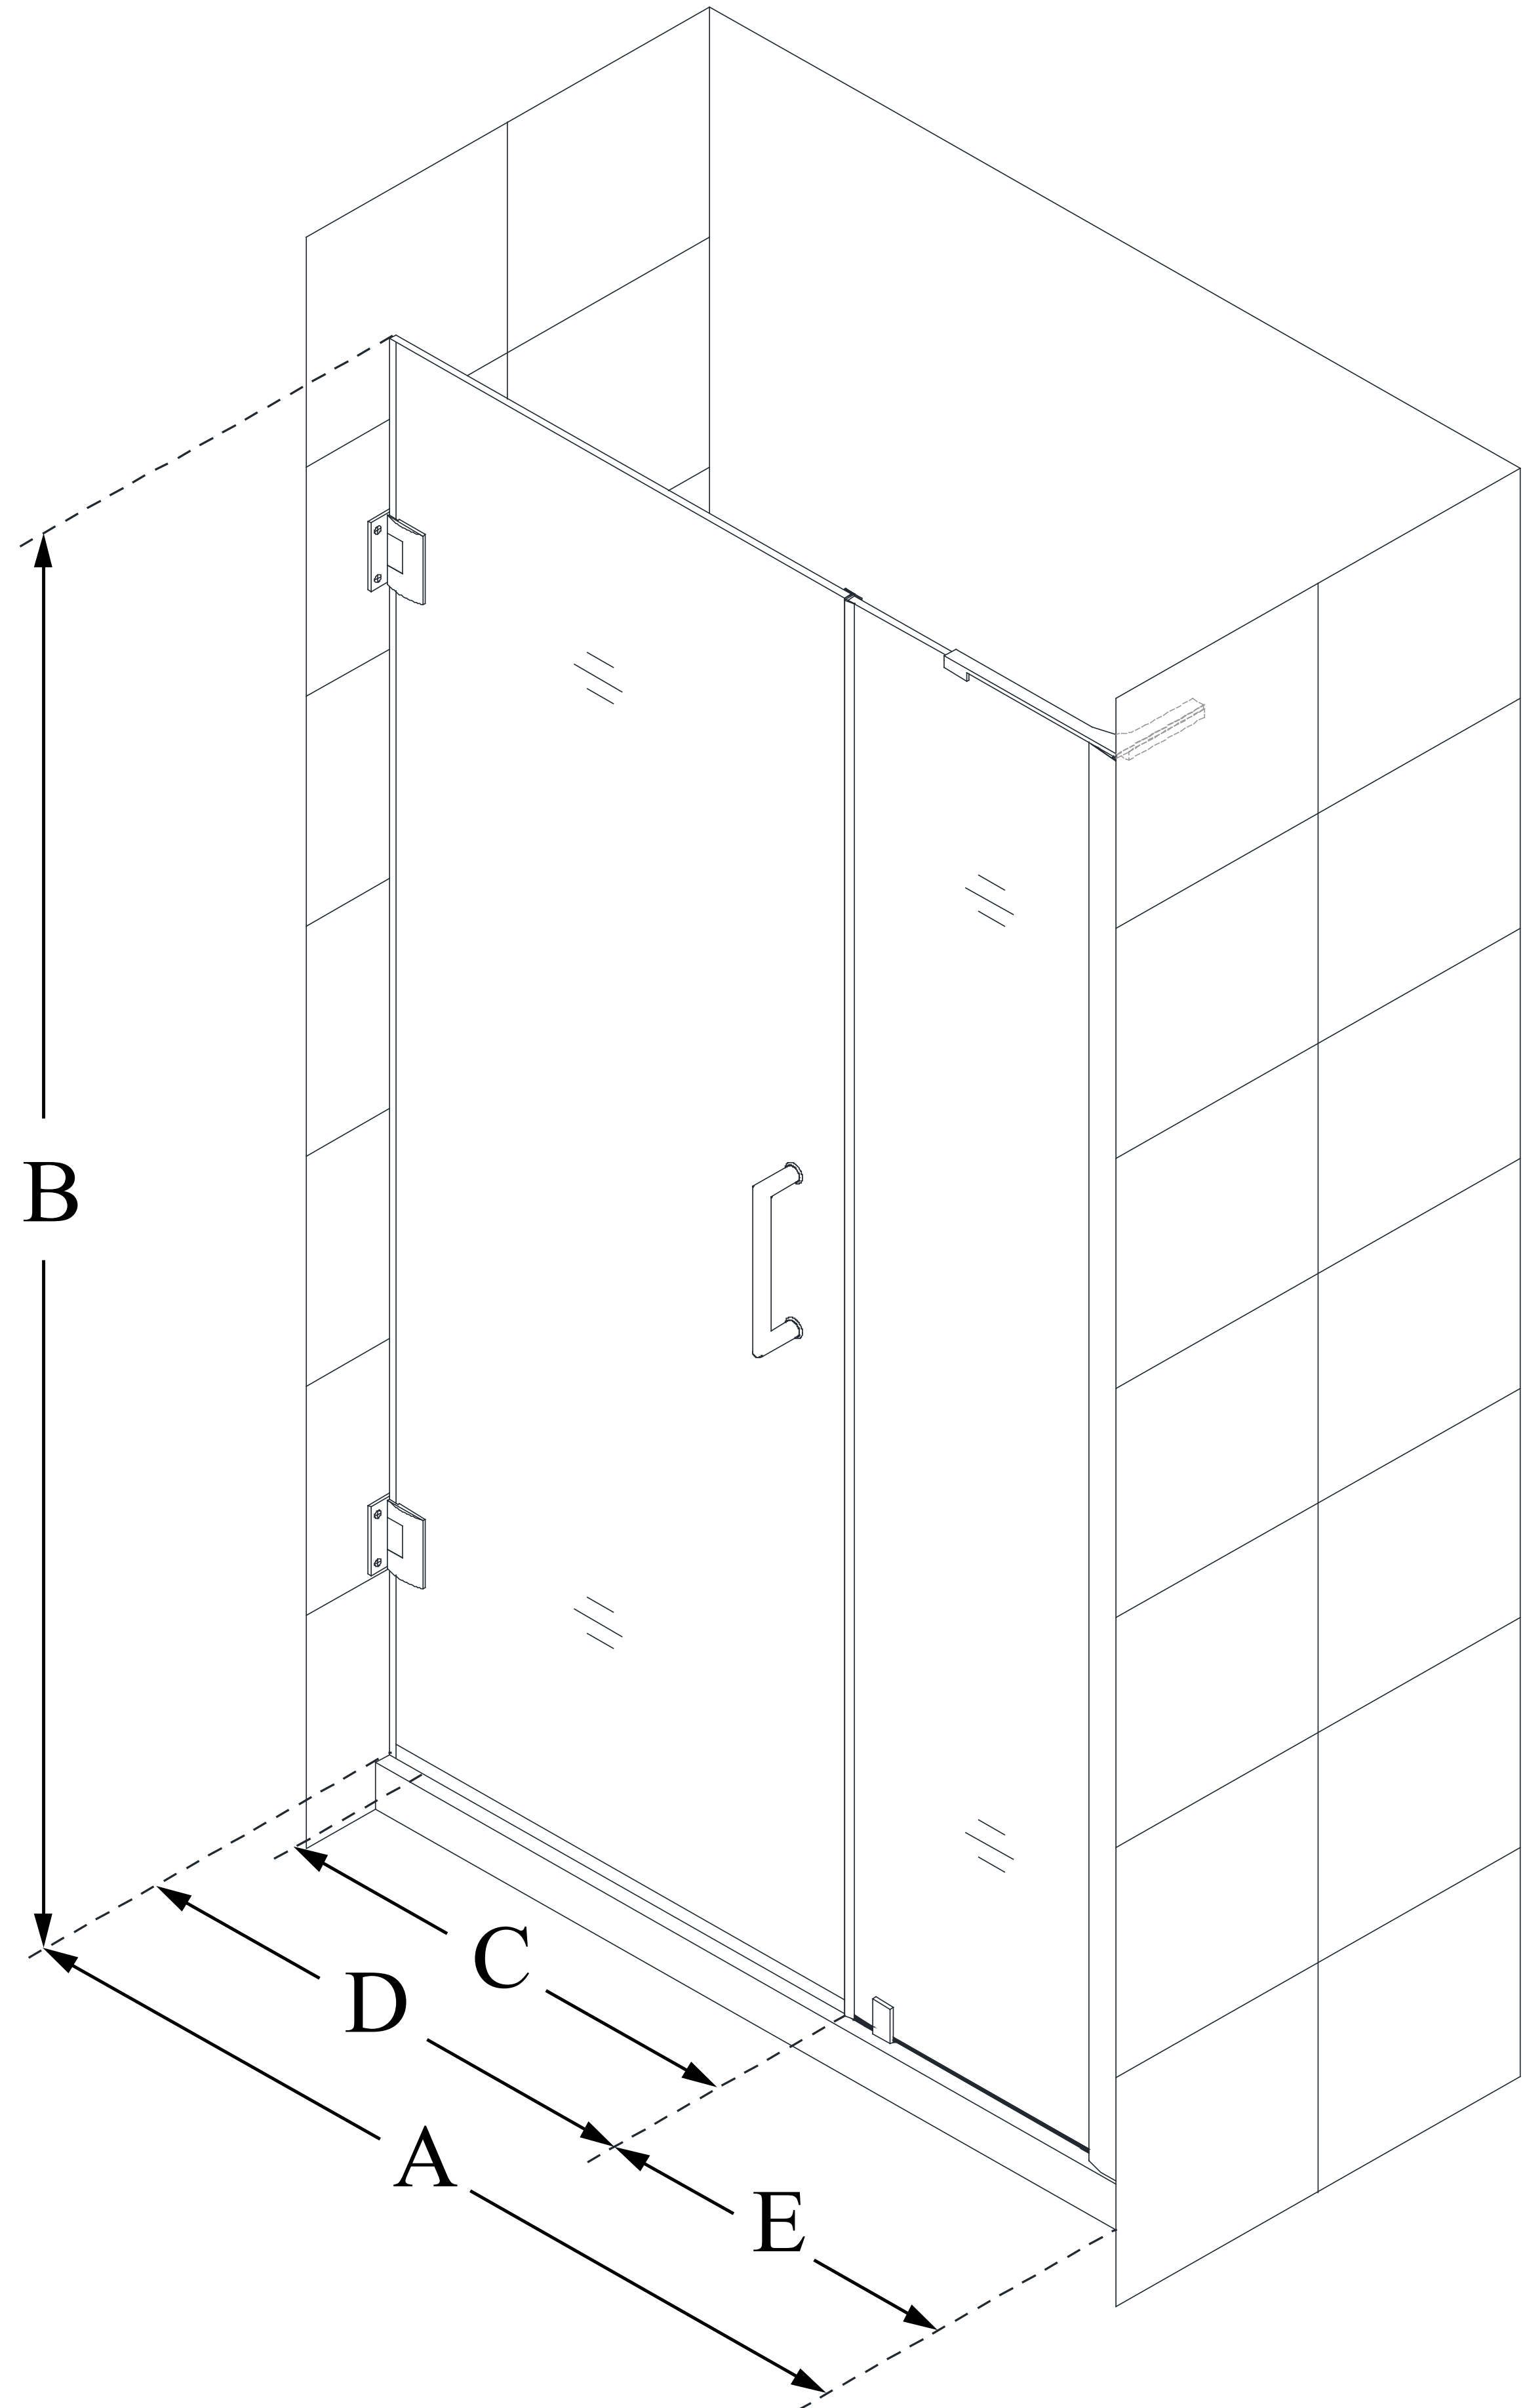

SHDR-2038722

UNIDOOR-LS

DreamLine Unidoor-LS 38-39
in. W x 72 in. H Frameless Hinged
Shower Door with Support Arm

SWING DOOR

CONFIGURATION DIMENSIONS:

A: 38 - 39 in.

MODEL WIDTH

B: 72 in.

MODEL HEIGHT

C: 25 in.

ACCESS WIDTH

D: 26 in.

DOOR WIDTH

E: 12 in.

INLINE PANEL WIDTH

1 1/2 in.

MINIMUM THRESHOLD REQUIRED

Yes (Inline Panel)

DRILLING REQUIRED

DreamLine reserves the right to update or modify the hardware or materials pictured without prior notice for the purpose of product improvement and customer satisfaction.