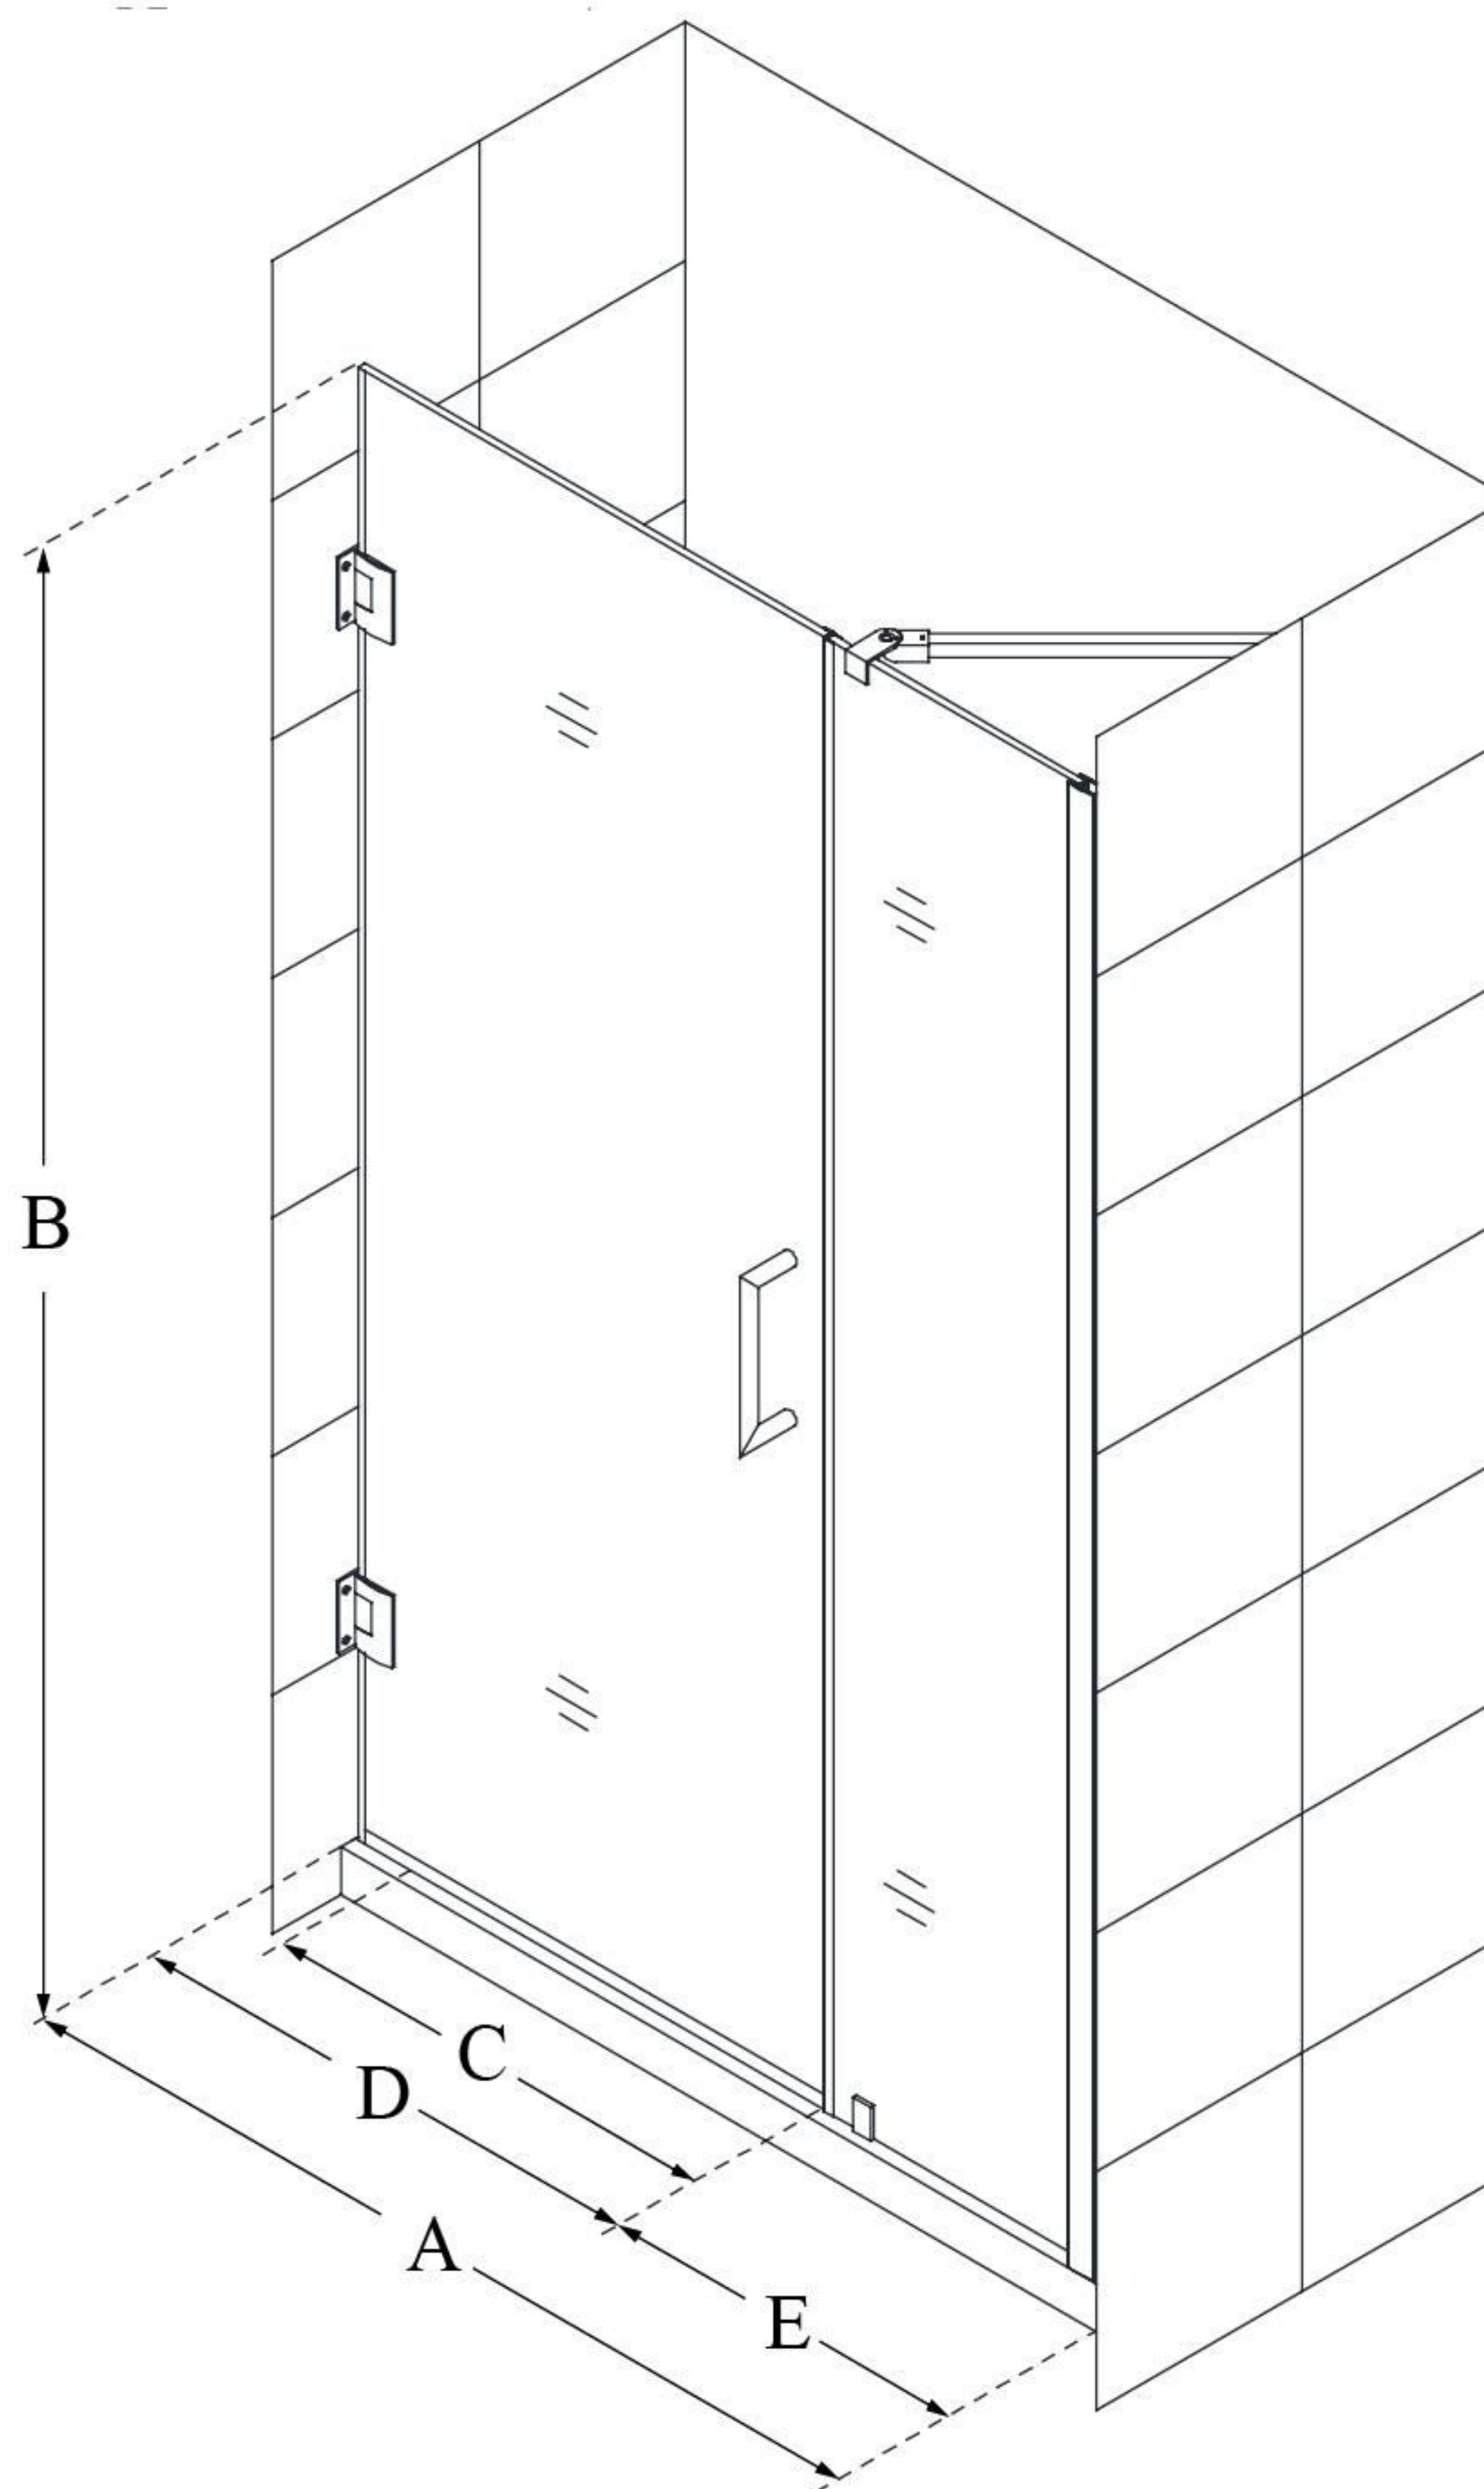

## UNIDOOR

DreamLine Unidoor 41-42" W x 72"  
H Frameless Hinged Shower Door  
with Support Arm, Clear Glass

**SWING DOOR**

### CONFIGURATION DIMENSIONS:

**A: 41 - 42"**

MODEL WIDTH

**B: 72"**

MODEL HEIGHT

**C: 22"**

ACCESS WIDTH

**D: 23"**

DOOR WIDTH

**E: 18"**

INLINE PANEL WIDTH

DreamLine reserves the right to update or modify the hardware or materials pictured without prior notice for the purpose of product improvement and customer satisfaction.