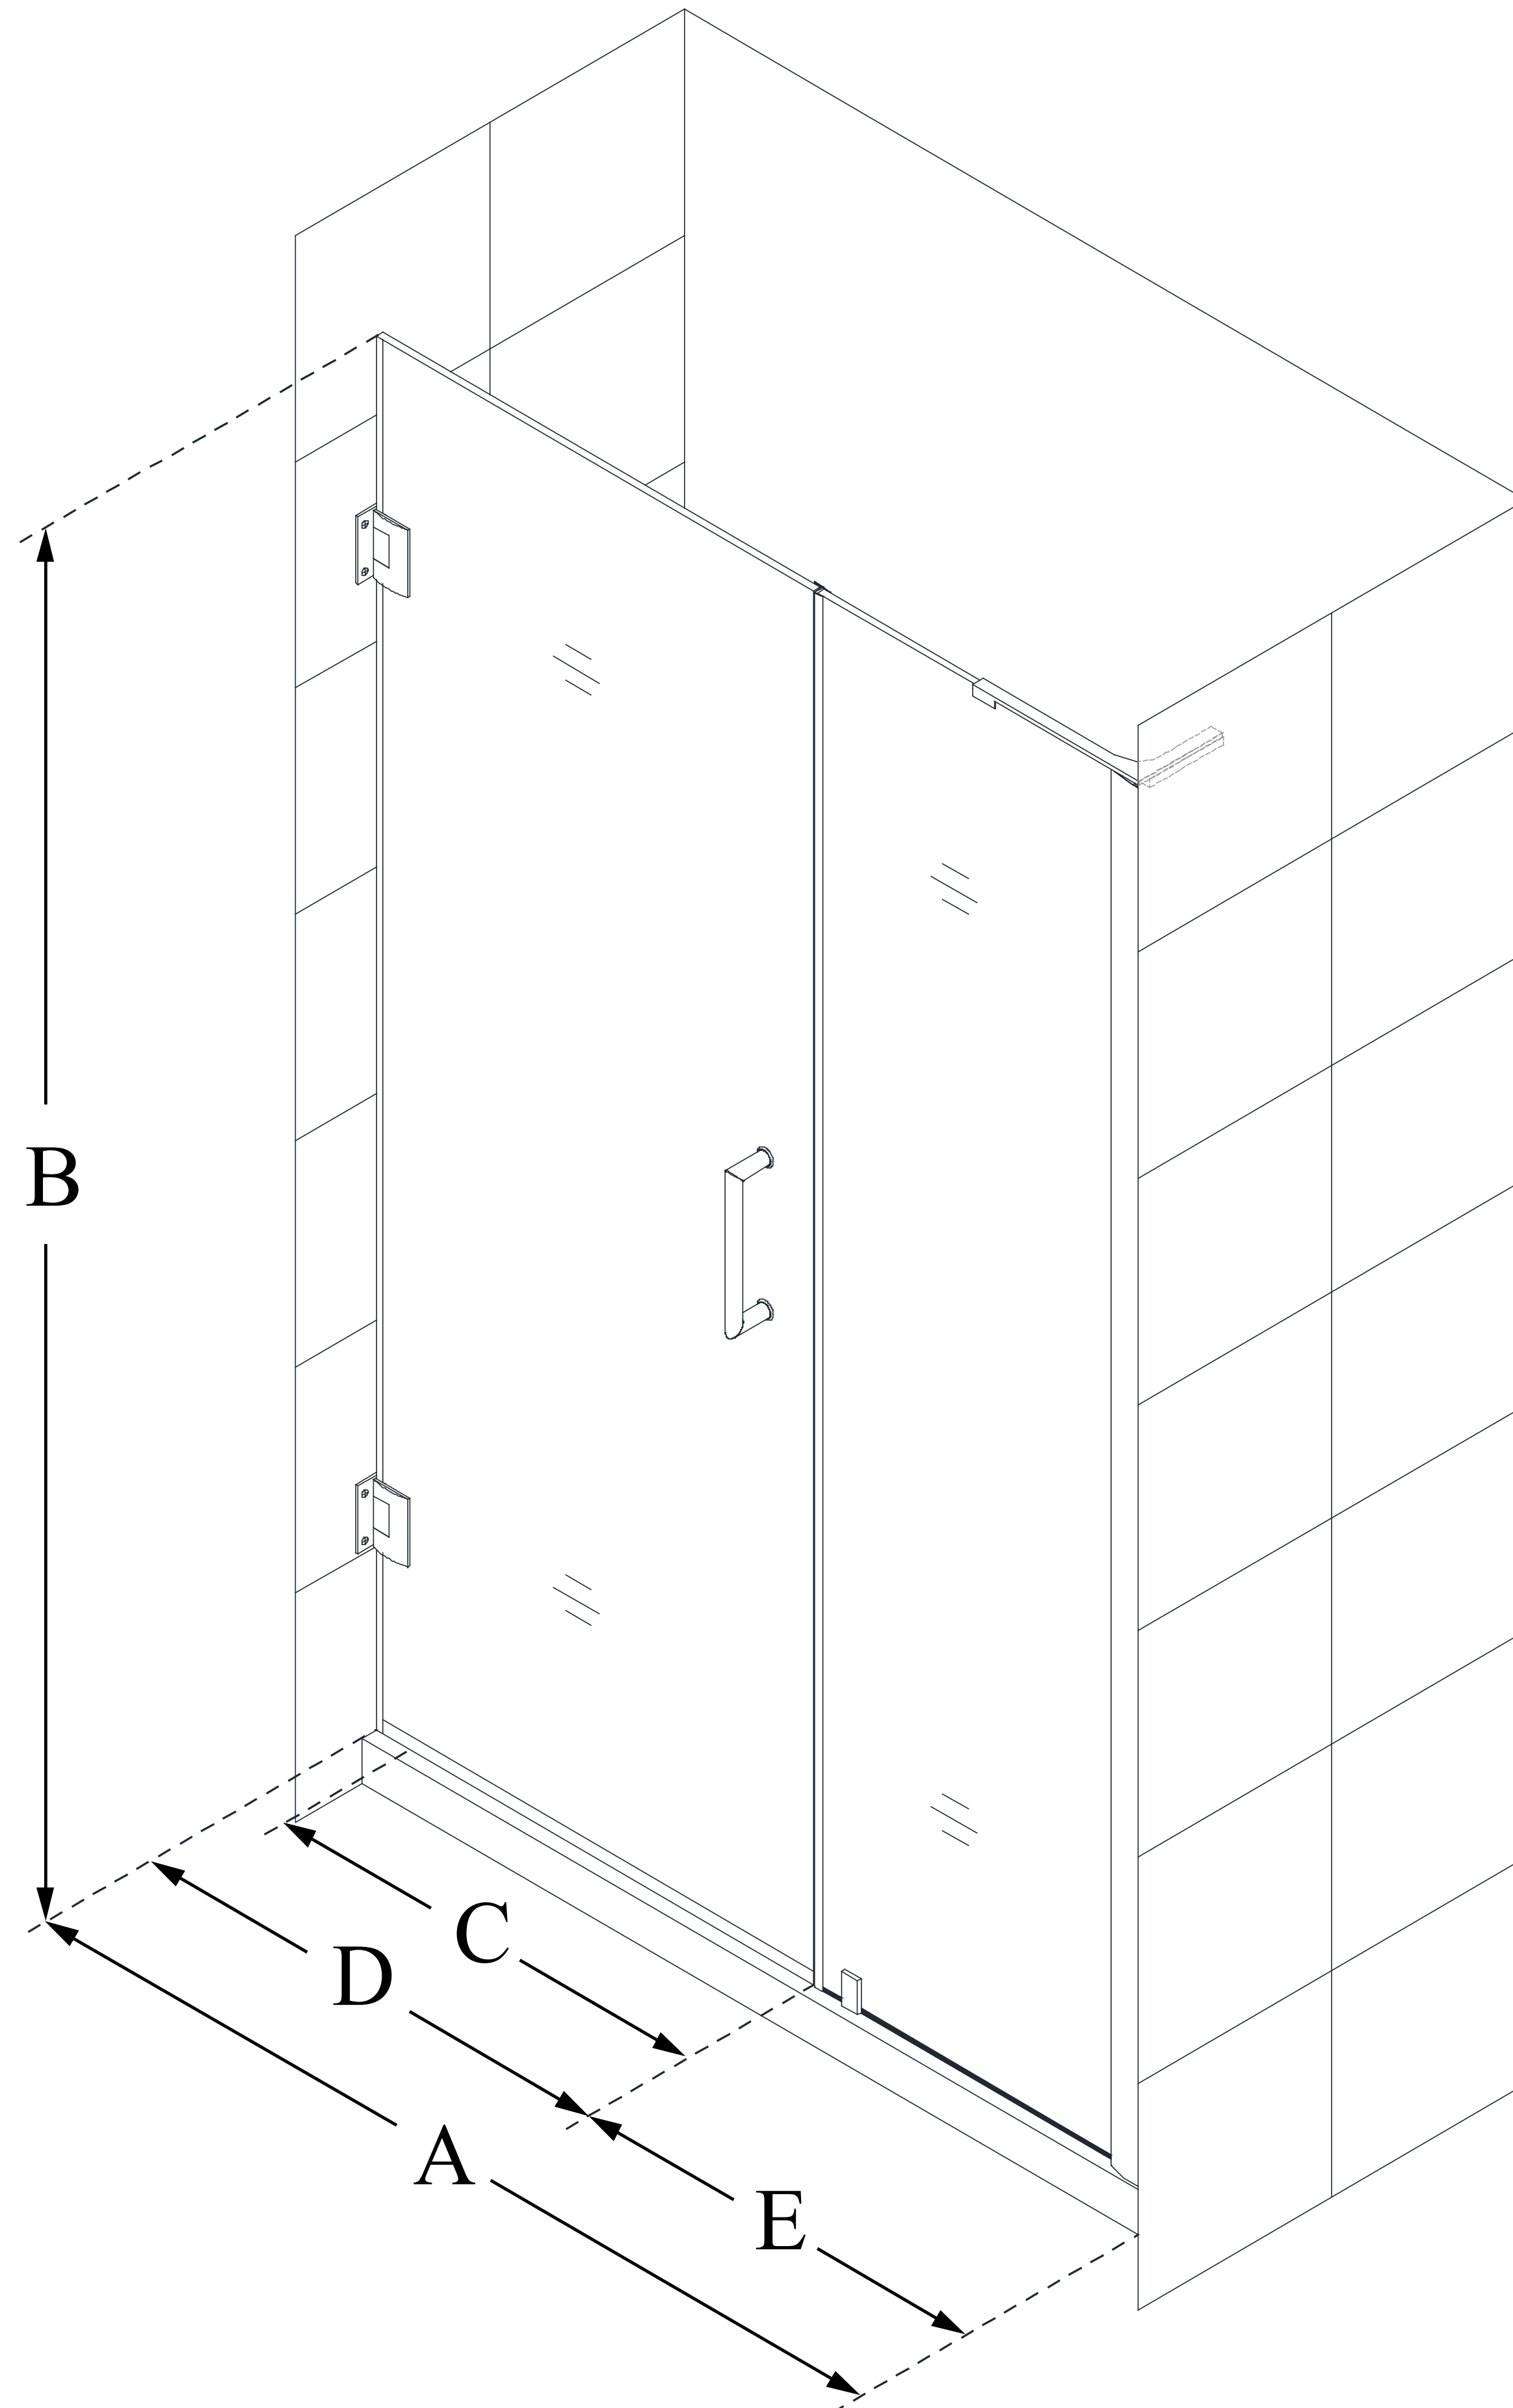

## UNIDOOR-LS

DreamLine Unidoor-LS 45-46  
in. W x 72 in. H Frameless Hinged  
Shower Door with Support Arm

**SWING DOOR**

### CONFIGURATION DIMENSIONS:

**A: 45 - 46 in.**

MODEL WIDTH

**B: 72 in.**

MODEL HEIGHT

**C: 26 in.**

ACCESS WIDTH

**D: 27 in.**

DOOR WIDTH

**E: 18 in.**

INLINE PANEL WIDTH

**1 1/2 in.**

MINIMUM THRESHOLD REQUIRED

**Yes (Inline Panel)**

DRILLING REQUIRED

DreamLine reserves the right to update or modify the hardware or materials pictured without prior notice for the purpose of product improvement and customer satisfaction.