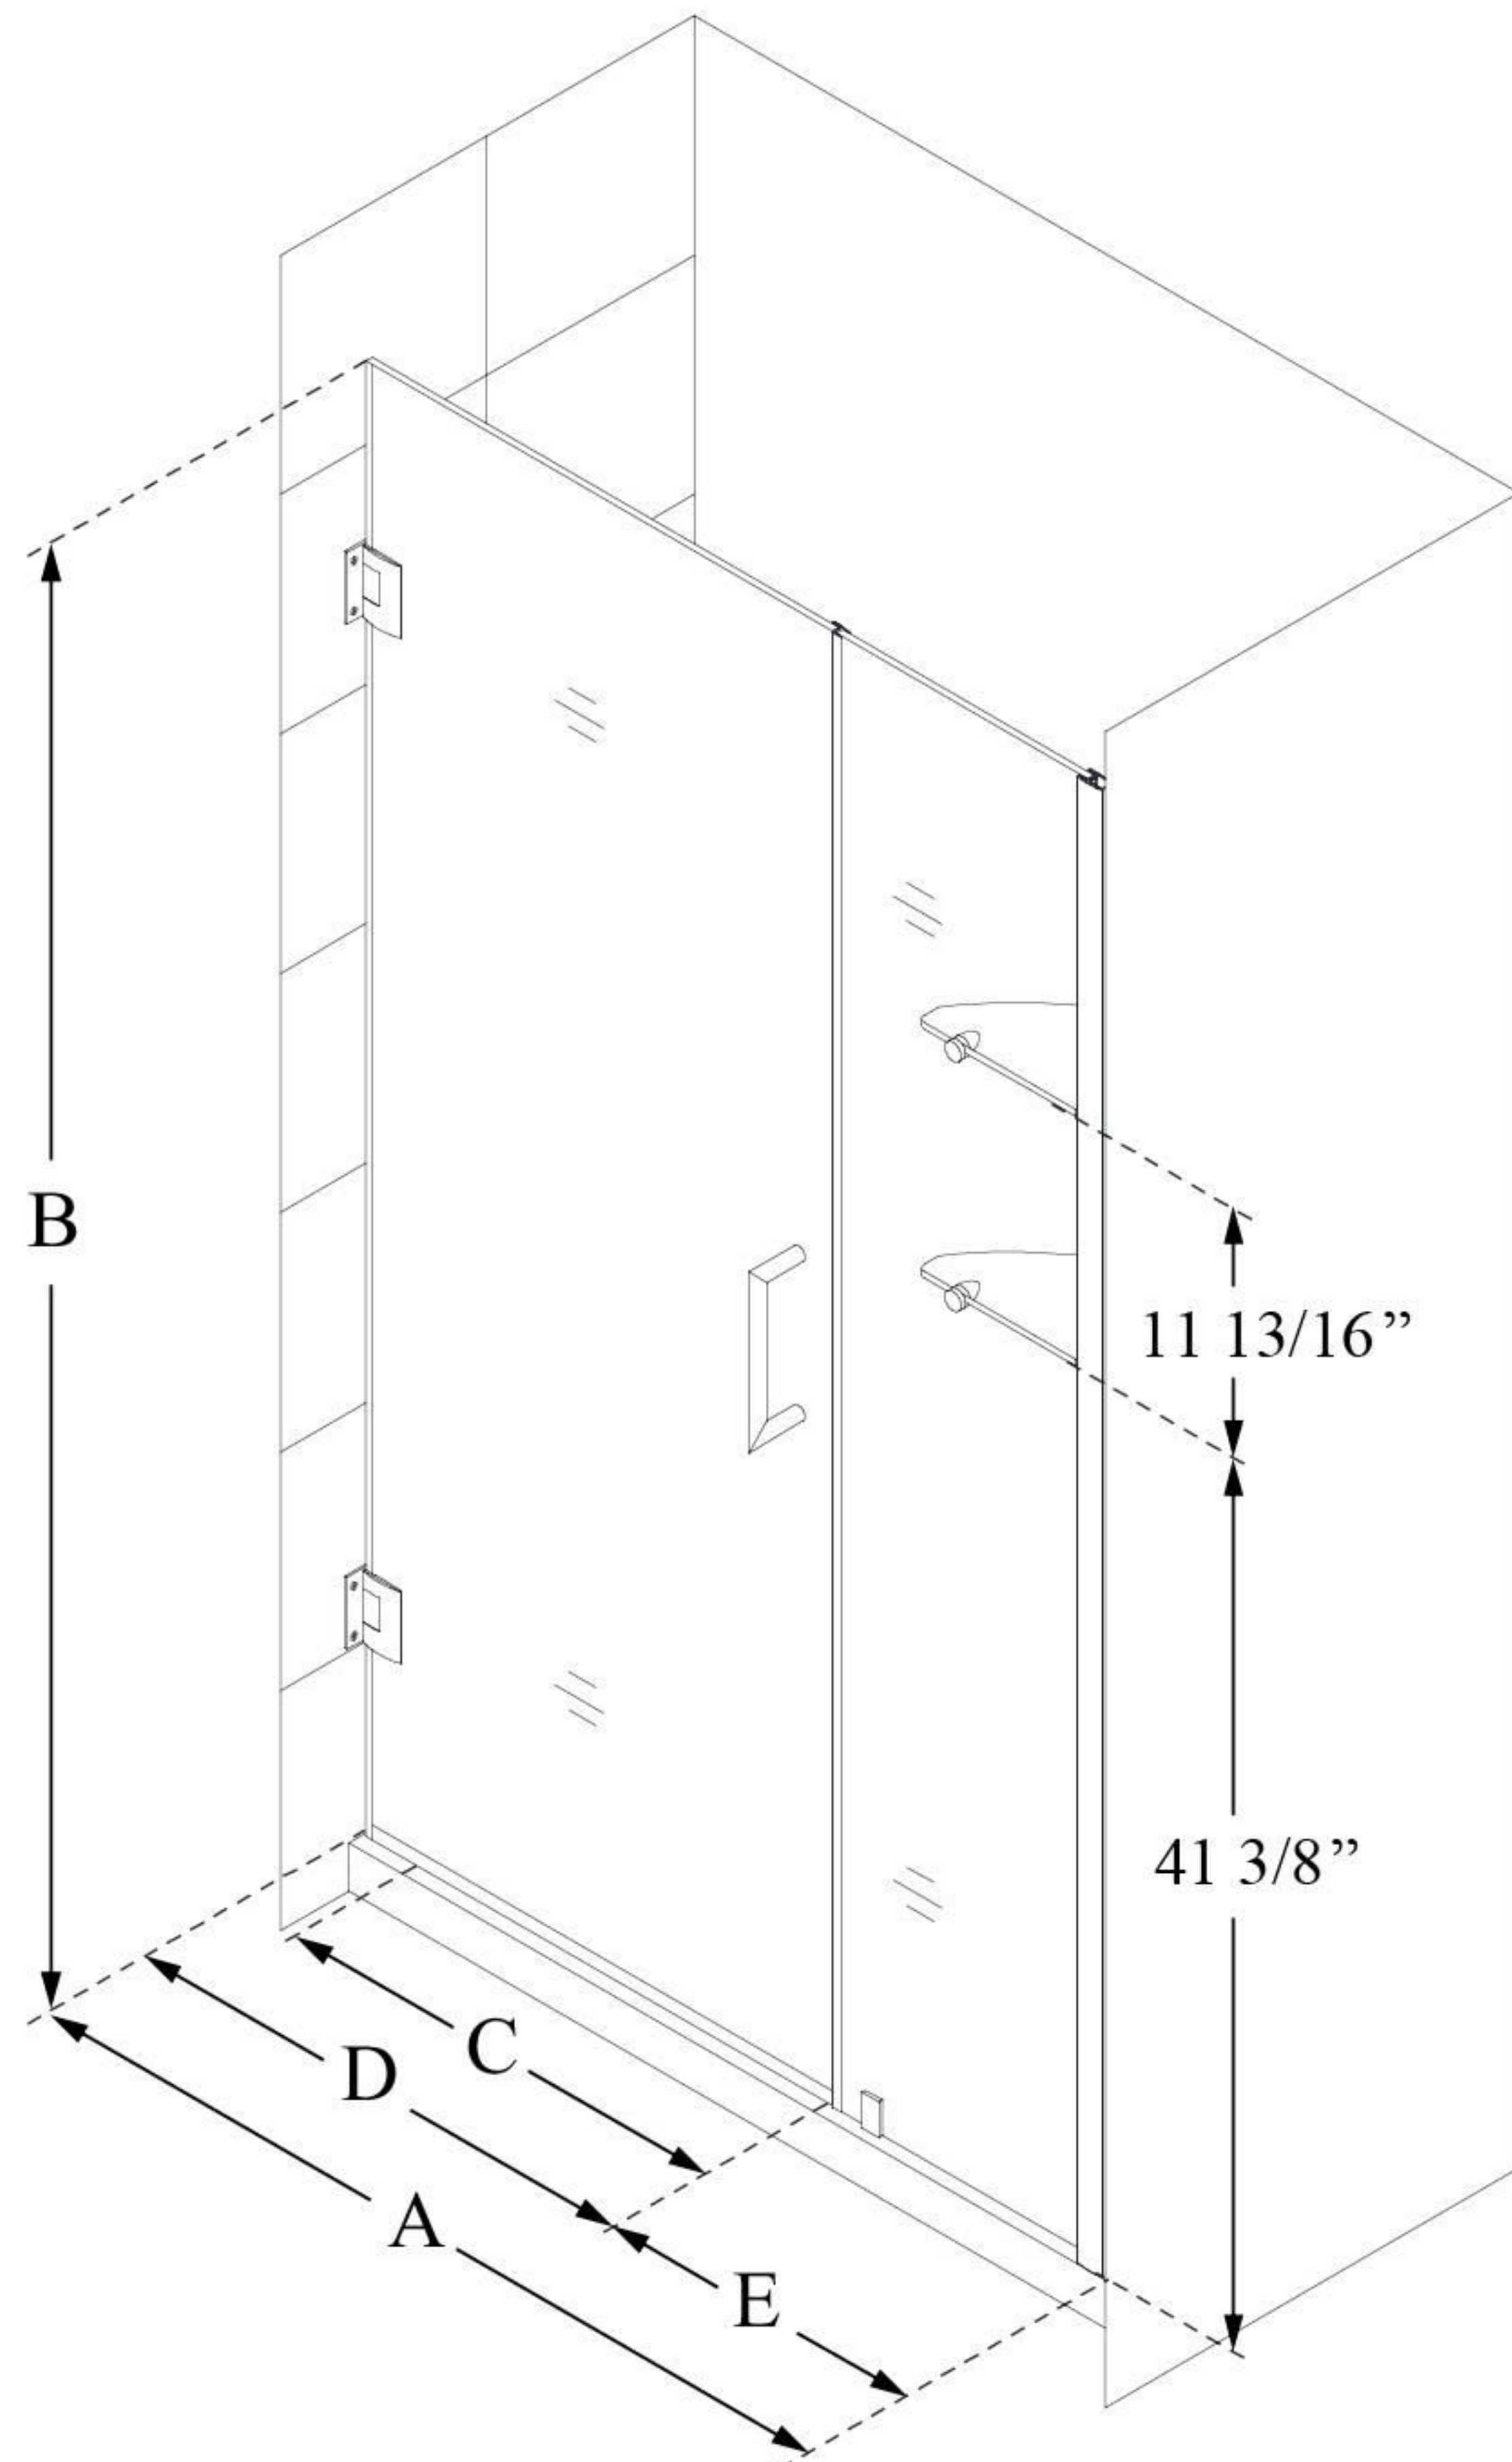

SHDR-20477210CS

UNIDOOR

DreamLine Unidoor 47-48" W x
72" H Frameless Hinged Shower
Door with Shelves, Clear Glass

SWING DOOR

CONFIGURATION DIMENSIONS:

A: 47 - 48"

MODEL WIDTH

B: 72"

MODEL HEIGHT

C: 22"

ACCESS WIDTH

D: 23"

DOOR WIDTH

E: 24"

INLINE PANEL WIDTH

DreamLine reserves the right to update or modify the hardware or materials pictured without prior notice for the purpose of product improvement and customer satisfaction.