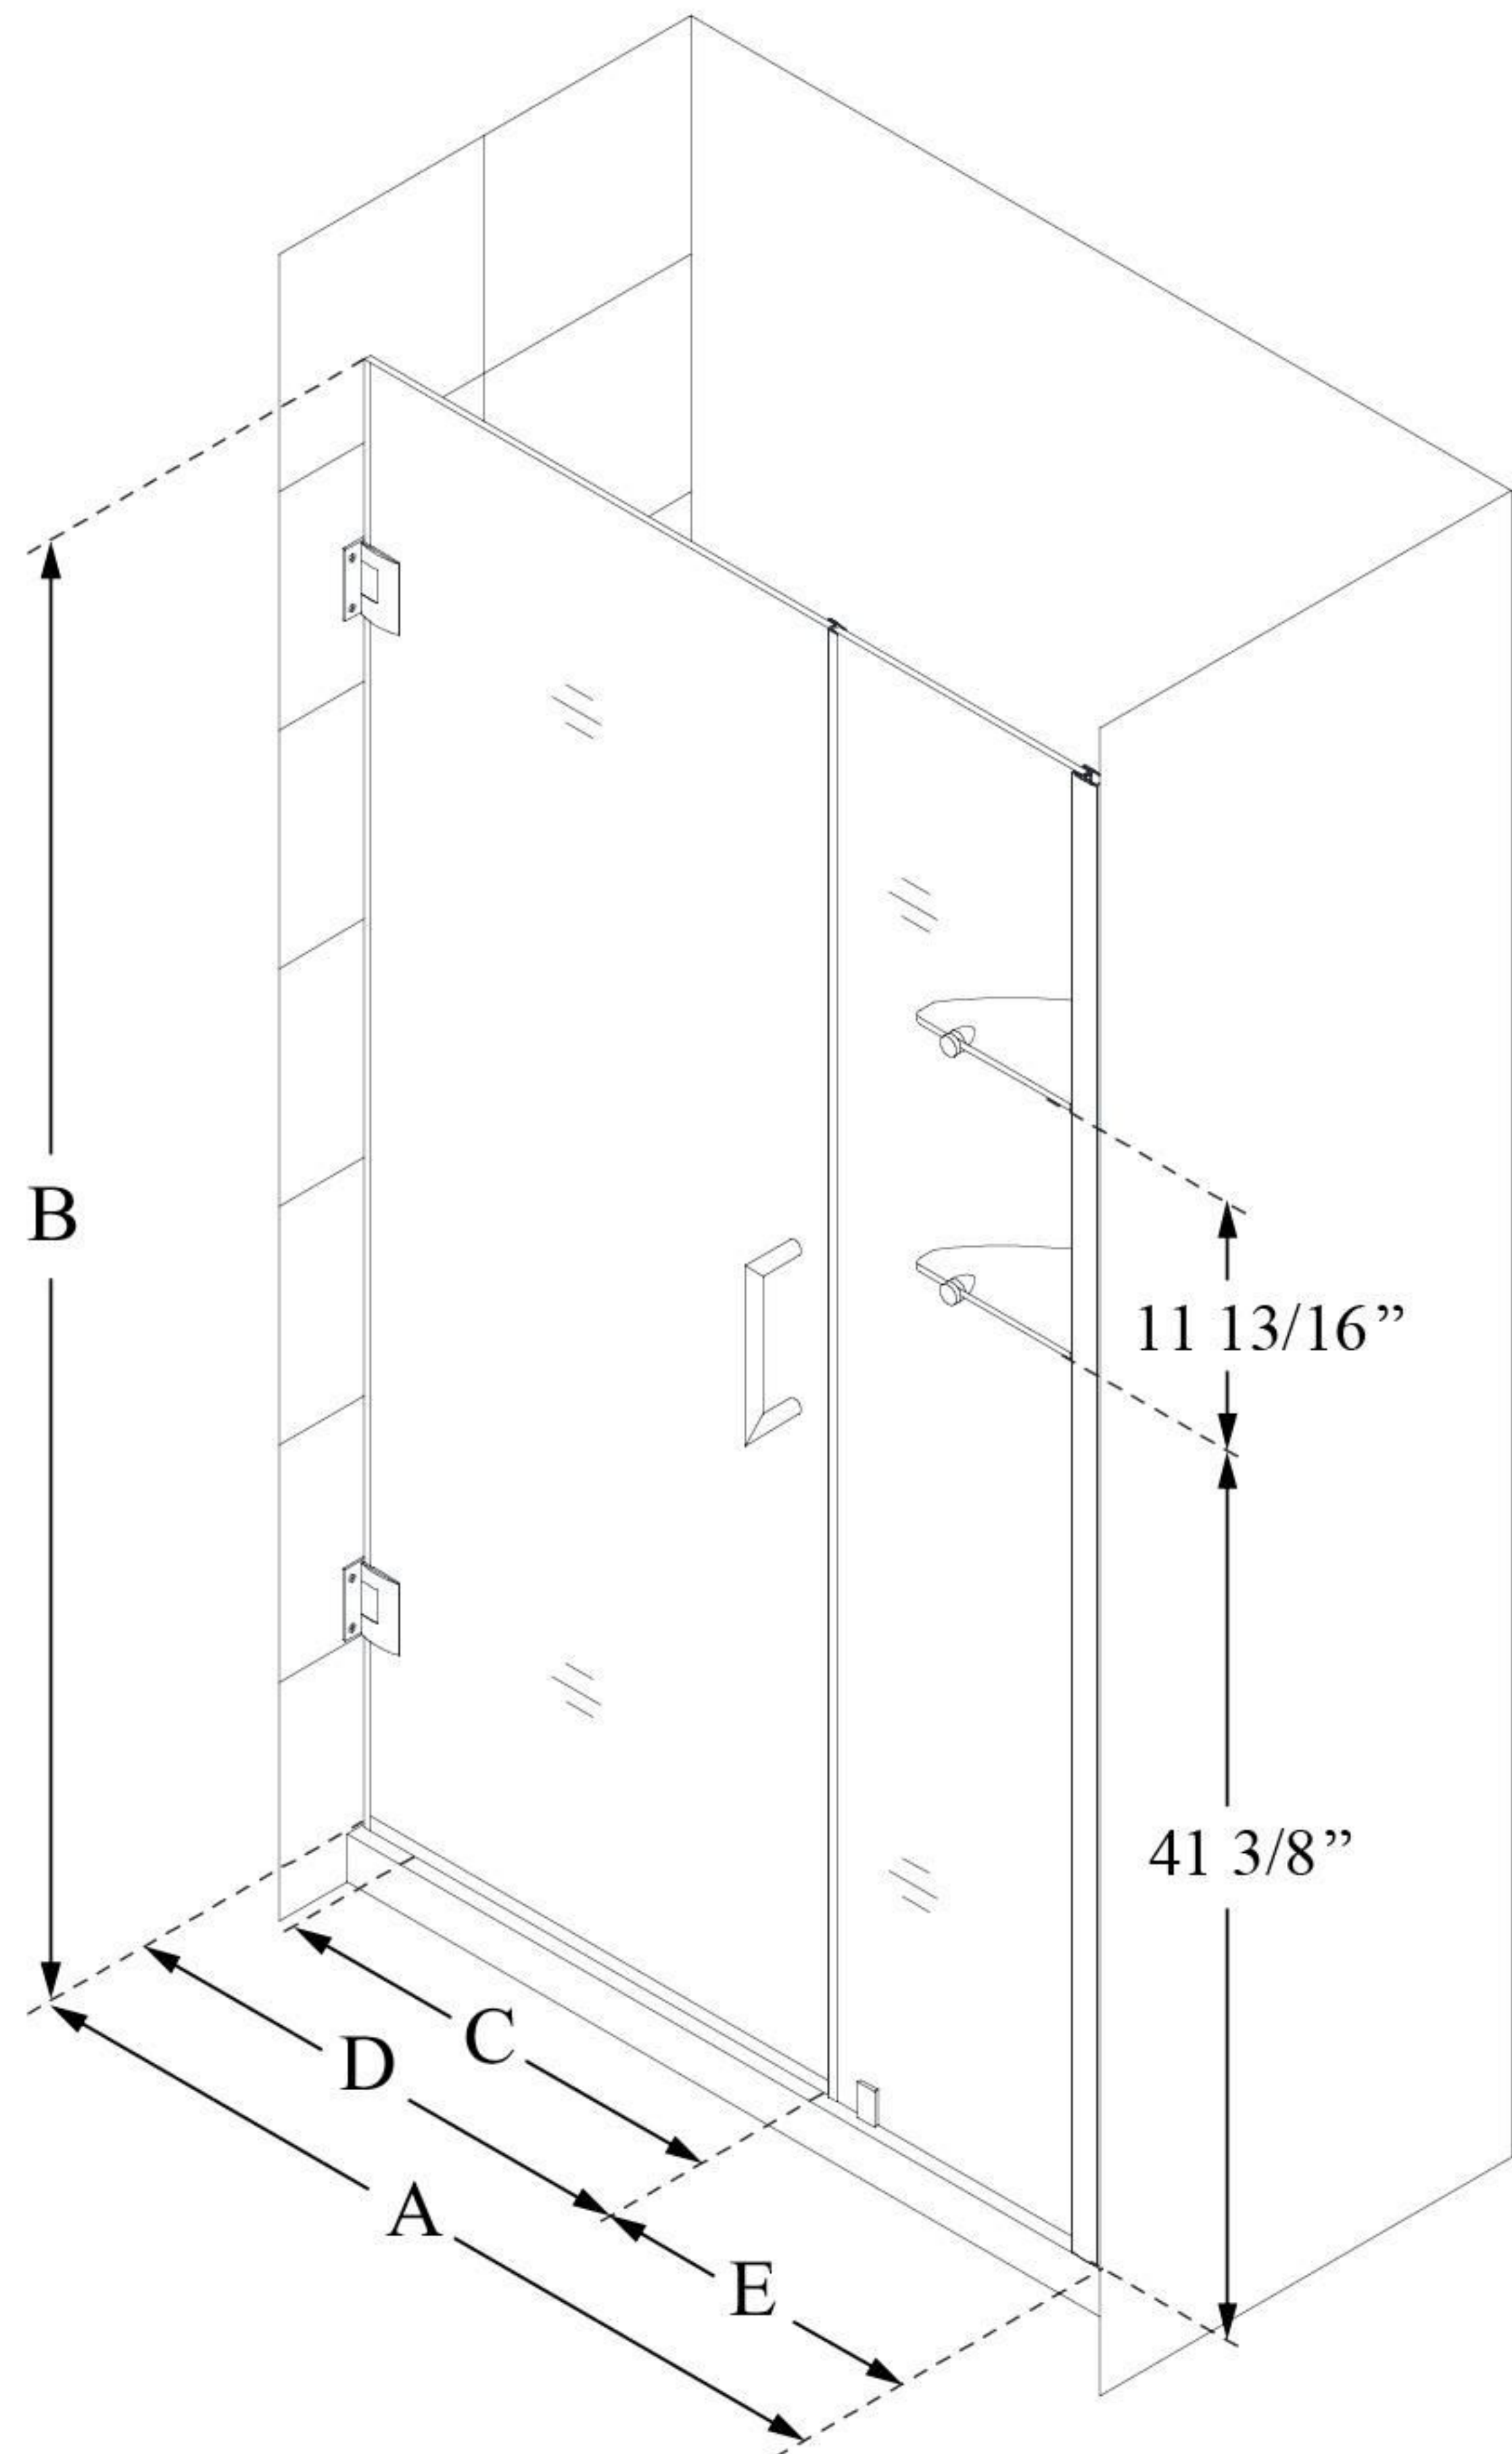

SHDR-20487210CS

UNIDOOR

DreamLine Unidoor 48-49" W x
72" H Frameless Hinged Shower
Door with Shelves, Clear Glass

SWING DOOR

CONFIGURATION DIMENSIONS:

A: 48 - 49"

MODEL WIDTH

B: 72"

MODEL HEIGHT

C: 23"

ACCESS WIDTH

D: 24"

DOOR WIDTH

E: 24"

INLINE PANEL WIDTH

DreamLine reserves the right to update or modify the hardware or materials pictured without prior notice for the purpose of product improvement and customer satisfaction.