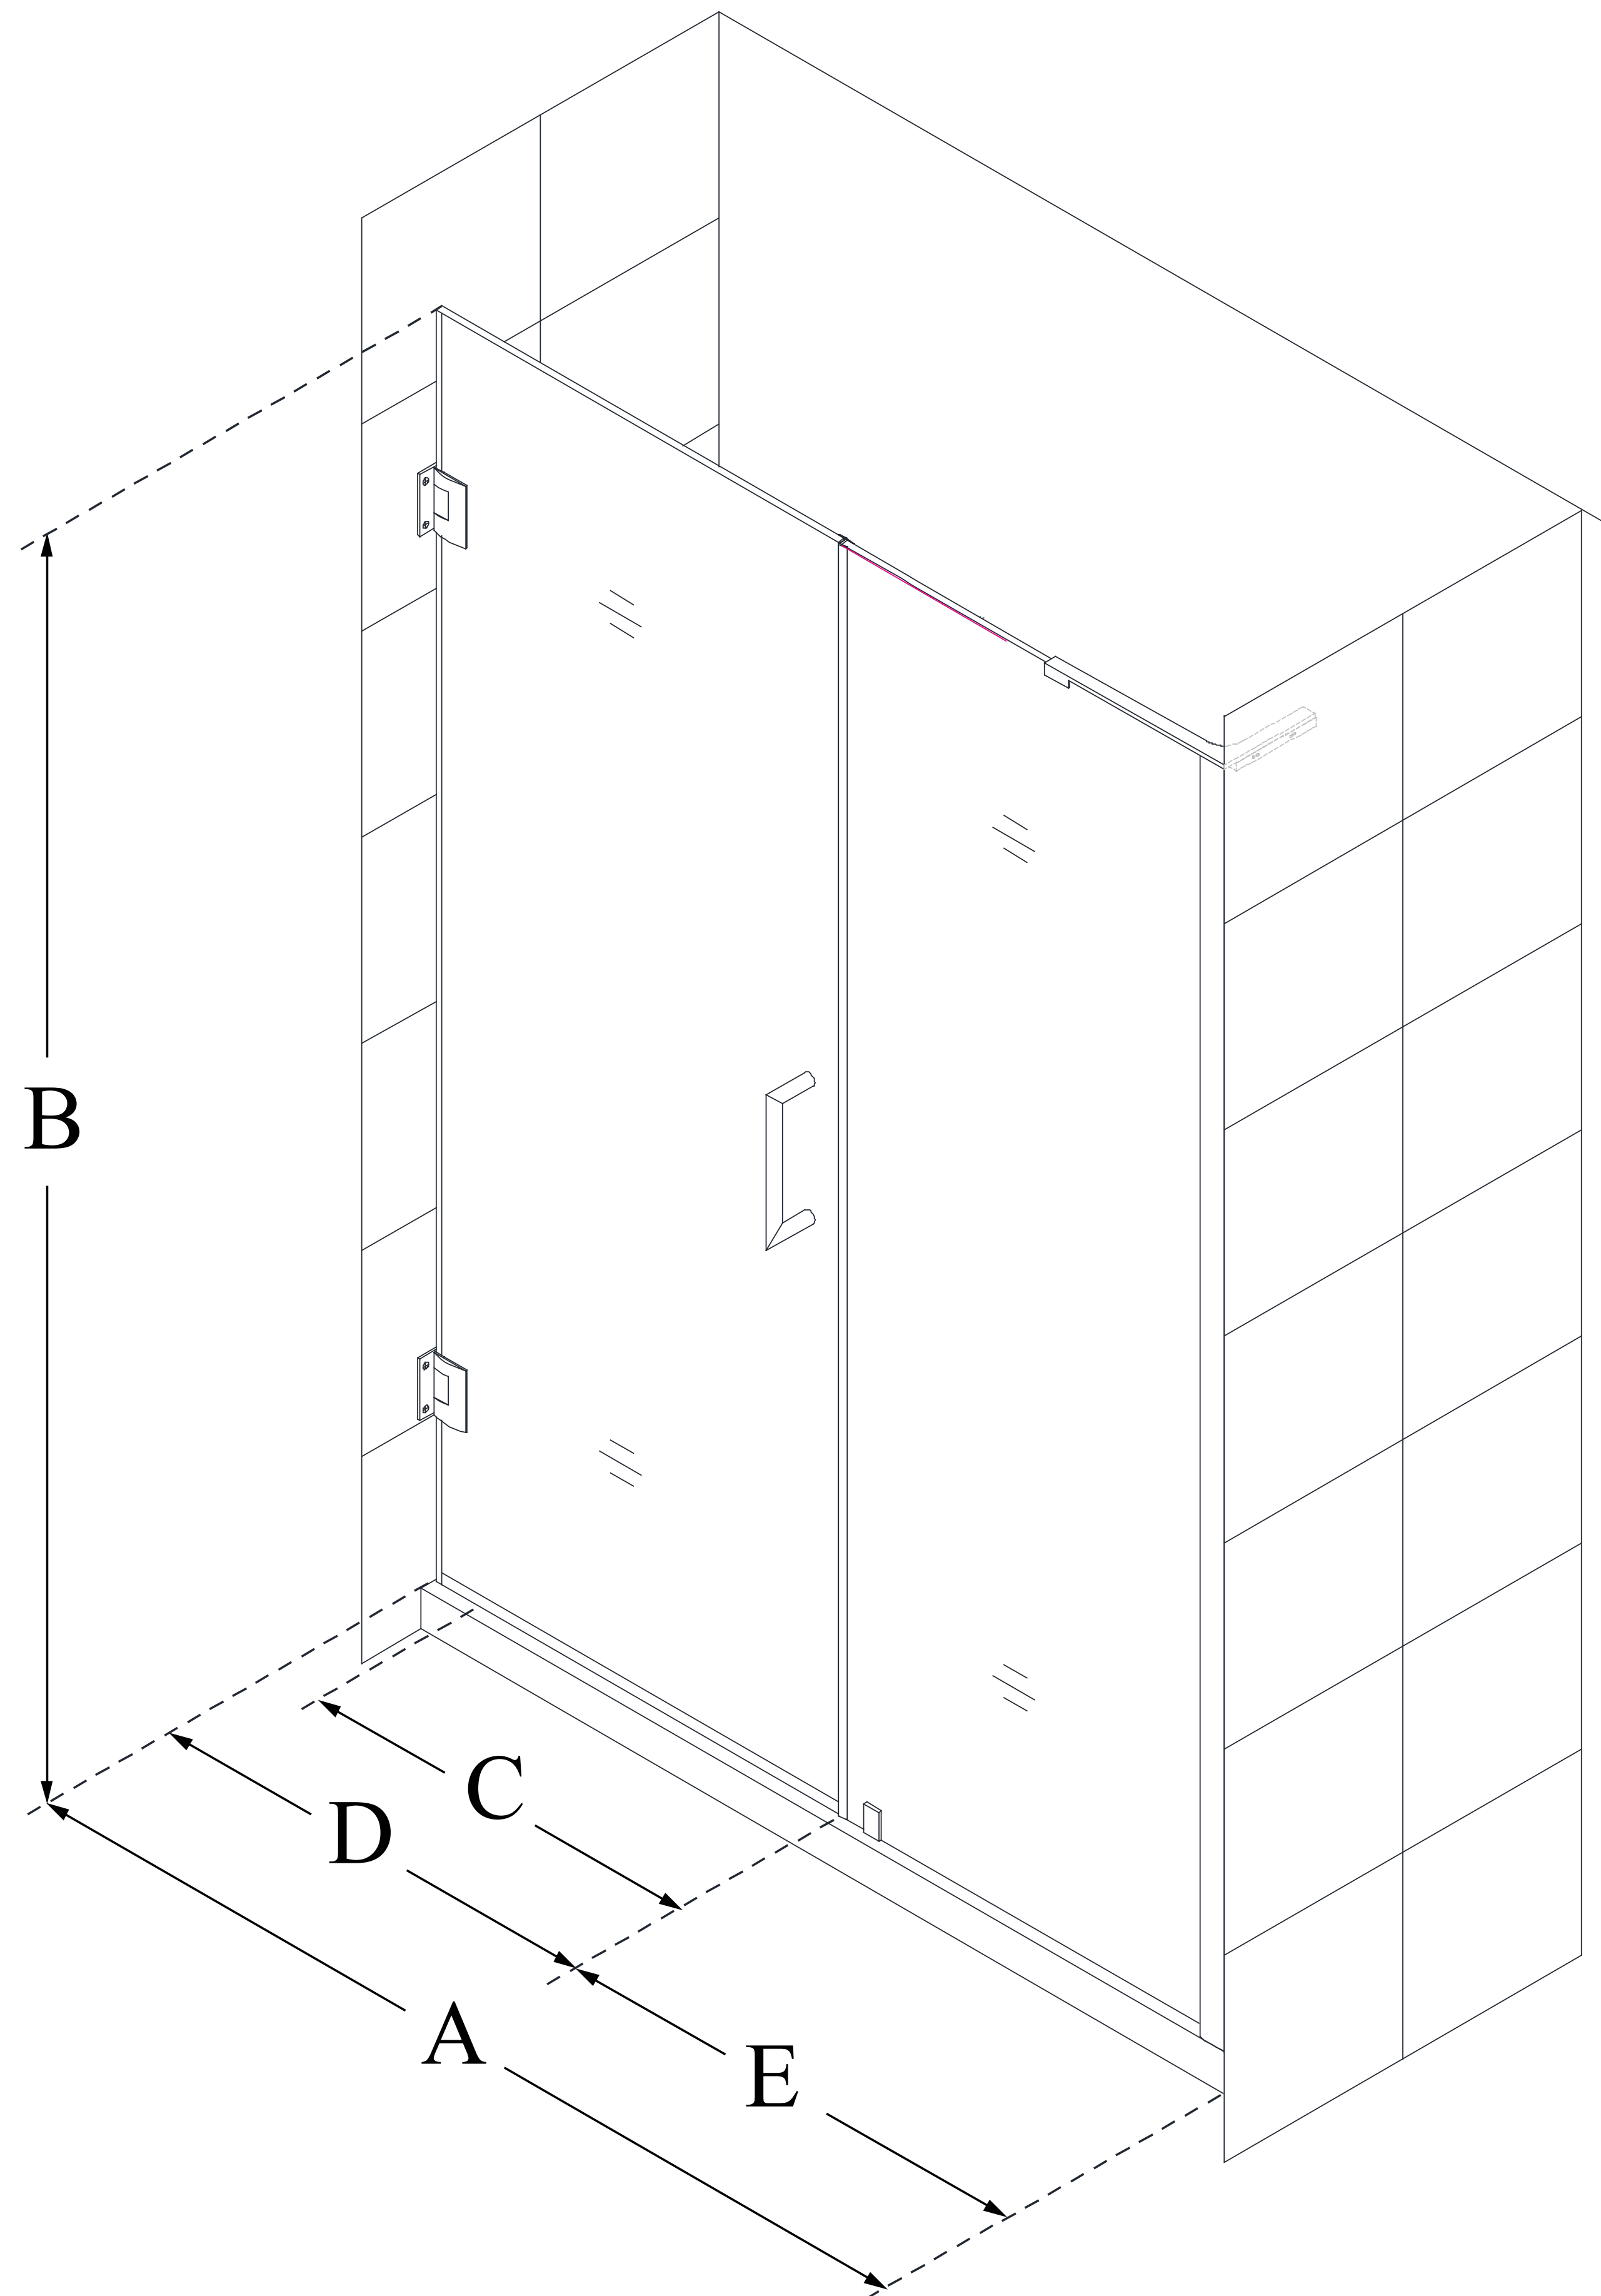

SHDR-2051722

UNIDOOR-LS

DreamLine Unidoor-LS 51-52 in.
W x 72 in. H Frameless Hinged
Shower Door with Support Arm

SWING DOOR

CONFIGURATION DIMENSIONS:

A: 51 - 52 in.

MODEL WIDTH

B: 72 in.

MODEL HEIGHT

C: 26 in.

ACCESS WIDTH

D: 27 in.

DOOR WIDTH

E: 24 in.

INLINE PANEL WIDTH

1 1/2 in.

MINIMUM THRESHOLD REQUIRED

Yes (Inline Panel)

DRILLING REQUIRED

DreamLine reserves the right to update or modify the hardware or materials pictured without prior notice for the purpose of product improvement and customer satisfaction.