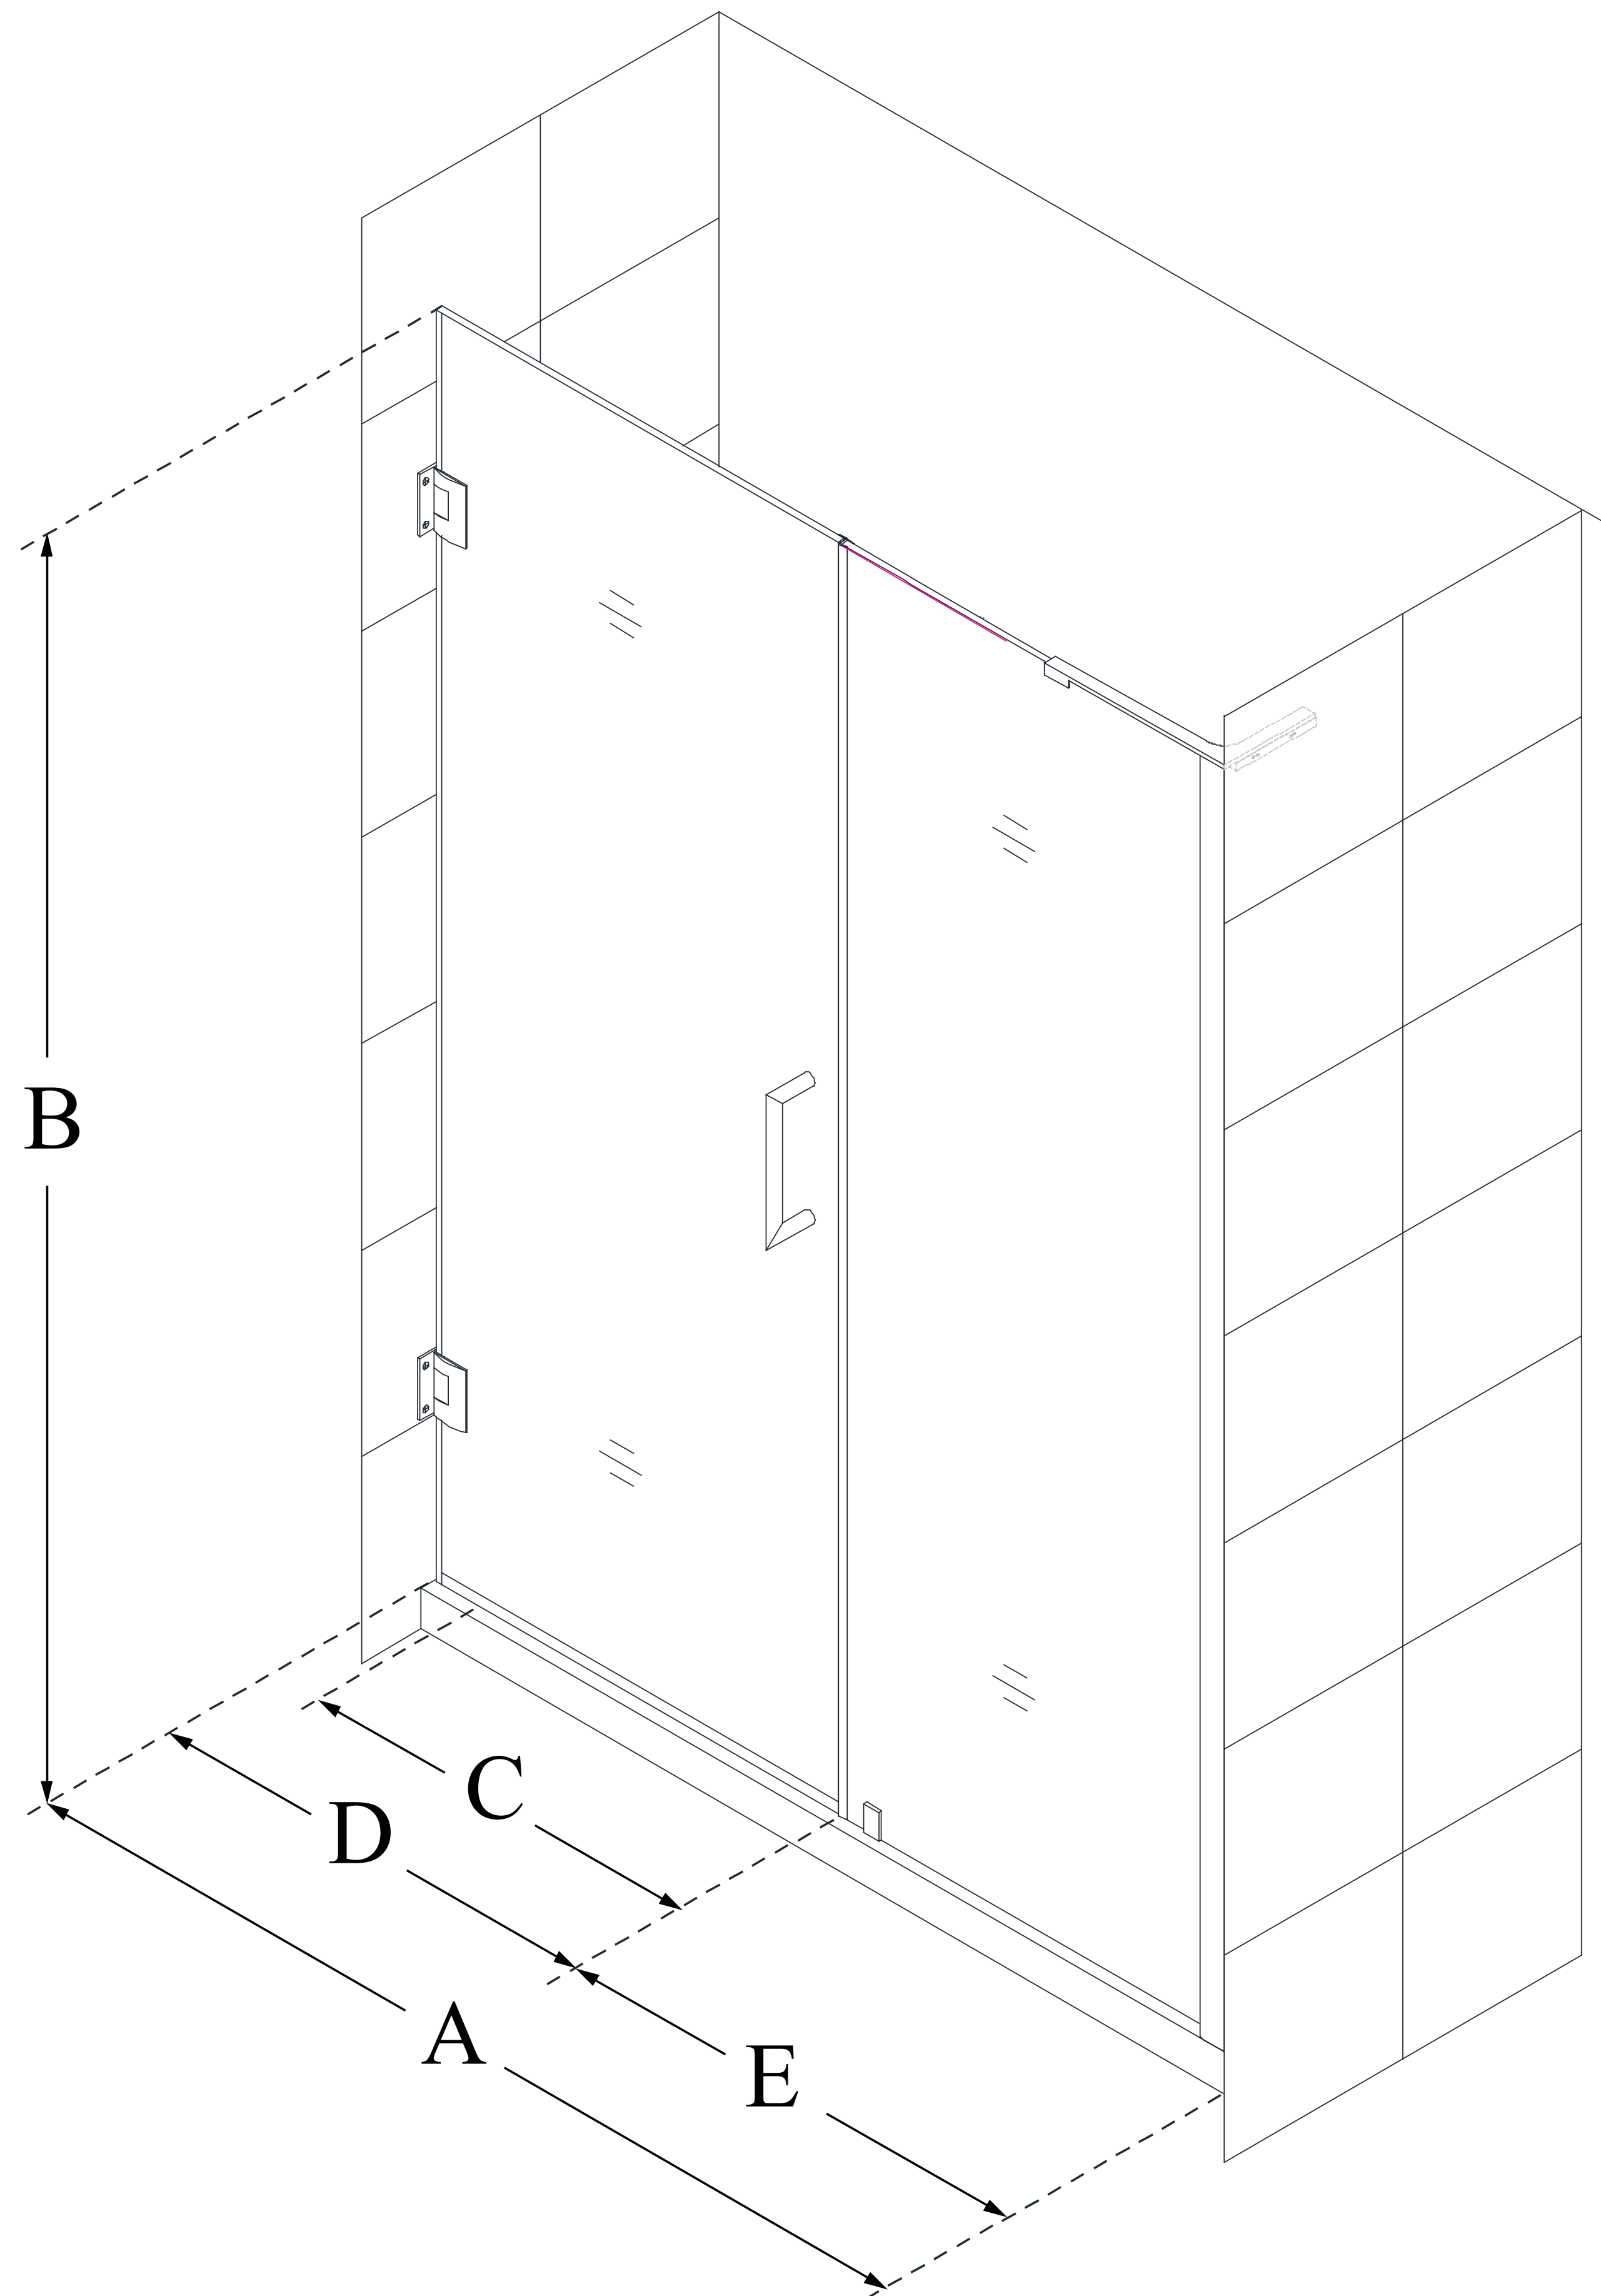

## UNIDOOR-LS

DreamLine Unidoor-LS 52-53  
in. W x 72 in. H Frameless Hinged  
Shower Door with Support Arm

**SWING DOOR**

### CONFIGURATION DIMENSIONS:

**A: 52 - 53 in.**

MODEL WIDTH

**B: 72 in.**

MODEL HEIGHT

**C: 27 in.**

ACCESS WIDTH

**D: 28 in.**

DOOR WIDTH

**E: 24 in.**

INLINE PANEL WIDTH

**1 1/2 in.**

MINIMUM THRESHOLD REQUIRED

**Yes (Inline Panel)**

DRILLING REQUIRED

DreamLine reserves the right to update or modify the hardware or materials pictured without prior notice for the purpose of product improvement and customer satisfaction.