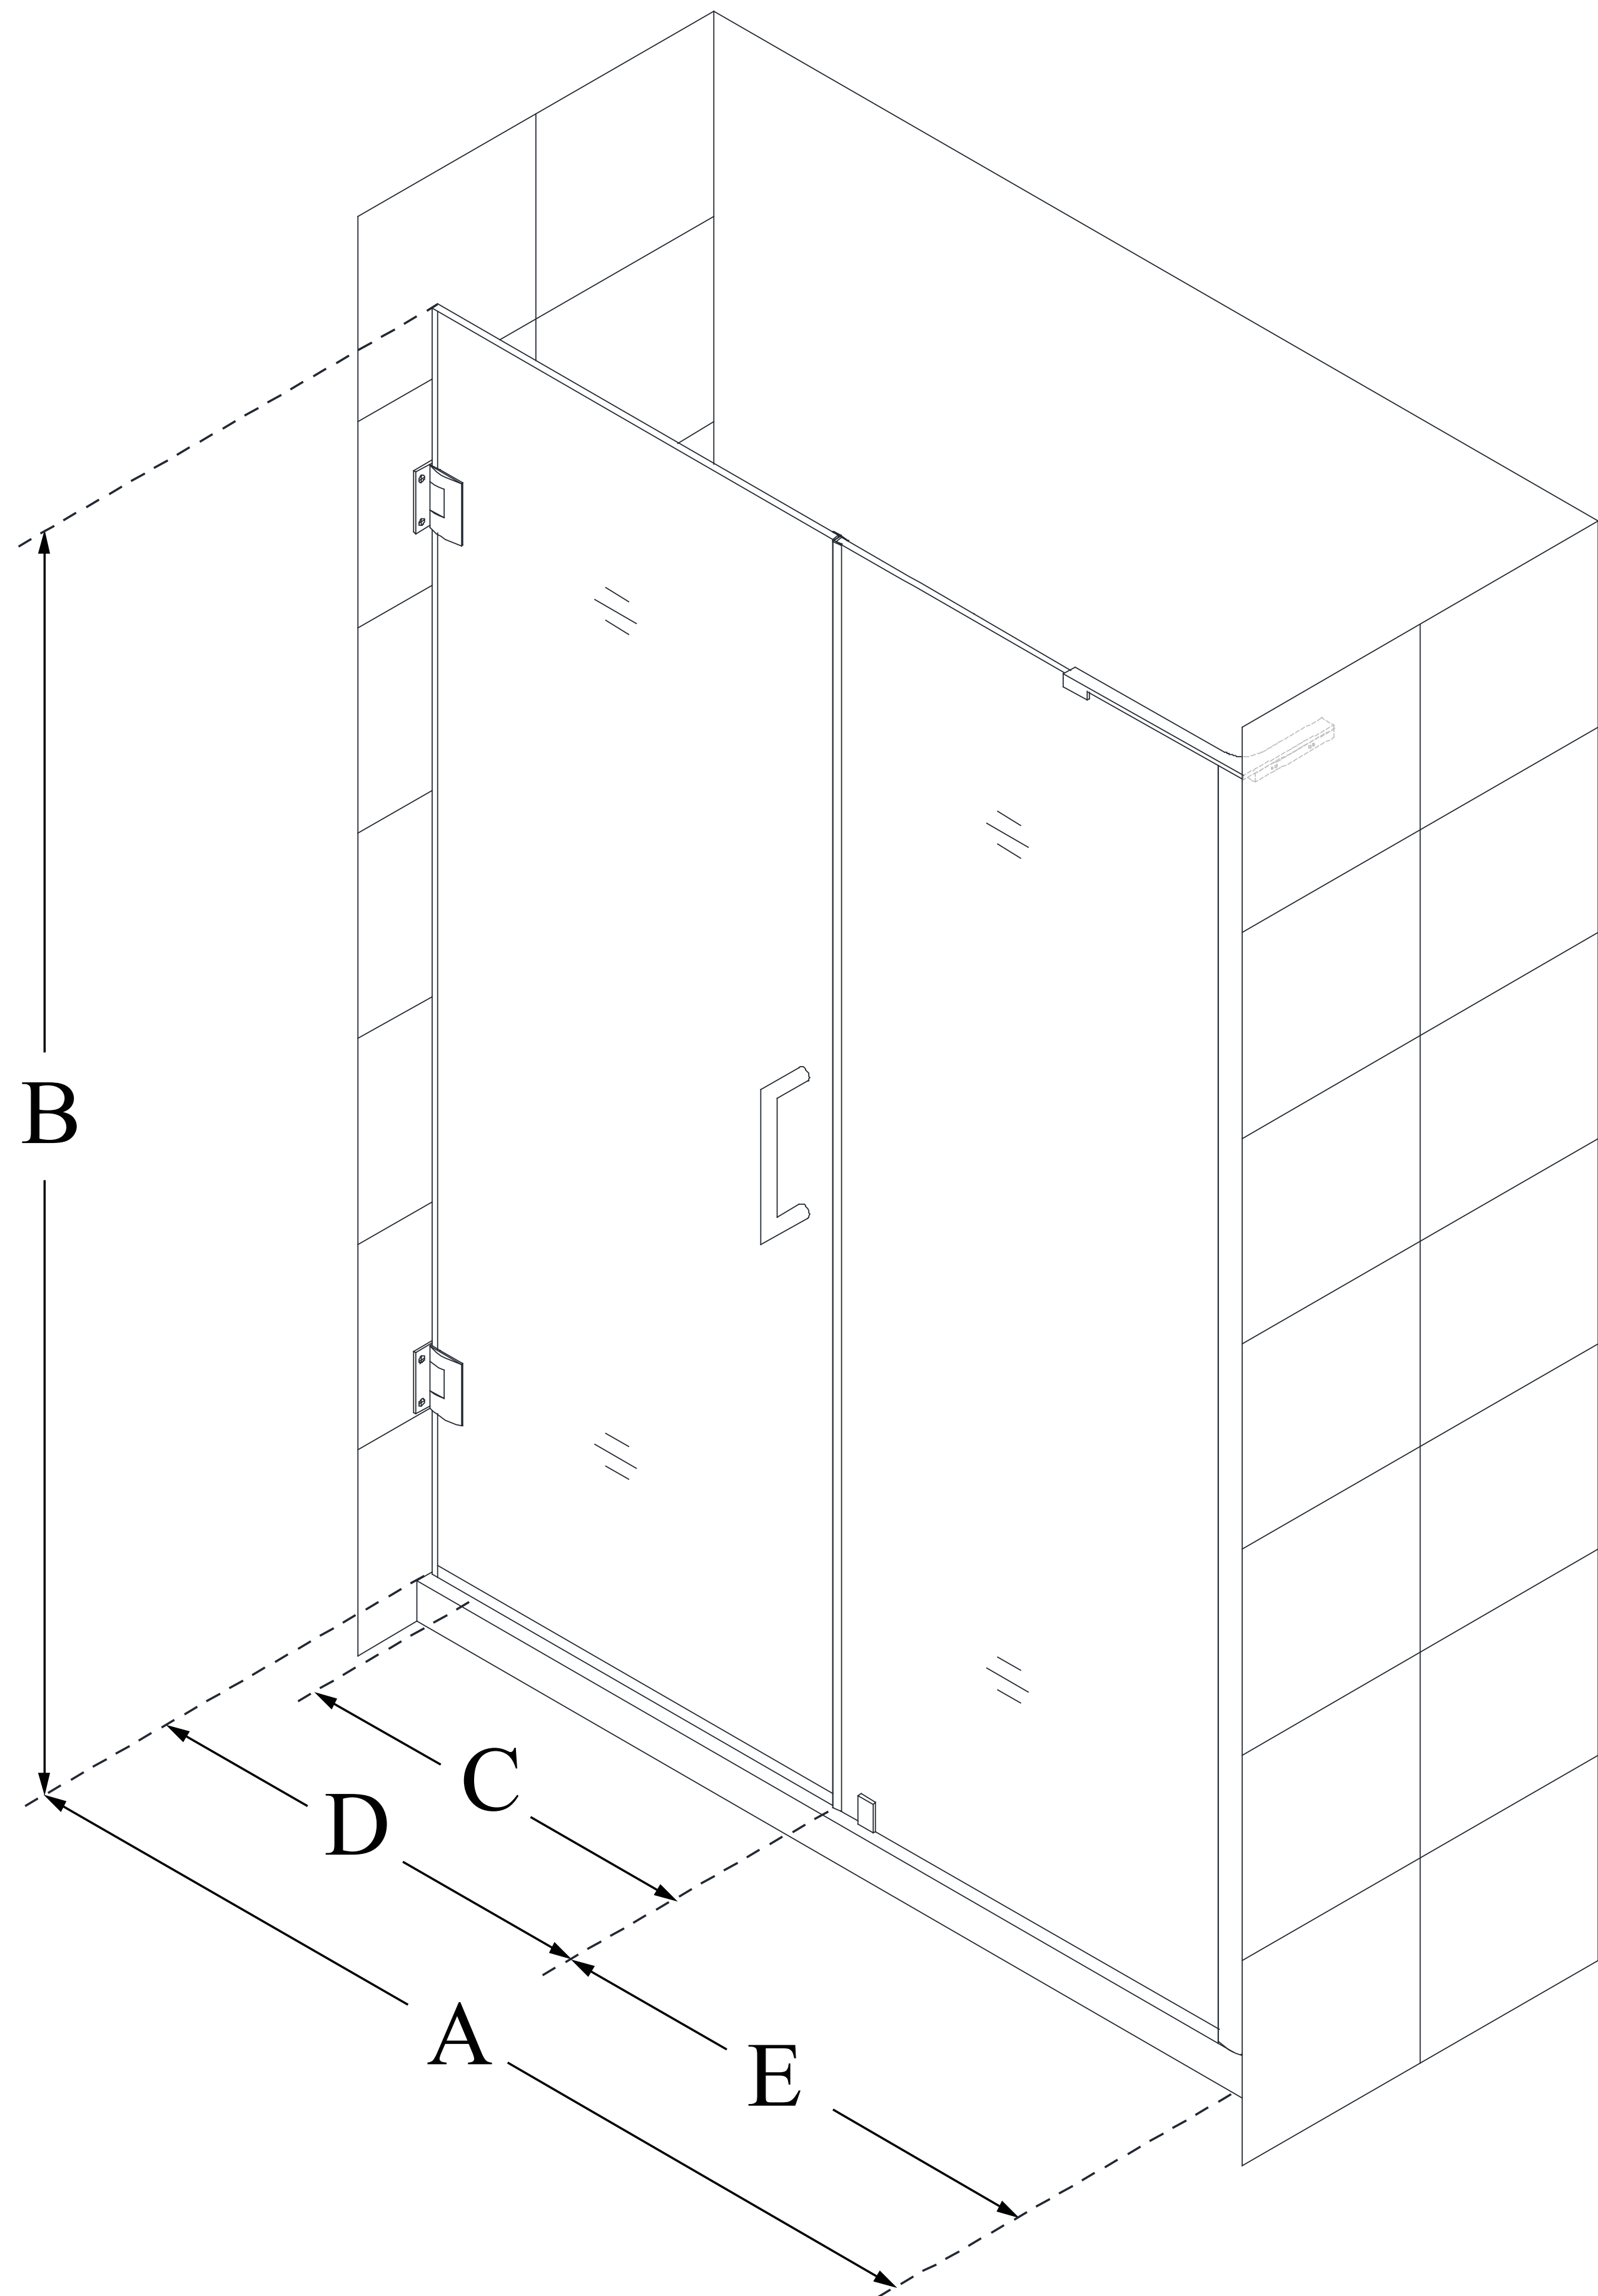

SHDR-2054723

UNIDOOR-LS

DreamLine Unidoor-LS 54-55
in. W x 72 in. H Frameless Hinged
Shower Door with Support Arm

SWING DOOR

CONFIGURATION DIMENSIONS:

A: 54 - 55 in.

MODEL WIDTH

B: 72 in.

MODEL HEIGHT

C: 23 in.

ACCESS WIDTH

D: 24 in.

DOOR WIDTH

E: 30 in.

INLINE PANEL WIDTH

1 1/2 in.

MINIMUM THRESHOLD WIDTH

Yes (Inline Panel)

DRILLING REQUIRED

DreamLine reserves the right to update or modify the hardware or materials pictured without prior notice for the purpose of product improvement and customer satisfaction.