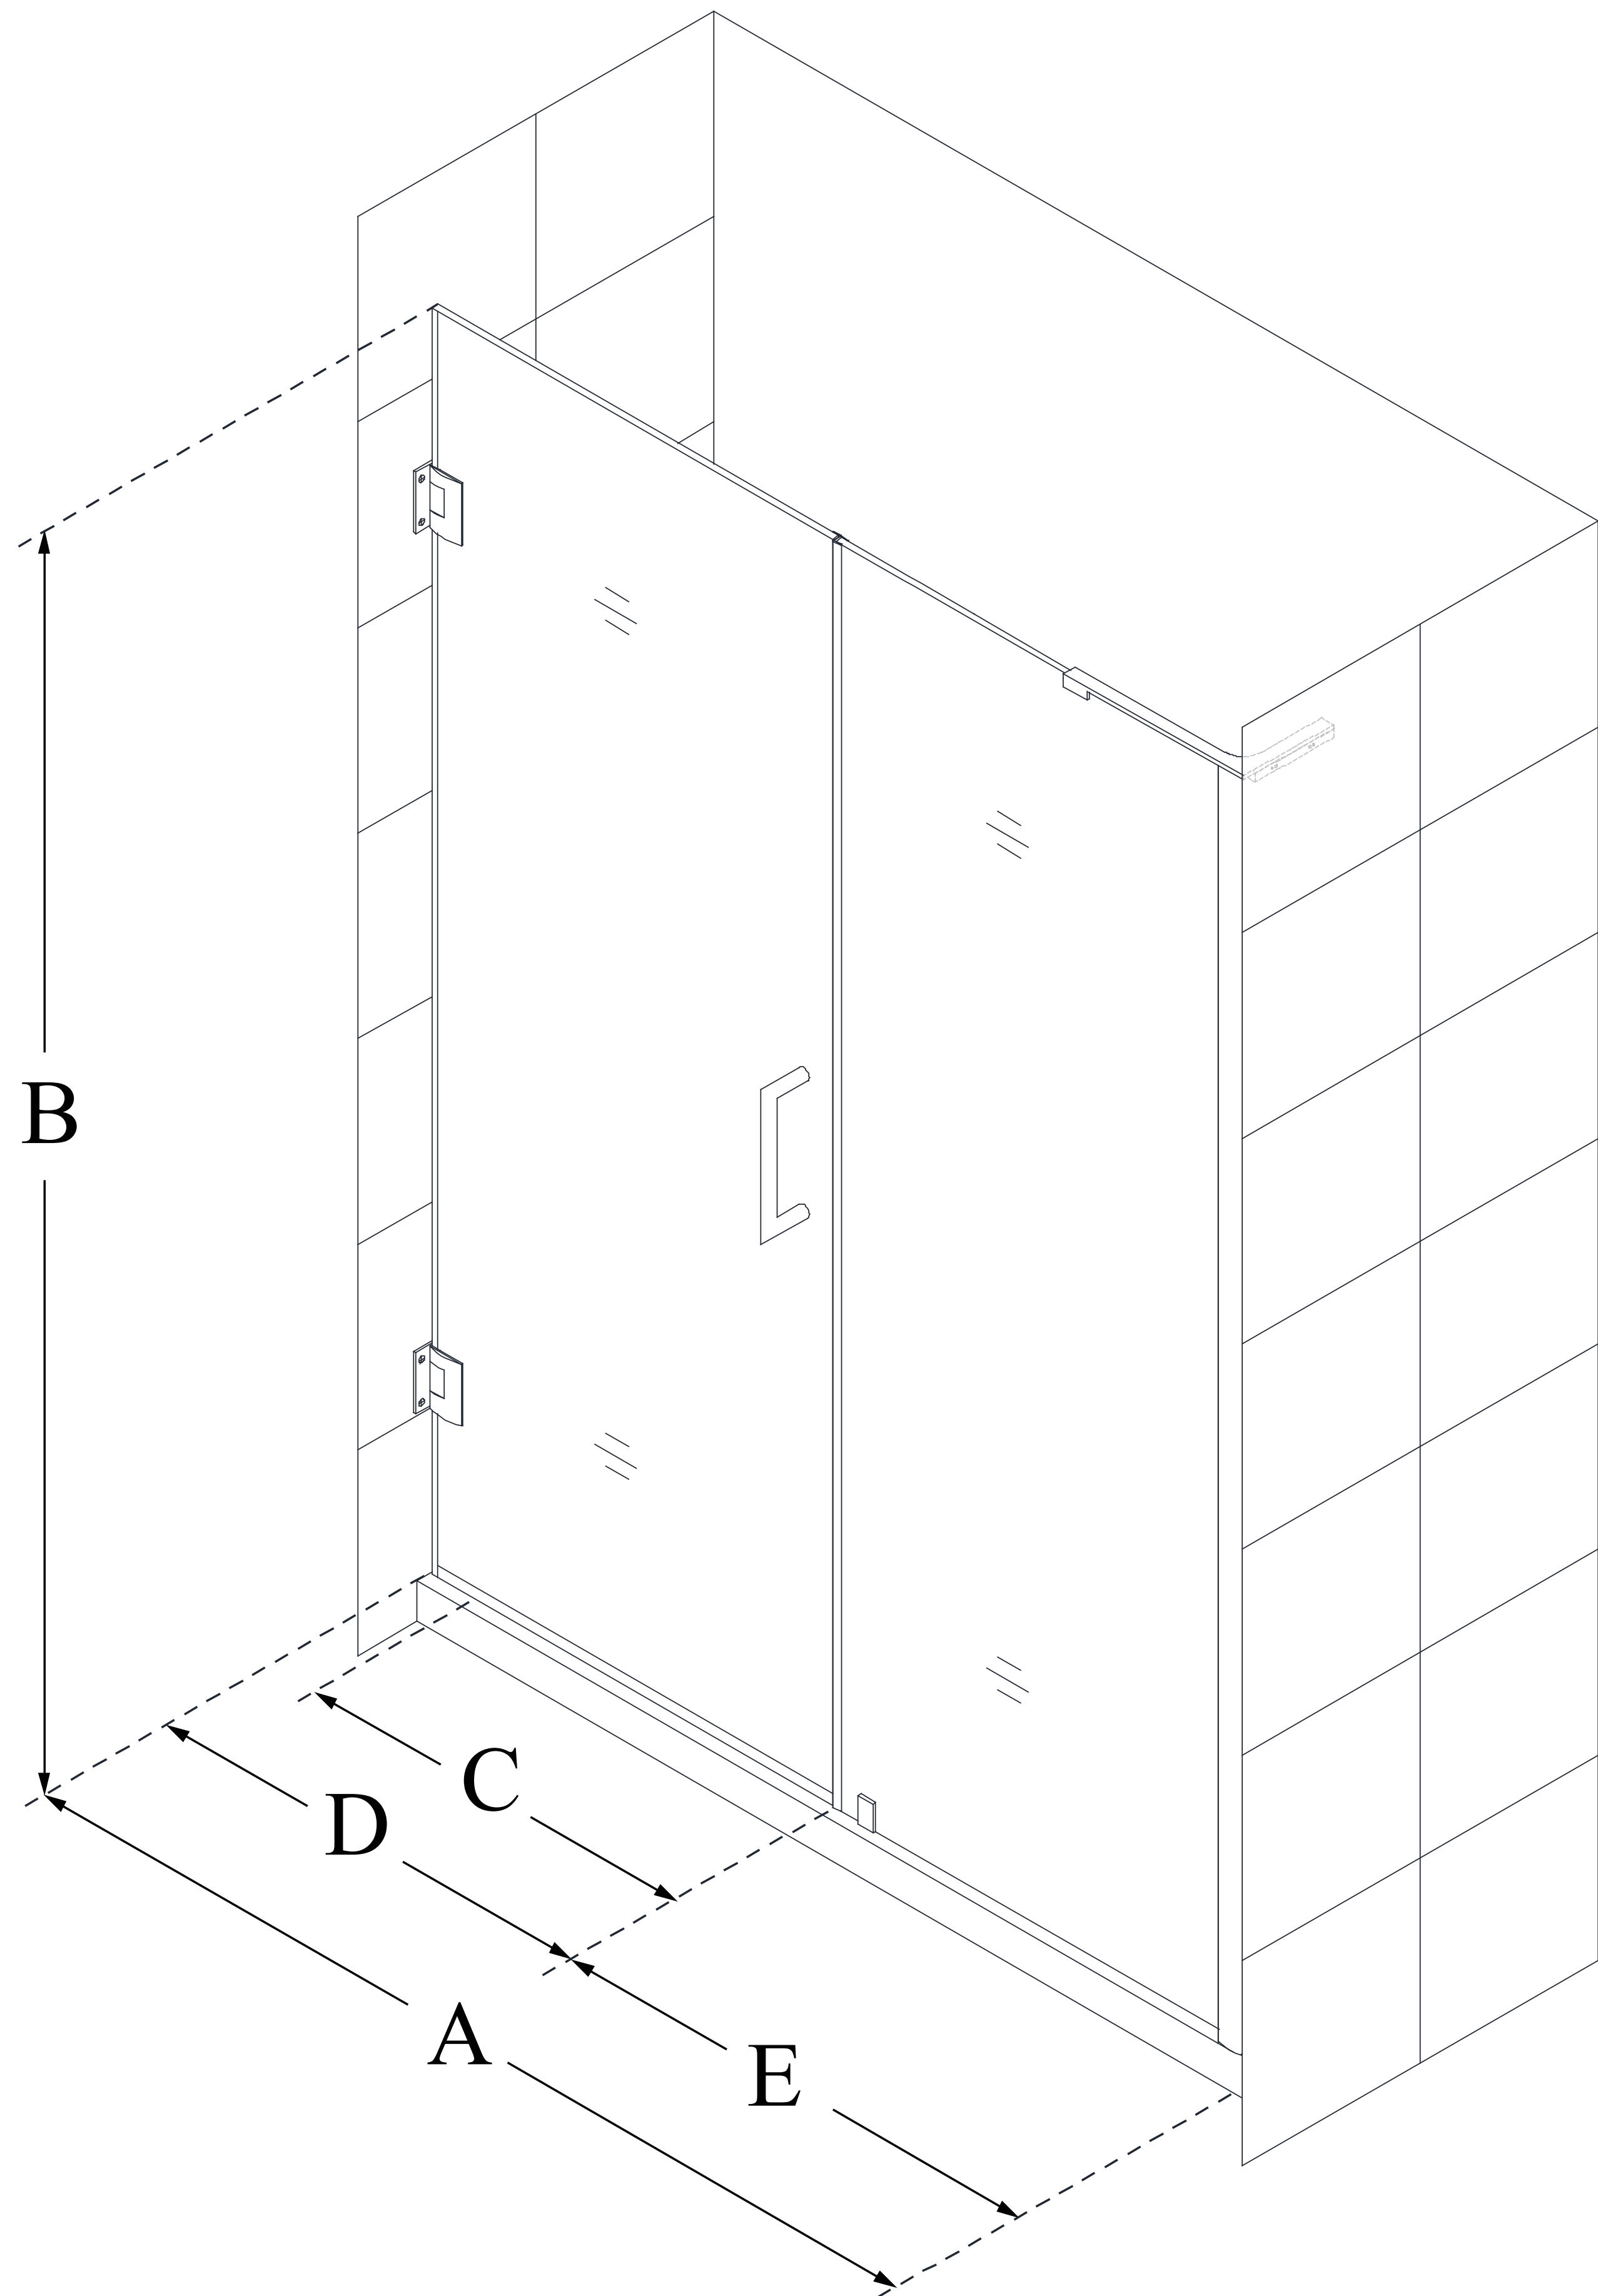

SHDR-2058722

UNIDOOR-LS

DreamLine Unidoor-LS 58-59
in. W x 72 in. H Frameless Hinged
Shower Door with Support Arm

SWING DOOR

CONFIGURATION DIMENSIONS:

A: 58 - 59 in.

MODEL WIDTH

B: 72 in.

MODEL HEIGHT

C: 27 in.

ACCESS WIDTH

D: 28 in.

DOOR WIDTH

E: 30 in.

INLINE PANEL WIDTH

1 1/2 in.

MINIMUM THRESHOLD WIDTH

Yes (Inline Panel)

DRILLING REQUIRED

DreamLine reserves the right to update or modify the hardware or materials pictured without prior notice for the purpose of product improvement and customer satisfaction.