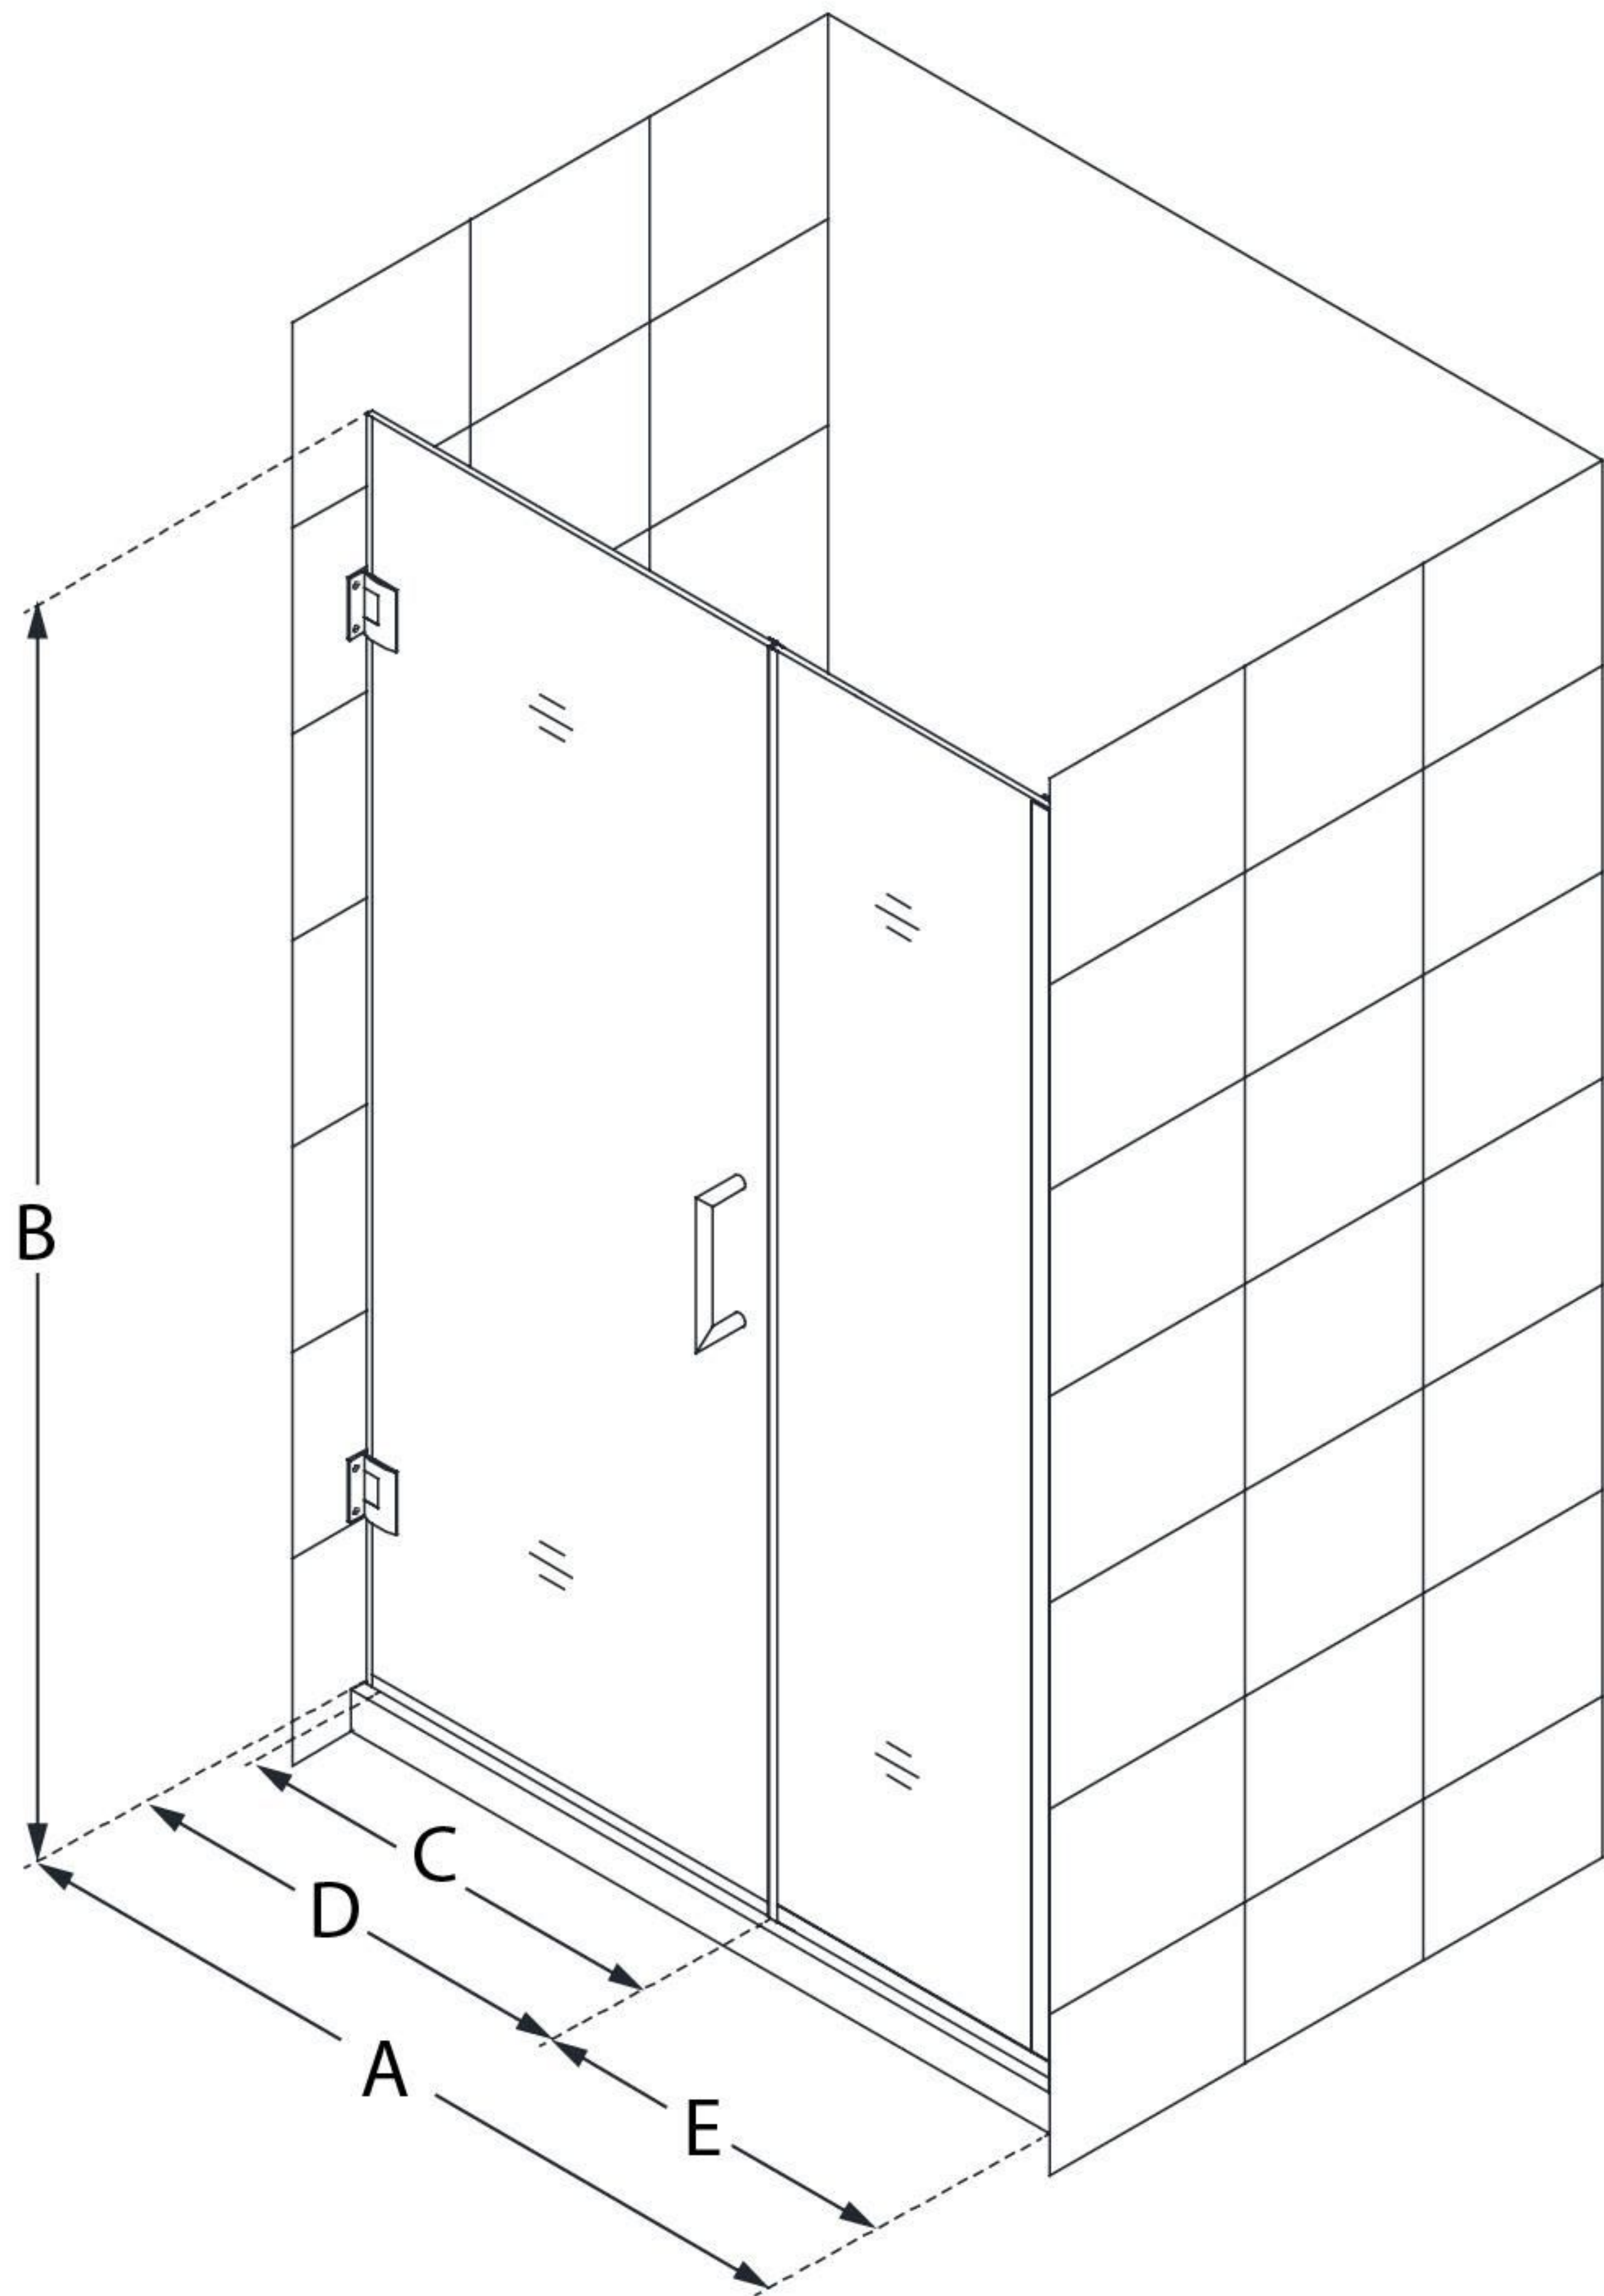

# UNIDOOR PLUS

DreamLine Unidoor Plus 29 1/2 -  
30" W x 72" H Frameless Hinged  
Shower Door, Clear Glass

**SWING DOOR**

## CONFIGURATION DIMENSIONS:

**A: 29 1/2 - 30"**

MODEL WIDTH

**B: 72"**

MODEL HEIGHT

**C: 22"**

ACCESS WIDTH

**D: 23"**

DOOR WIDTH

**E: 6 1/2"**

INLINE PANEL WIDTH

DreamLine reserves the right to update or modify the hardware or materials pictured without prior notice for the purpose of product improvement and customer satisfaction.