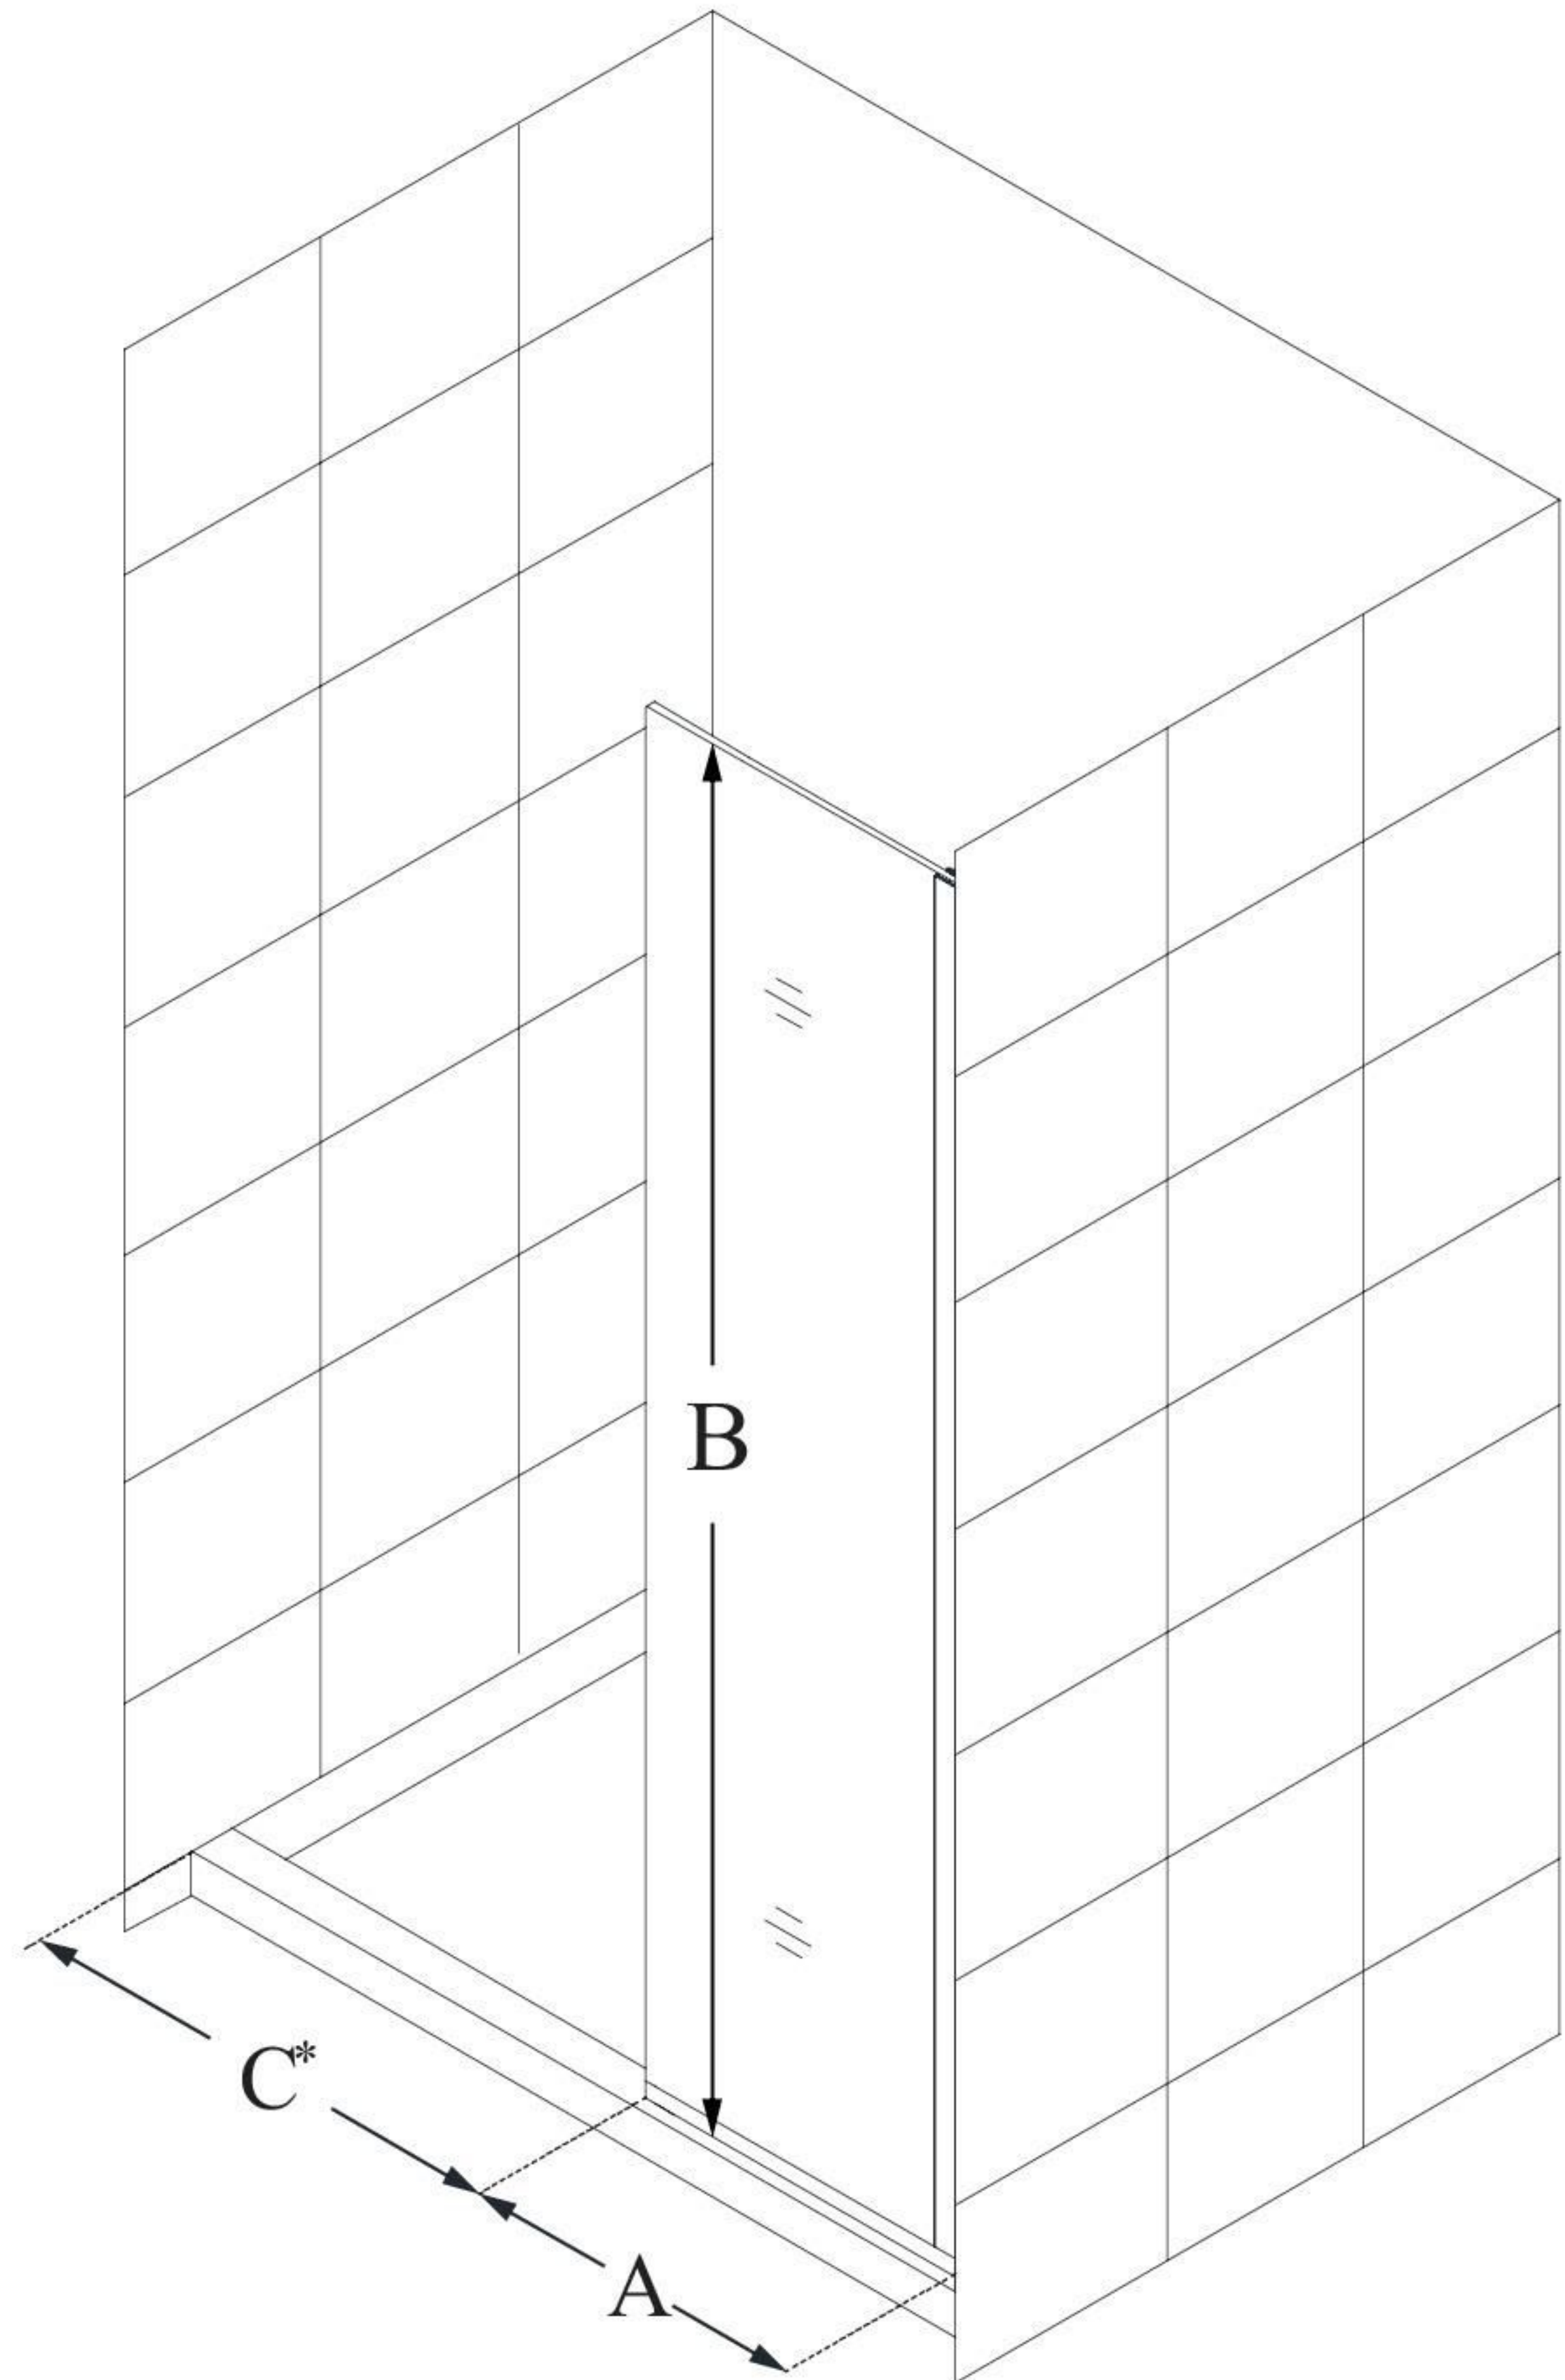

SHDR-3230721

LINEA

DreamLine Linea Single Panel
Frameless Shower Screen 30" W
x 72" H, Open Entry Design, Clear
Glass

WALK-IN SHOWER

CONFIGURATION DIMENSIONS:

A: 30"

MODEL WIDTH

B: 72"

MODEL HEIGHT

C: 22" min

ACCESS WIDTH

D: -

DOOR WIDTH

E: 30"

INLINE PANEL WIDTH

DreamLine reserves the right to update or modify the hardware or materials pictured without prior notice for the purpose of product improvement and customer satisfaction.