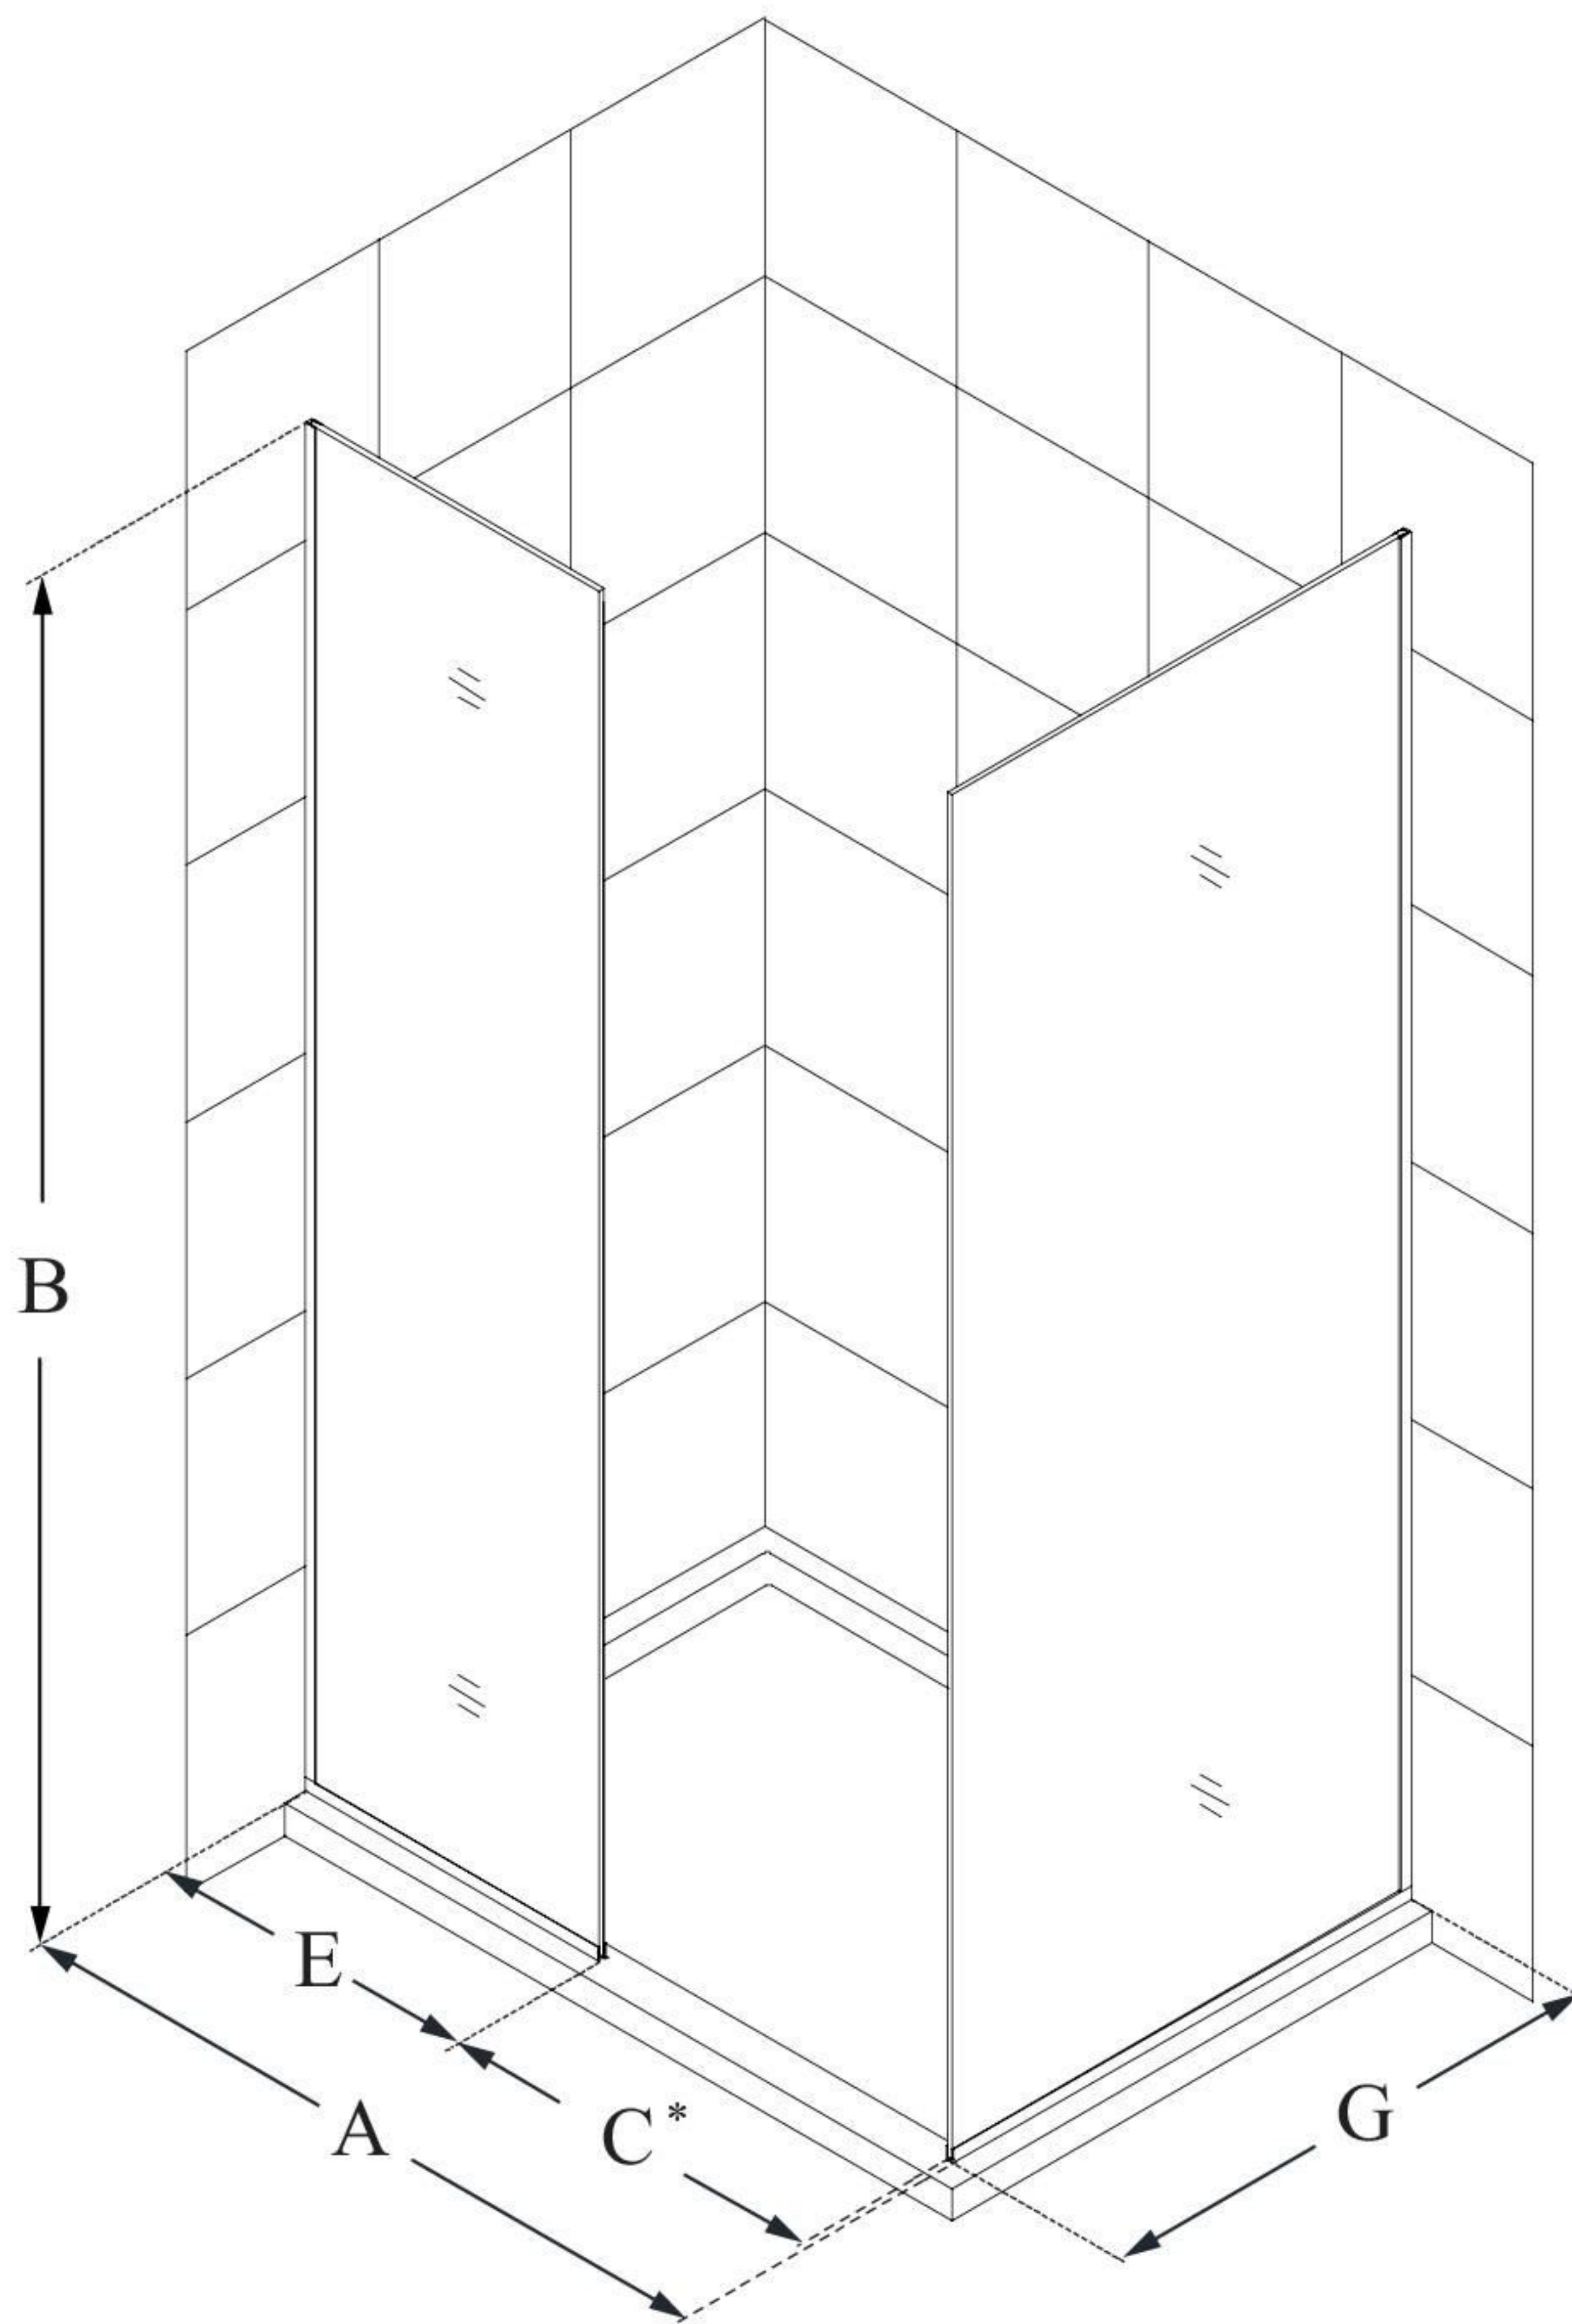

## LINEA

DreamLine Linea Two Individual  
Frameless Shower Screens 34" W  
x 72" H each, Open Entry Design,  
Clear Glass

**WALK-IN SHOWER**

### CONFIGURATION DIMENSIONS:

**A: 34"**

MODEL WIDTH

**B: 72"**

MODEL HEIGHT

**C: 22" min**

ACCESS WIDTH

**D: -**

DOOR WIDTH

**E: 34"**

INLINE PANEL WIDTH

**G: 34"**

RETURN PANEL WIDTH

DreamLine reserves the right to update or modify the hardware or materials pictured without prior notice for the purpose of product improvement and customer satisfaction.