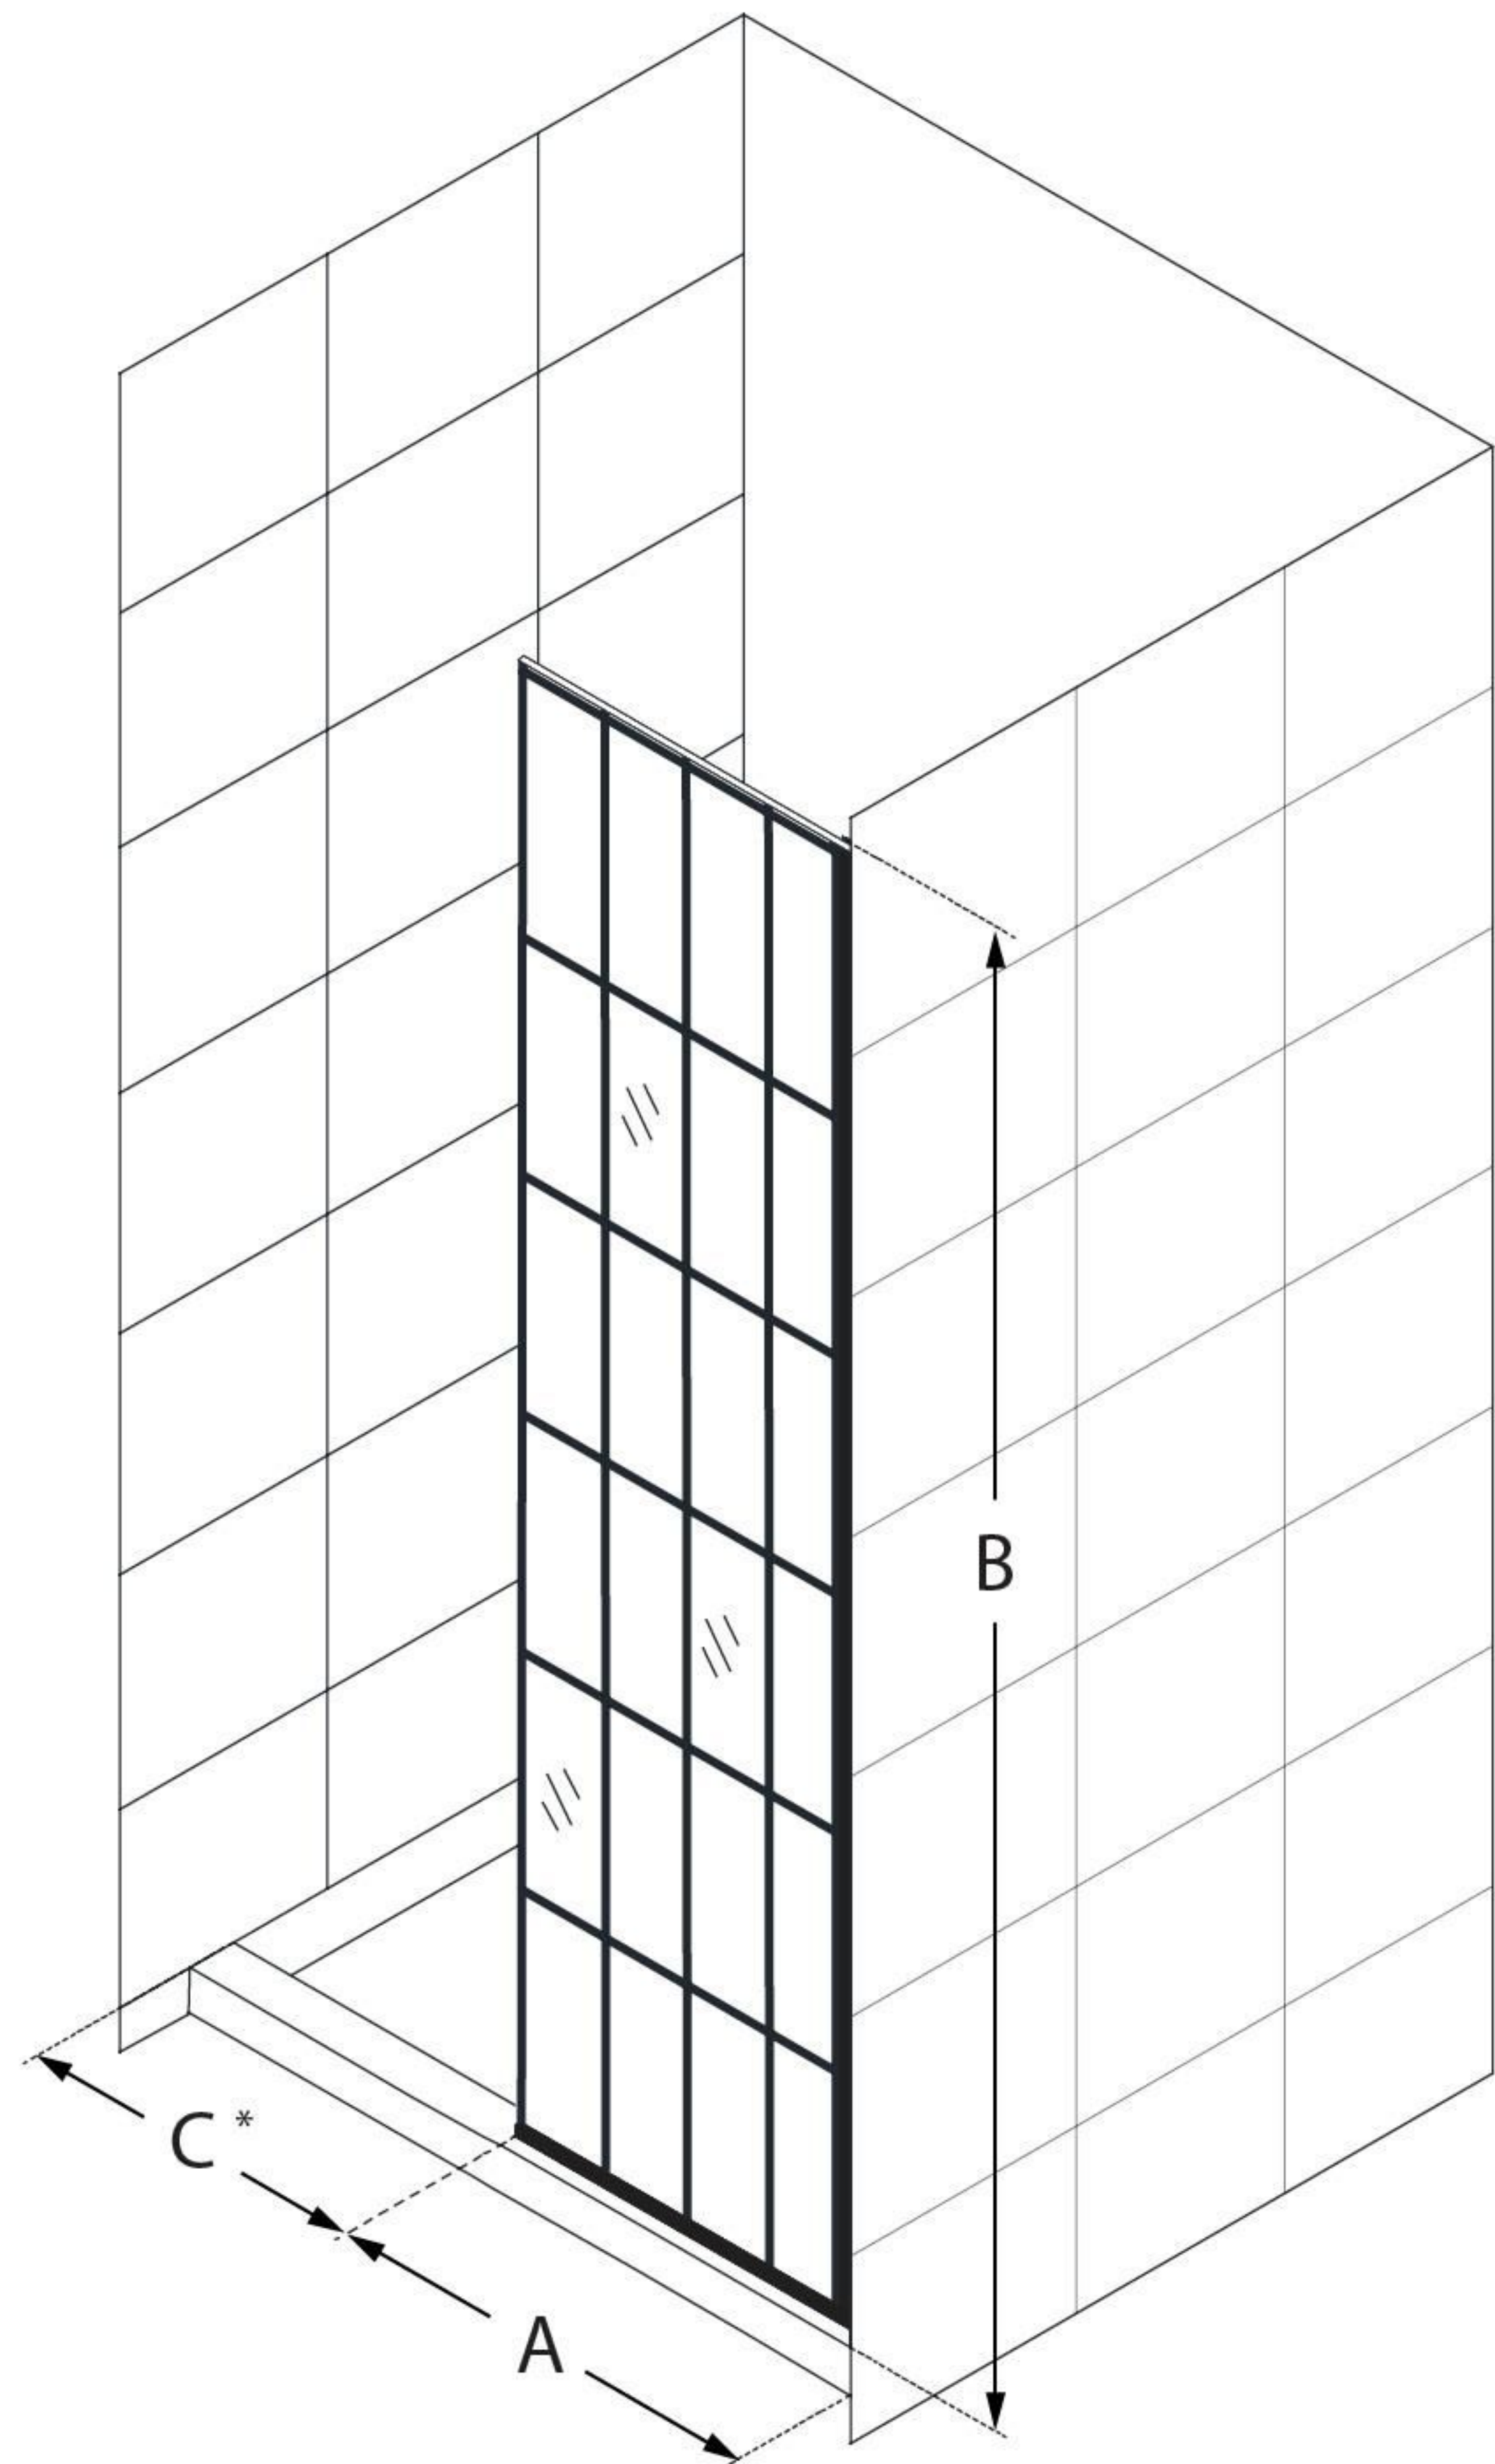

SHDR-3234721

FRENCH LINEA

DreamLine French Linea Toulon
Single Panel Frameless Shower
Screen 34" W x 72" H, Open Entry
Design

WALK-IN SHOWER

CONFIGURATION DIMENSIONS:

A: 34"

MODEL WIDTH

B: 72"

MODEL HEIGHT

C: 22" min

ACCESS WIDTH

D: -

DOOR WIDTH

E: 34"

INLINE PANEL WIDTH

DreamLine reserves the right to update or modify the hardware or materials pictured without prior notice for the purpose of product improvement and customer satisfaction.