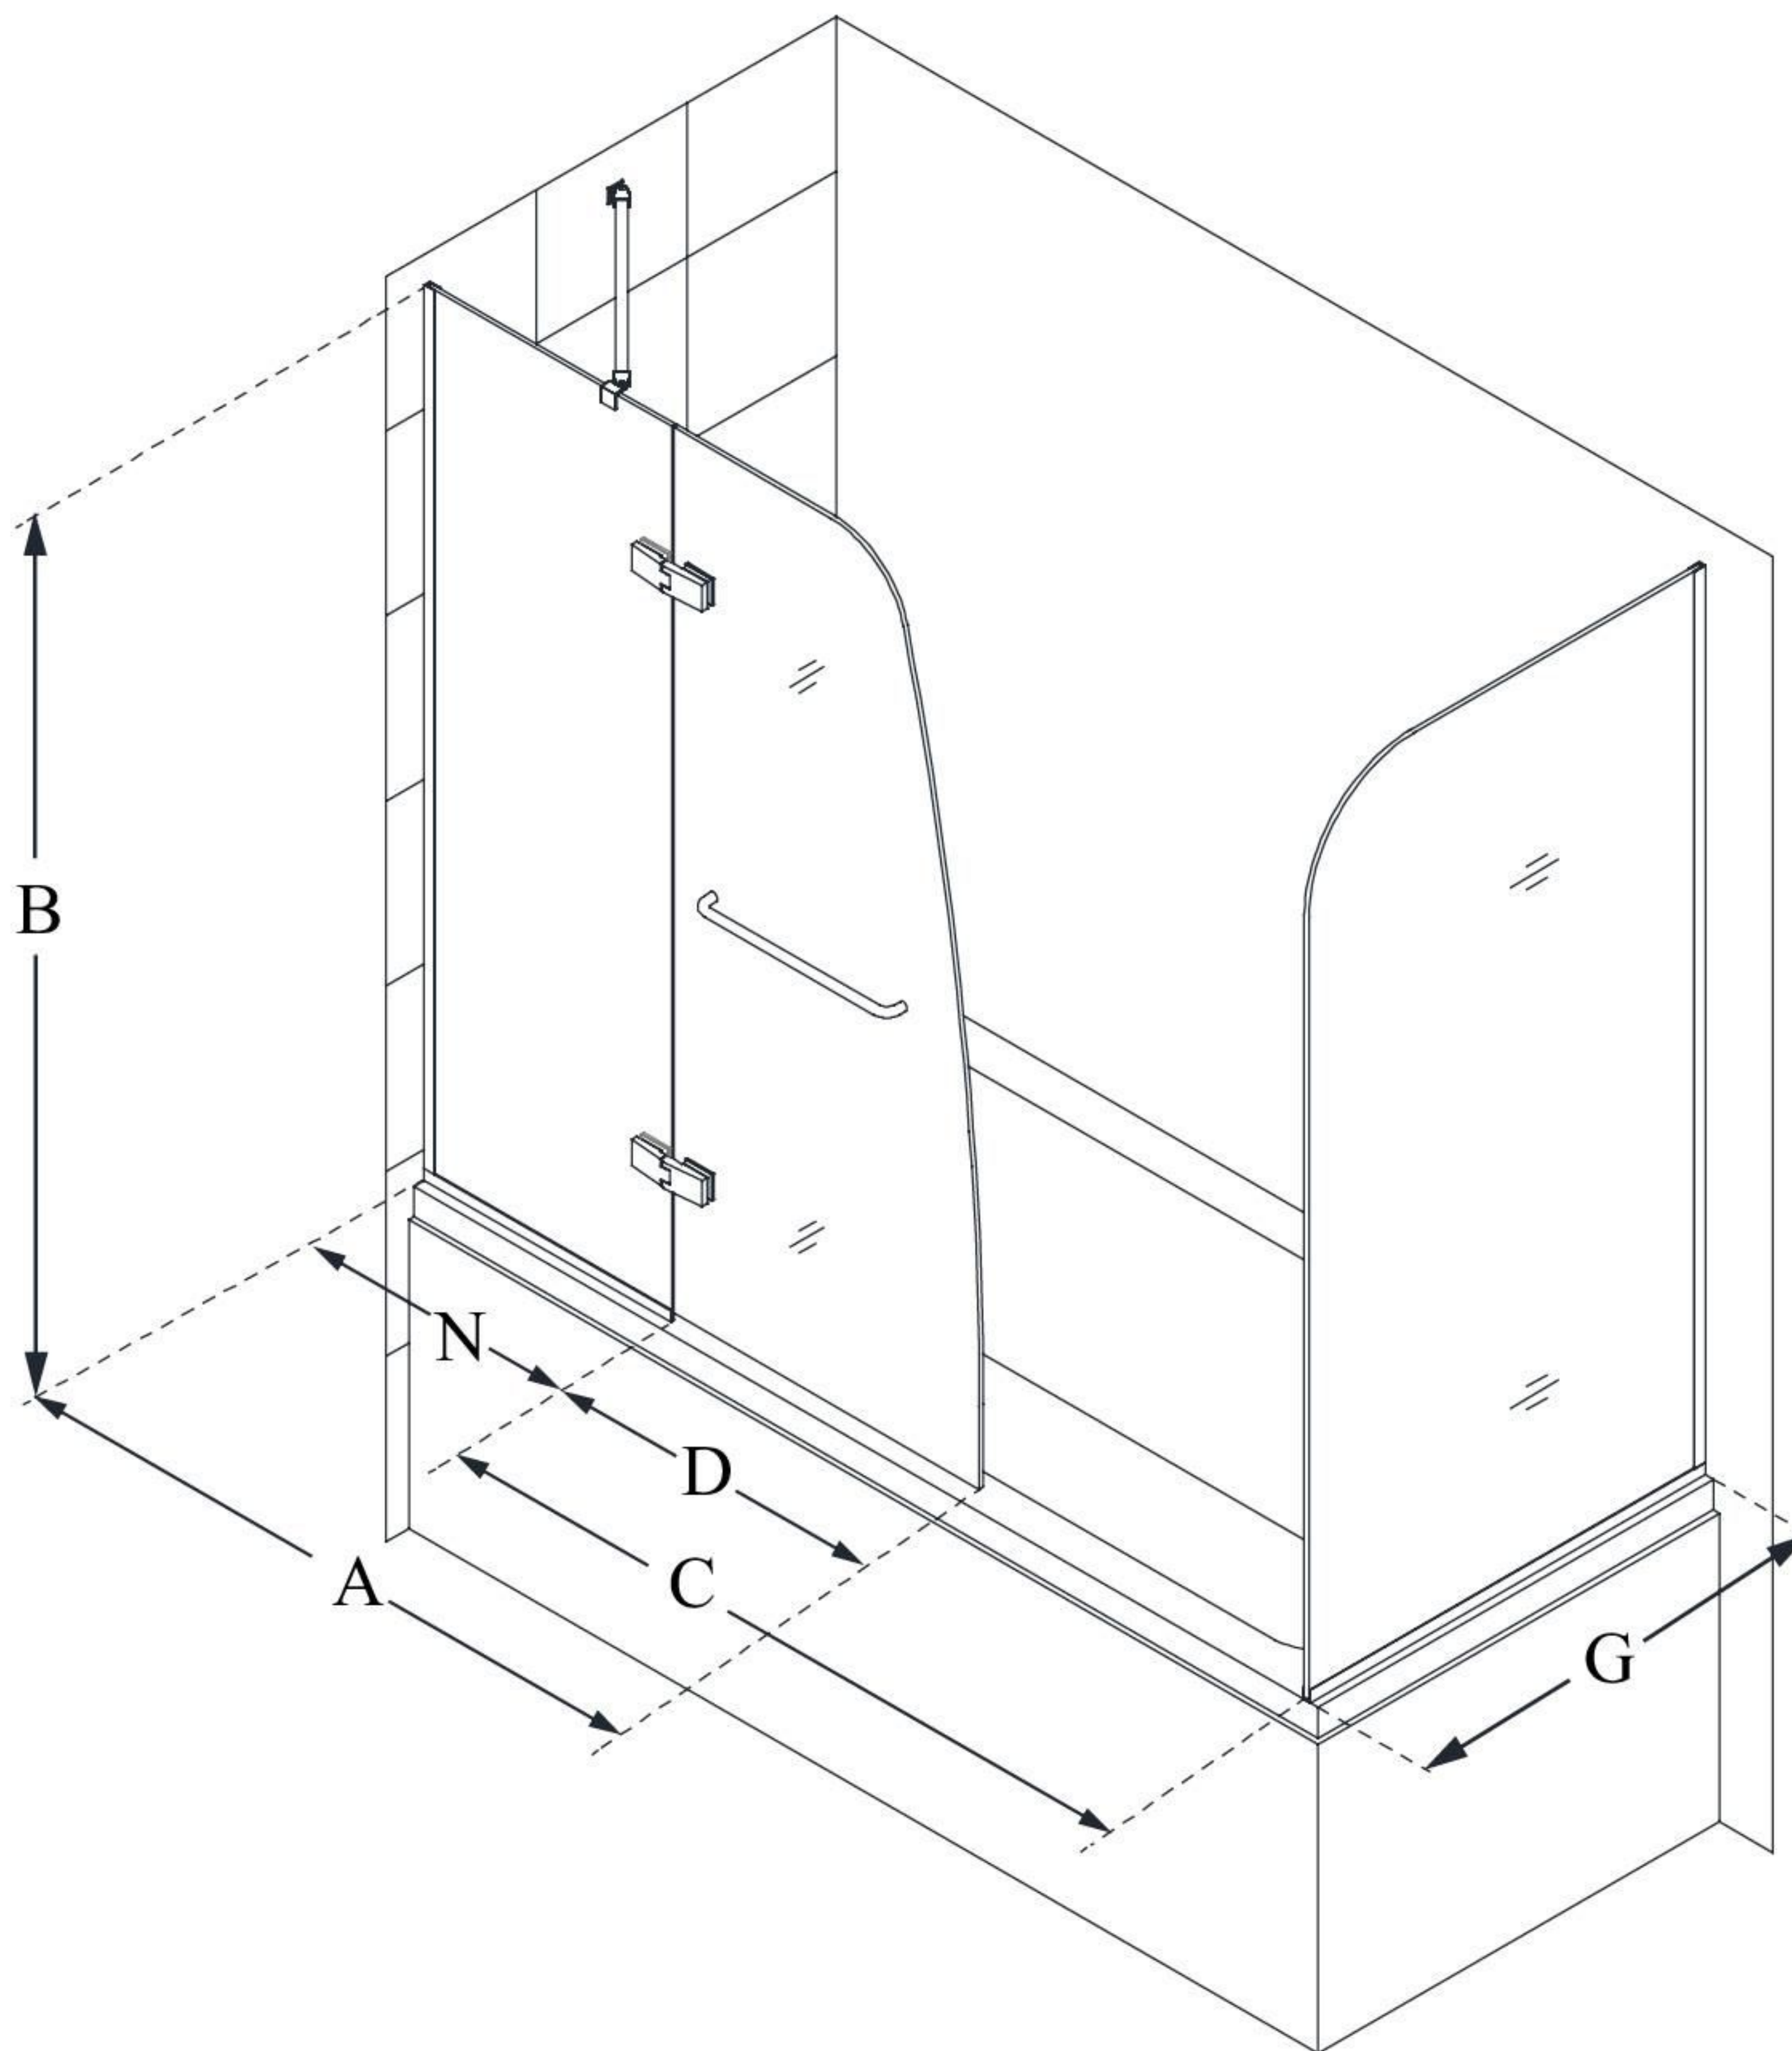

SHDR-3448580-RT

AQUA ULTRA

DreamLine Aqua Ultra 57-60" W
x 30" D x 58" H Frameless Hinged
Tub Door with Return Panel

SWING DOOR

CONFIGURATION DIMENSIONS:

A: 48"

MODEL WIDTH

B: 58"

MODEL HEIGHT

C: 36" minimum

ACCESS WIDTH

D: 24 1/8"

DOOR WIDTH

G: 30"

RETURN PANEL WIDTH

N: 23 7/8"

HINGE PANEL WIDTH

DreamLine reserves the right to update or modify the hardware or materials pictured without prior notice for the purpose of product improvement and customer satisfaction.