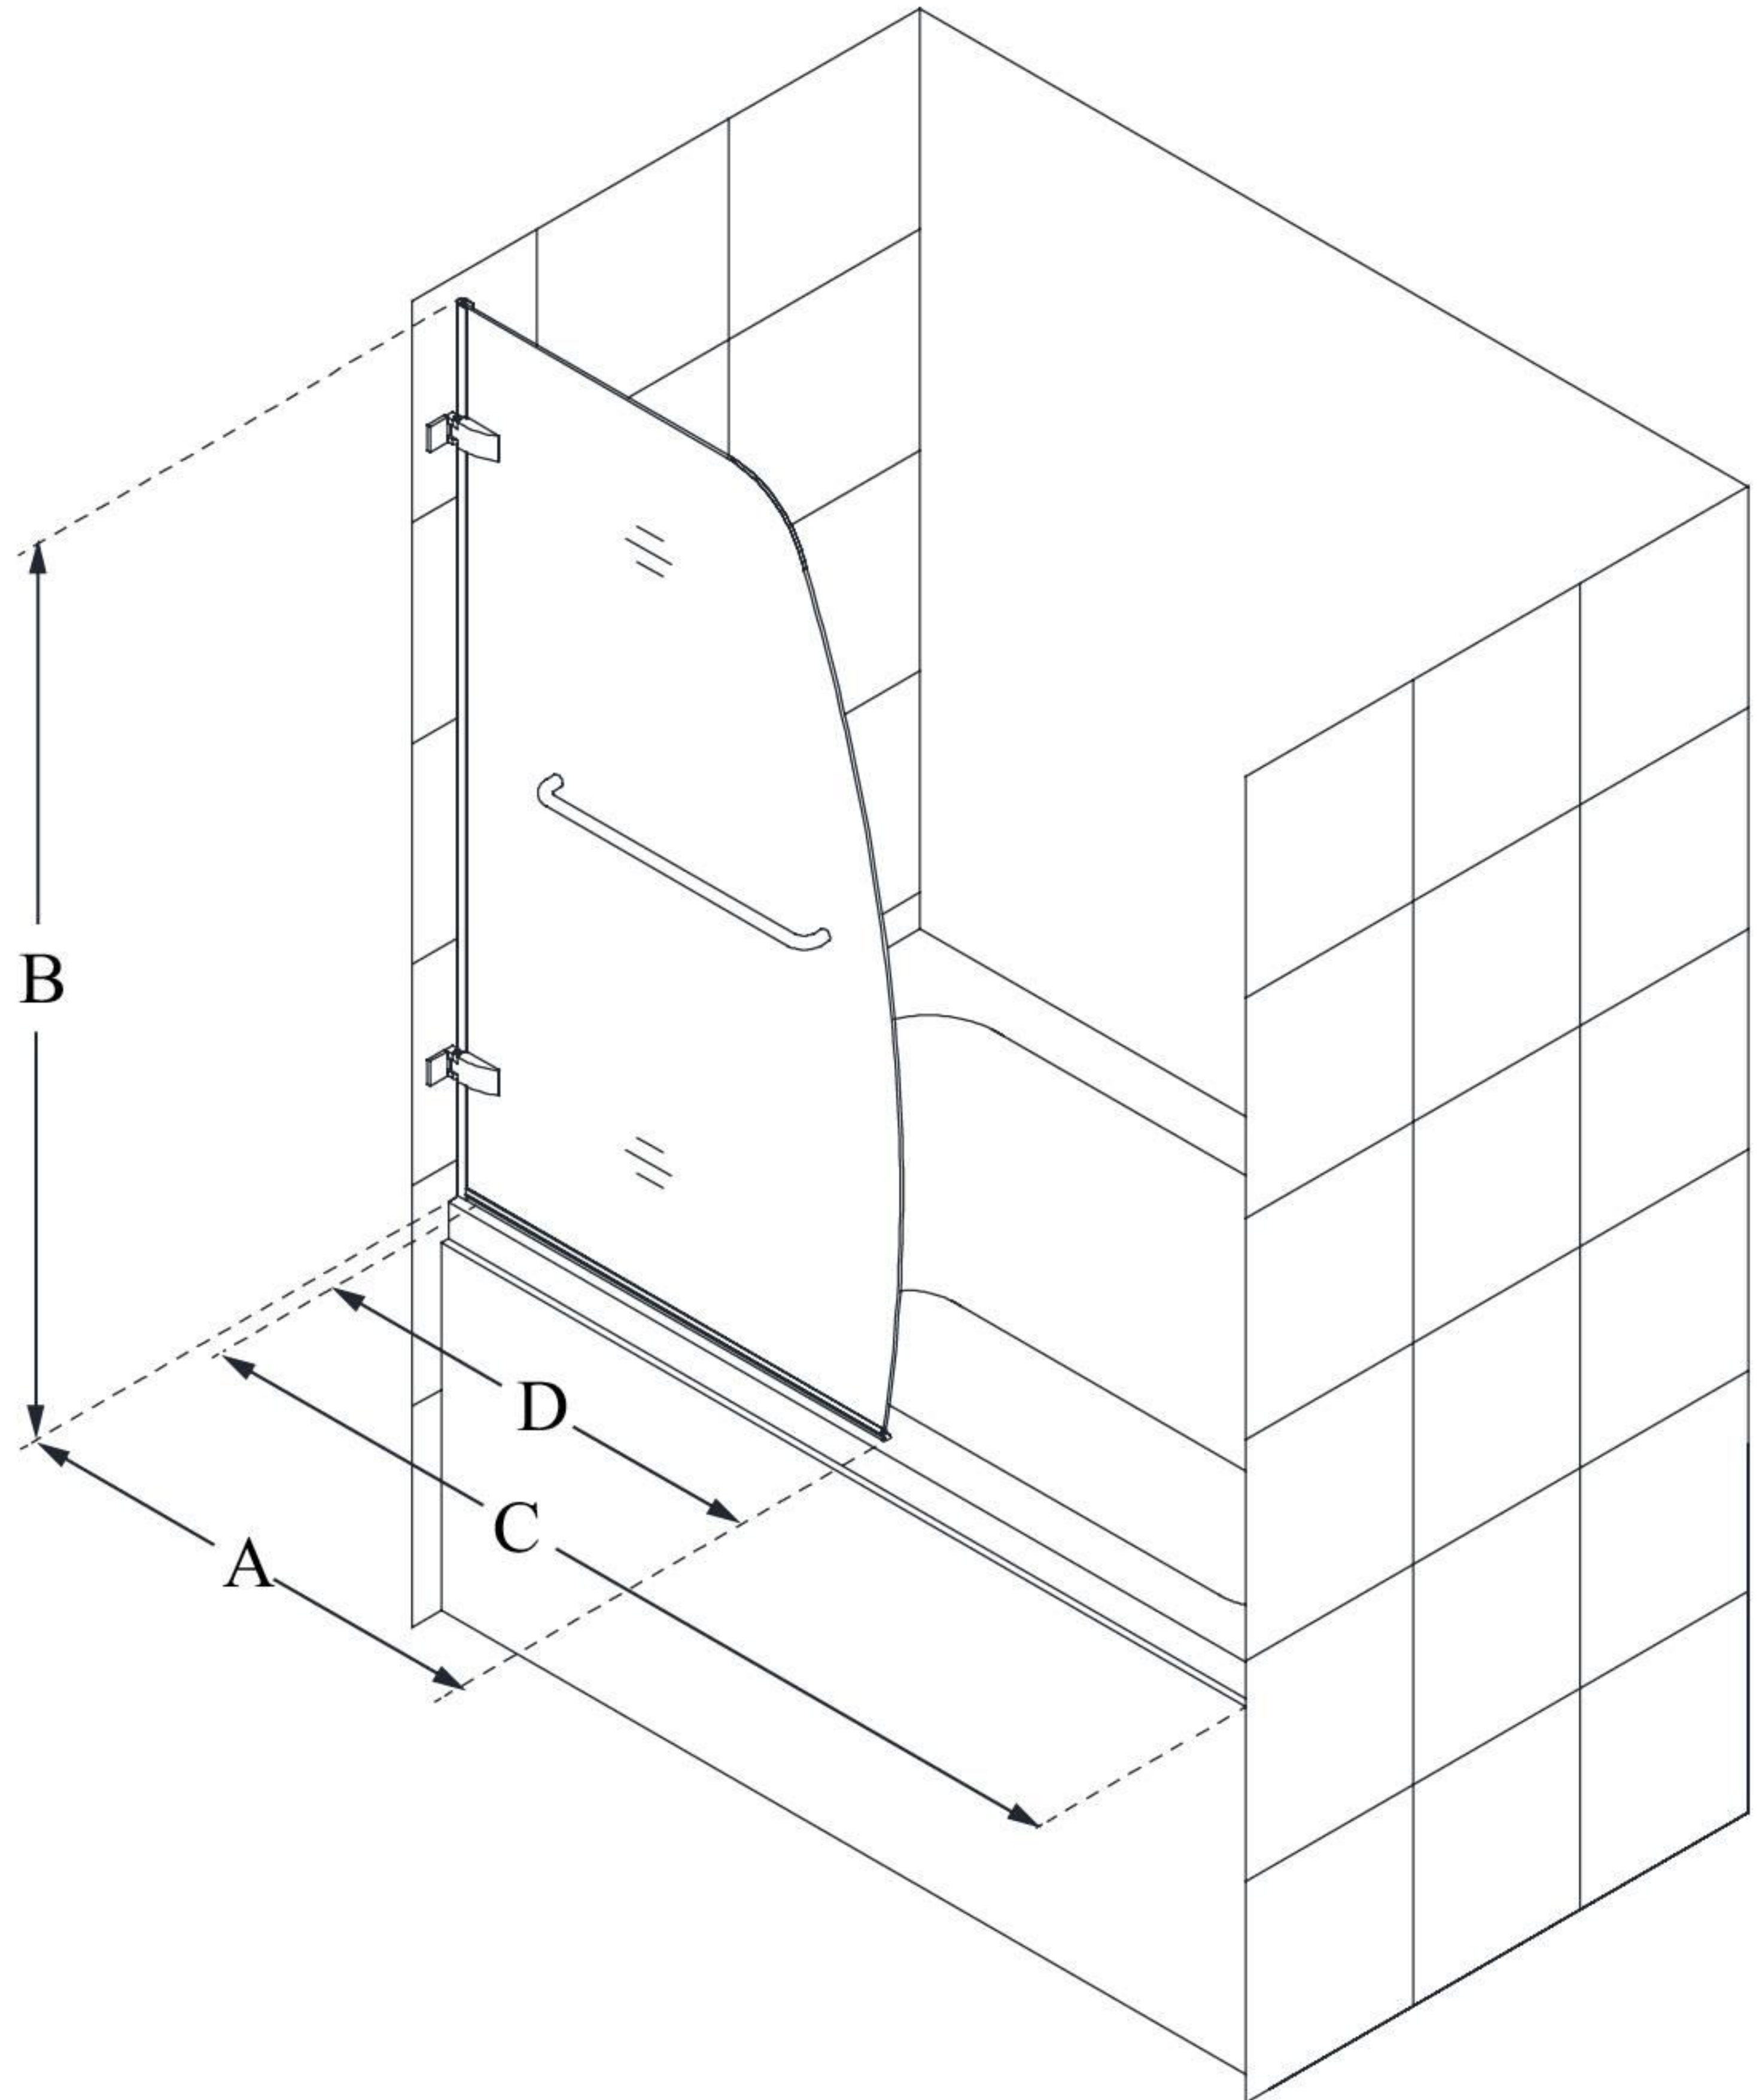

SHDR-3534586

AQUA UNO

DreamLine Aqua Uno 34" W x 58"
H Frameless Hinged Tub Door

SWING DOOR

CONFIGURATION DIMENSIONS:

A: 34 5/16"

MODEL WIDTH

B: 58"

MODEL HEIGHT

C: 59 1/2" minimum

ACCESS WIDTH

D: 34"

DOOR WIDTH

DreamLine reserves the right to update or modify the hardware or materials pictured without prior notice for the purpose of product improvement and customer satisfaction.