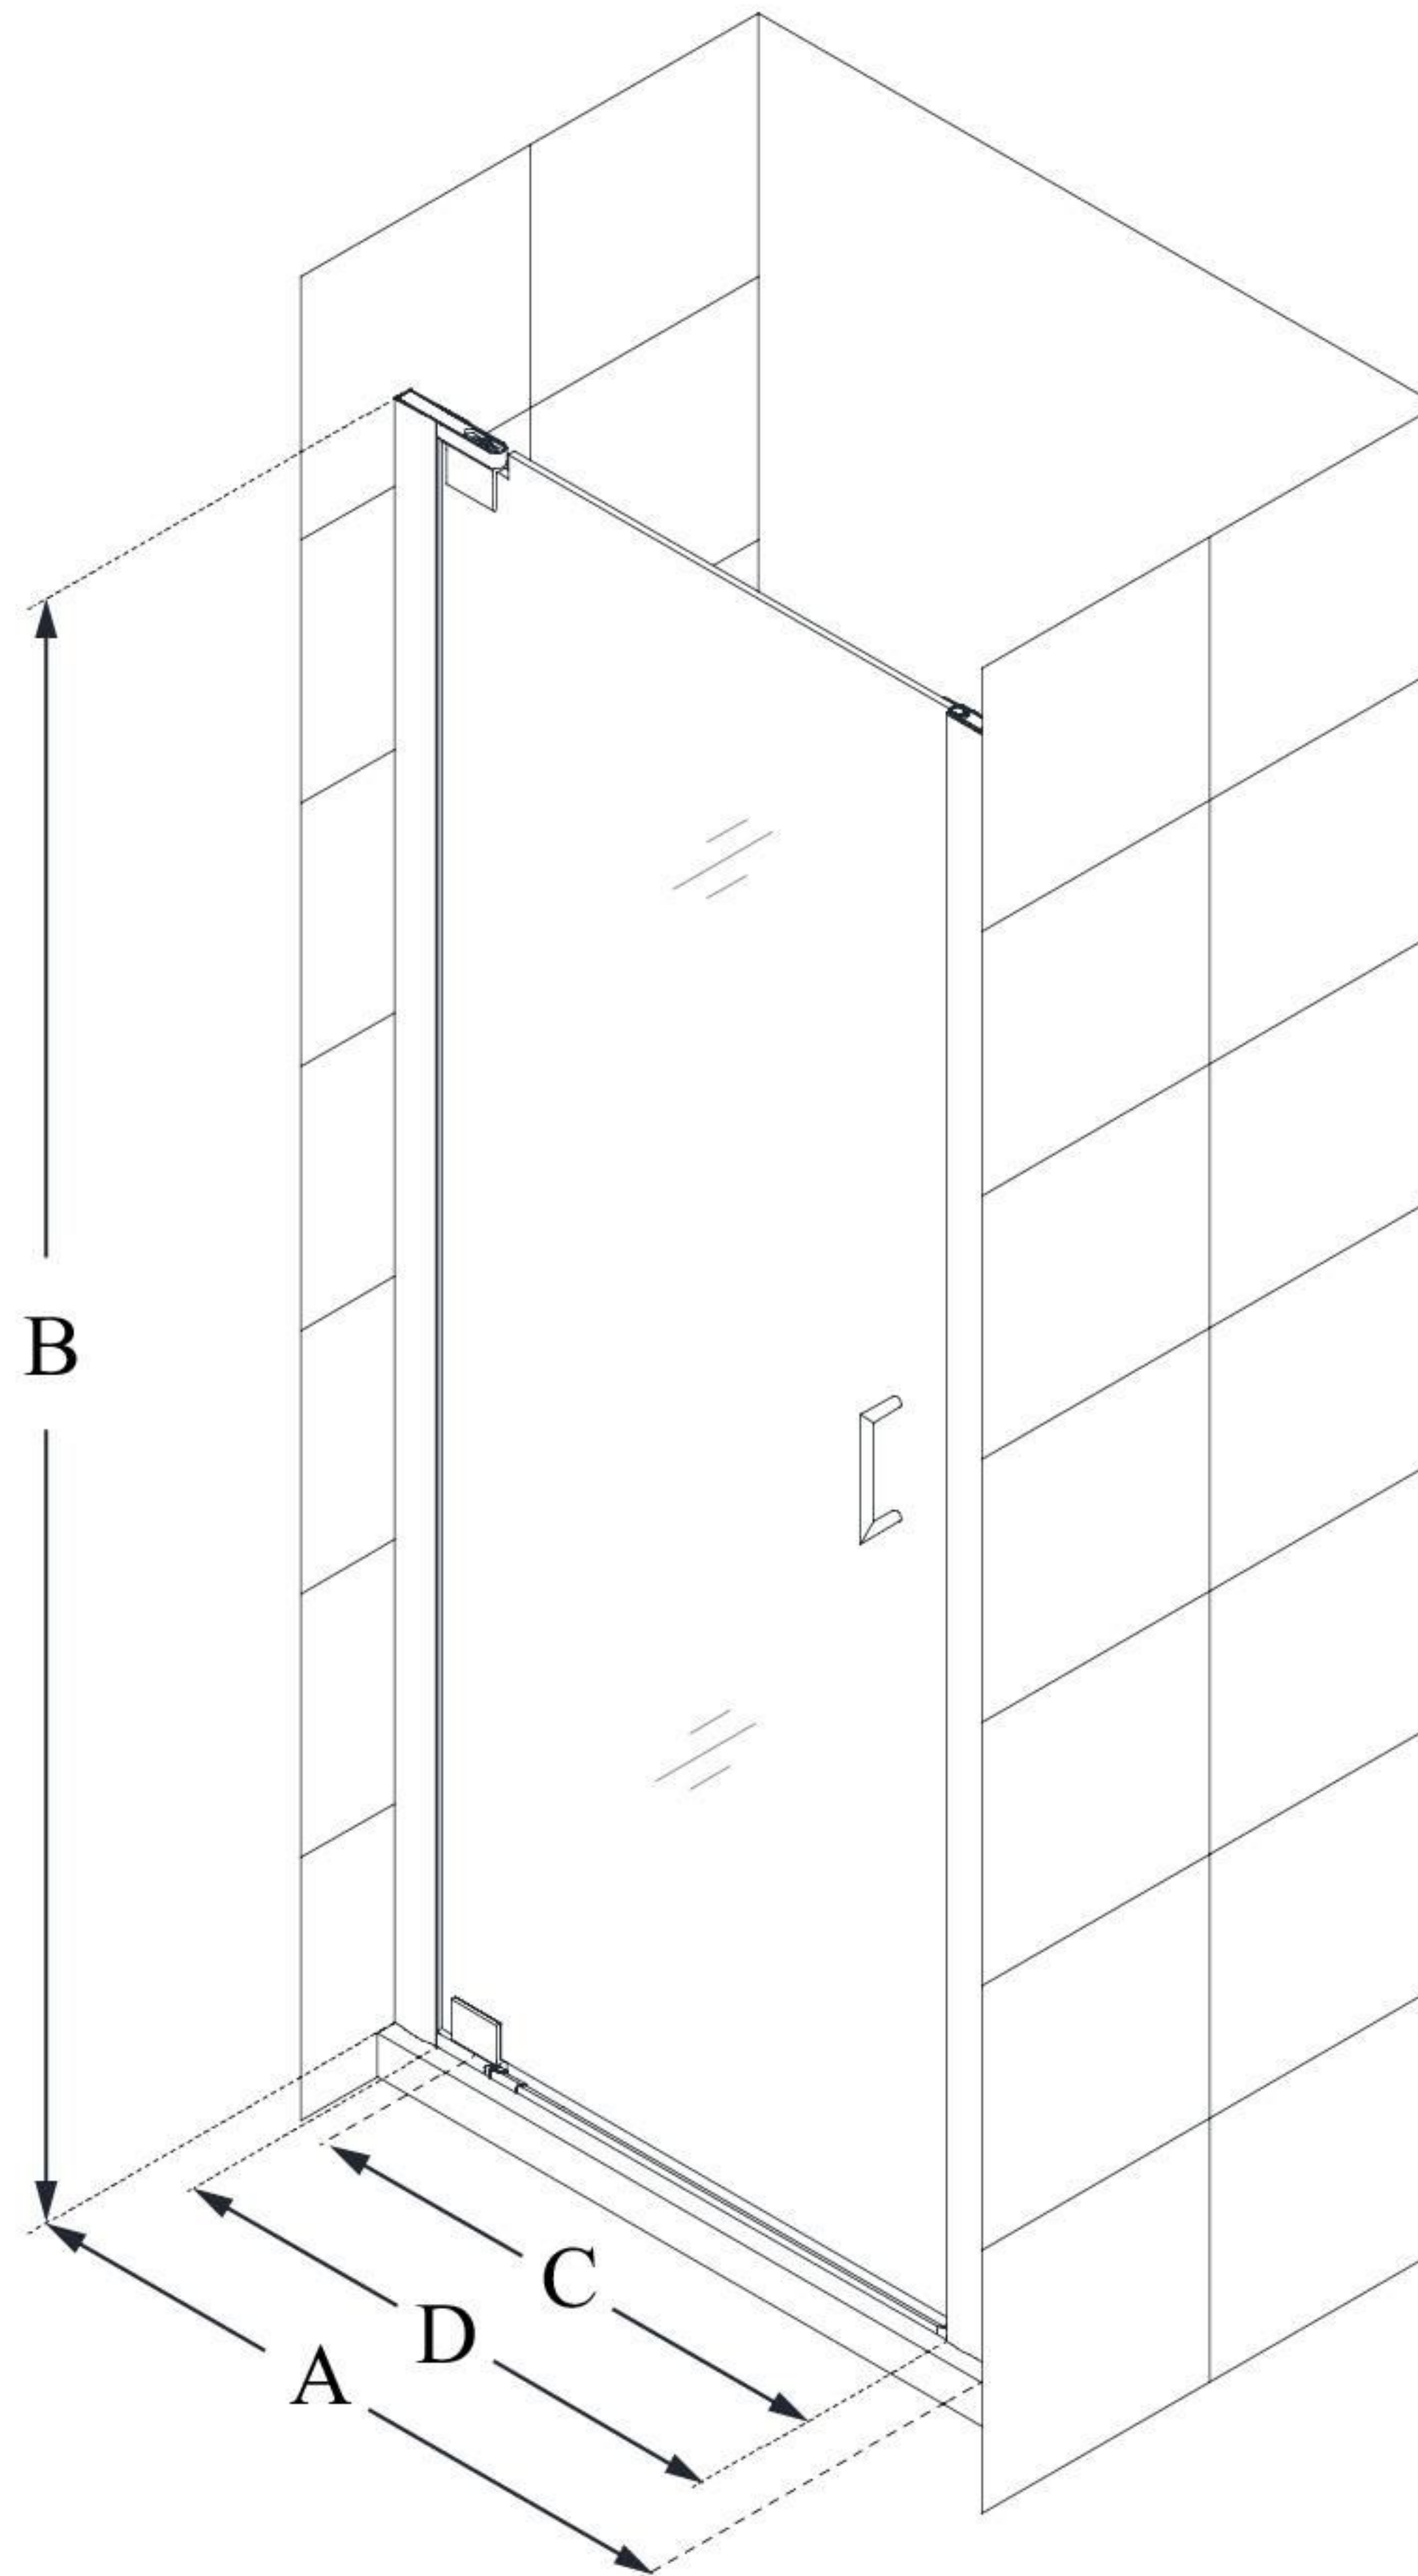

SHDR-4128720

ELEGANCE

DreamLine Elegance 28 3/4 - 30 3/4" W x 72" H Frameless Pivot Shower Door

PIVOT DOOR

CONFIGURATION DIMENSIONS:

A: 28 3/4 - 30 3/4"

MODEL WIDTH

B: 72"

MODEL HEIGHT

C: 21 1/4"

ACCESS WIDTH

D: 24 1/4"

DOOR WIDTH

E: -

INLINE PANEL WIDTH

DreamLine reserves the right to update or modify the hardware or materials pictured without prior notice for the purpose of product improvement and customer satisfaction.