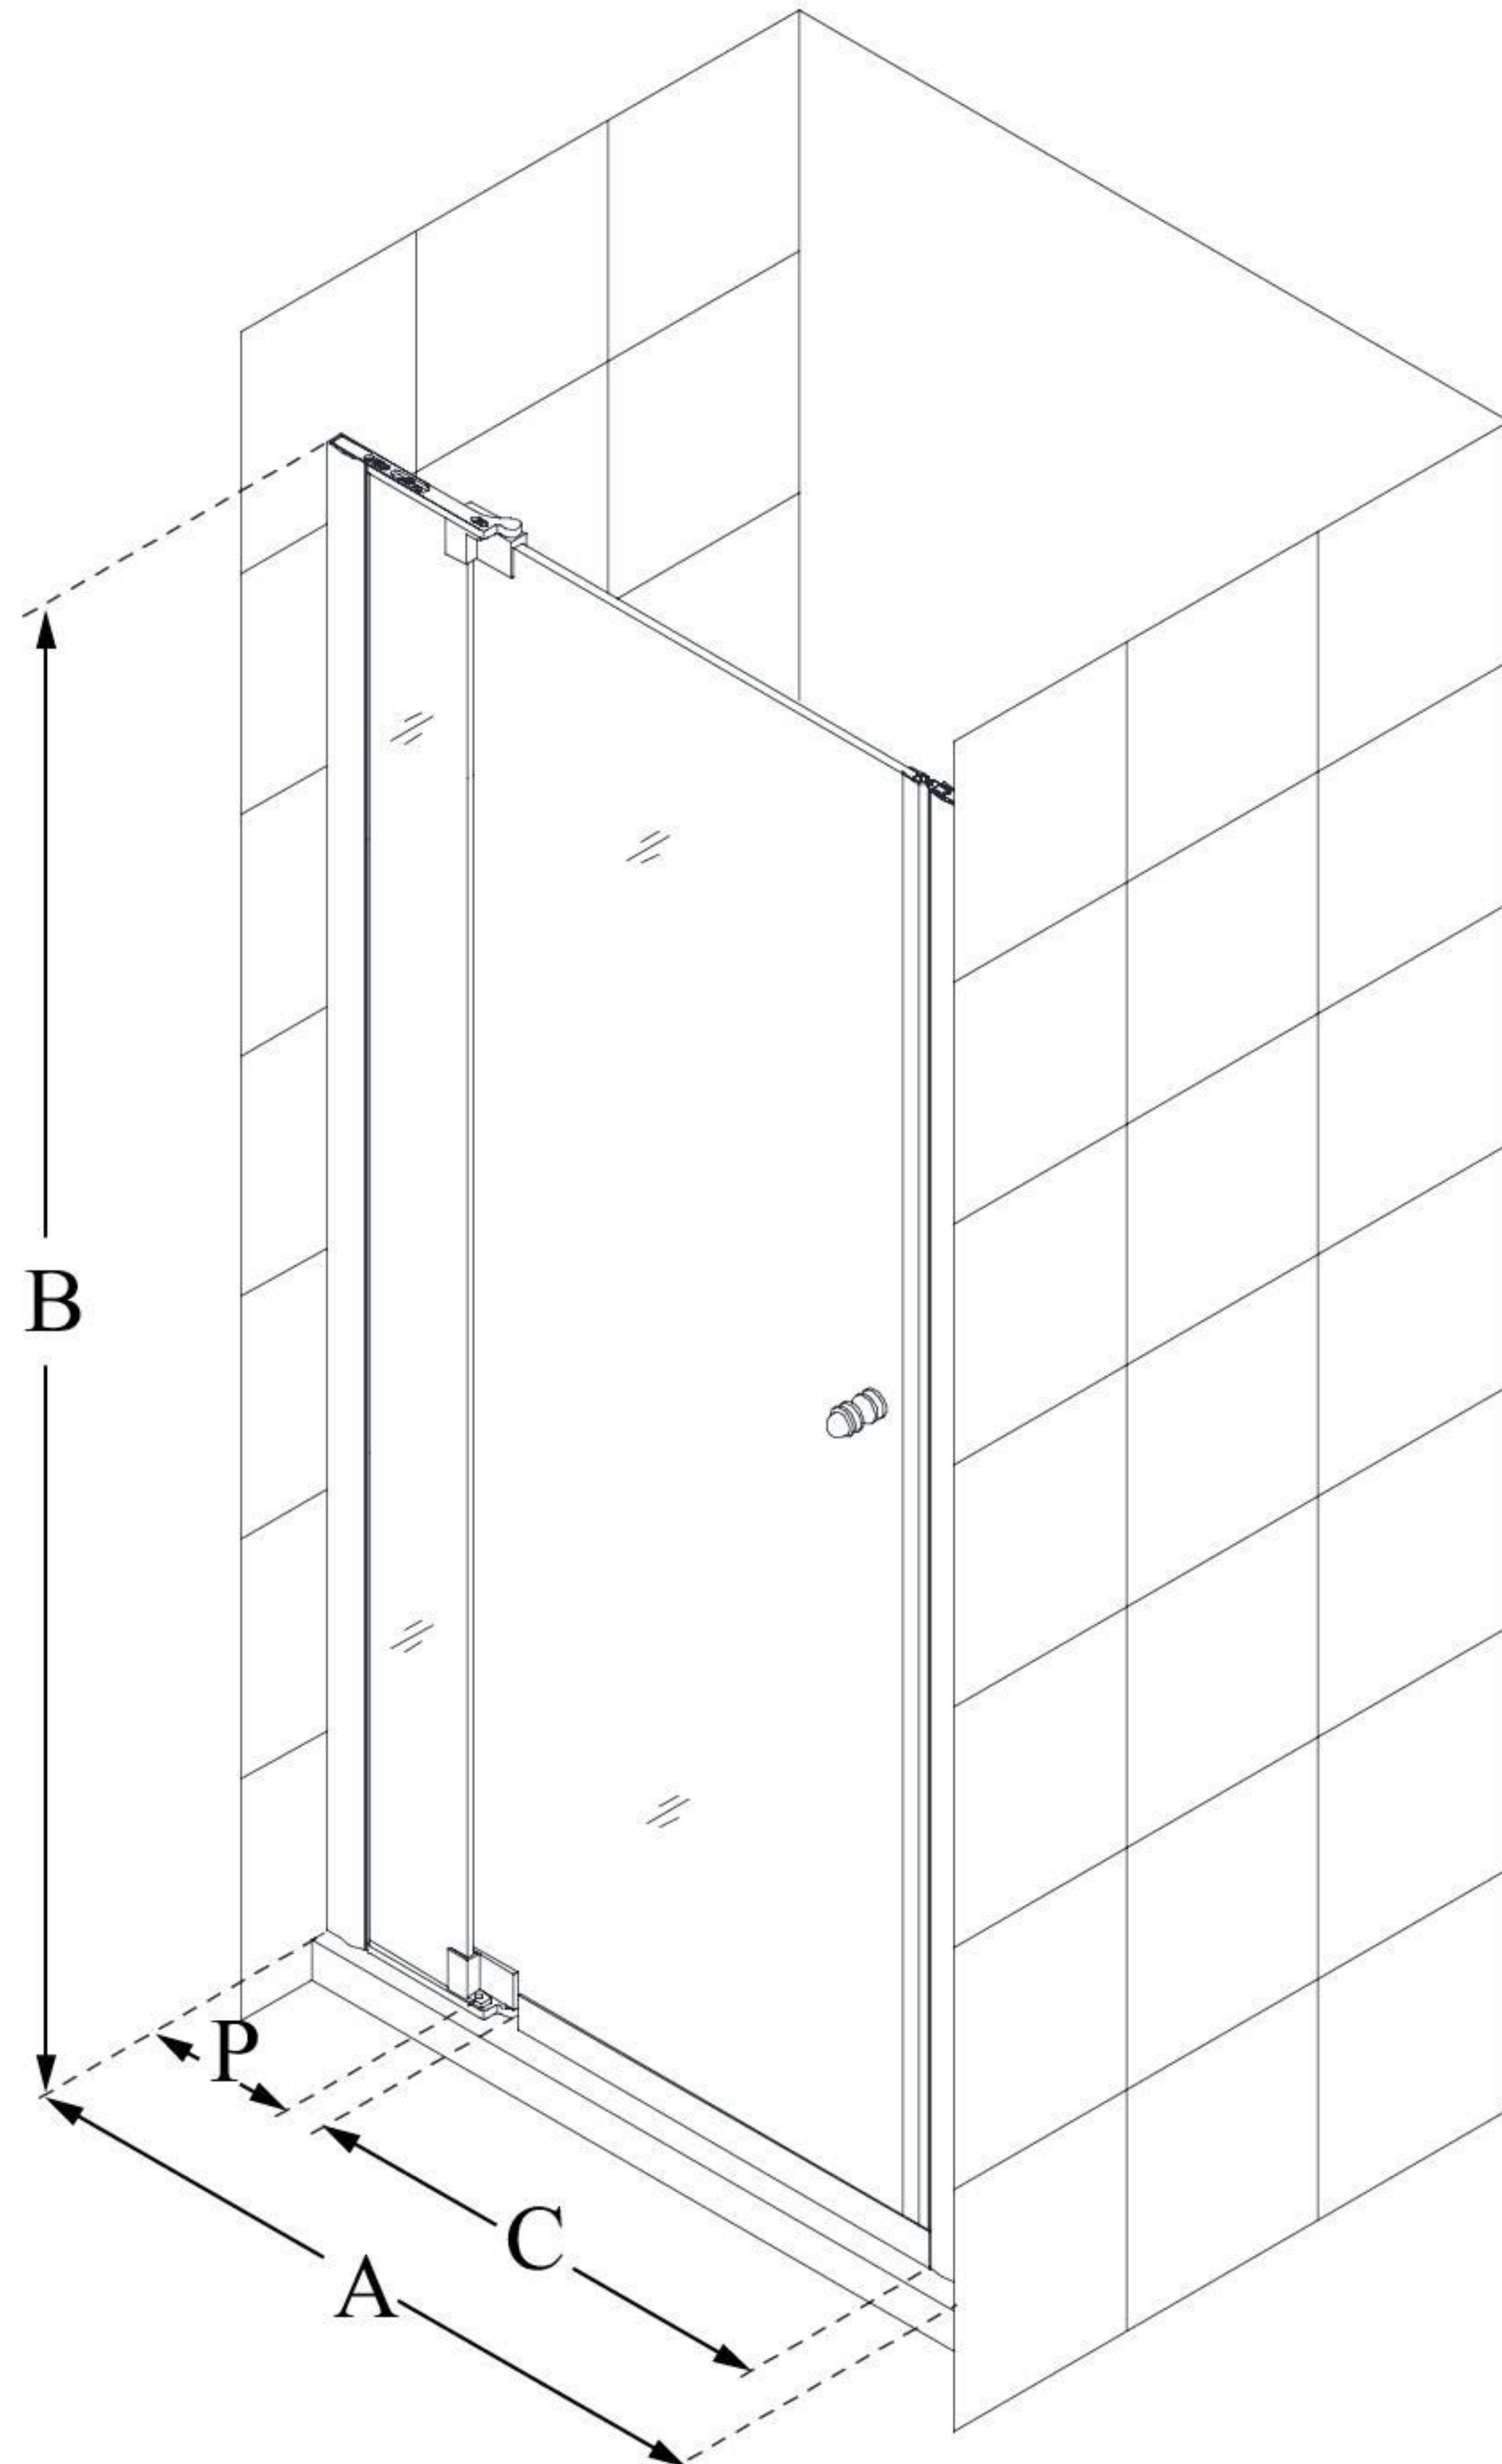

# ALLURE

DreamLine Allure 39-40" W x 73"  
H Frameless Pivot Shower Door

**PIVOT DOOR**

## CONFIGURATION DIMENSIONS:

**A: 39 - 40"**

MODEL WIDTH

**B: 73"**

MODEL HEIGHT

**C: 24 3/4 - 30 3/4"**

ACCESS WIDTH

**D: 32 1/4"**

DOOR WIDTH

**E: --**

INLINE PANEL WIDTH

**P: 7 5/8"**

PIVOT PANEL WIDTH

DreamLine reserves the right to update or modify the hardware or materials pictured without prior notice for the purpose of product improvement and customer satisfaction.