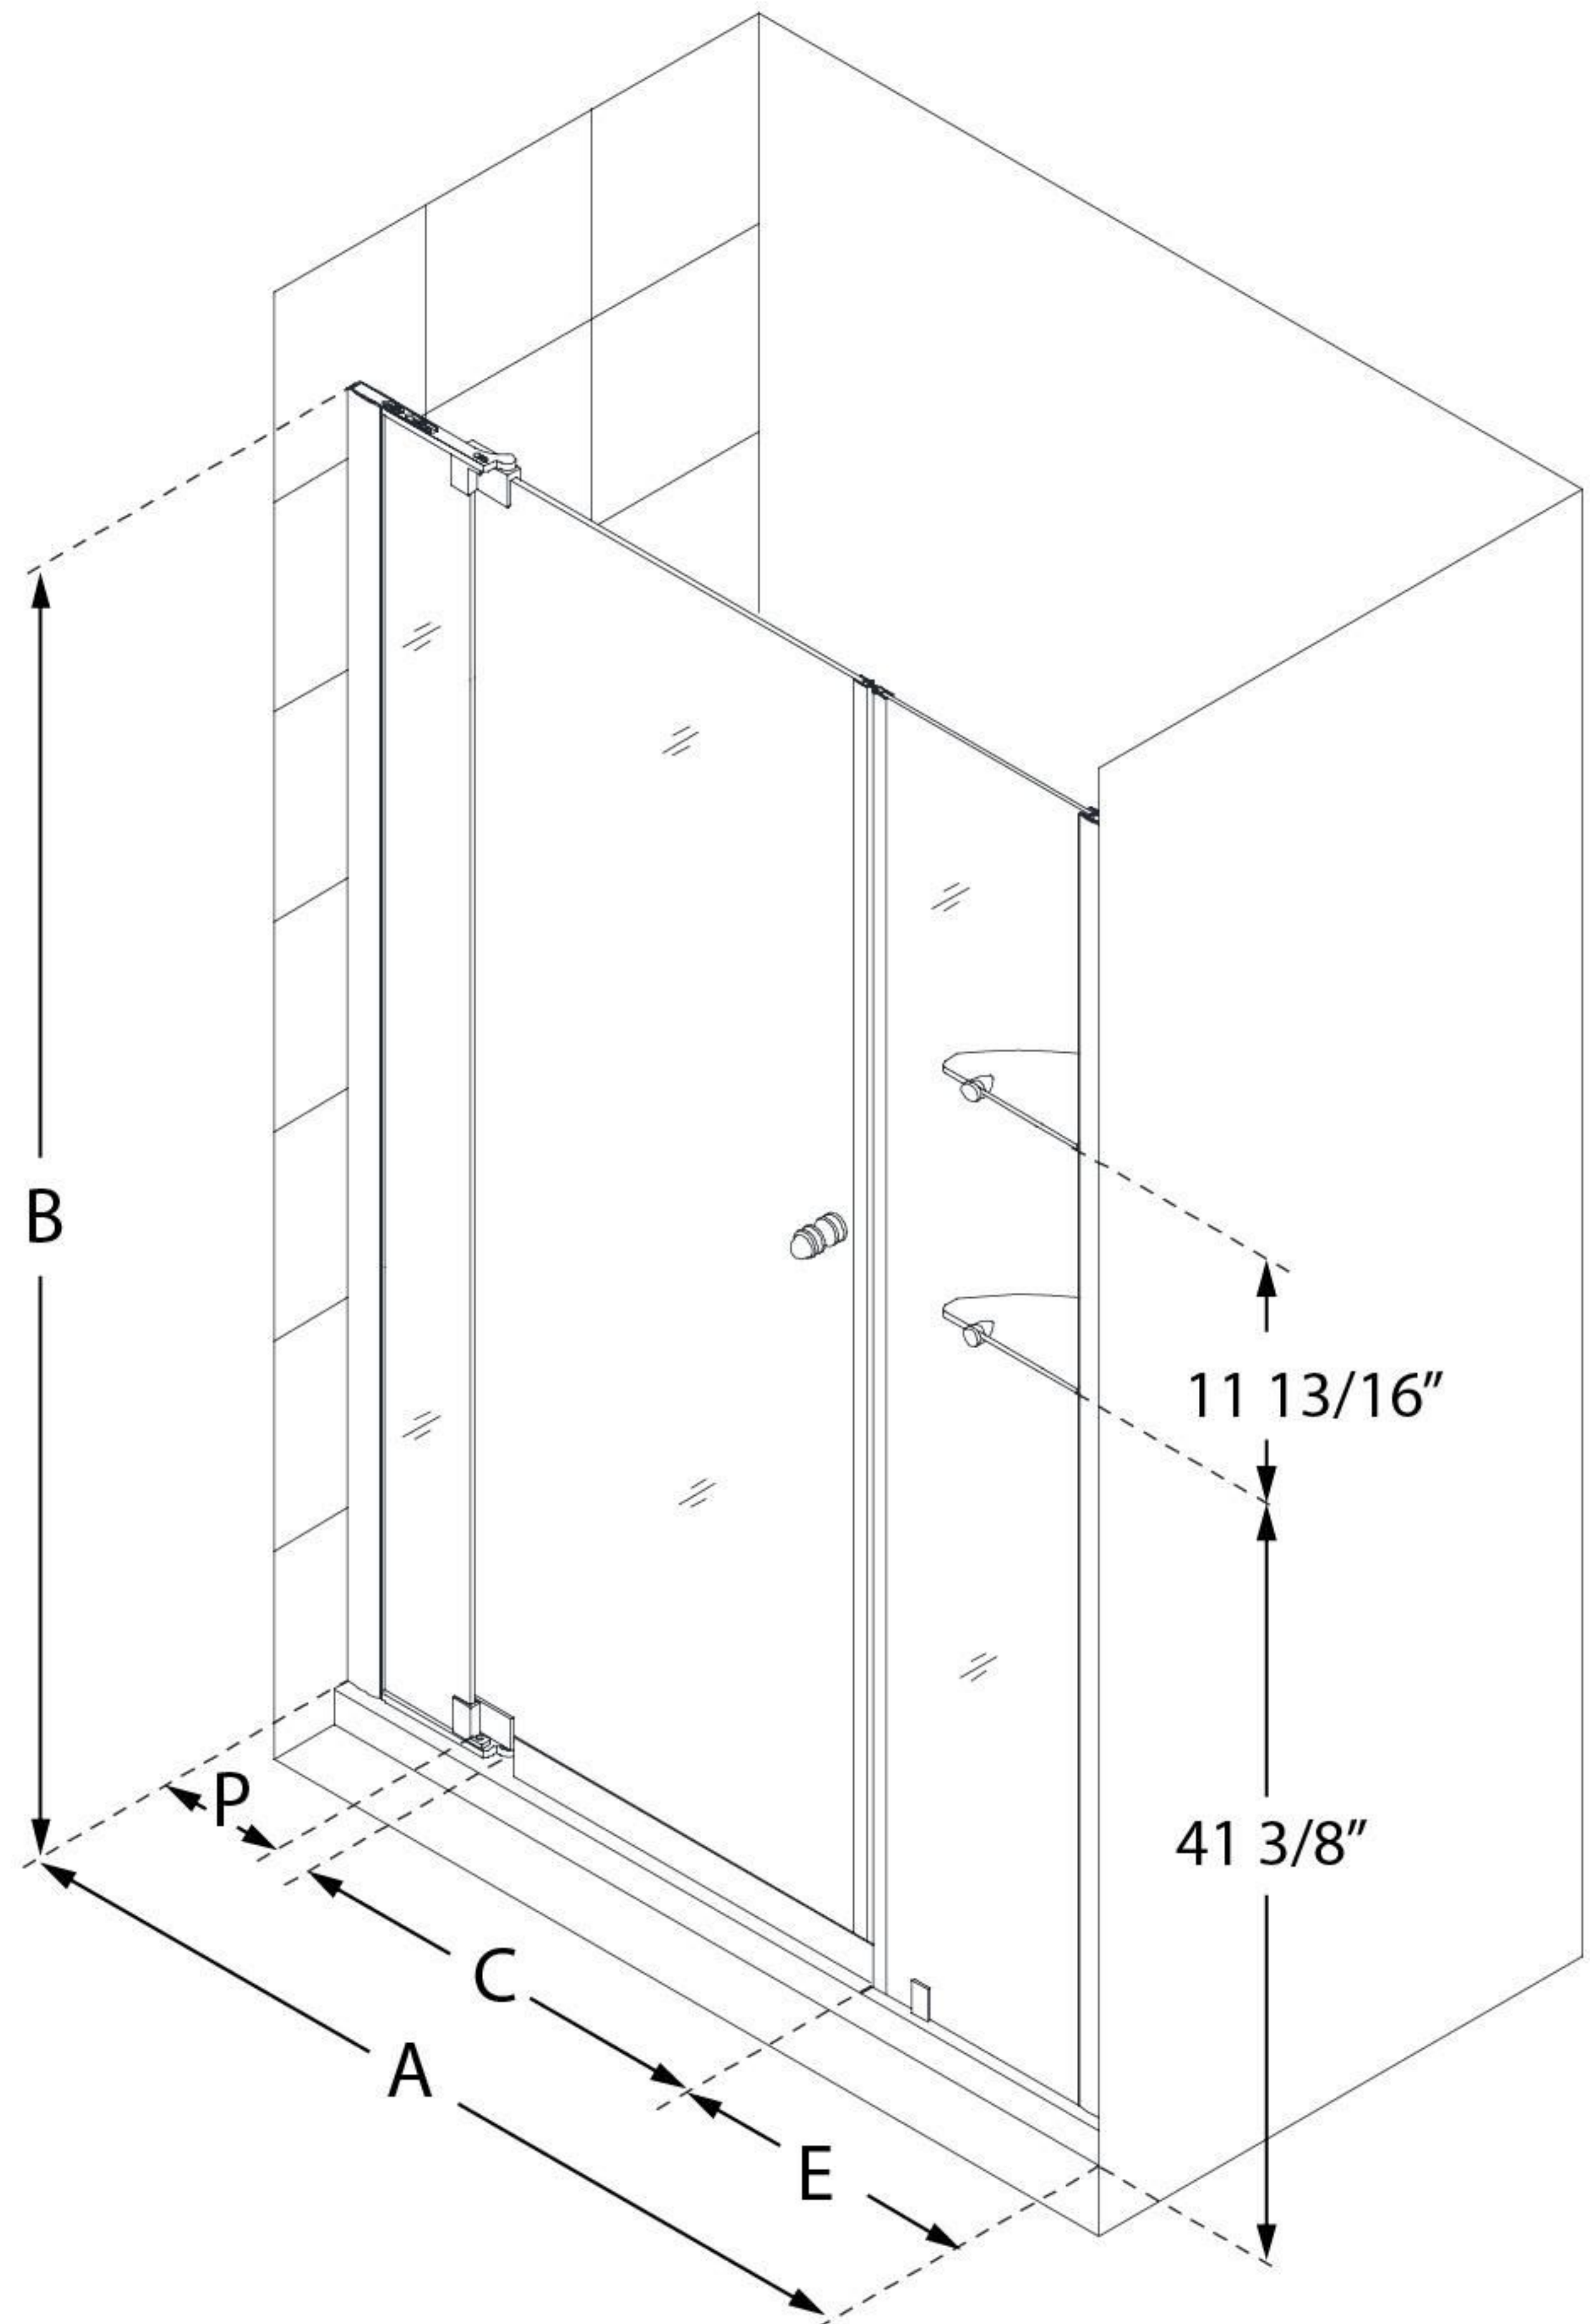

SHDR-4249728

ALLURE

DreamLine Allure 49-50" W x 73"
H Frameless Pivot Shower Door

PIVOT DOOR

CONFIGURATION DIMENSIONS:

A: 49 - 50"

MODEL WIDTH

B: 73"

MODEL HEIGHT

C: 24 3/4 - 30 3/4"

ACCESS WIDTH

D: 32 1/4"

DOOR WIDTH

E: 12"

INLINE PANEL WIDTH

P: 7 5/8"

PIVOT PANEL WIDTH

DreamLine reserves the right to update or modify the hardware or materials pictured without prior notice for the purpose of product improvement and customer satisfaction.